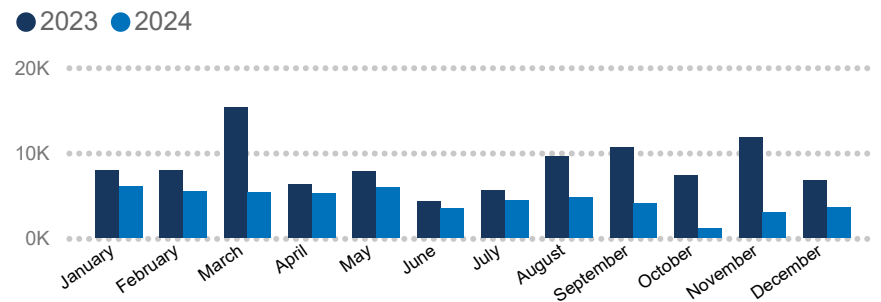

KEY FIGURES

2,266,276
SOUTH SUDANESE REFUGEES

This figure excludes 3,220 refugees and asylum seekers in the Central African Republic.

2024 REGIONAL RRRP FUNDING

USD 1.4 B

REQUESTED

USD 449.2 M

RECEIVED

BY 123 RRP PARTNERS IN 2024 FOR THE SOUTH SUDAN SITUATION

BY COUNTRY OF ASYLUM

NEW ARRIVALS BY MONTH

2024 arrivals (1 Jan - 31 Dec):

Based on field reports, UNHCR and Government registration

The boundaries and names shown and the designations used on this map do not imply official endorsement or acceptance by the United Nations.