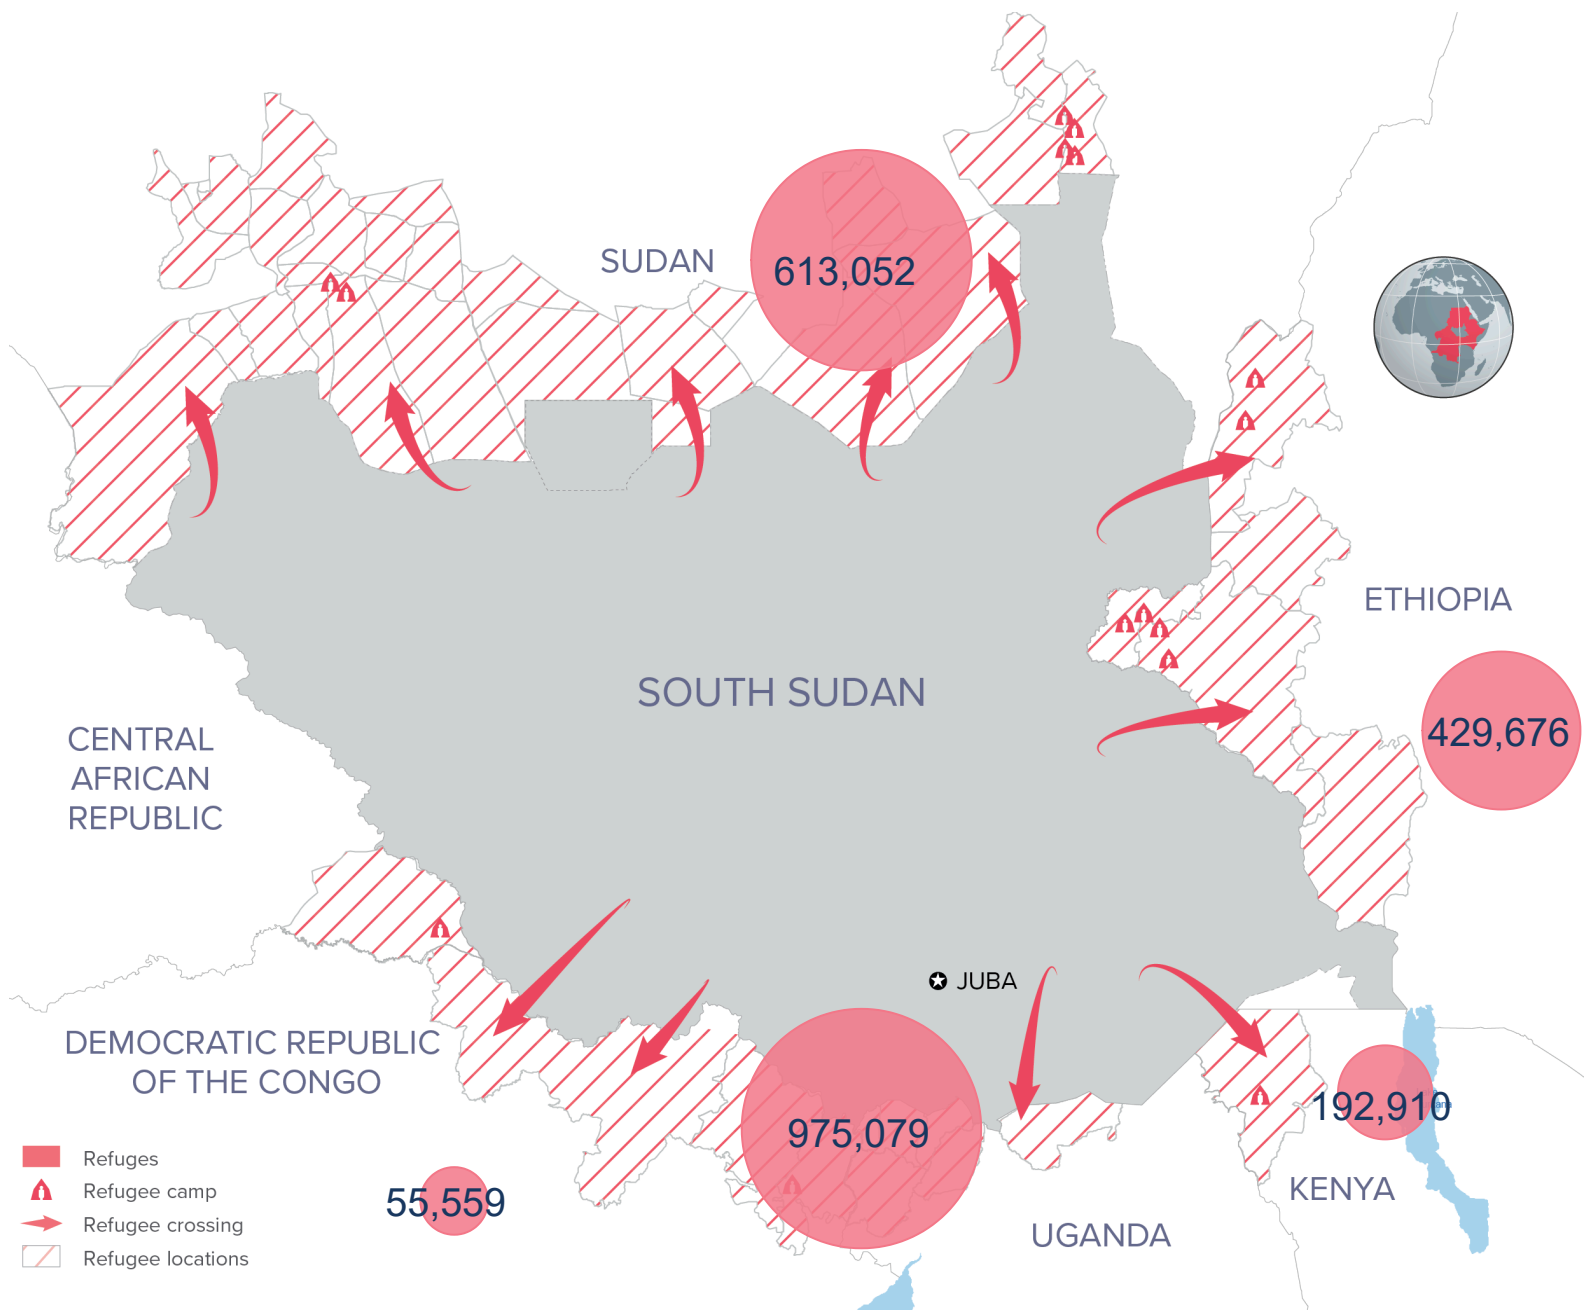

KEY FIGURES

2,266,276
SOUTH SUDANESE REFUGEES

This figure excludes 3,220 refugees and asylum seekers in the Central African Republic.

2024 REGIONAL RRRP FUNDING

USD 1.4 B

REQUESTED

USD 449.2 M

RECEIVED

BY 123 RRP PARTNERS IN 2024 FOR THE SOUTH SUDAN SITUATION

BY COUNTRY OF ASYLUM

NEW ARRIVALS BY MONTH

2024 arrivals (1 Jan - 31 Dec):

Based on field reports, UNHCR and Government registration

The boundaries and names shown and the designations used on this map do not imply official endorsement or acceptance by the United Nations.