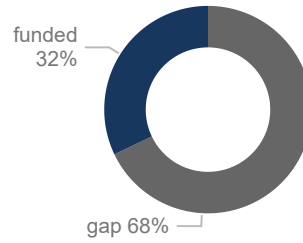

KEY FIGURES

2,266,276
SOUTH SUDANESE REFUGEES

This figure excludes 3,220 refugees and asylum seekers in the Central African Republic.

2024 REGIONAL RRRP FUNDING

USD 1.4 B

REQUESTED

USD 449.2 M

RECEIVED

BY 123 RRP PARTNERS IN 2024 FOR THE SOUTH SUDAN SITUATION

BY COUNTRY OF ASYLUM

NEW ARRIVALS BY MONTH

2024 arrivals (1 Jan - 31 Dec):

Based on field reports, UNHCR and Government registration

The boundaries and names shown and the designations used on this map do not imply official endorsement or acceptance by the United Nations.