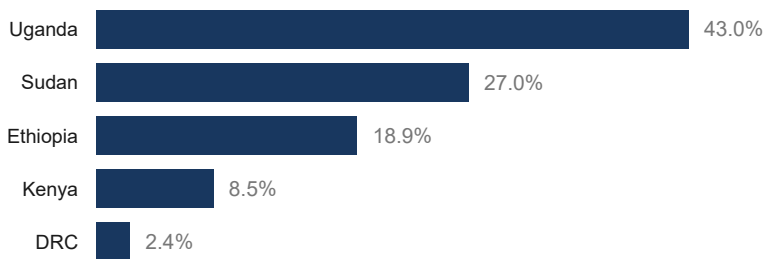

KEY FIGURES

2,266,276
SOUTH SUDANESE REFUGEES

This figure excludes 3,220 refugees and asylum seekers in the Central African Republic.

2024 REGIONAL RRRP FUNDING

USD 1.4 B

REQUESTED

USD 449.2 M

RECEIVED

BY 123 RRP PARTNERS IN 2024 FOR THE SOUTH SUDAN SITUATION

BY COUNTRY OF ASYLUM

NEW ARRIVALS BY MONTH

2024 arrivals (1 Jan - 31 Dec):

Based on field reports, UNHCR and Government registration

The boundaries and names shown and the designations used on this map do not imply official endorsement or acceptance by the United Nations.