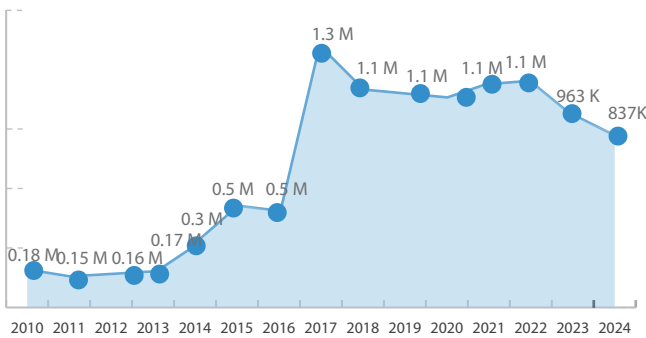

Refugees

837 K*
Total Refugees in Sudan.¹
*837,996 individual.

15 K are persons with disabilities.¹
¹ as of 31 December 2024

Age-gender Breakdown¹

Data Source: CoR, UNHCR

Refugees Trend by Year (Since 2010)¹

IDPs

11.5 M
Total Internally Displaced Persons (IDPs) in Sudan.²

17% Living in formal camps.²

Age-gender Breakdown²

Data Source: UNHCR, IOM, OCHA

IDPs Trend by Year (Since 2010)²