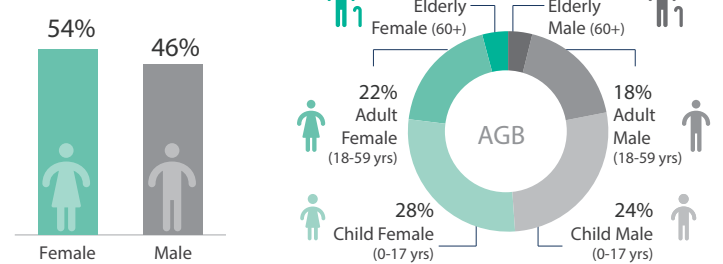

Refugees

837 K*
Total Refugees in Sudan.¹
*837,996 individual.

15 K are persons with disabilities.¹
¹ as of 31 December 2024

Age-gender Breakdown¹

Data Source: CoR, UNHCR

Refugees Trend by Year (Since 2010)¹

IDPs

11.5 M
Total Internally Displaced Persons (IDPs) in Sudan.²

17% Living in formal camps.²

Age-gender Breakdown²

Data Source: UNHCR, IOM, OCHA

IDPs Trend by Year (Since 2010)²