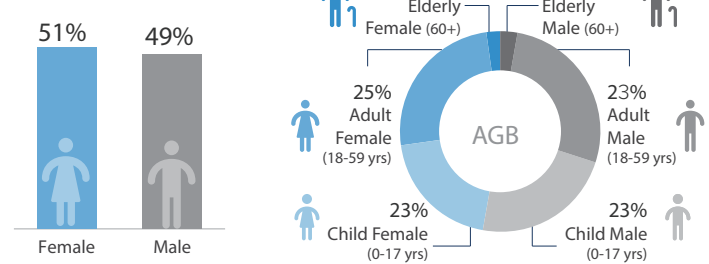

Refugees

837 K*
Total Refugees in Sudan.¹
*837,996 individual.

15 K are persons with disabilities.¹
¹ as of 31 December 2024

Age-gender Breakdown¹

Data Source: CoR, UNHCR

Refugees Trend by Year (Since 2010)¹

IDPs

11.5 M
Total Internally Displaced Persons (IDPs) in Sudan.²

17% Living in formal camps.²

Age-gender Breakdown²

Data Source: UNHCR, IOM, OCHA

IDPs Trend by Year (Since 2010)²