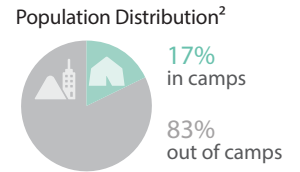

Refugees

837 K*
Total Refugees in Sudan.¹
*837,996 individual.

15 K are persons with disabilities.¹
¹ as of 31 December 2024

Age-gender Breakdown¹

Data Source: CoR, UNHCR

Refugees Trend by Year (Since 2010)¹

IDPs

11.5 M
Total Internally Displaced Persons (IDPs) in Sudan.²

17% Living in formal camps.²

Age-gender Breakdown²

Data Source: UNHCR, IOM, OCHA

IDPs Trend by Year (Since 2010)²