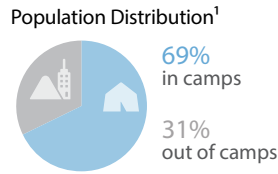

Refugees

837 K*
Total Refugees in Sudan.¹
*837,996 individual.

15 K are persons with disabilities.¹
¹ as of 31 December 2024

Age-gender Breakdown¹

Data Source: CoR, UNHCR

Refugees Trend by Year (Since 2010)¹

IDPs

11.5 M
Total Internally Displaced Persons (IDPs) in Sudan.²

17% Living in formal camps.²

Age-gender Breakdown²

Data Source: UNHCR, IOM, OCHA

IDPs Trend by Year (Since 2010)²