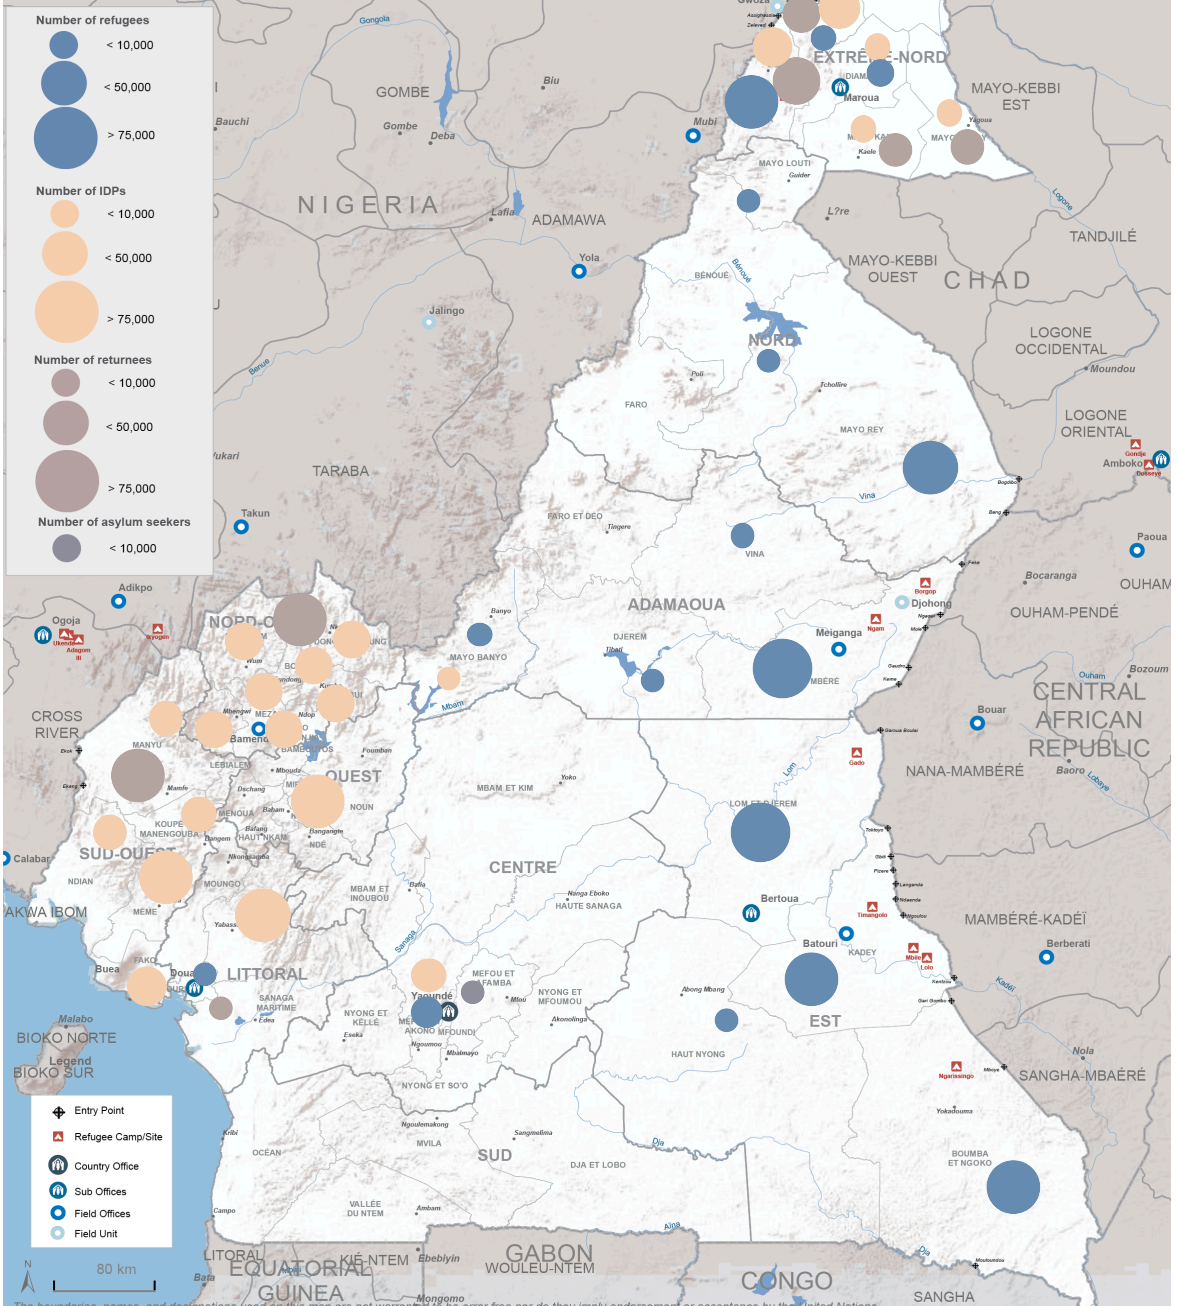

CAMEROON: LOCATIONS OF FORCIBLY DISPLCED PERSONS (January 2025)

2,123,229 TOTAL FORCIBLY DISPLCED PERSONS

281,865 CENTRAL AFRICAN REFUGEES

125,788 NIGERIAN PERSONS

3,347 REFUGEES OTHERS NATIONALITIES

16,910 ASYLUM SEEKERS

1,036,775 INTERNALLY DISPLCED PERSONS (IDPs)

658,544 RETURNEES IDPs