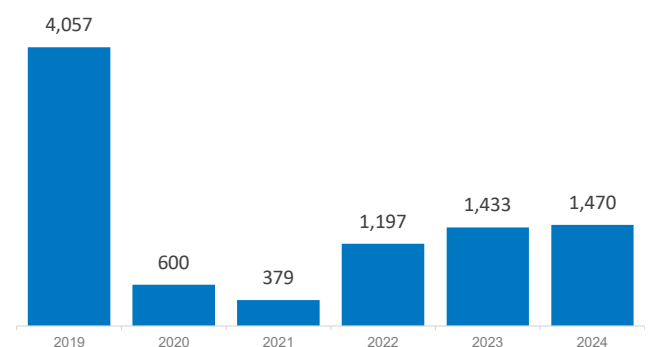

In December 2024, **approx 53,000** new internal displacements were monitored by the UNHCR-led Protection and Solutions Monitoring Network (PSMN). Major drivers include **conflict and insecurity** (32,123 - **61%**), **drought** (1,864 - **4%**), and **other reasons** (18,450 - **35%**).

Overall, in December 2024, PSMN recorded the highest number of internal displacement in **Gaalkacyo** (23,000) and **Banadir** (5,000) districts, respectively.

People we work with and for

**Estimated internally displaced persons as of March 2024 (Source: Somalia UN IDP - WG)*

Returnees, refugee and asylum seekers map

Number of returnees (with assistance from UNHCR) by Year

41,765

Refugees & Asylum-Seekers

At the end of December 2024, a total of 41,521 refugees and asylum-seekers are registered in Somalia, mainly from **Ethiopia** (27,041 asylum seekers and refugees), **Yemen** (12,332 refugees and asylum seekers) and **Syria** (1,769 refugees and asylum seekers). The remaining 623 registered are from other countries.

140,840

Refugee Returnees (Since 2014)

Data presented in this report relates to returnees arriving in Somalia as of December 2024.

Since December 2014, UNHCR has supported **96,618** Somali refugees to return to Somalia. Additionally, a total of **44,222** Somalis were monitored as arriving spontaneously.