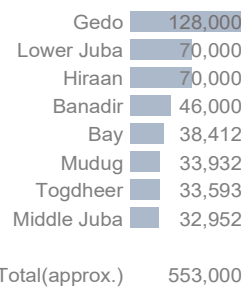

2024 top Departure regions