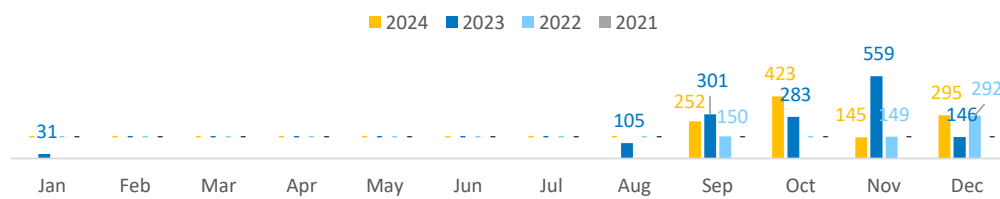

Assisted spontaneous returnees from Yemen by month

Somalia Internal DISPLACEMENT

Displacements monitored by UNHCR Protection and Solutions Monitoring Network (PSMN)