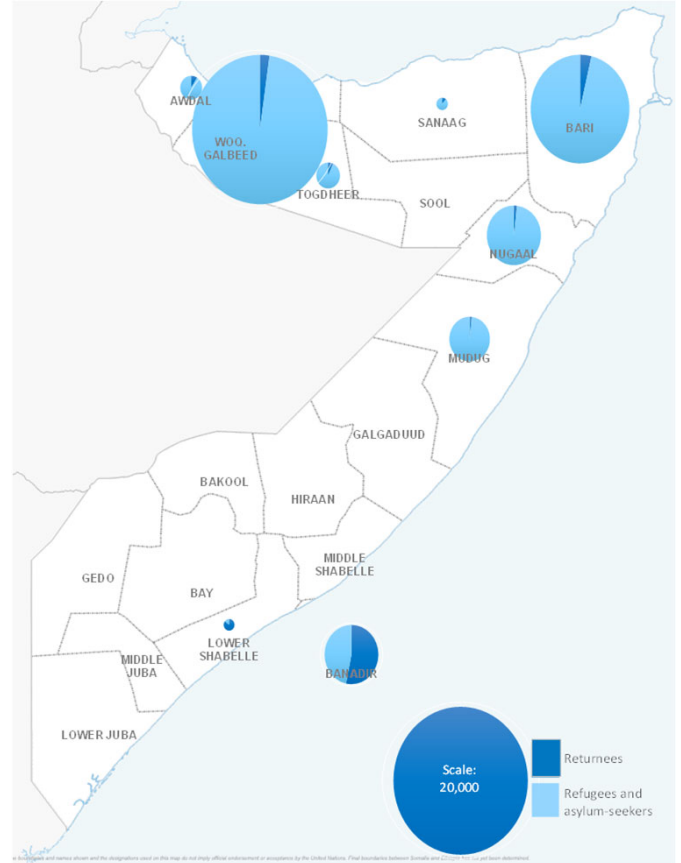

In December 2024, **approx 53,000** new internal displacements were monitored by the UNHCR-led Protection and Solutions Monitoring Network (PSMN). Major drivers include **conflict and insecurity** (32,123 - **61%**), **drought** (1,864 - **4%**), and **other reasons** (18,450 - **35%**).

Overall, in December 2024, PSMN recorded the highest number of internal displacement in **Gaalkacyo** (23,000) and **Banadir** (5,000) districts, respectively.

People we work with and for

**Estimated internally displaced persons as of March 2024 (Source: Somalia UN IDP - WG)*

Returnees, refugee and asylum seekers map

Number of returnees (with assistance from UNHCR) by Year

41,765

Refugees & Asylum-Seekers

At the end of December 2024, a total of 41,521 refugees and asylum-seekers are registered in Somalia, mainly from **Ethiopia** (27,041 asylum seekers and refugees), **Yemen** (12,332 refugees and asylum seekers) and **Syria** (1,769 refugees and asylum seekers). The remaining 623 registered are from other countries.

140,840

Refugee Returnees (Since 2014)

Data presented in this report relates to returnees arriving in Somalia as of December 2024.

Since December 2014, UNHCR has supported **96,618** Somali refugees to return to Somalia. Additionally, a total of **44,222** Somalis were monitored as arriving spontaneously.