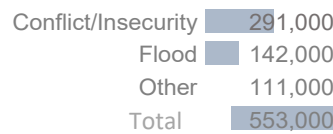

2024 displacement reasons