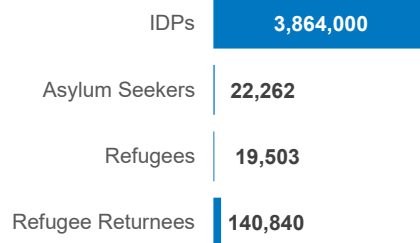

In December 2024, **approx 53,000** new internal displacements were monitored by the UNHCR-led Protection and Solutions Monitoring Network (PSMN). Major drivers include **conflict and insecurity** (32,123 - **61%**), **drought** (1,864 - **4%**), and **other reasons** (18,450 - **35%**).

Overall, in December 2024, PSMN recorded the highest number of internal displacement in **Gaalkacyo** (23,000) and **Banadir** (5,000) districts, respectively.

People we work with and for

**Estimated internally displaced persons as of March 2024 (Source: Somalia UN IDP - WG)*

Returnees, refugee and asylum seekers map

Number of returnees (with assistance from UNHCR) by Year

41,765

Refugees & Asylum-Seekers

At the end of December 2024, a total of 41,521 refugees and asylum-seekers are registered in Somalia, mainly from **Ethiopia** (27,041 asylum seekers and refugees), **Yemen** (12,332 refugees and asylum seekers) and **Syria** (1,769 refugees and asylum seekers). The remaining 623 registered are from other countries.