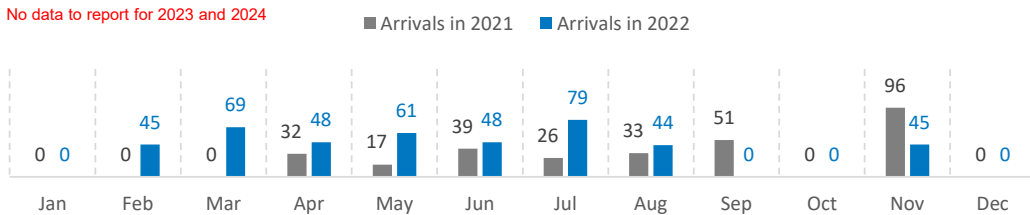

Somali returnees from Kenya by month