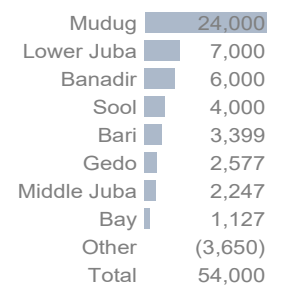

Somali returnees from Kenya by month

Assisted spontaneous returnees from Yemen by month

Somalia Internal DISPLACEMENT

Displacements monitored by UNHCR Protection and Solutions Monitoring Network (PSMN)

Monthly internal displacement (2023 - 2024)

(in thousands)

2024 displacement reasons

2024 top Departure regions

December 2024 displacement reasons

December 2024 top Departure regions

[Somalia: Global Focus](#) - [Somalia: Information sharing portal](#) - [UNHCR Somalia](#) - [@UNHCRSom](#) - [Facebook: UNHCR Somalia](#) - [Somalia internal displacement](#)