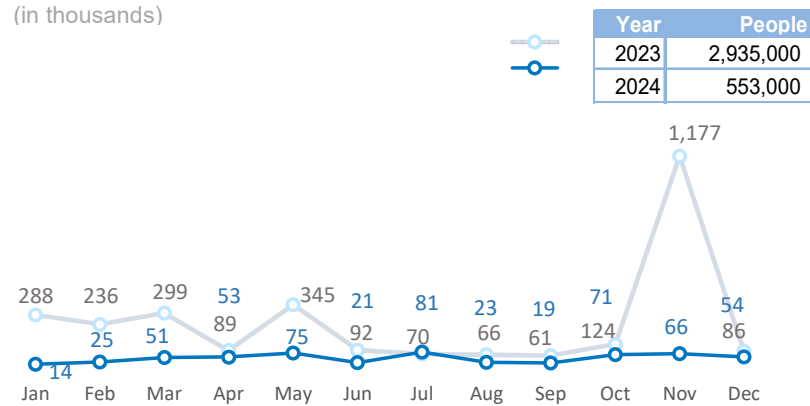

Somali returnees from Kenya by month

Assisted spontaneous returnees from Yemen by month

Somalia Internal DISPLACEMENT

Displacements monitored by UNHCR Protection and Solutions Monitoring Network (PSMN)

Monthly internal displacement (2023 - 2024)

(in thousands)

2024 displacement reasons

2024 top Departure regions

December 2024 displacement reasons

December 2024 top Departure regions

[Somalia: Global Focus](#) - [Somalia: Information sharing portal](#) - [UNHCR Somalia](#) - [@UNHCRSom](#) - [Facebook: UNHCR Somalia](#) - [Somalia internal displacement](#)