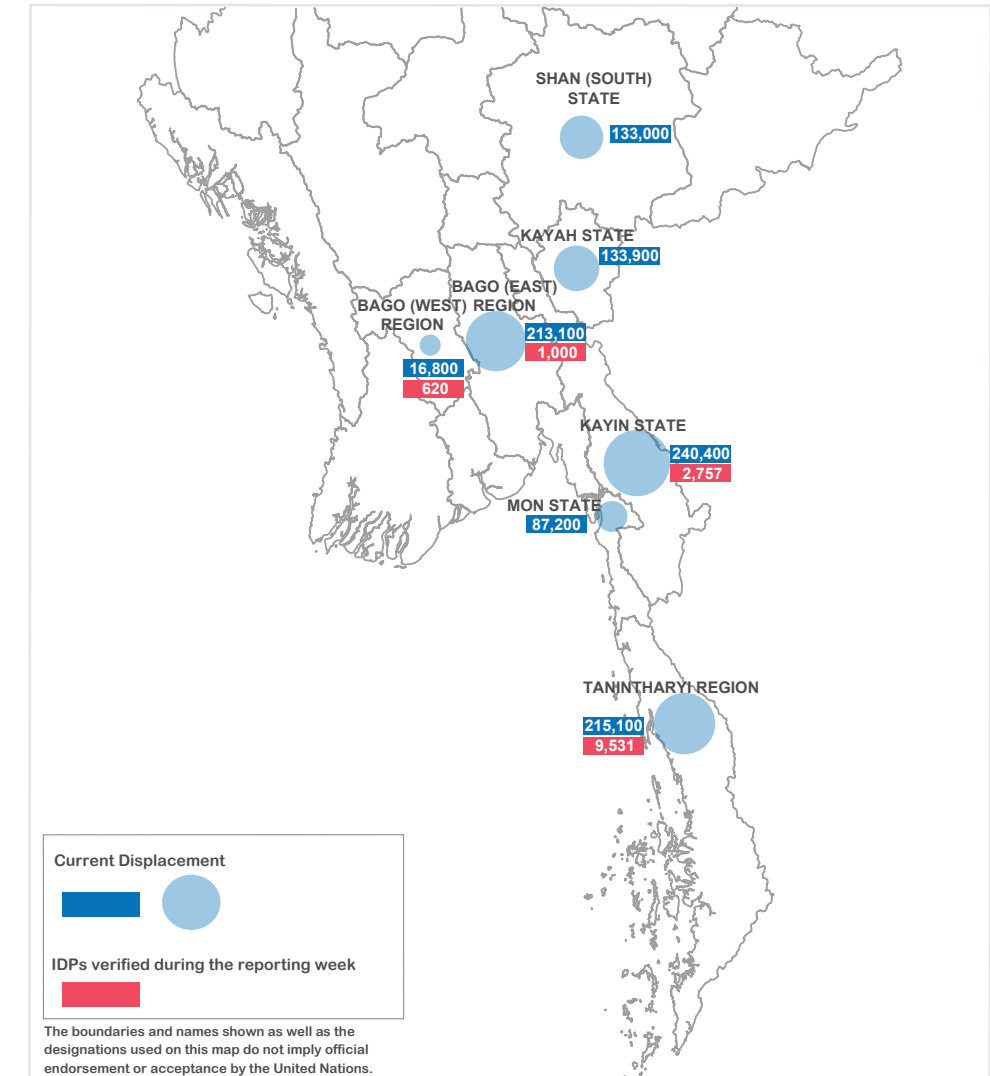

 **1,039,500** ⁽¹⁾ People who are estimated to be displaced by conflict in SE Myanmar (as of 24-Feb-2025).
Total Displaced - 1,665.2 ⁽²⁾
 Source: UN in Myanmar

(1) Current displacement accounting for return and secondary displacement
 (2) Total Displacement including return
 Numbers are rounded to the nearest hundred by state.

WEEKLY HIGHLIGHTS

In the South-East, the number of IDPs increased from 1,025,400 last week to 1,039,500 this week.

In Tanintharyi Region, 1,192 people from Maung Mei Shaung village in Dawei Township, 8,045 people from Thein Khun in Tanintharyi Township, and 294 people from Pein Taw in Thayetchaung Township were displaced within the same townships due to MAF troop reinforcements.

In Kayin State, 2,757 people from Mee Zaing area in Hpa-An Township were displaced to Myaing Gyi Ngu due to airstrikes, indiscriminate shelling by the MAF, and the potential for further clashes.

In Bago East, 1,000 people from Shin Le Pyin in Thand-aunggyi Township were displaced to Moe Kaung, Taungoo Township, due to intensified fighting.

In Bago West, 215 people from Bagan Kwe in Padaung Township and 405 people from Rakhine State were displaced to Pyay and Shwedaung Townships due to escalating violence.

WEEKLY DISPLACEMENT FIGURES ⁽¹⁾

WEEKLY DISPLACEMENT FIGURES ⁽²⁾