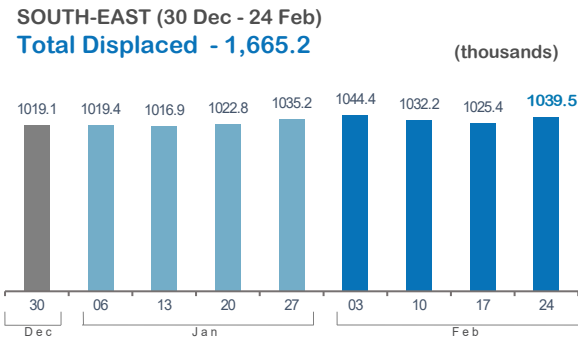

WEEKLY DISPLACEMENT FIGURES ⁽¹⁾