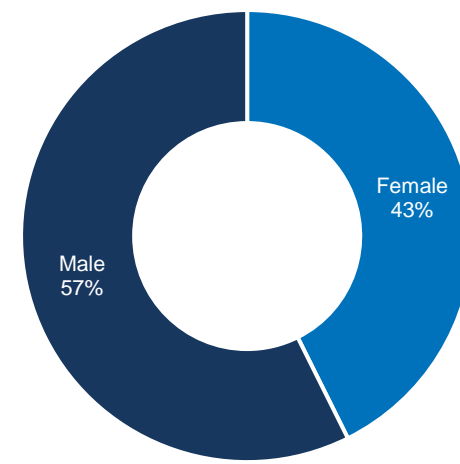

Gender breakdown of returnees