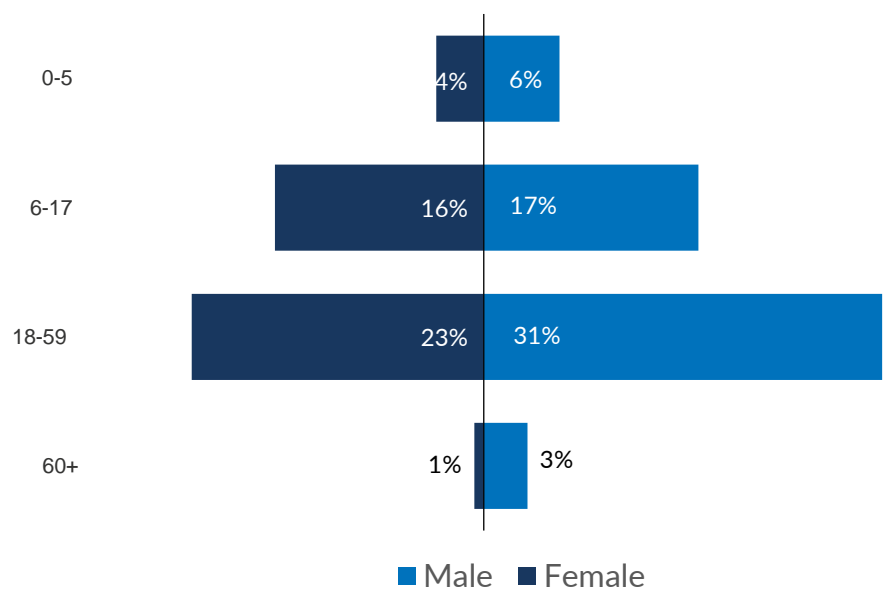

This infographic provides a weekly update on UNHCR-assisted Afghan nationals returning from Pakistan, Iran, Tajikistan and other countries. It details both voluntary repatriation as well as other returns. It categorizes the total numbers of returns by age, gender and documentation type, offering a clear demographic snapshot. Additionally, the infographic traces the flow of returnees from January to present, highlighting trends and changes over time. This visual representation serves as a vital tool for understanding the dynamics of Afghan nationals return, aiding stakeholders in making informed decisions and assessments regarding their integration and support.

Age and gender analysis of returnees

- **43%** of returnees are female
- **25%** of returnee households are female-headed
- **42%** of returnees are below 18

Demographic Breakdown

Returns by documentation type

Gender breakdown of returnees

Gender breakdown of returnees by return category

Return category	Male	Female	Total
VRF (PoR cardholders)	28	25	53
VRF (Amaesh cardholders)	15	8	23
VRF (Gorizah)	6	4	10
VRF (Other country)	-	-	-
POR cardholders (inc. family members with or without other documents)	-	-	-
Amayesh/SMART Card Holders	7	5	12
Mandate refugee card issued by UNHCR	-	-	-
Refugee Card (Gorizah)	2	-	2
Slip holders	16	16	32
Undocumented member of VRF family	4	-	4
Asylum seeker certificate holder	-	-	-
Protection referral	-	-	-
Grand Total	78	58	136

Age and gender breakdown of returnees

Year-to-date Return Trends

■ Voluntary repatriation

Total Individuals since 15 September 2023: 120,487 (Male: 61,996, Female: 58,482)

Total Individuals since 1 January 2025: 1,520 (Male: 838, Female: 682)