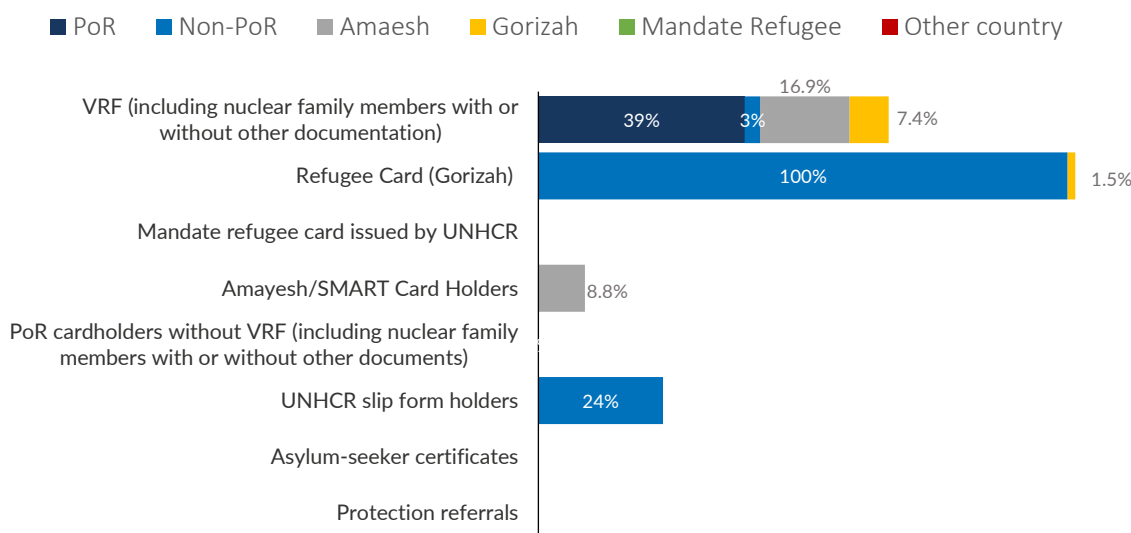

This infographic provides a weekly update on UNHCR-assisted Afghan nationals returning from Pakistan, Iran, Tajikistan and other countries. It details both voluntary repatriation as well as other returns. It categorizes the total numbers of returns by age, gender and documentation type, offering a clear demographic snapshot. Additionally, the infographic traces the flow of returnees from January to present, highlighting trends and changes over time. This visual representation serves as a vital tool for understanding the dynamics of Afghan nationals return, aiding stakeholders in making informed decisions and assessments regarding their integration and support.

Key Figures for the Week of 23 February – 1 March 2025

136 UNHCR-assisted returns

- **86** Total VolRep returns (VRF)
- **50** Total Other returns (Non-VRF)
- **19** Daily average (VRF+ non-VRF) returns

Age and gender analysis of returnees

- **43%** of returnees are female
- **25%** of returnee households are female-headed
- **42%** of returnees are below 18

Demographic Breakdown

Returns by documentation type