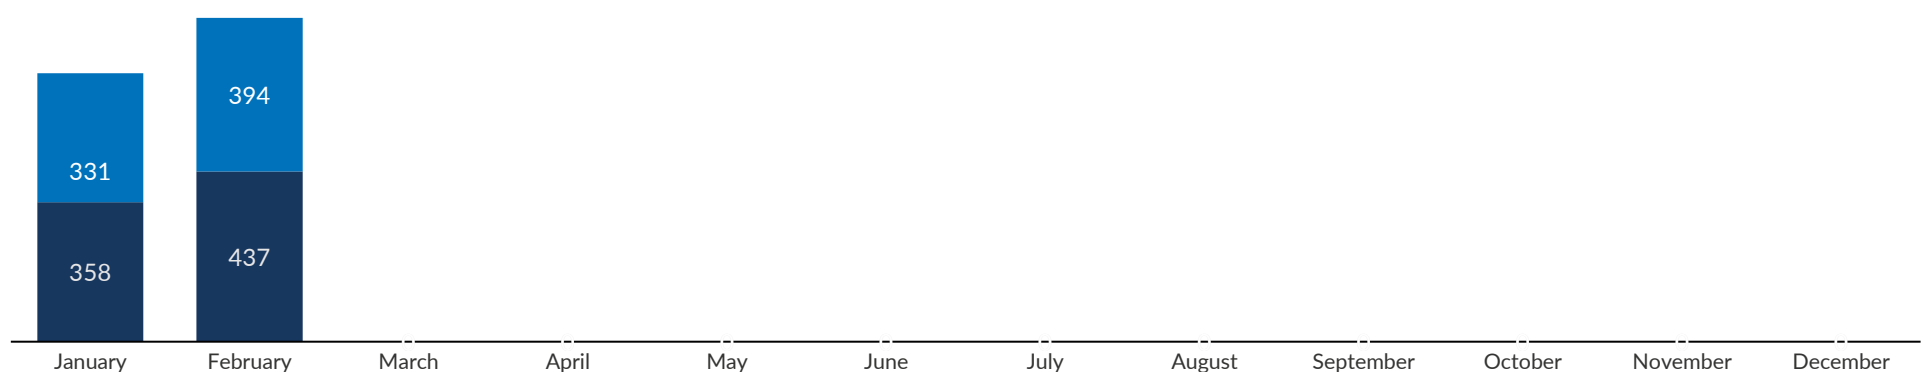

Age and gender breakdown of returnees

Year-to-date Return Trends

■ Voluntary repatriation

Total Individuals since 15 September 2023: 120,487 (Male: 61,996, Female: 58,482)

Total Individuals since 1 January 2025: 1,520 (Male: 838, Female: 682)