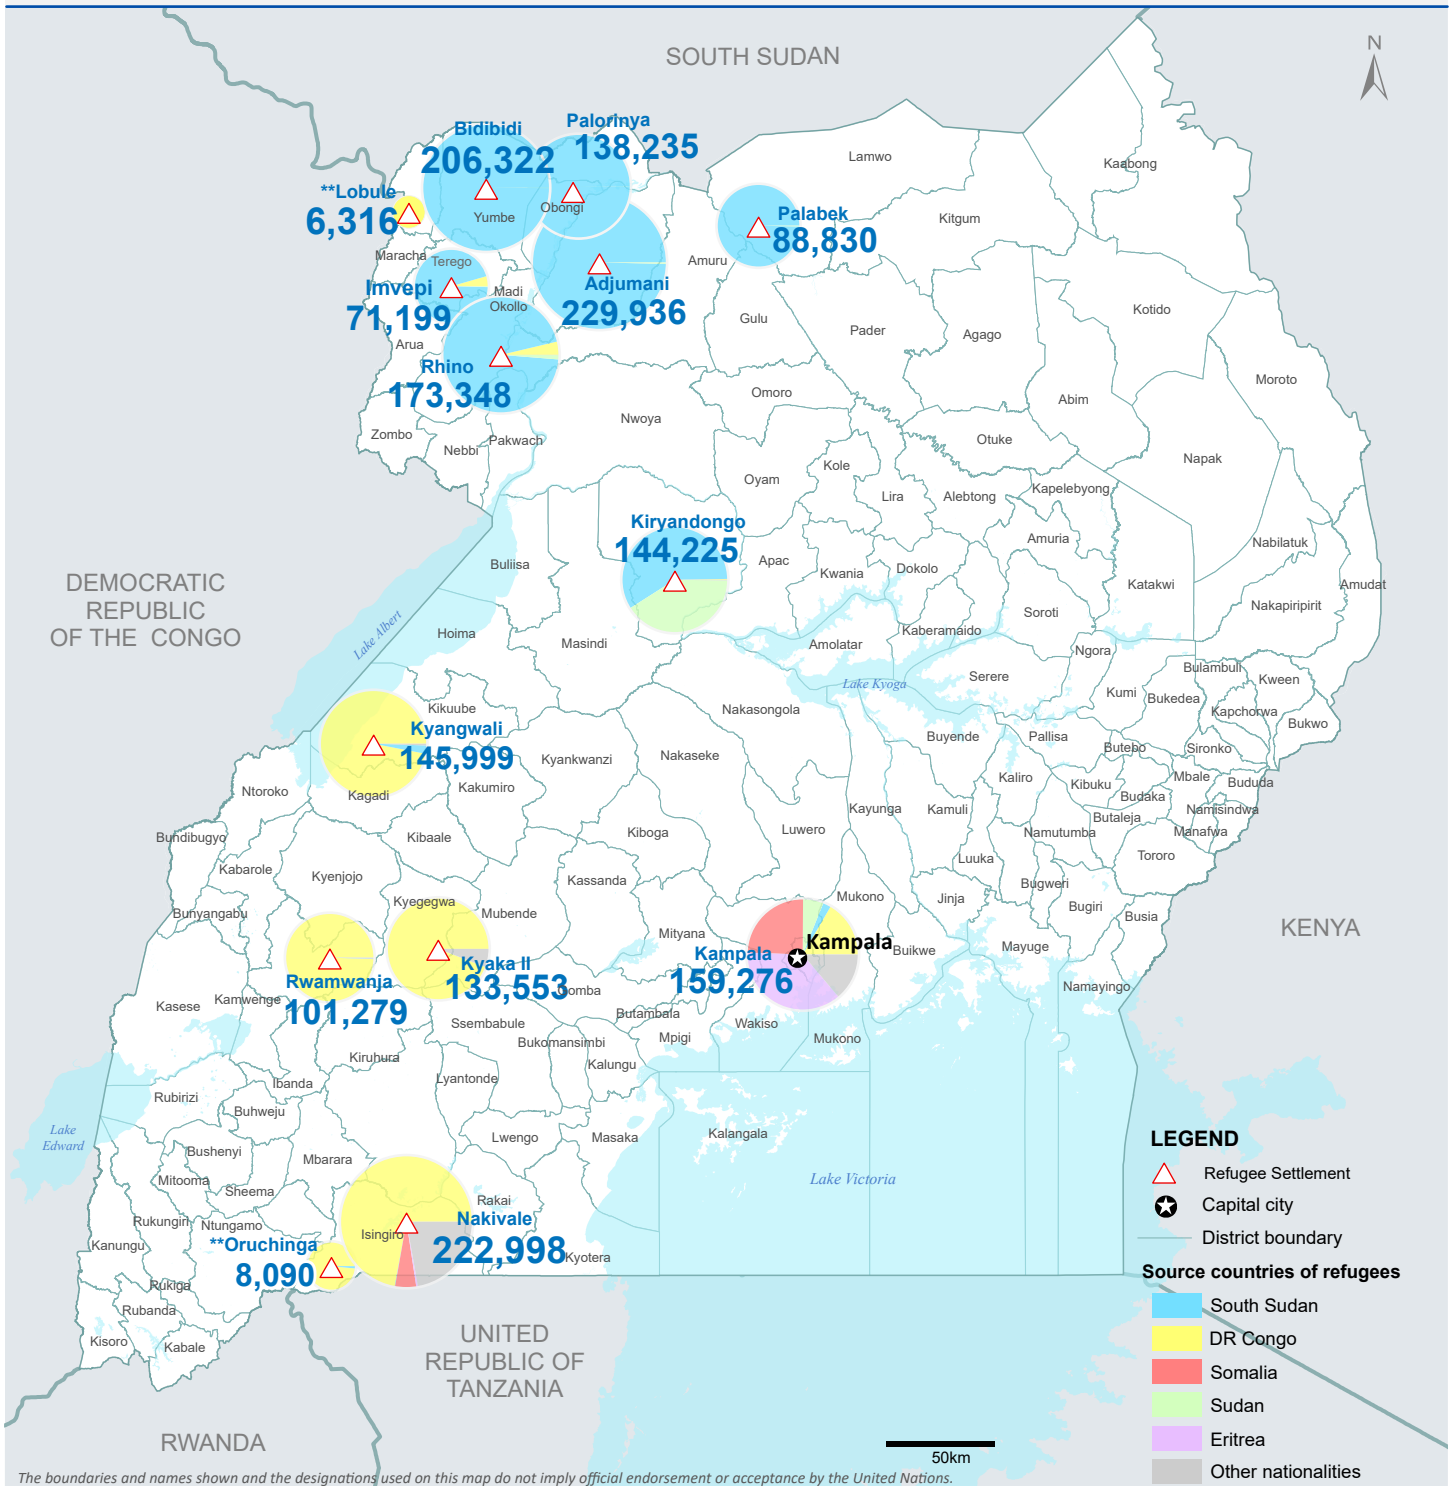

Refugees per settlement

** Oruchinga and Lobule symbols not to scale