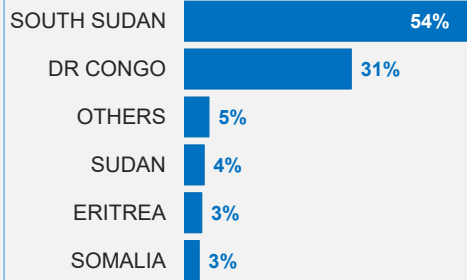

UGANDA - POPULATION DASHBOARD

ANNEX II - Map - Refugees and Asylum Seekers

28-Feb-2025

Total refugees and asylum-seekers
1,829,606

Countries of origin