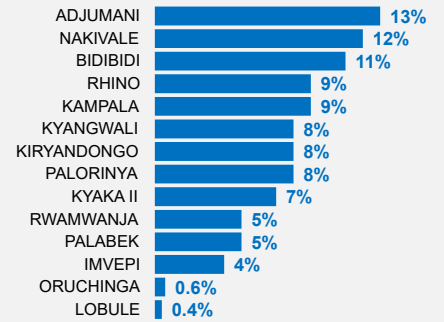

Refugees per settlement

** Oruchinga and Lobule symbols not to scale