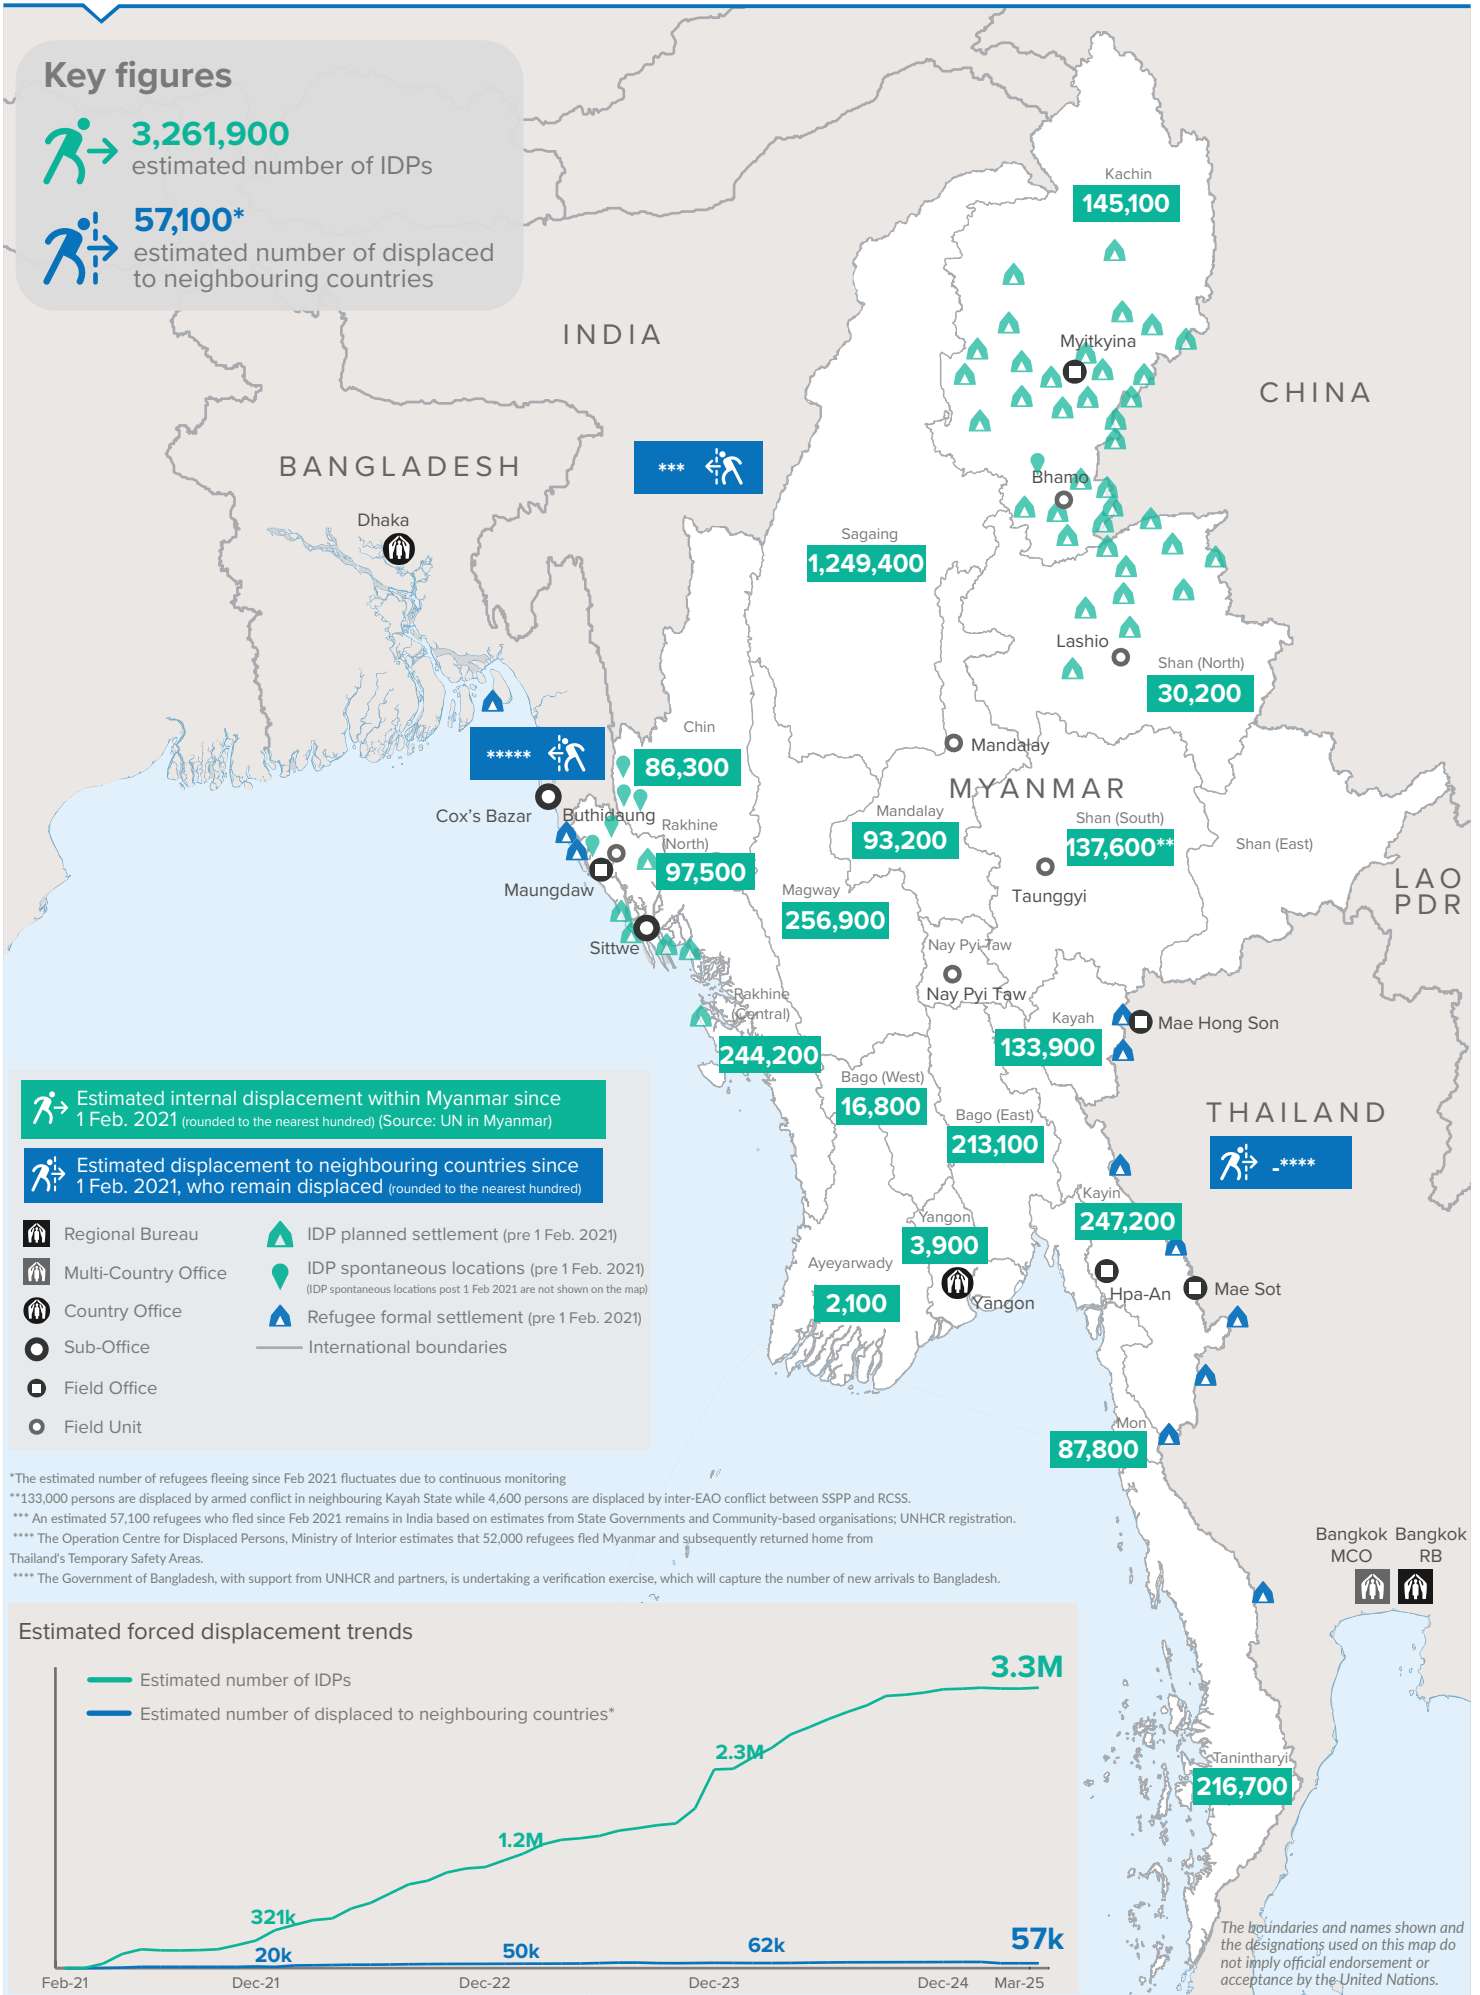

Key figures

 **3,261,900**
estimated number of IDPs

 **57,100***
estimated number of displaced to neighbouring countries

Key figures

 **3,539,400**

Estimated total IDPs within Myanmar

 **277,500**

Estimated # of IDPs displaced prior to 1 Feb 2021
(As of 30 Jun, 2024)

 **3,261,900**

Estimated # of IDPs displaced post 1 Feb 2021
(As of 10 Mar, 2025)

 Prior to 1 Feb 2021

 Post 1 Feb 2021

Source : UN in Myanmar

The boundaries and names shown and the designations used on this map do not imply official endorsement or acceptance by the United Nations.