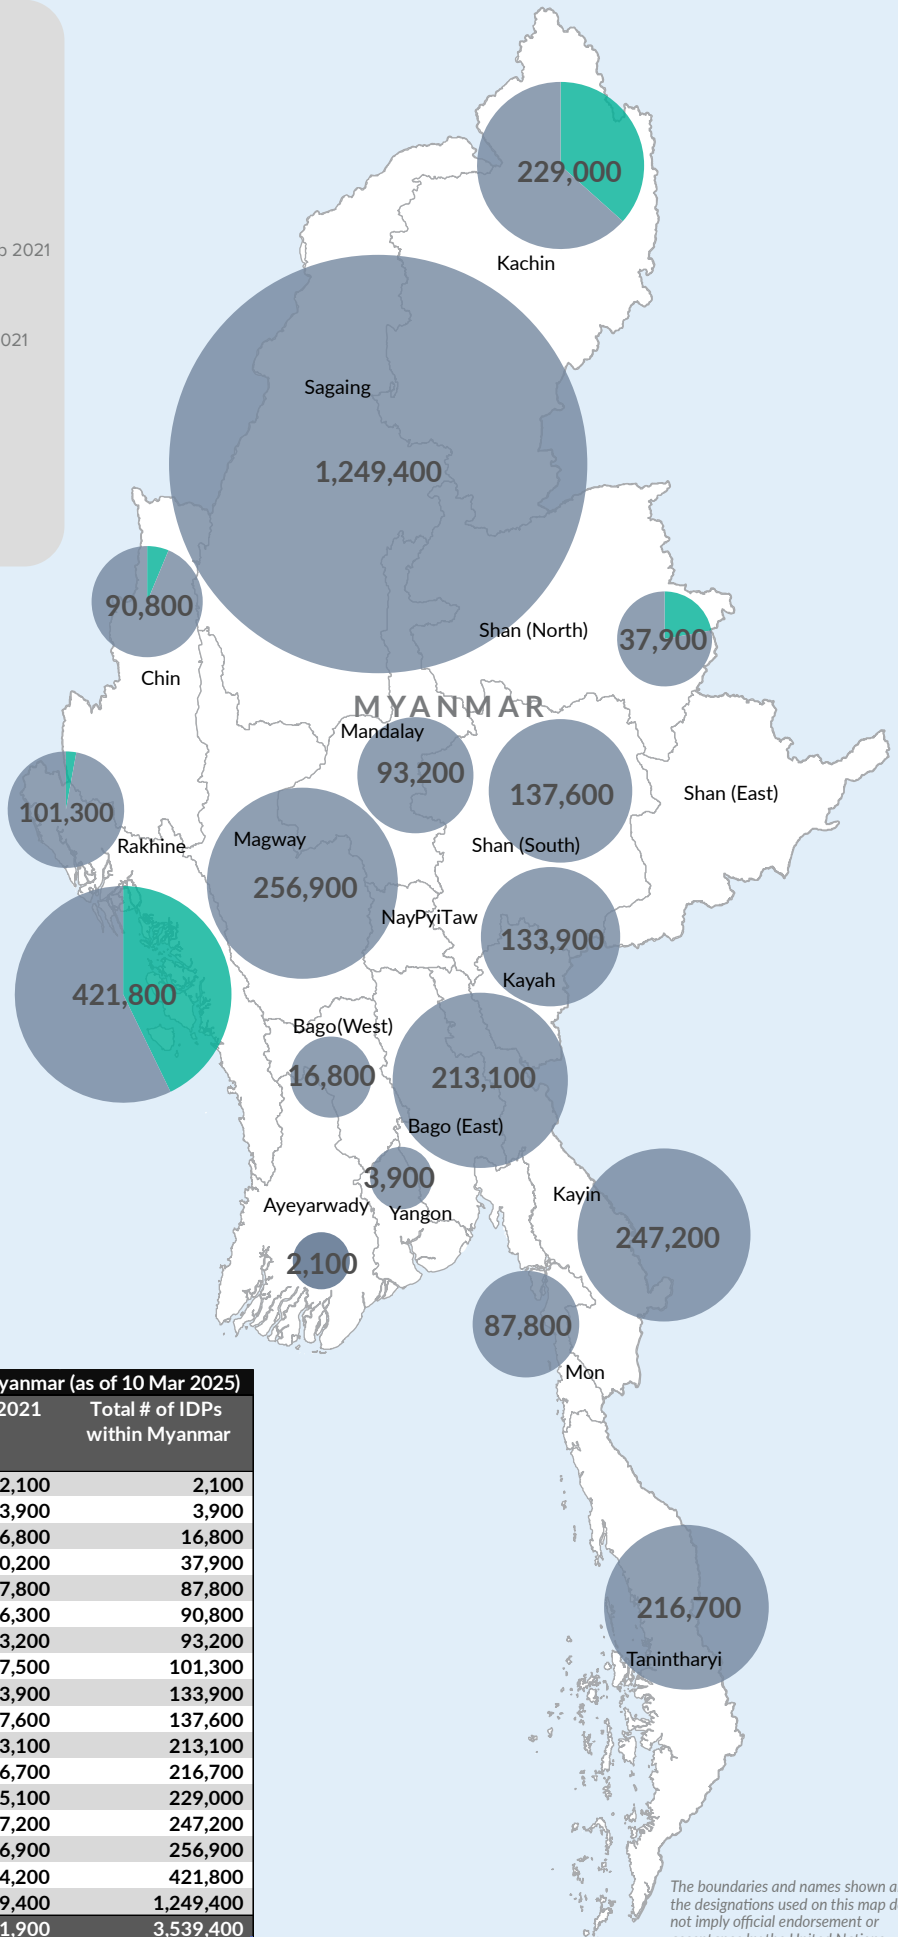

Key figures

 **3,261,900**
estimated number of IDPs

 **57,100***
estimated number of displaced to neighbouring countries

Key figures

 **3,539,400**

Estimated total IDPs within Myanmar

 **277,500**

Estimated # of IDPs displaced prior to 1 Feb 2021
(As of 30 Jun, 2024)

 **3,261,900**

Estimated # of IDPs displaced post 1 Feb 2021
(As of 10 Mar, 2025)

 Prior to 1 Feb 2021

 Post 1 Feb 2021

Source : UN in Myanmar

The boundaries and names shown and the designations used on this map do not imply official endorsement or acceptance by the United Nations.