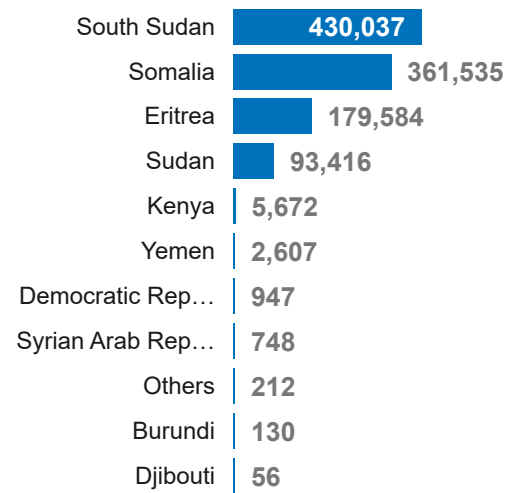

**161K**  
Ethiopian refugees and asylum seekers  
in neighbouring countries

**1.9M\***  
Internally Displaced Persons

**1.7M**  
Conflict induced IDPs in Ethiopia

**0.2M**  
Natural Disaster IDPs in Ethiopia

\*Figures from DTM Ethiopia - National displacement report 20

**456**  
Ethiopia Returnees in 2025

**1.1M**  
Refugees and asylum seekers in  
Ethiopia

**Ethiopian Refugees by Country of Asylum**

**Refugees in Ethiopia by Country of Origin**

**Age and gender breakdown**

**Ethiopian Returnees in 2025**

**Ethiopians displaced into neighbouring countries**