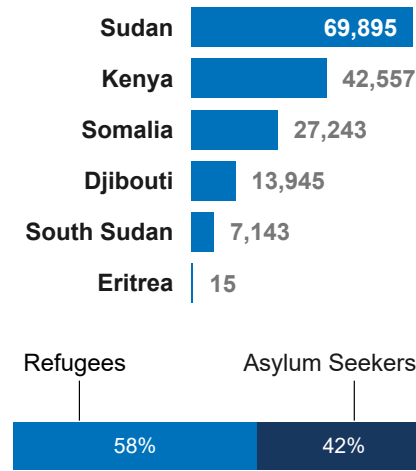

**161K**  
Ethiopian refugees and asylum seekers  
in neighbouring countries

**1.9M\***  
Internally Displaced Persons

**1.7M**  
Conflict induced IDPs in Ethiopia

**0.2M**  
Natural Disaster IDPs in Ethiopia

\*Figures from DTM Ethiopia - National displacement report 20

**456**  
Ethiopia Returnees in 2025

**1.1M**  
Refugees and asylum seekers in  
Ethiopia

**Ethiopian Refugees by Country of Asylum**

**Refugees in Ethiopia by Country of Origin**