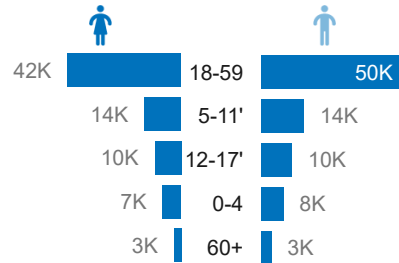

**161K**  
Ethiopian refugees and asylum seekers  
in neighbouring countries

**1.9M\***  
Internally Displaced Persons

**1.7M**  
Conflict induced IDPs in Ethiopia

**0.2M**  
Natural Disaster IDPs in Ethiopia

\*Figures from DTM Ethiopia - National displacement report 20

**456**  
Ethiopia Returnees in 2025

**1.1M**  
Refugees and asylum seekers in  
Ethiopia

**Ethiopian Refugees by Country of Asylum**

**Refugees in Ethiopia by Country of Origin**

**Age and gender breakdown**

**Ethiopian Returnees in 2025**

**Ethiopians displaced into neighbouring countries**