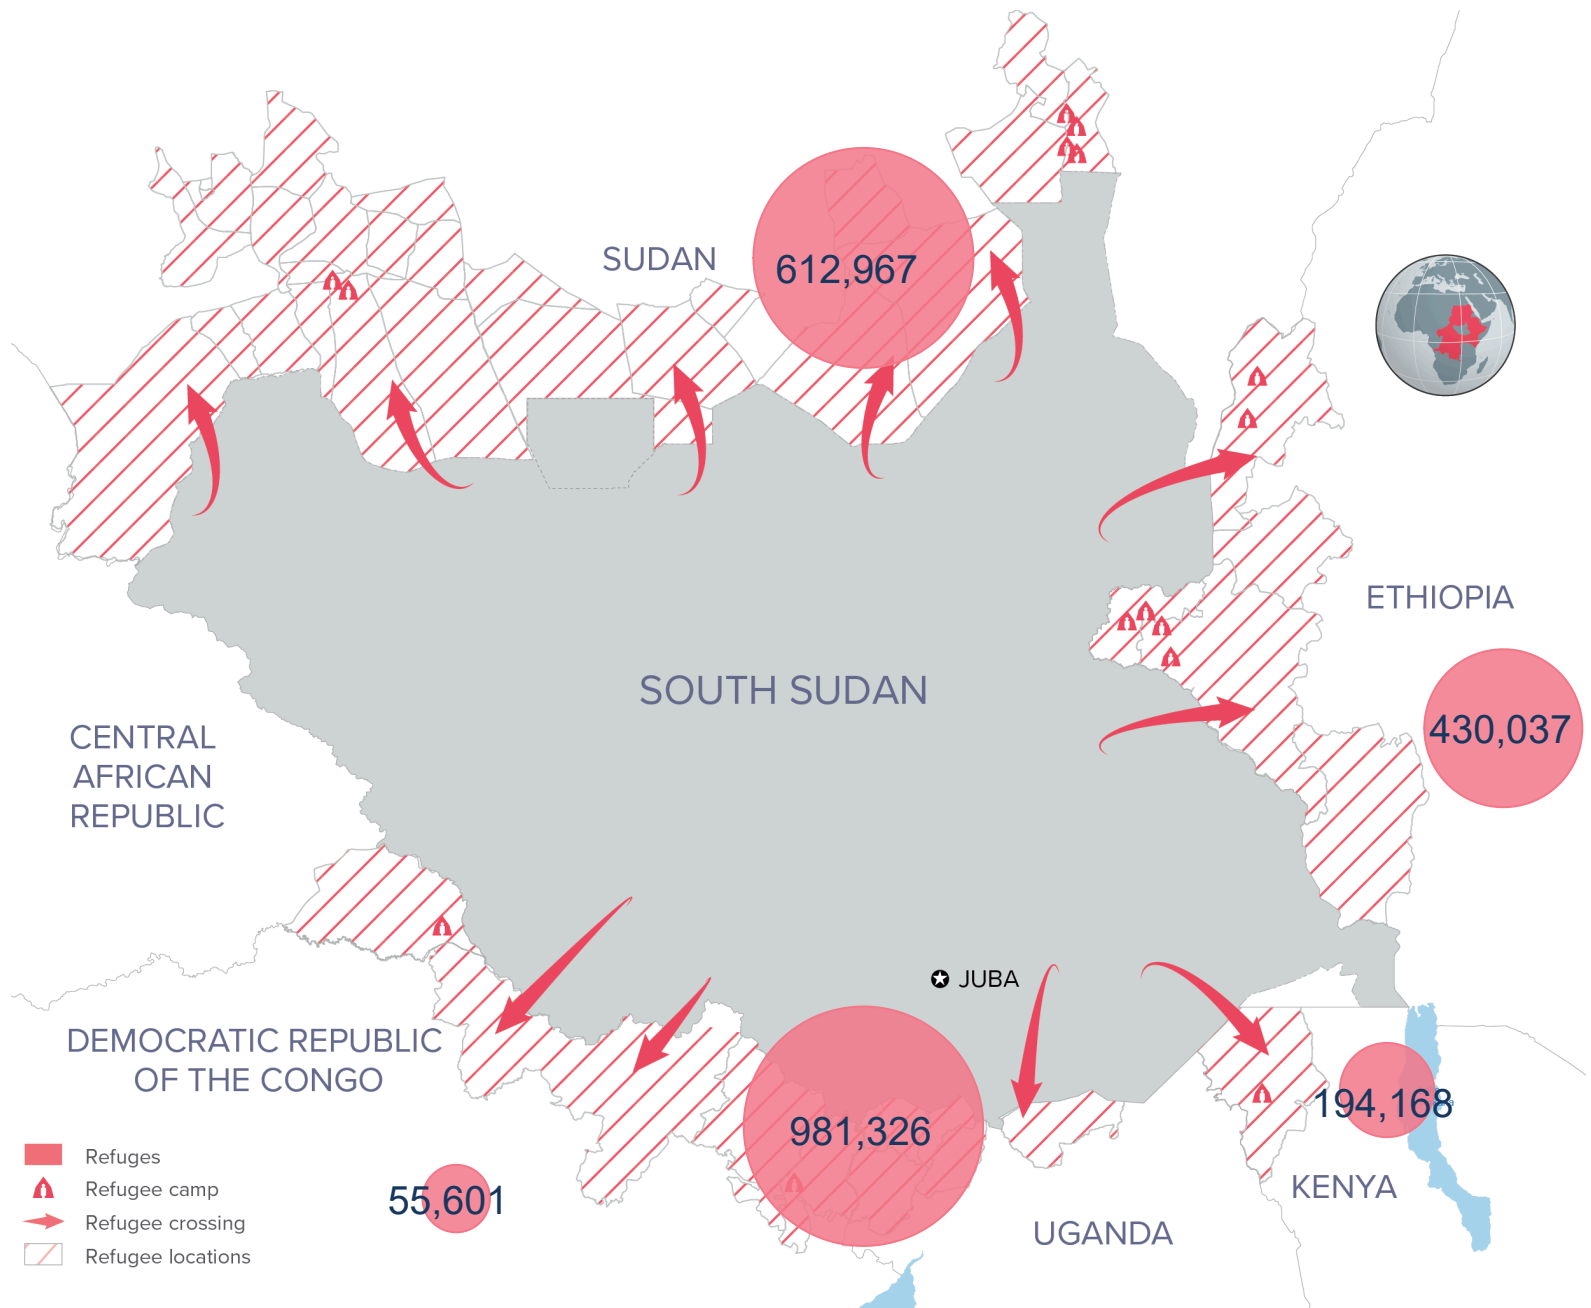

KEY FIGURES

2,274,099
SOUTH SUDANESE REFUGEES

This figure excludes 3,220 refugees and asylum seekers in the Central African Republic.

2024 REGIONAL RRRP FUNDING

USD 1.4 B

REQUESTED

USD 449.2 M

RECEIVED

BY 123 RRP PARTNERS IN 2024 FOR THE SOUTH SUDAN SITUATION

BY COUNTRY OF ASYLUM

NEW ARRIVALS BY MONTH

2025 arrivals (1 Jan - 31 Jan): 10,121

Based on field reports, UNHCR and Government registration

The boundaries and names shown and the designations used on this map do not imply official endorsement or acceptance by the United Nations.