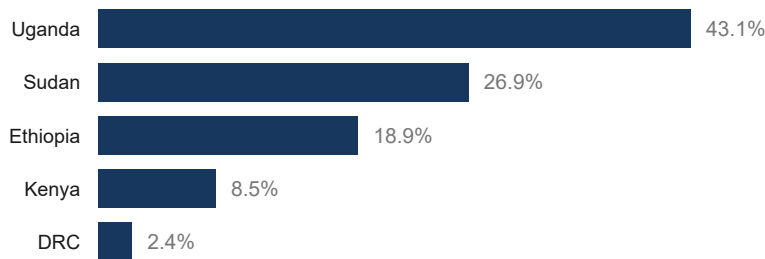

KEY FIGURES

2,274,099
SOUTH SUDANESE REFUGEES

This figure excludes 3,220 refugees and asylum seekers in the Central African Republic.

2024 REGIONAL RRRP FUNDING

USD 1.4 B

REQUESTED

USD 449.2 M

RECEIVED

BY 123 RRP PARTNERS IN 2024 FOR THE SOUTH SUDAN SITUATION

BY COUNTRY OF ASYLUM

NEW ARRIVALS BY MONTH

2025 arrivals (1 Jan - 31 Jan): 10,121

Based on field reports, UNHCR and Government registration

The boundaries and names shown and the designations used on this map do not imply official endorsement or acceptance by the United Nations.