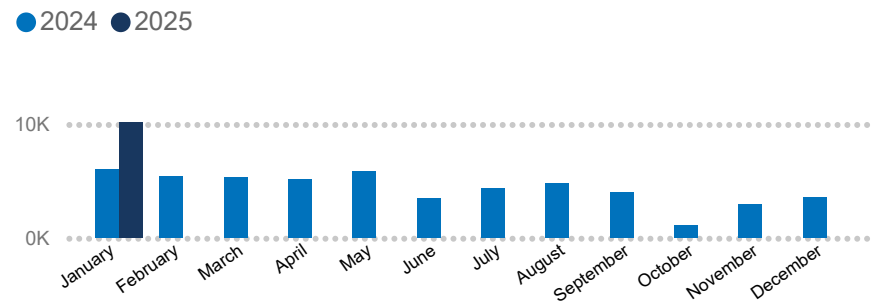

KEY FIGURES

2,274,099
SOUTH SUDANESE REFUGEES

This figure excludes 3,220 refugees and asylum seekers in the Central African Republic.

2024 REGIONAL RRRP FUNDING

USD 1.4 B

REQUESTED

USD 449.2 M

RECEIVED

BY 123 RRP PARTNERS IN 2024 FOR THE SOUTH SUDAN SITUATION

BY COUNTRY OF ASYLUM

NEW ARRIVALS BY MONTH

2025 arrivals (1 Jan - 31 Jan): 10,121

Based on field reports, UNHCR and Government registration

The boundaries and names shown and the designations used on this map do not imply official endorsement or acceptance by the United Nations.