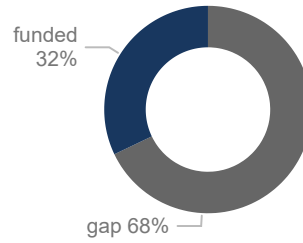

KEY FIGURES

2,274,099
SOUTH SUDANESE REFUGEES

This figure excludes 3,220 refugees and asylum seekers in the Central African Republic.

2024 REGIONAL RRRP FUNDING

USD 1.4 B

REQUESTED

USD 449.2 M

RECEIVED

BY 123 RRP PARTNERS IN 2024 FOR THE SOUTH SUDAN SITUATION

BY COUNTRY OF ASYLUM

NEW ARRIVALS BY MONTH

2025 arrivals (1 Jan - 31 Jan): 10,121

Based on field reports, UNHCR and Government registration

The boundaries and names shown and the designations used on this map do not imply official endorsement or acceptance by the United Nations.