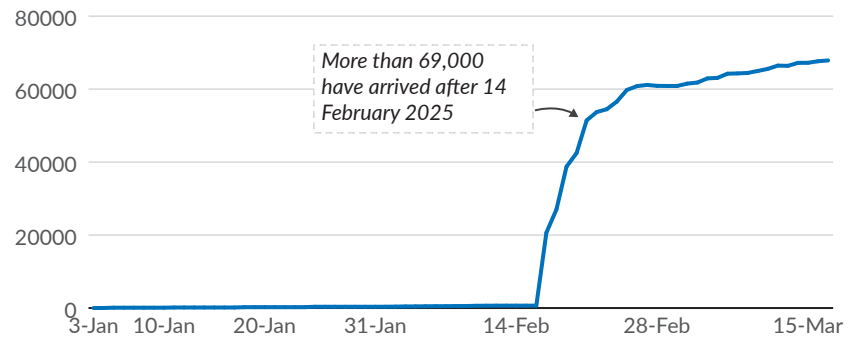

**Key figures**

**69,781**  
 Total New Arrivals from DRC since Jan 2025

**174**  
 Assisted Refugee Returnees

**10,649**  
 Relocated

**27,937**  
 Registered Refugees

**39,926**  
 Not yet verified

**89 K**  
 Refugees from DRC in Burundi prior Jan 2025

**1,744**  
 No Show

**Context**

Since January 2025, over 69,000 people arriving in Burundi from the Democratic Republic of Congo are in need of international protection. The displaced include rural and urban populations fleeing conflict, internally displaced persons from the DRC, and some returning Burundians. Most arrivals are from Bukavu, Saké, Minova, and Goma. In response, the Minister of the Interior has granted prima facie refugee status to those seeking protection.

**Total new arrivals (cumulative since 3 Jan. 2025)**

Number of people

**Demographic**
