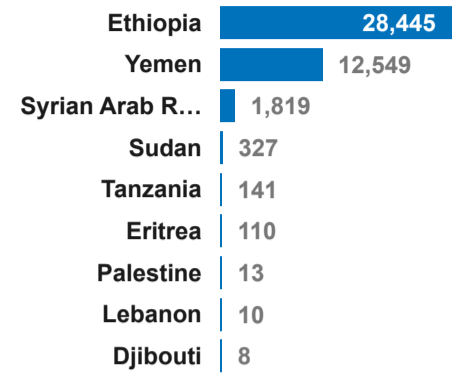

**940K**  
Somali refugees in neighbouring countries

**3.9M**  
**1M**  
Conflict induced IDPs in Somalia  
**2.9M**  
Natural Disaster IDPs in Somalia

**70**  
Somali Returnees in 2025

**43K**  
Refugees and asylum seekers in Somalia

**Somali Refugees by Country of Asylum**

**Refugees in Somalia by Country of Origin**

**Somali Returnees in 2025**

**Somalis displaced into neighbouring countries**