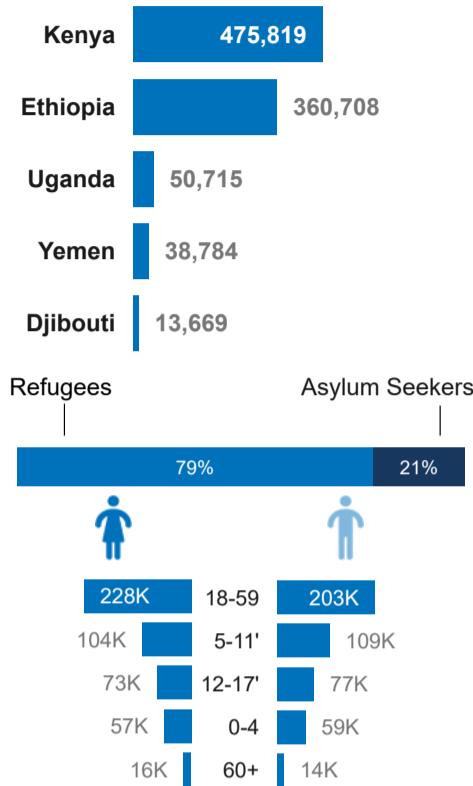

**940K**  
Somali refugees in neighbouring countries

**3.9M**  
**1M**  
Conflict induced IDPs in Somalia  
**2.9M**  
Natural Disaster IDPs in Somalia

**70**  
Somali Returnees in 2025

**43K**  
Refugees and asylum seekers in Somalia

**Somali Refugees by Country of Asylum**

**Refugees in Somalia by Country of Origin**

**Somali Returnees in 2025**

**Somalis displaced into neighbouring countries**