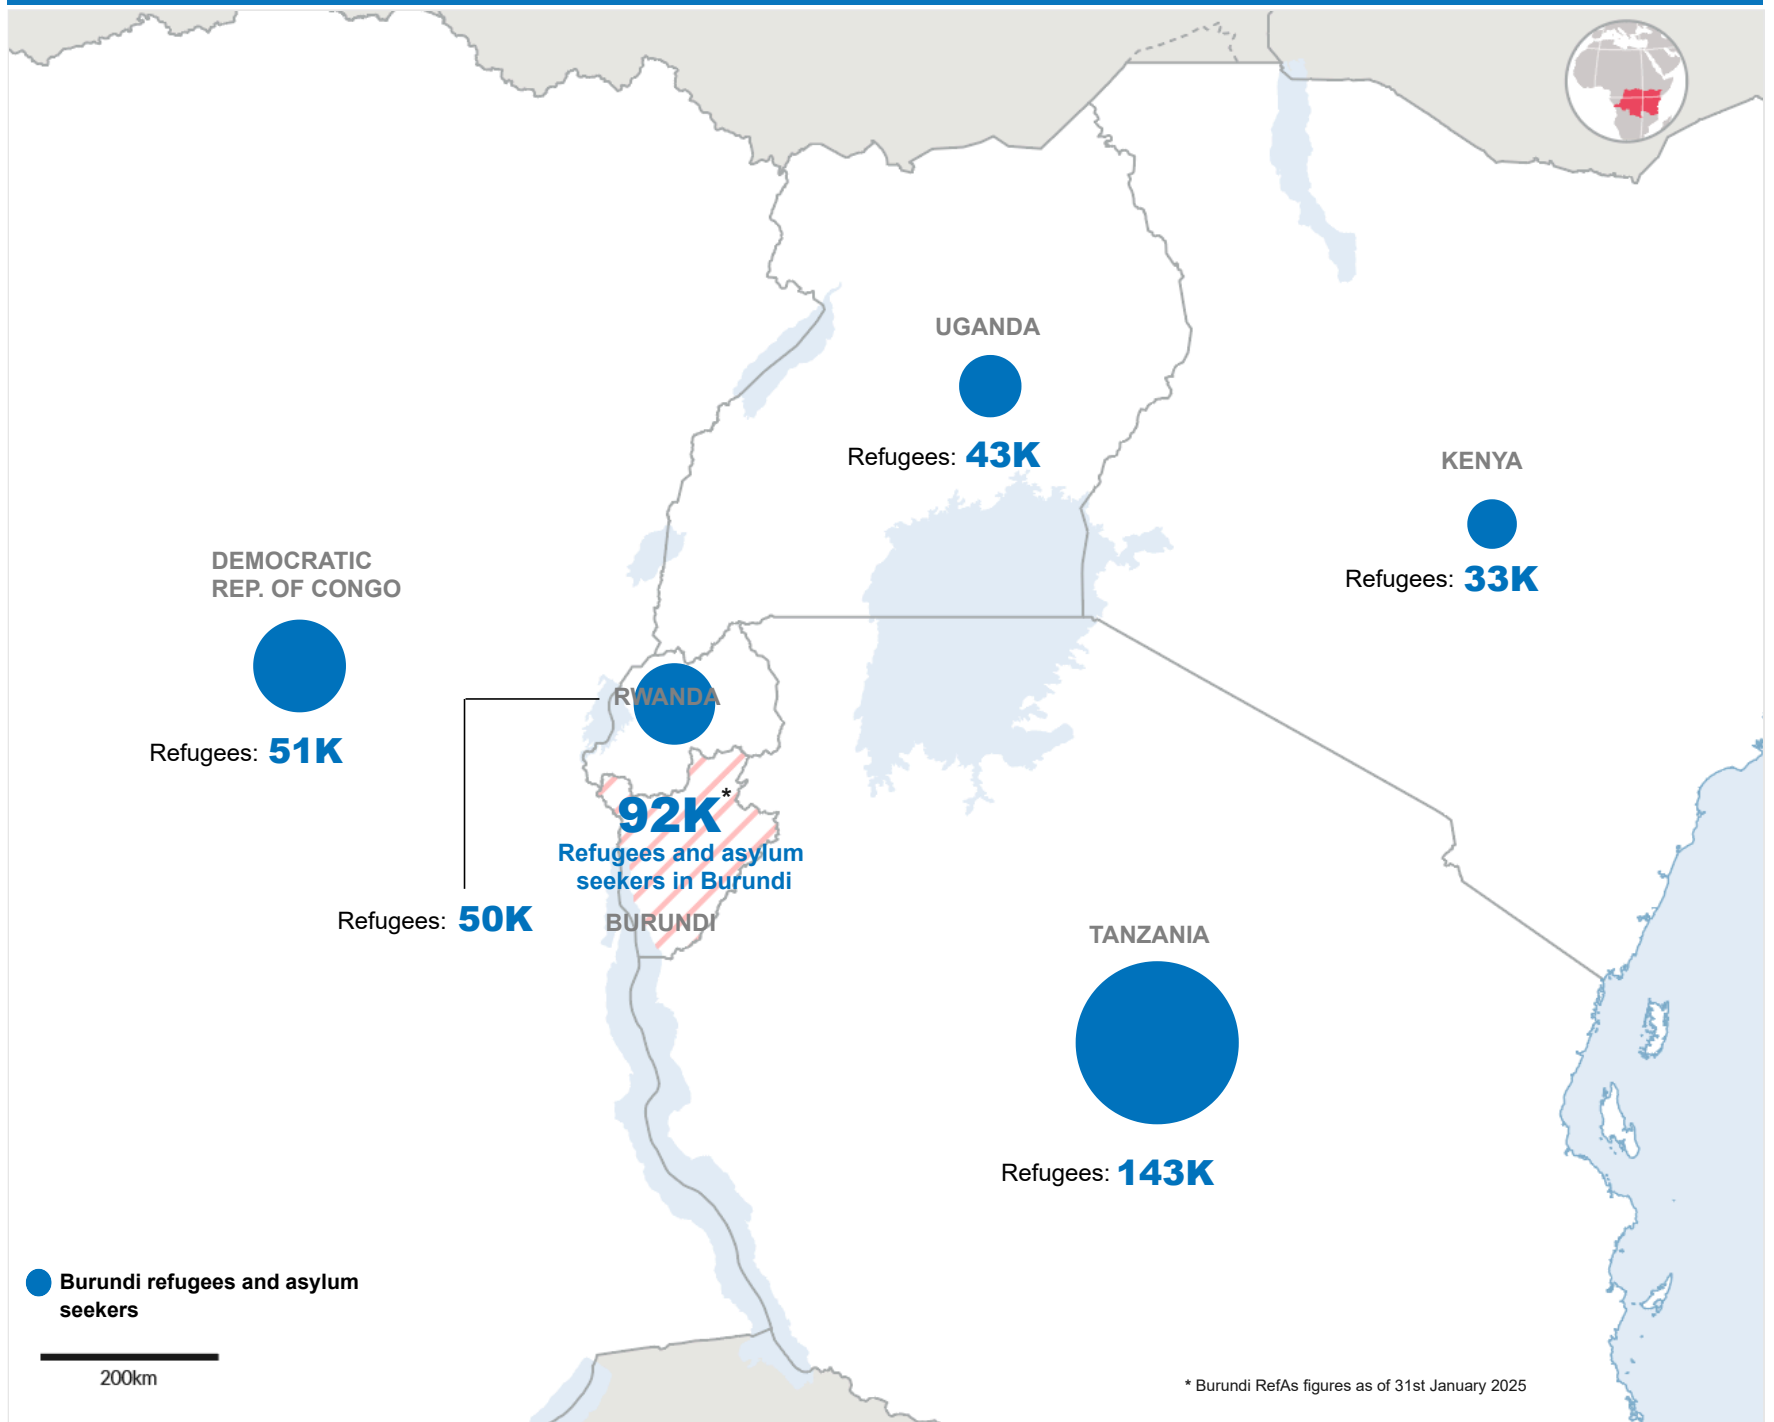

320K
Burundi Refugees and Asylum seekers in neighbouring countries

92K
Internally Displaced Persons

7K
Conflict induced IDPs

85K
Natural disaster IDPs

Burundian Refugees by Country of Asylum

Refugees in Burundi Country of Origin

137
Returnees in 2025

Age Gender breakdown

Burundi Returnees in 2025

92K
Refugees and Asylum Seekers in Burundi

Burundians displaced into neighbouring countries

* Burundi RefAs figures as of 31st January 2025