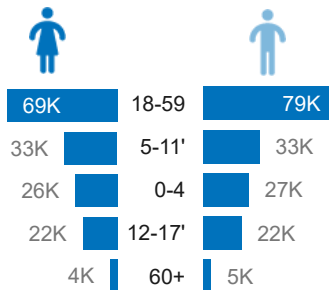

320K
Burundi Refugees and Asylum seekers in neighbouring countries

92K
Internally Displaced Persons

7K
Conflict induced IDPs

85K
Natural disaster IDPs

Burundian Refugees by Country of Asylum

Refugees in Burundi Country of Origin

137
Returnees in 2025

Age Gender breakdown

Burundi Returnees in 2025

92K
Refugees and Asylum Seekers in Burundi

Burundians displaced into neighbouring countries

* Burundi RefAs figures as of 31st January 2025