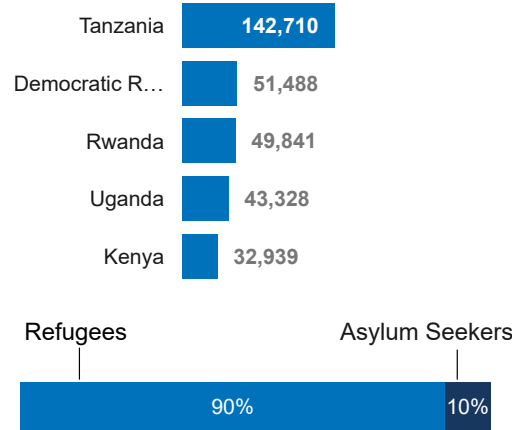

320K
Burundi Refugees and Asylum seekers in neighbouring countries

92K
Internally Displaced Persons

7K
Conflict induced IDPs

85K
Natural disaster IDPs

Burundian Refugees by Country of Asylum

Refugees in Burundi Country of Origin

137
Returnees in 2025

Age Gender breakdown

Burundi Returnees in 2025

92K
Refugees and Asylum Seekers in Burundi

Burundians displaced into neighbouring countries

* Burundi RefAs figures as of 31st January 2025