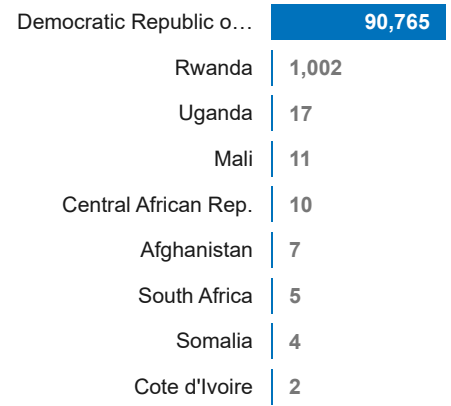

320K
Burundi Refugees and Asylum seekers in neighbouring countries

92K
Internally Displaced Persons

7K
Conflict induced IDPs

85K
Natural disaster IDPs

Burundian Refugees by Country of Asylum

Refugees in Burundi Country of Origin

137
Returnees in 2025

Age Gender breakdown

Burundi Returnees in 2025

92K
Refugees and Asylum Seekers in Burundi

Burundians displaced into neighbouring countries

* Burundi RefAs figures as of 31st January 2025