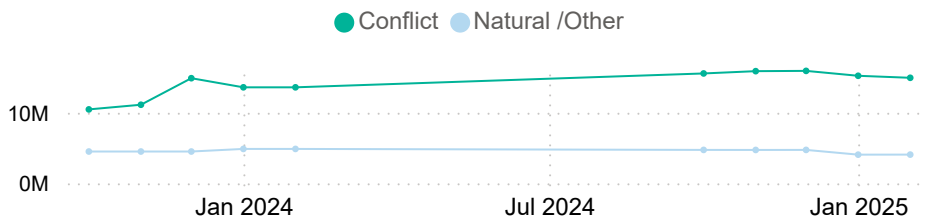

19.0M
Total IDPs in the EHAGL Region

14.9M
Conflict induced IDPs

4.1M
Natural disaster IDPs

IDPs by host country

*Figures from DTM Ethiopia - National Displacement Report 20

Total IDPs in the EHAGL Region