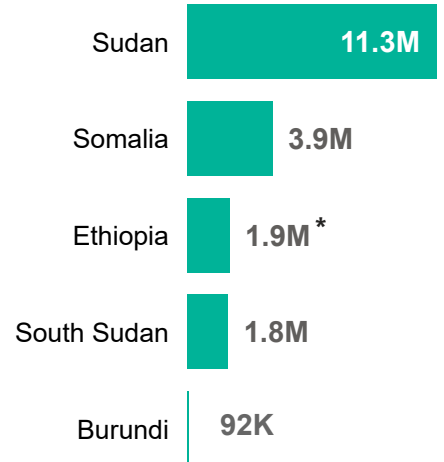

19.0M
Total IDPs in the EHAGL Region

14.9M
Conflict induced IDPs

4.1M
Natural disaster IDPs

IDPs by host country

*Figures from DTM Ethiopia - National Displacement Report 20

Total IDPs in the EHAGL Region