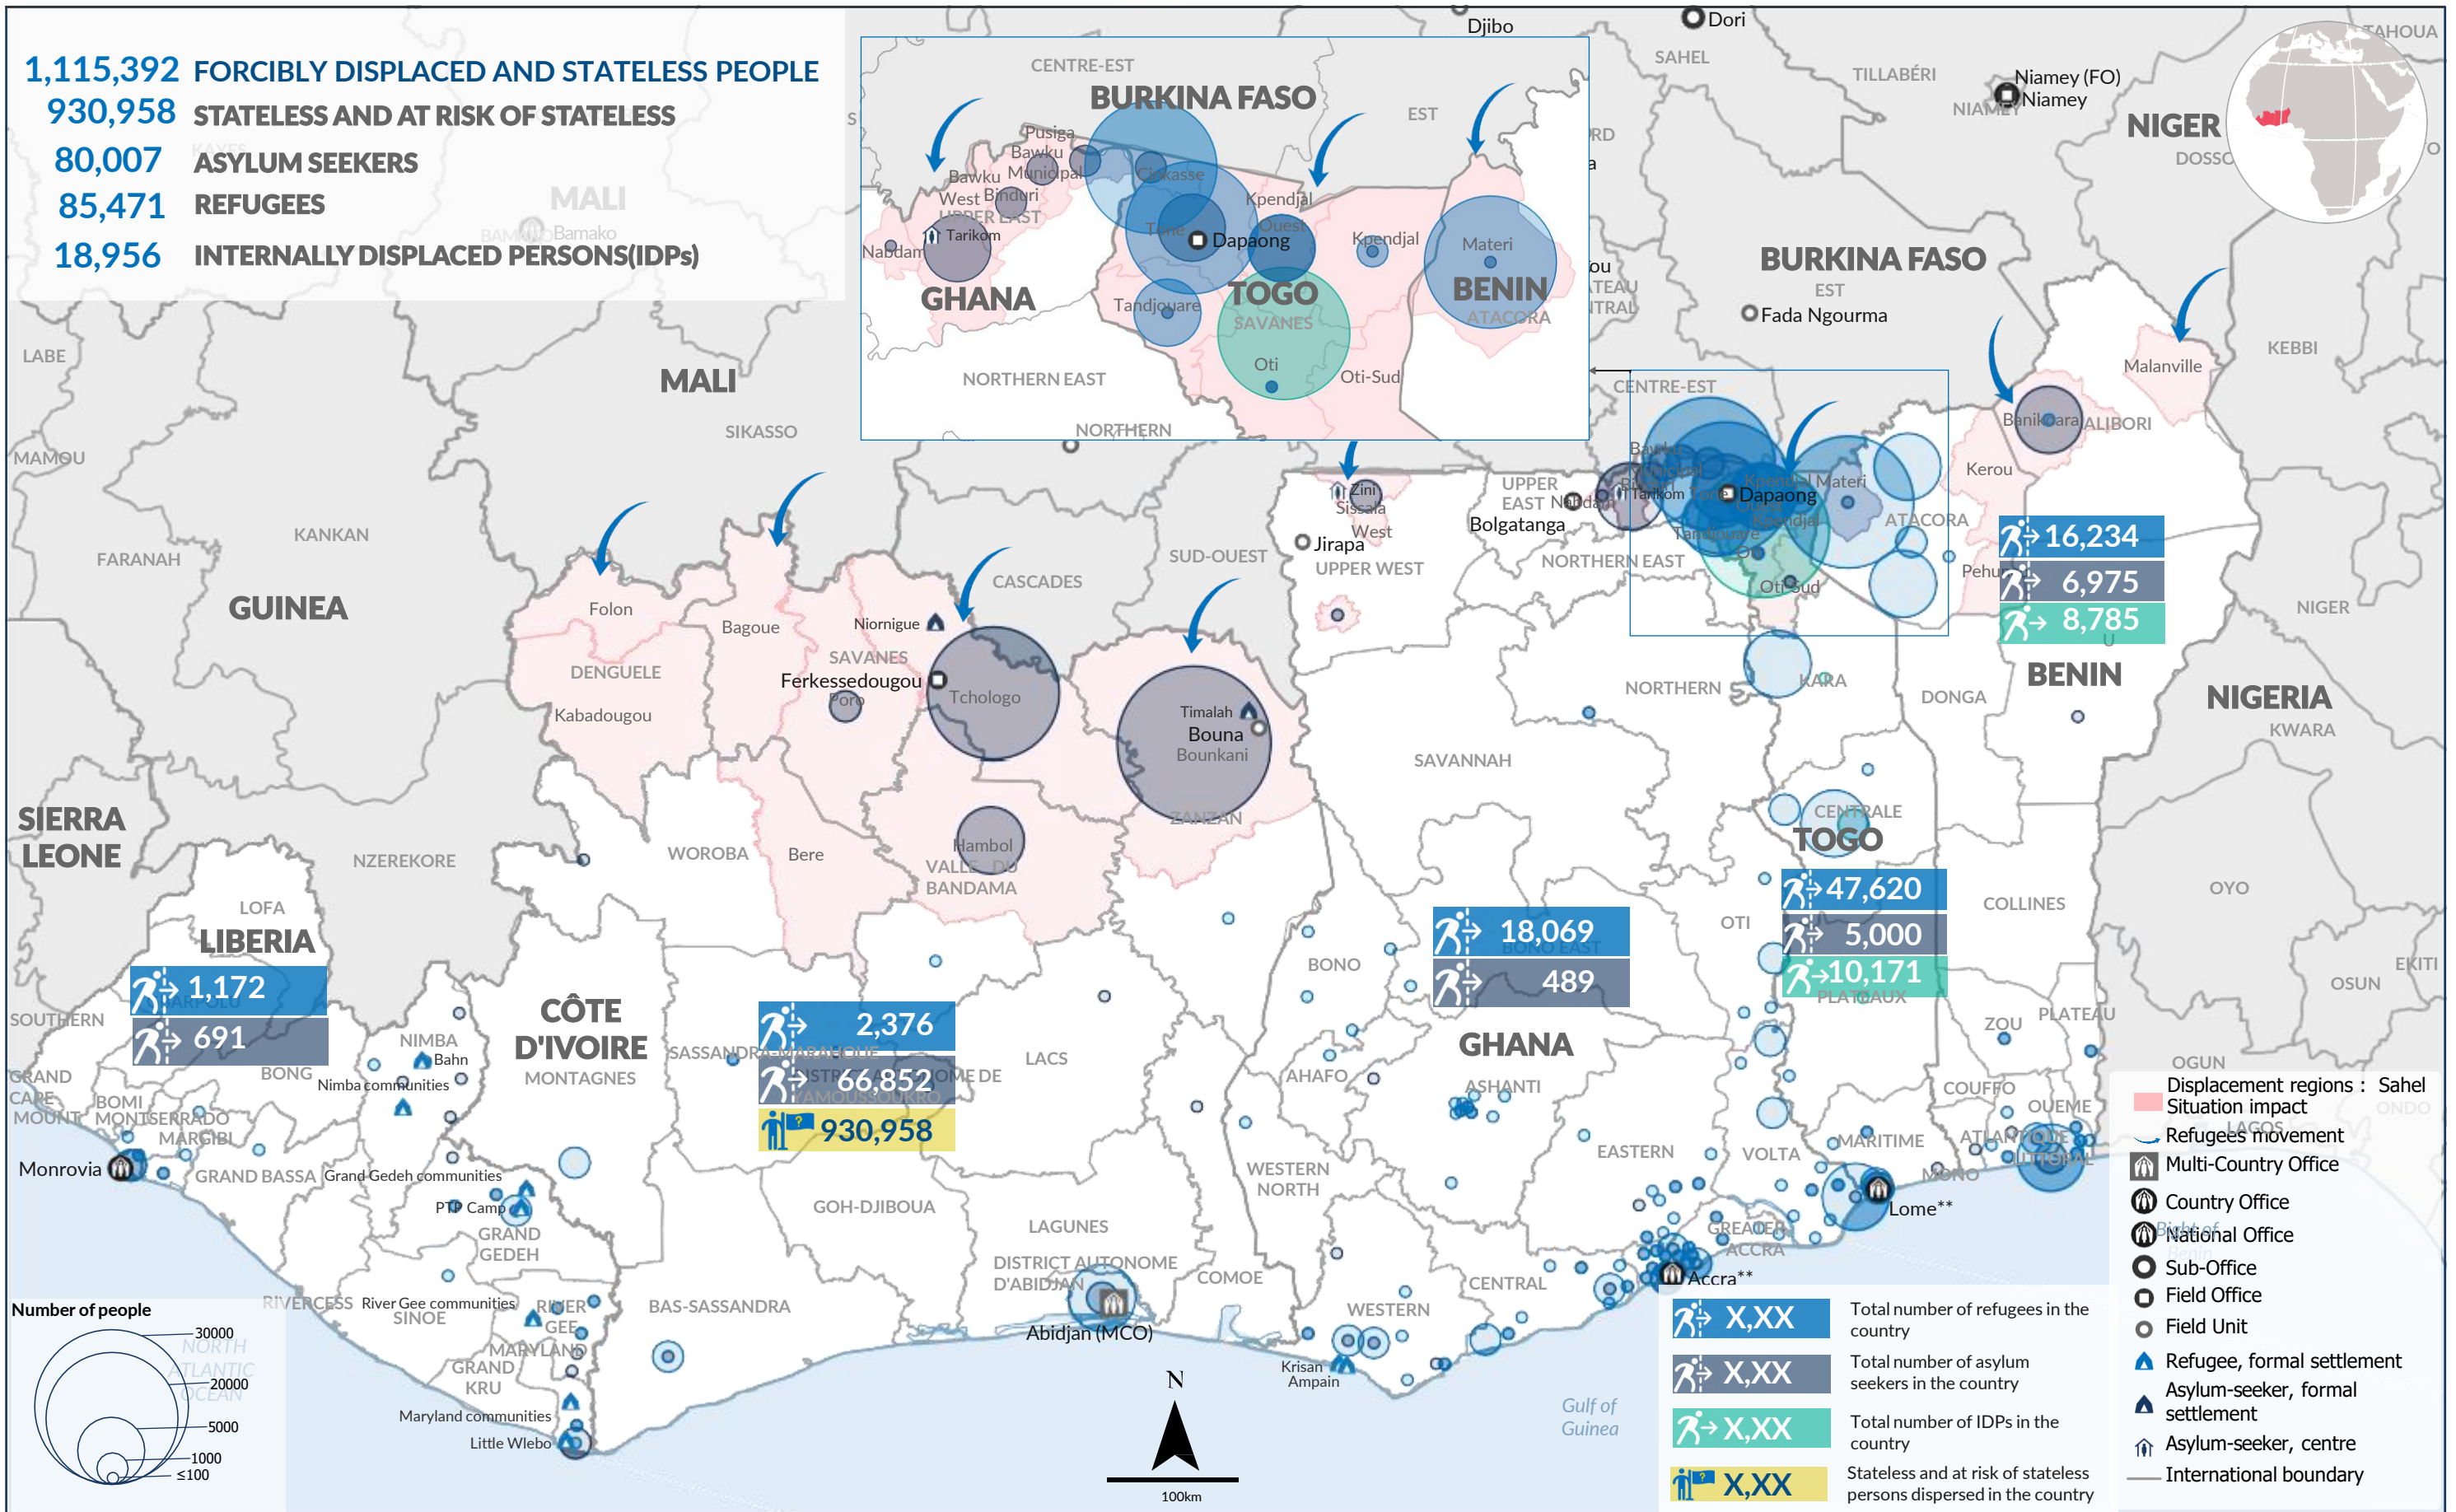

1,115,392 FORCIBLY DISPLACED AND STATELESS PEOPLE
930,958 STATELESS AND AT RISK OF STATELESS
80,007 ASYLUM SEEKERS
85,471 REFUGEES
18,956 INTERNALLY DISPLACED PERSONS (IDPs)

The boundaries and names shown and the designations used on this map do not imply official endorsement or acceptance by the United Nations.