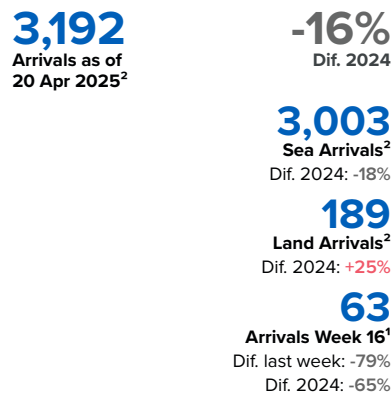

Western Mediterranean