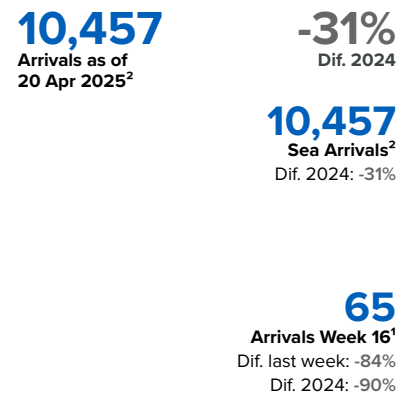

Northwest African maritime (Canary Islands)