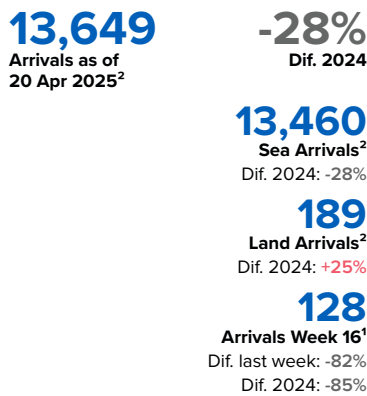

Arrivals in Spain