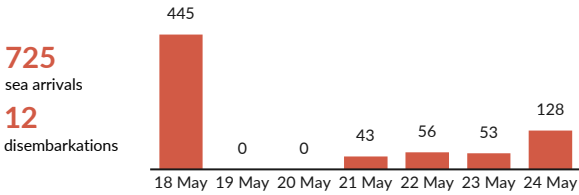

#### Sea arrivals in reporting week<sup>1</sup>

#### Sea arrivals weekly trends over the previous year

#### Sea arrivals to-date

#### Sea arrivals by countries of embarkation

<sup>1</sup> Data sources: Italian Ministry of Interior and UNHCR monitoring. All figures in this product are based on these sources and are provisional and subject to change.