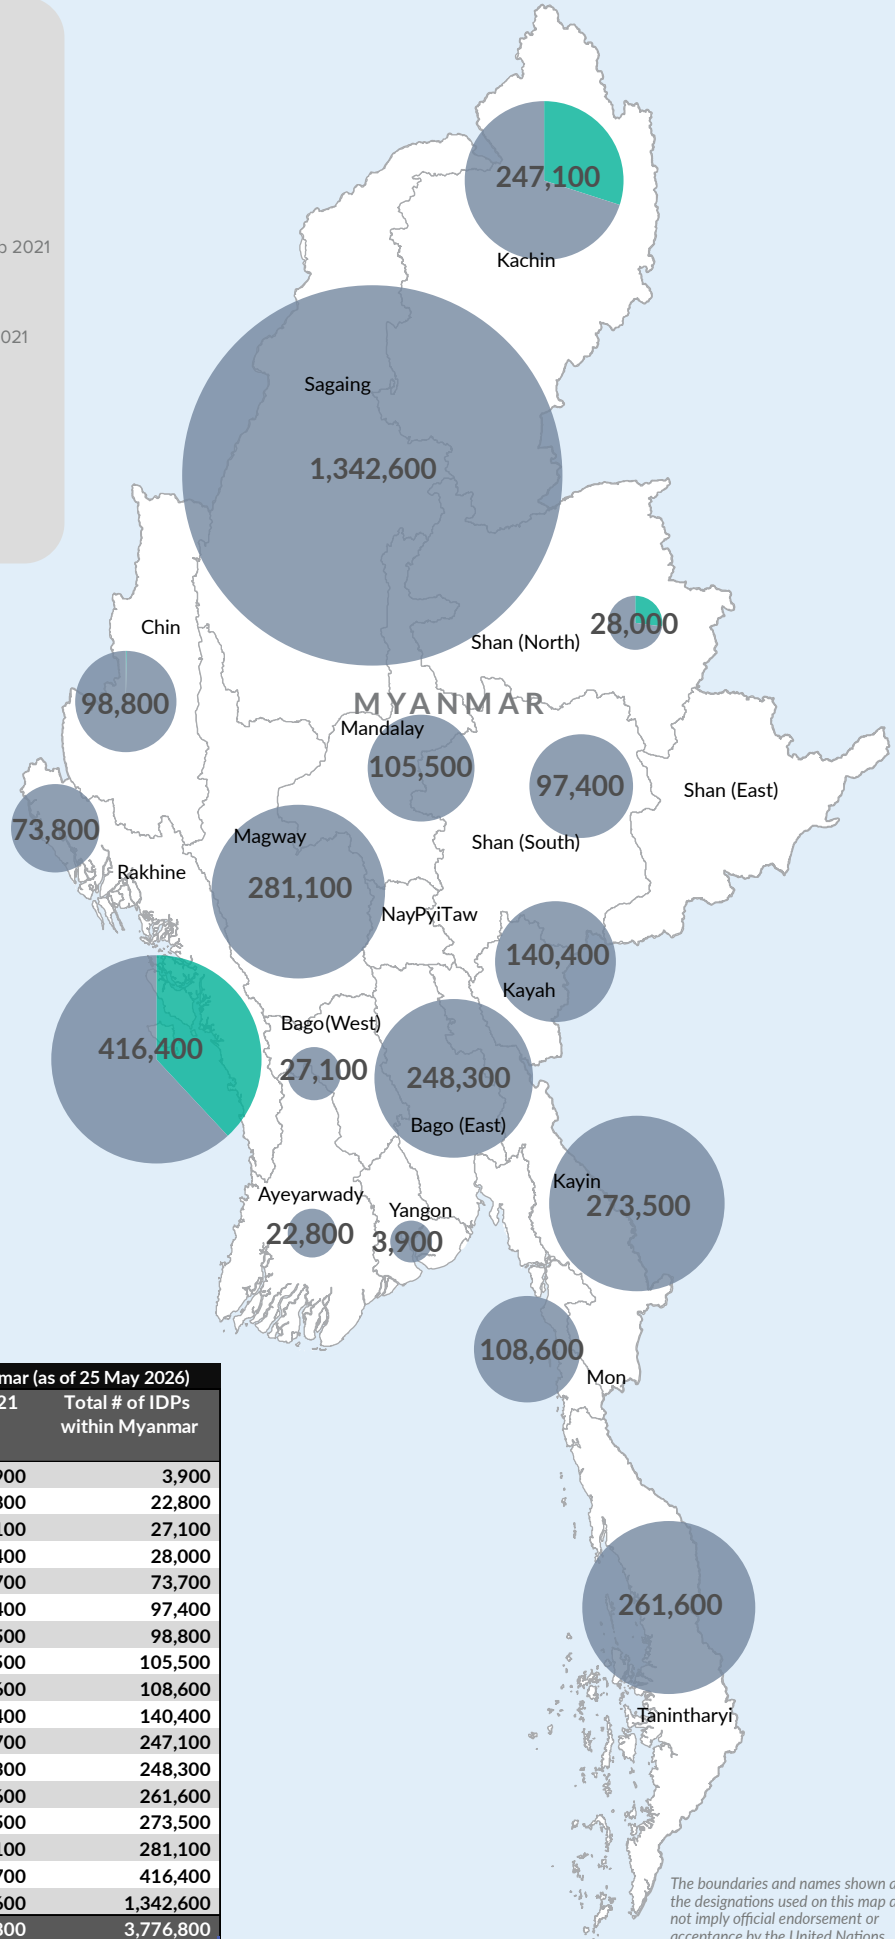

Key figures

 **3,542,800**
estimated number of IDPs

 **204,300***
estimated number of displaced to neighbouring countries

Key figures

3,776,800

Estimated total IDPs within Myanmar

234,000

 Estimated # of IDPs displaced prior to 1 Feb 2021
 (As of 31 Dec, 2025)

3,542,800

 Estimated # of IDPs displaced post 1 Feb 2021
 (As of 25 May 2026)

 Prior to 1 Feb 2021

 Post 1 Feb 2021

Source : UN in Myanmar

The boundaries and names shown and the designations used on this map do not imply official endorsement or acceptance by the United Nations.