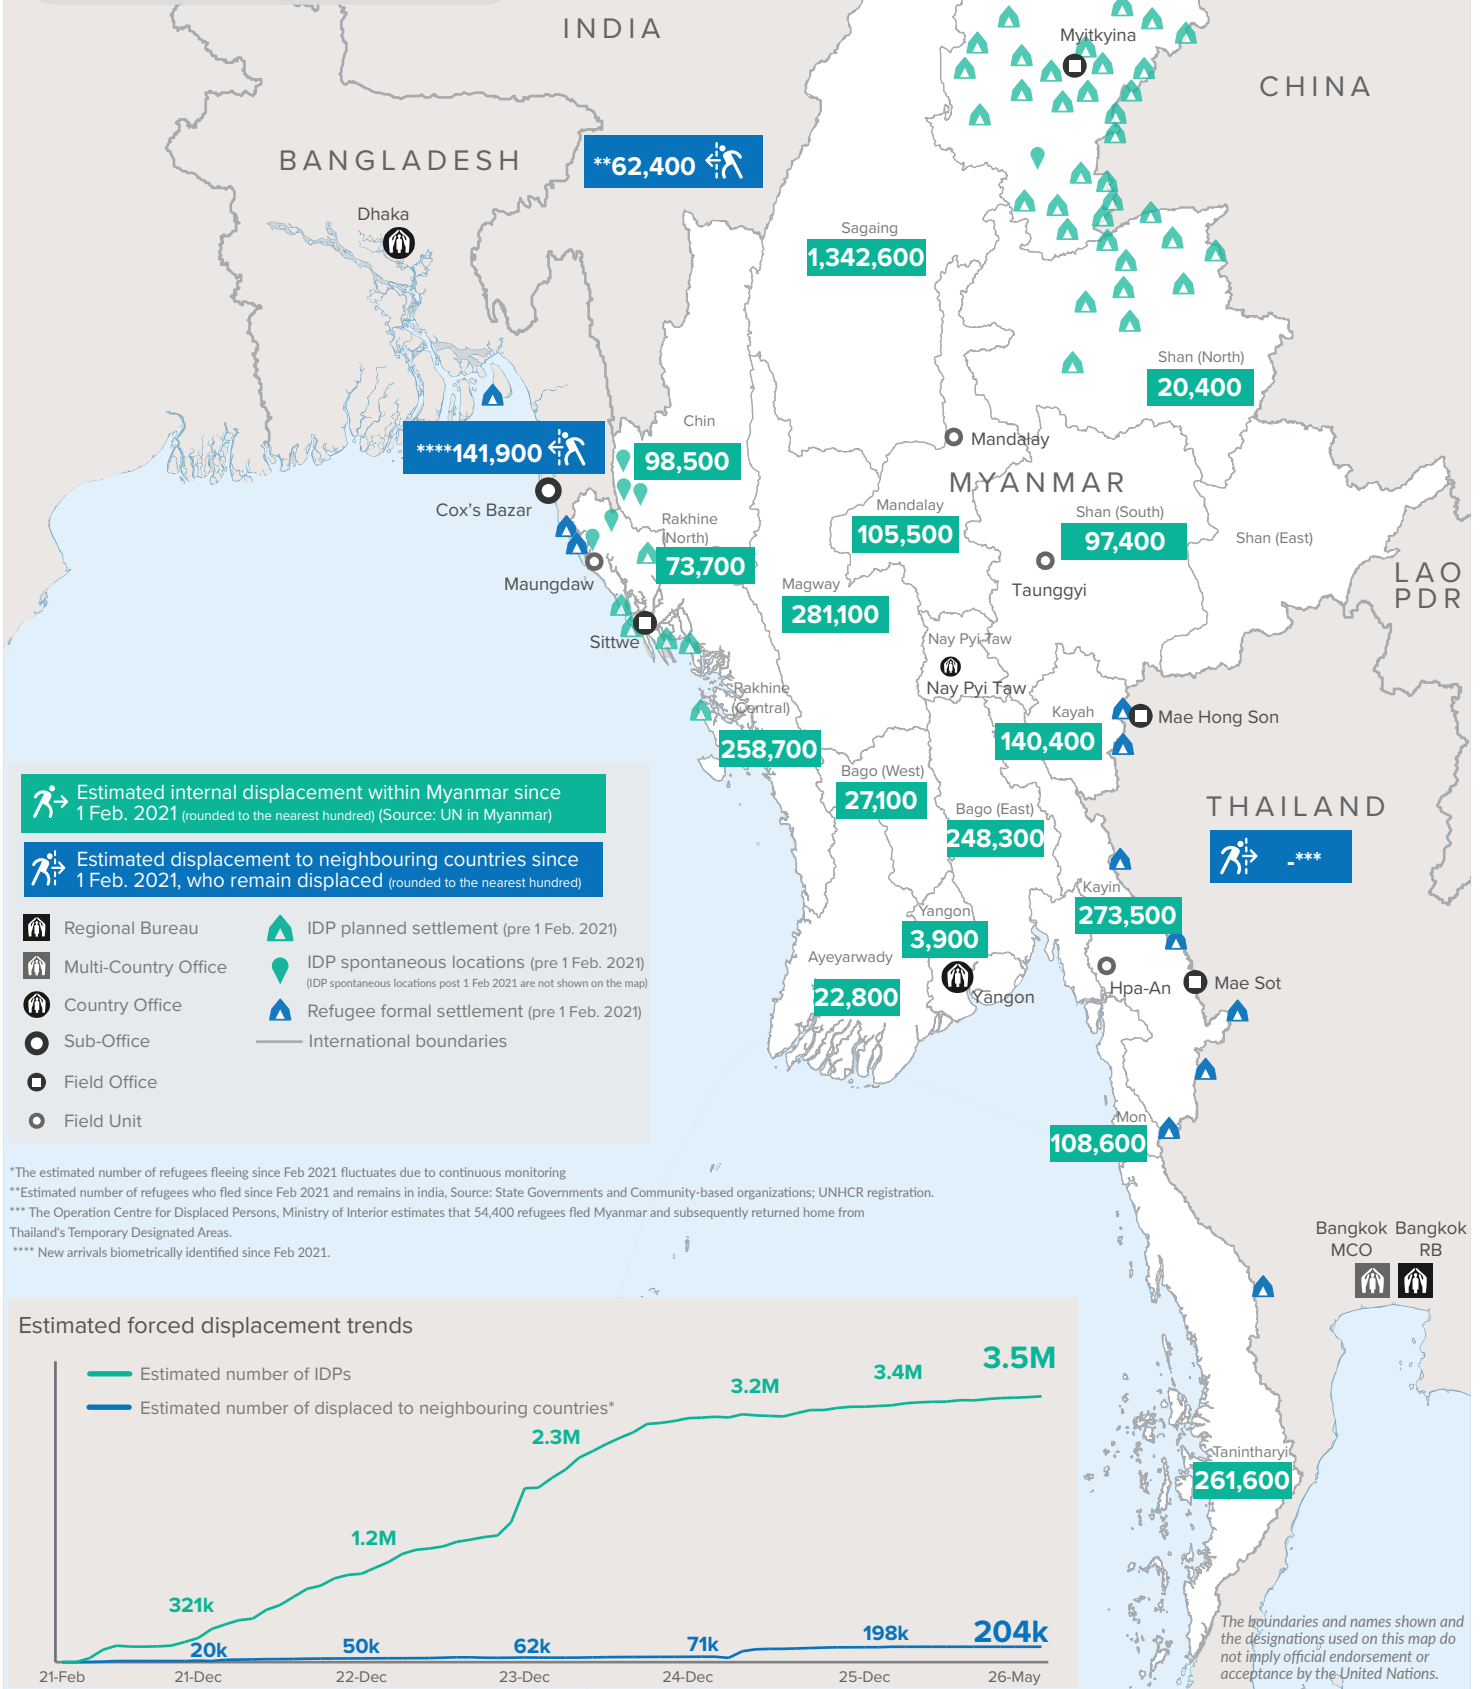

Key figures

 **3,542,800**
estimated number of IDPs

 **204,300***
estimated number of displaced to neighbouring countries

Key figures

3,776,800

Estimated total IDPs within Myanmar

234,000

 Estimated # of IDPs displaced prior to 1 Feb 2021
 (As of 31 Dec, 2025)

3,542,800

 Estimated # of IDPs displaced post 1 Feb 2021
 (As of 25 May 2026)

 Prior to 1 Feb 2021

 Post 1 Feb 2021

Source : UN in Myanmar

The boundaries and names shown and the designations used on this map do not imply official endorsement or acceptance by the United Nations.