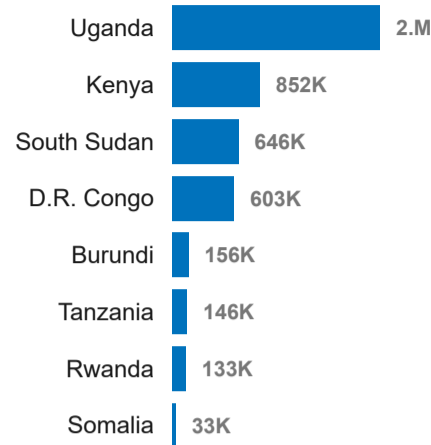

Refugees by Country of Asylum

Refugees by Country of Origin

*Return figures to the DRC not included

Internally Displaced Persons

Refugee Returnees in 2026

Stateless Persons

***Annual Statistical report 2025

** This figure includes seasonally displaced individuals due to natural disasters.

Return figures to the DRC not included