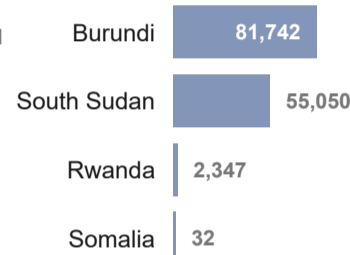

Refugees by Country of Asylum

Refugees by Country of Origin

*Return figures to the DRC not included

Internally Displaced Persons

Refugee Returnees in 2026

Stateless Persons

***Annual Statistical report 2025

** This figure includes seasonally displaced individuals due to natural disasters.

Return figures to the DRC not included