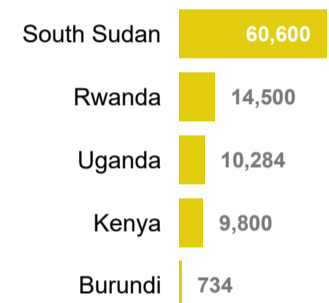

Refugees by Country of Asylum

Refugees by Country of Origin

*Return figures to the DRC not included

Internally Displaced Persons

Refugee Returnees in 2026

Stateless Persons

***Annual Statistical report 2025

** This figure includes seasonally displaced individuals due to natural disasters.

Return figures to the DRC not included