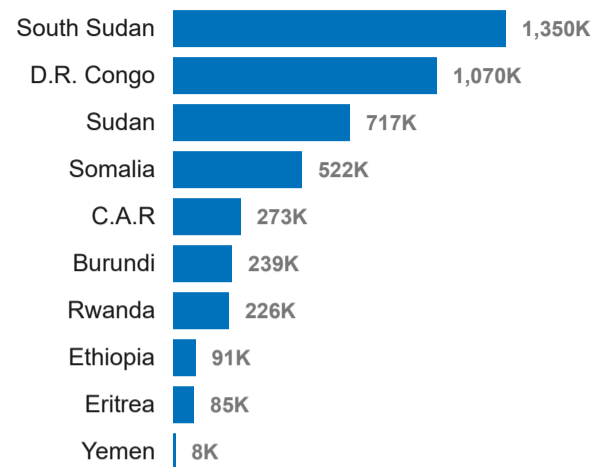

Refugees by Country of Asylum

Refugees by Country of Origin

*Return figures to the DRC not included

Internally Displaced Persons

Refugee Returnees in 2026

Stateless Persons

***Annual Statistical report 2025

** This figure includes seasonally displaced individuals due to natural disasters.

Return figures to the DRC not included