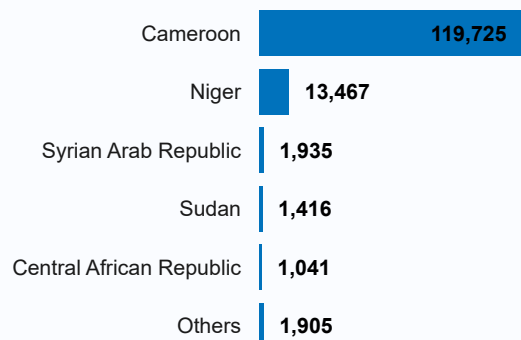

139,489 Refugees & Asylum-seekers in Nigeria

124,066
Refugees

2,352
Asylum-seekers

13,071
Awaiting Registration

47

Countries of origin

20,491

Living in settlements

Geographical Distribution

Demographic Profile *

Countries of Origin

Trend of New Arrivals

CAMEROONIAN POPULATION

Key Figures

119,725 Cameroonian Refugees & Asylum-seekers in Nigeria

107,859 Refugees **30** Asylum-seekers **11,836** Awaiting Registration

Make up **86%** of Total Refugee Population in Nigeria

Make up **94%** of Cameroonian Population Living in Border States in Nigeria

Key Movement Flows from Areas of Origin to Areas of Asylum

*Age and gender disaggregation for the population awaiting registration is yet to be determined