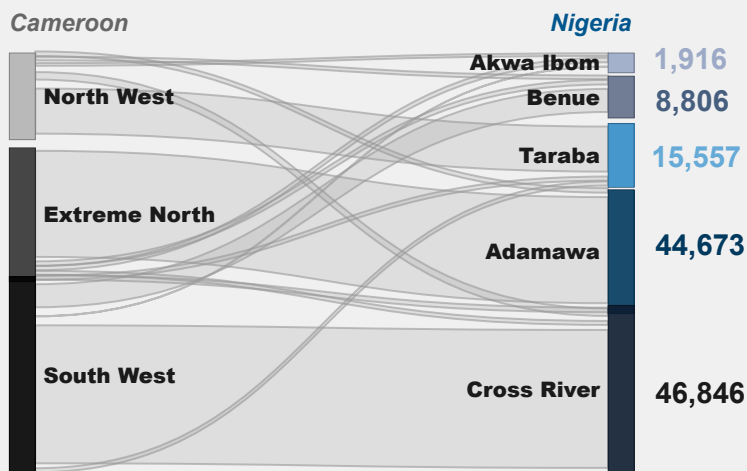

139,489 Refugees & Asylum-seekers in Nigeria

124,066
Refugees

2,352
Asylum-seekers

13,071
Awaiting Registration

47

Countries of origin

20,491

Living in settlements

Geographical Distribution

Demographic Profile *

Countries of Origin

Trend of New Arrivals

CAMEROONIAN POPULATION

Key Figures

119,725 Cameroonian Refugees & Asylum-seekers in Nigeria

107,859 Refugees **30** Asylum-seekers **11,836** Awaiting Registration

Make up **86%** of Total Refugee Population in Nigeria

Make up **94%** of Cameroonian Population Living in Border States in Nigeria

Key Movement Flows from Areas of Origin to Areas of Asylum

*Age and gender disaggregation for the population awaiting registration is yet to be determined