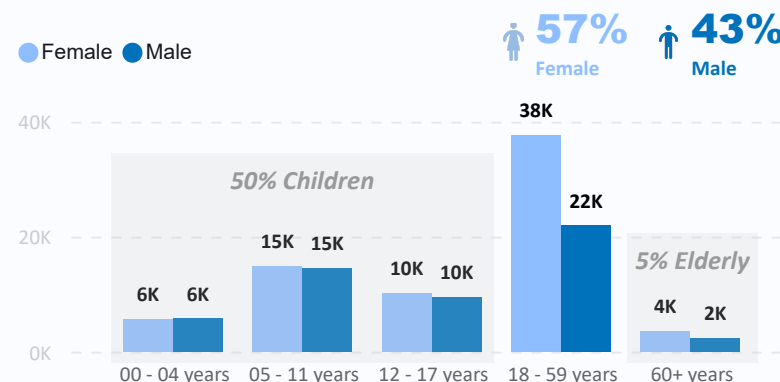

139,489 Refugees & Asylum-seekers in Nigeria

124,066
Refugees

2,352
Asylum-seekers

13,071
Awaiting Registration

47

Countries of origin

20,491

Living in settlements

Geographical Distribution

Demographic Profile *

Countries of Origin

Trend of New Arrivals

CAMEROONIAN POPULATION

Key Figures

119,725 Cameroonian Refugees & Asylum-seekers in Nigeria

107,859 Refugees **30** Asylum-seekers **11,836** Awaiting Registration