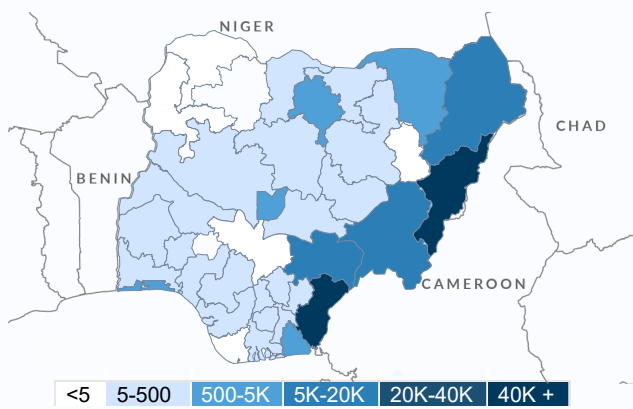

139,489 Refugees & Asylum-seekers in Nigeria

124,066
Refugees

2,352
Asylum-seekers

13,071
Awaiting Registration

47

Countries of origin

20,491

Living in settlements

Geographical Distribution

Demographic Profile *

Countries of Origin

Trend of New Arrivals

CAMEROONIAN POPULATION

Key Figures

119,725 Cameroonian Refugees & Asylum-seekers in Nigeria

107,859 Refugees **30** Asylum-seekers **11,836** Awaiting Registration

Make up **86%** of Total Refugee Population in Nigeria

Make up **94%** of Cameroonian Population Living in Border States in Nigeria

Key Movement Flows from Areas of Origin to Areas of Asylum

*Age and gender disaggregation for the population awaiting registration is yet to be determined