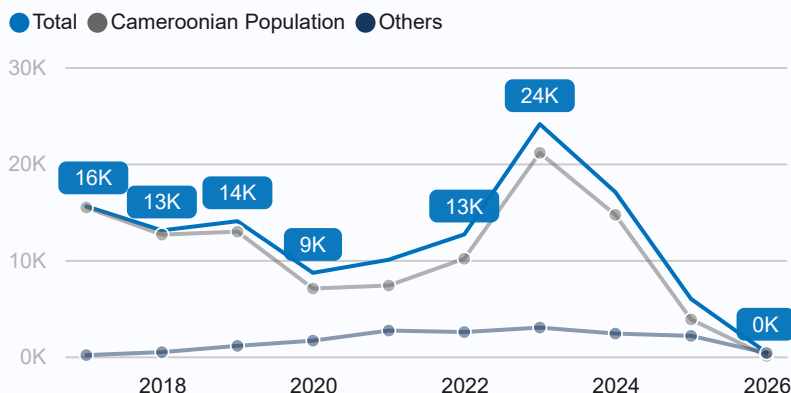

139,489 Refugees & Asylum-seekers in Nigeria

124,066
Refugees

2,352
Asylum-seekers

13,071
Awaiting Registration

47

Countries of origin

20,491

Living in settlements

Geographical Distribution

Demographic Profile *

Countries of Origin

Trend of New Arrivals

CAMEROONIAN POPULATION

Key Figures

119,725 Cameroonian Refugees & Asylum-seekers in Nigeria

107,859 Refugees **30** Asylum-seekers **11,836** Awaiting Registration