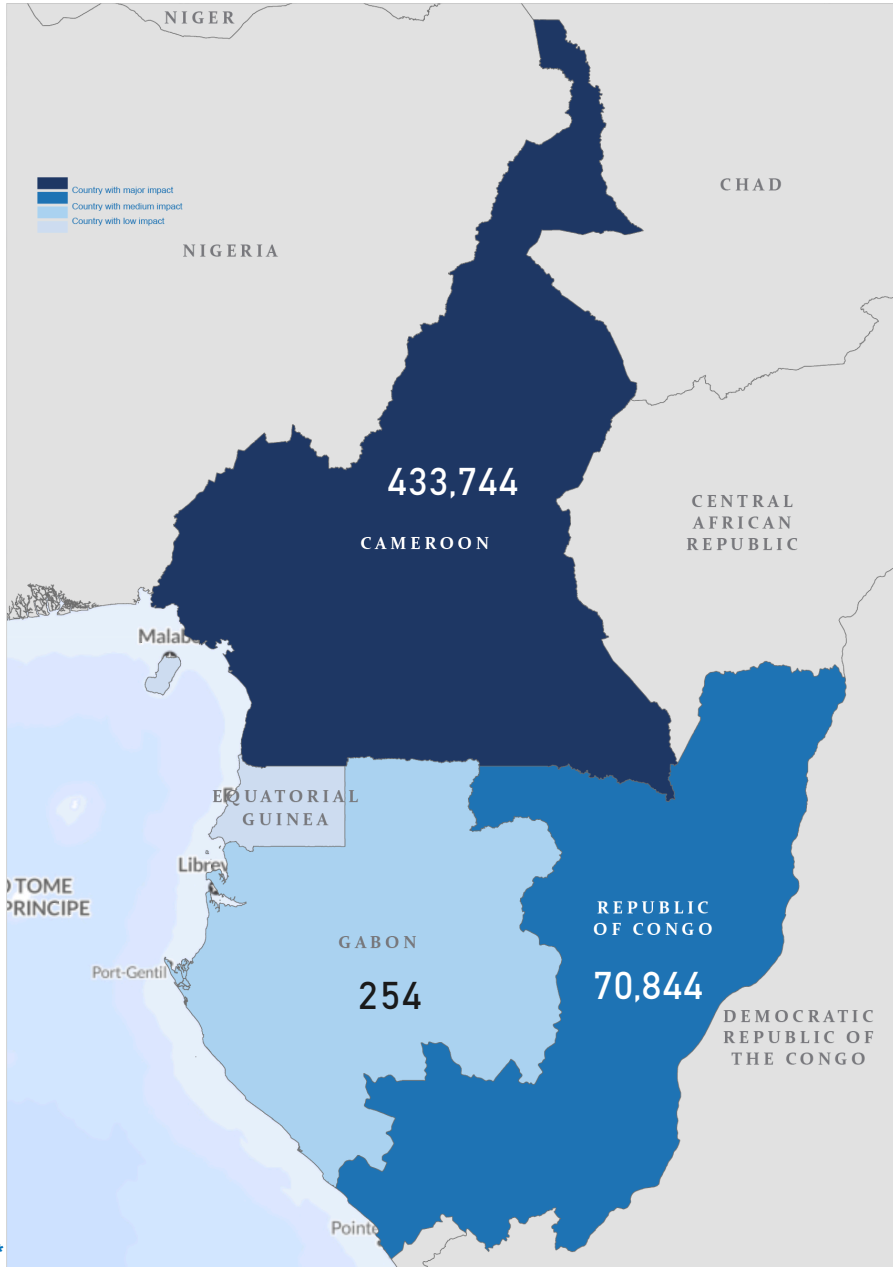

(Cameroon - Equatorial Guinea - Republic of Congo - Sao Tome & Principe)

2,299,948

FORCIBLY DISPLACED PERSONS

475,401

REFUGEE

29,448

ASYLUM SEEKERS

The forcibly displaced persons also include:

1,004,257

INTERNALLY DISPLACED PERSONS (IDPs)

790,842

RETURNEES IDPs

Returnees & IDPs Source: IOM, OCHA [Displacement Tracking Matrix (DTM) August 2025, Multi-Sectorial Needs Assessment (MSNA) August 2025];

Pop_Type	Cameroon	Congo, Republic of the	Equatorial Guinea	Gabon	Sao Tome and Principe	Total
Asylum Seeker	21,223	8,129	2	92	2	29,448
IDPs	1,004,257					1,004,257
Refugee	412,521	62,715	3	162		475,401
Returnee IDPs	790,842					790,842
Total	2,228,843	70,844	5	254	2	2,299,948