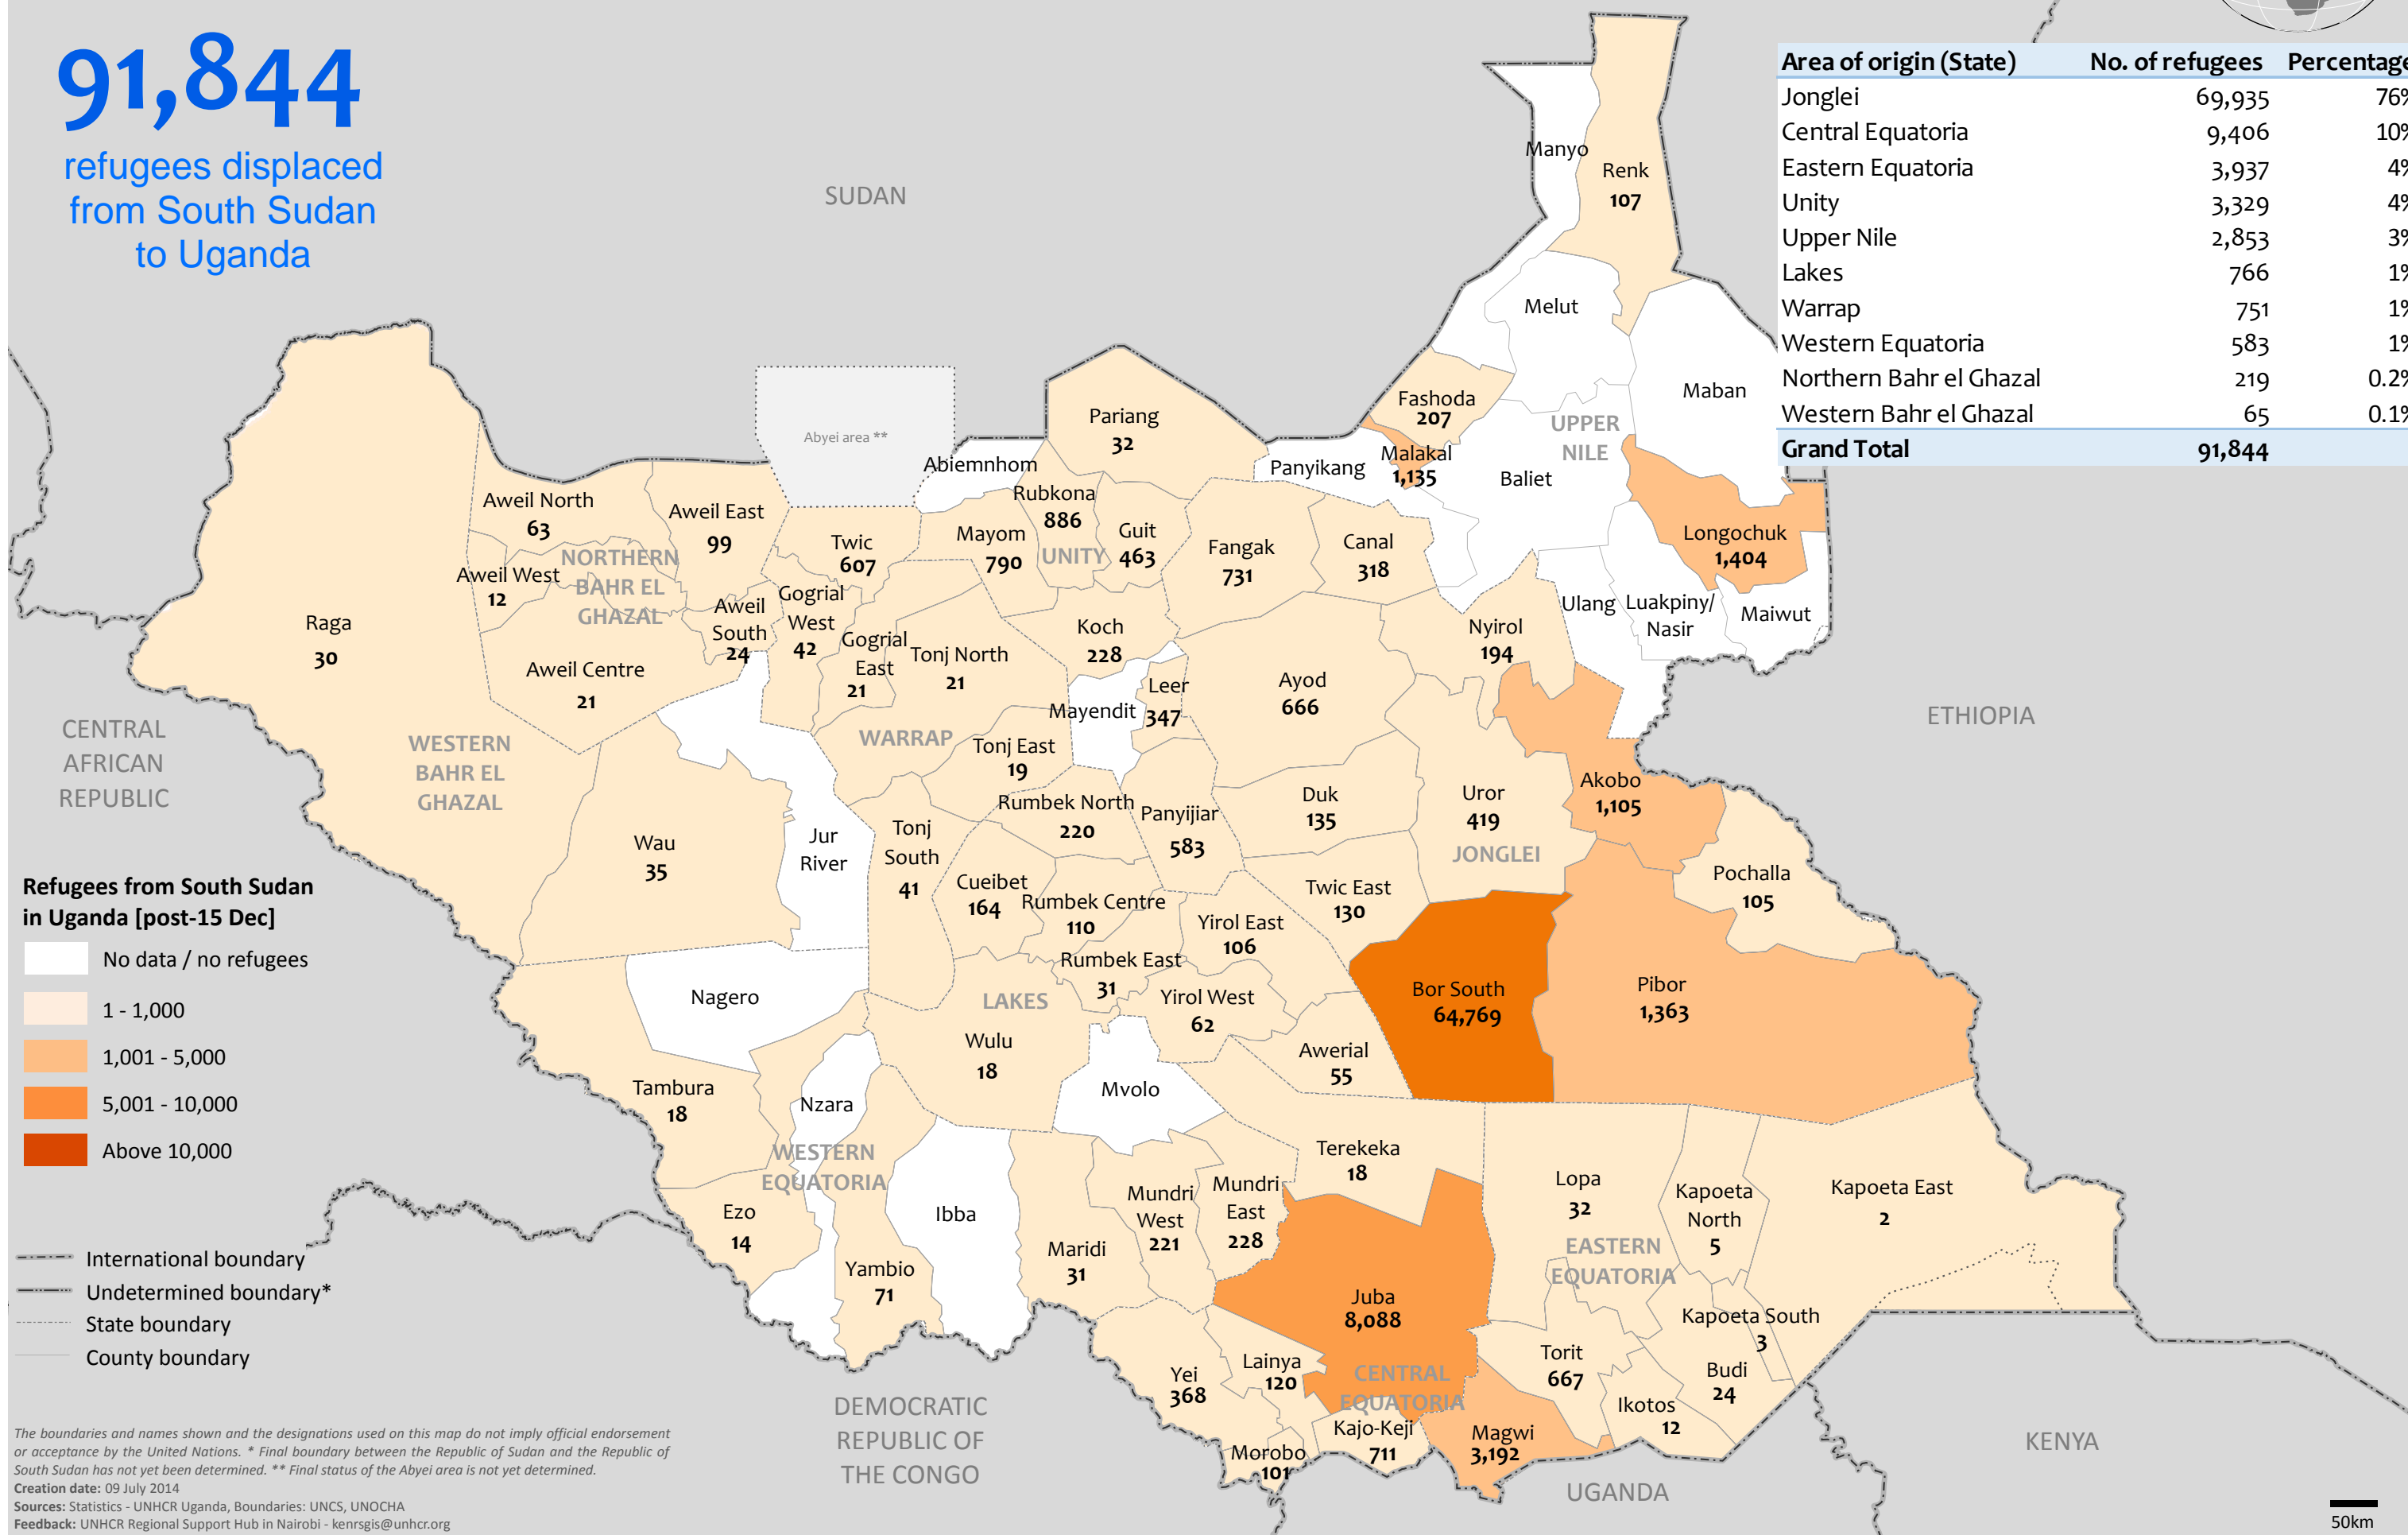

South Sudan: Areas of origin of newly arrived refugees in Uganda

[15 Dec 2013 - 06 May 2014]

91,844

refugees displaced
from South Sudan
to Uganda

Area of origin (State)	No. of refugees	Percentage
Jonglei	69,935	76%
Central Equatoria	9,406	10%
Eastern Equatoria	3,937	4%
Unity	3,329	4%
Upper Nile	2,853	3%
Lakes	766	1%
Warrap	751	1%
Western Equatoria	583	1%
Northern Bahr el Ghazal	219	0.2%
Western Bahr el Ghazal	65	0.1%
Grand Total	91,844	

50km