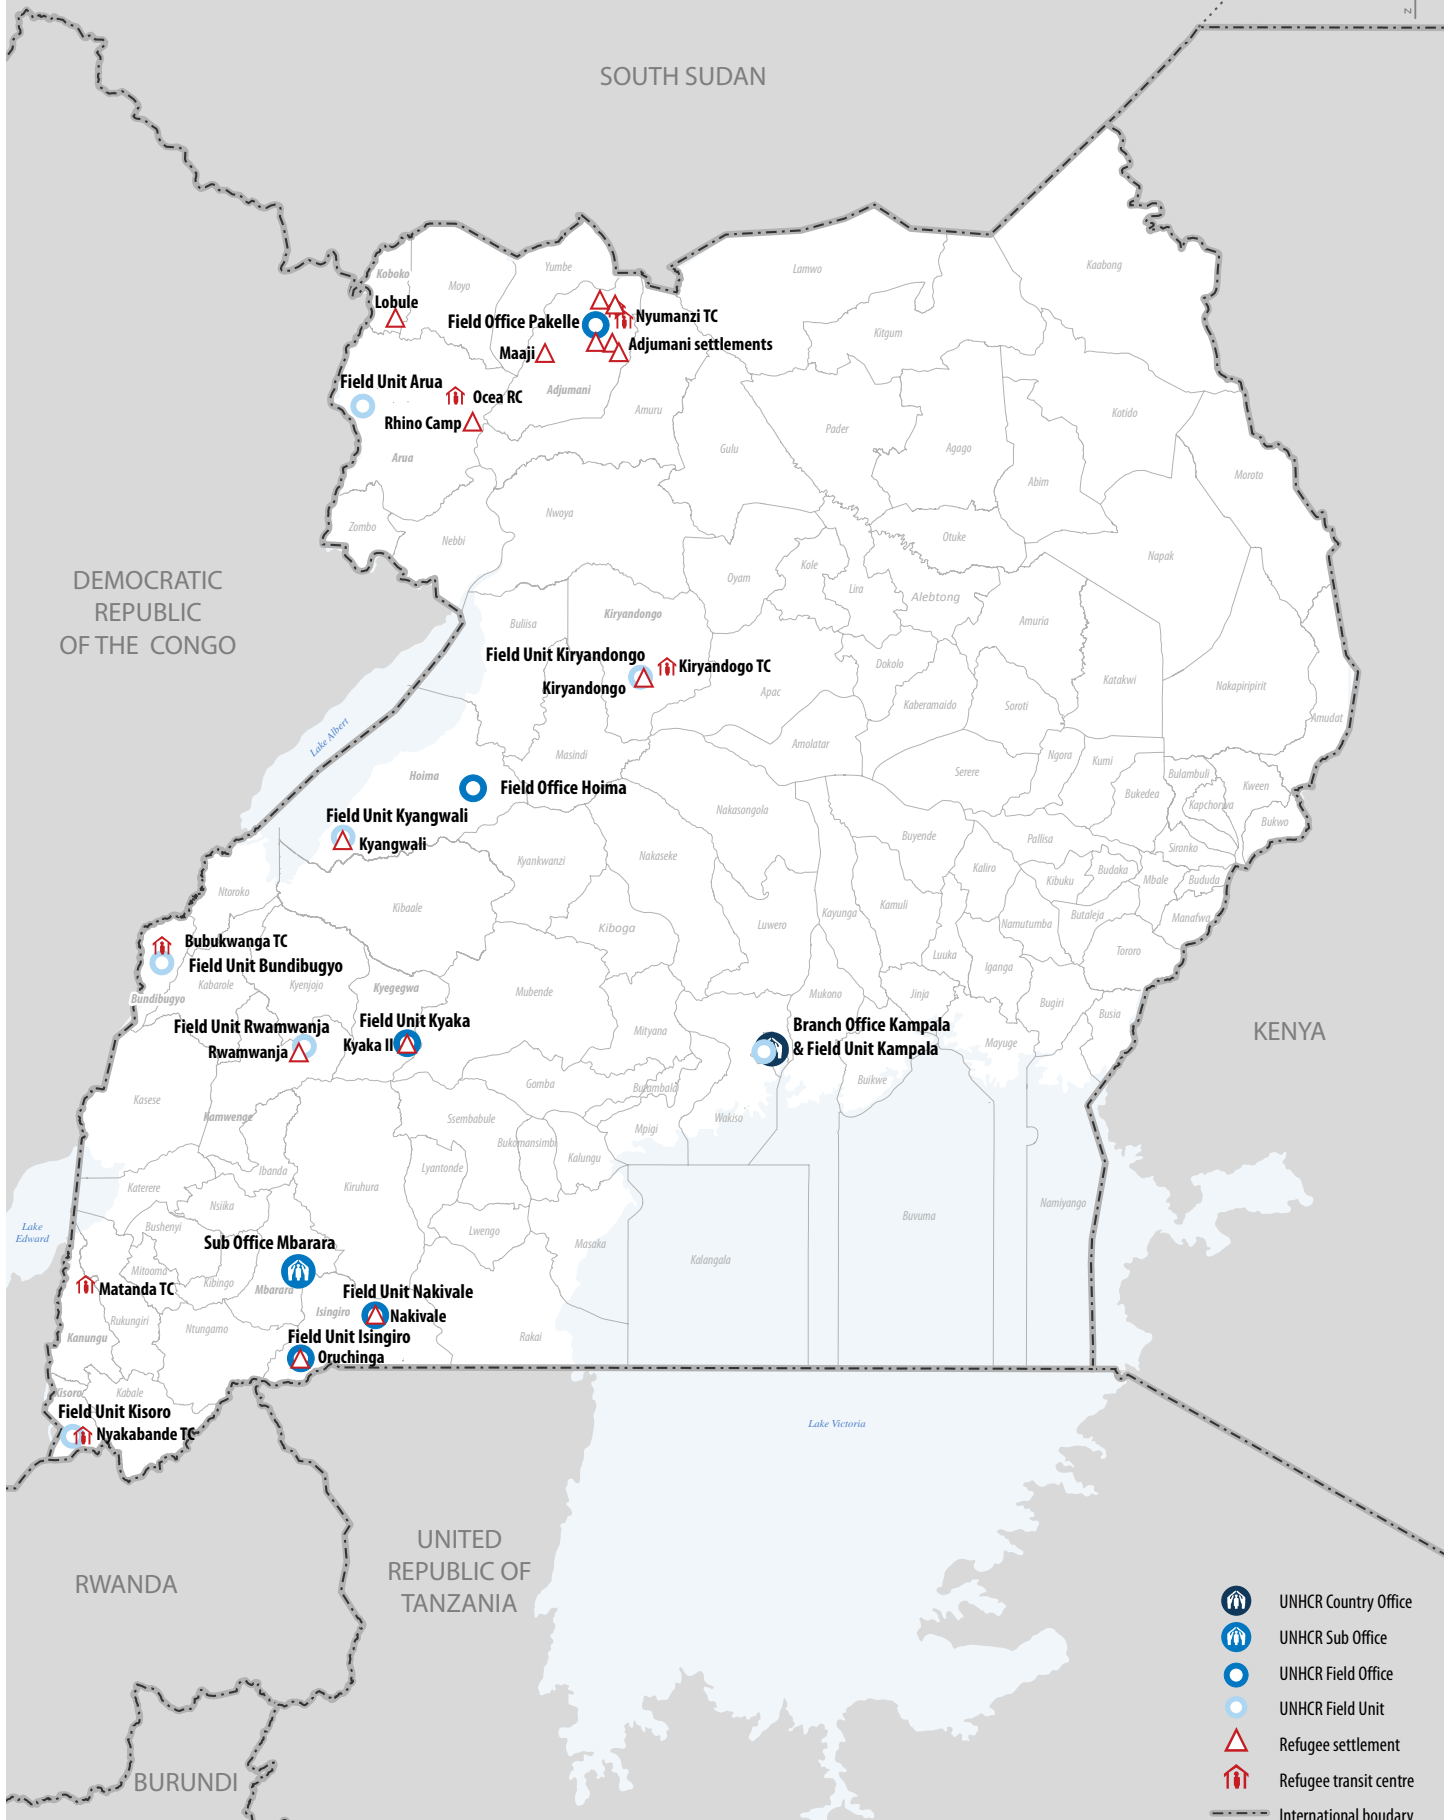

SOUTH SUDAN

DEMOCRATIC
REPUBLIC
OF THE CONGO

KENYA

RWANDA

UNITED
REPUBLIC OF
TANZANIA

BURUNDI

The boundaries and names shown and the designations used on this map do not imply official endorsement or acceptance by the United Nations.
Creation date: 07 April 2015 Sources: UNHCR, UNCS Feedback: UNHCR Regional Support Hub in Nairobi kenrgis@unhcr.org

-  UNHCR Country Office
-  UNHCR Sub Office
-  UNHCR Field Office
-  UNHCR Field Unit
-  Refugee settlement
-  Refugee transit centre
-  International boundary
-  District boundary