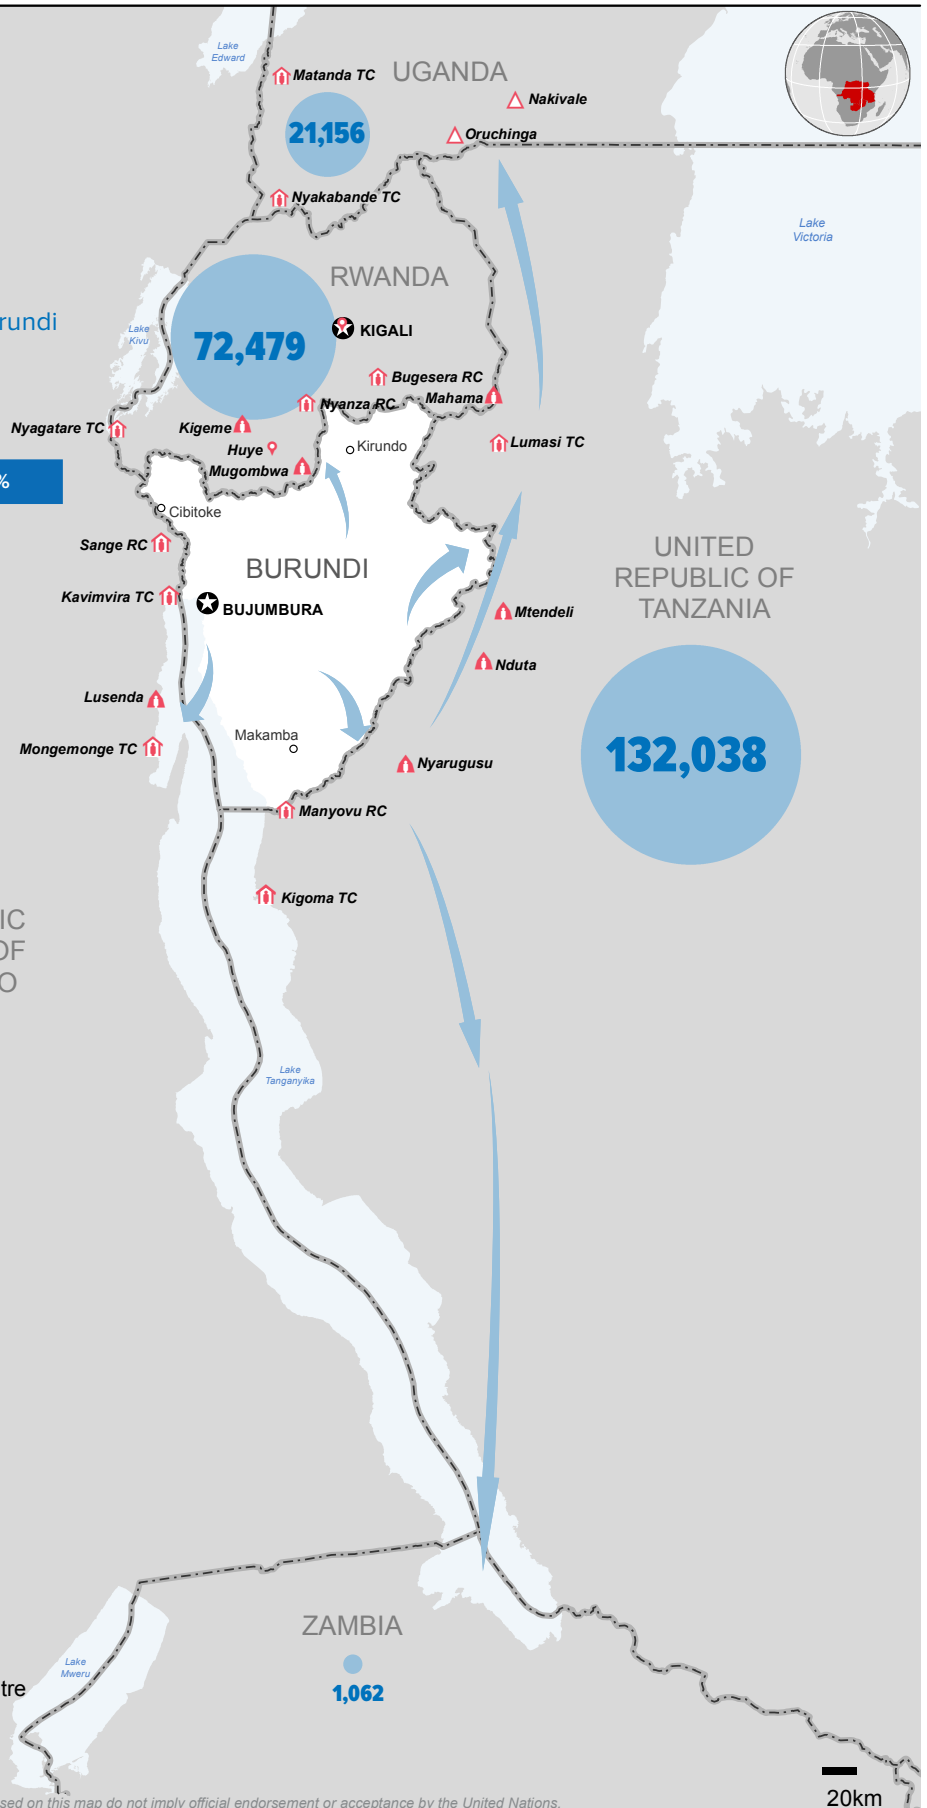

# Burundi Situation

## Displacement of Burundians into neighbouring countries since April 2015

as of 15 February 2016

# 247,581

newly arrived refugees from Burundi  
in neighbouring countries

### LEGEND

- Capital city
- Town of interest
- Refugee camp
- Refugee settlement
- Refugee reception/transit centre
- New arrivals from Burundi
- International boundary

The boundaries and names shown and the designations used on this map do not imply official endorsement or acceptance by the United Nations.