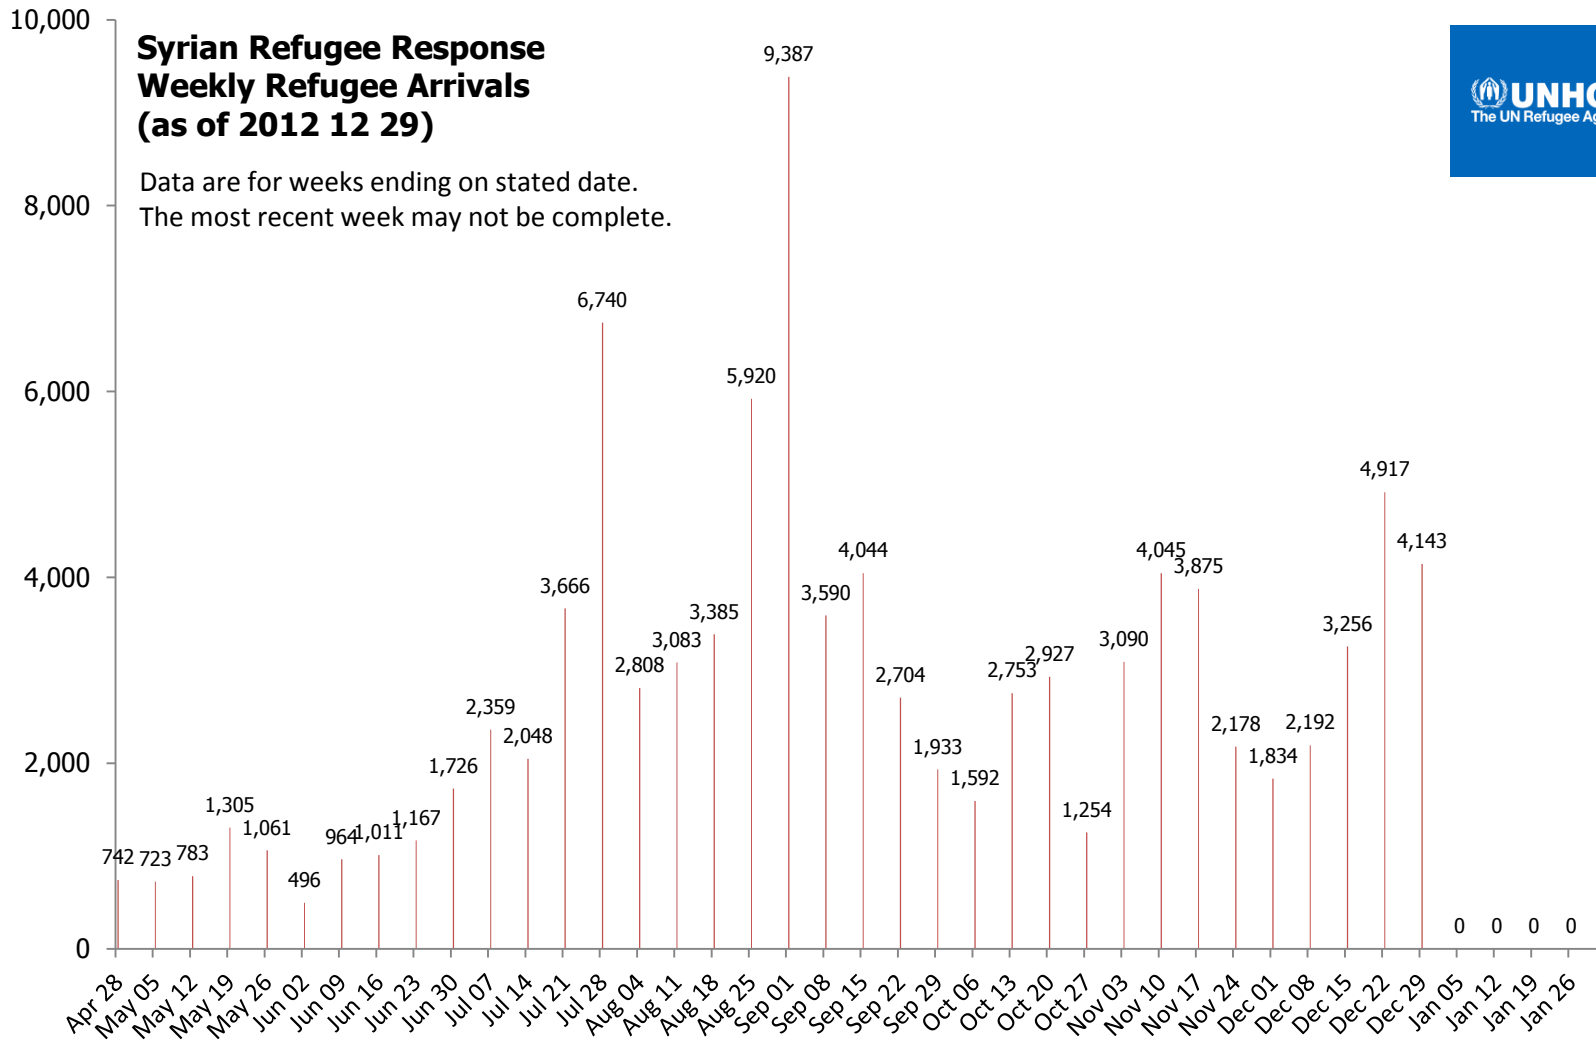

**Syrian Refugee Response
Daily Refugee Arrivals
(as of 2012 12 29)**

Syrian Refugee Response Weekly Refugee Arrivals (as of 2012 12 29)

Data are for weeks ending on stated date.
The most recent week may not be complete.

**Syrian Refugee Response
Monthly Refugee Arrivals
(as of 2012 12 29)**