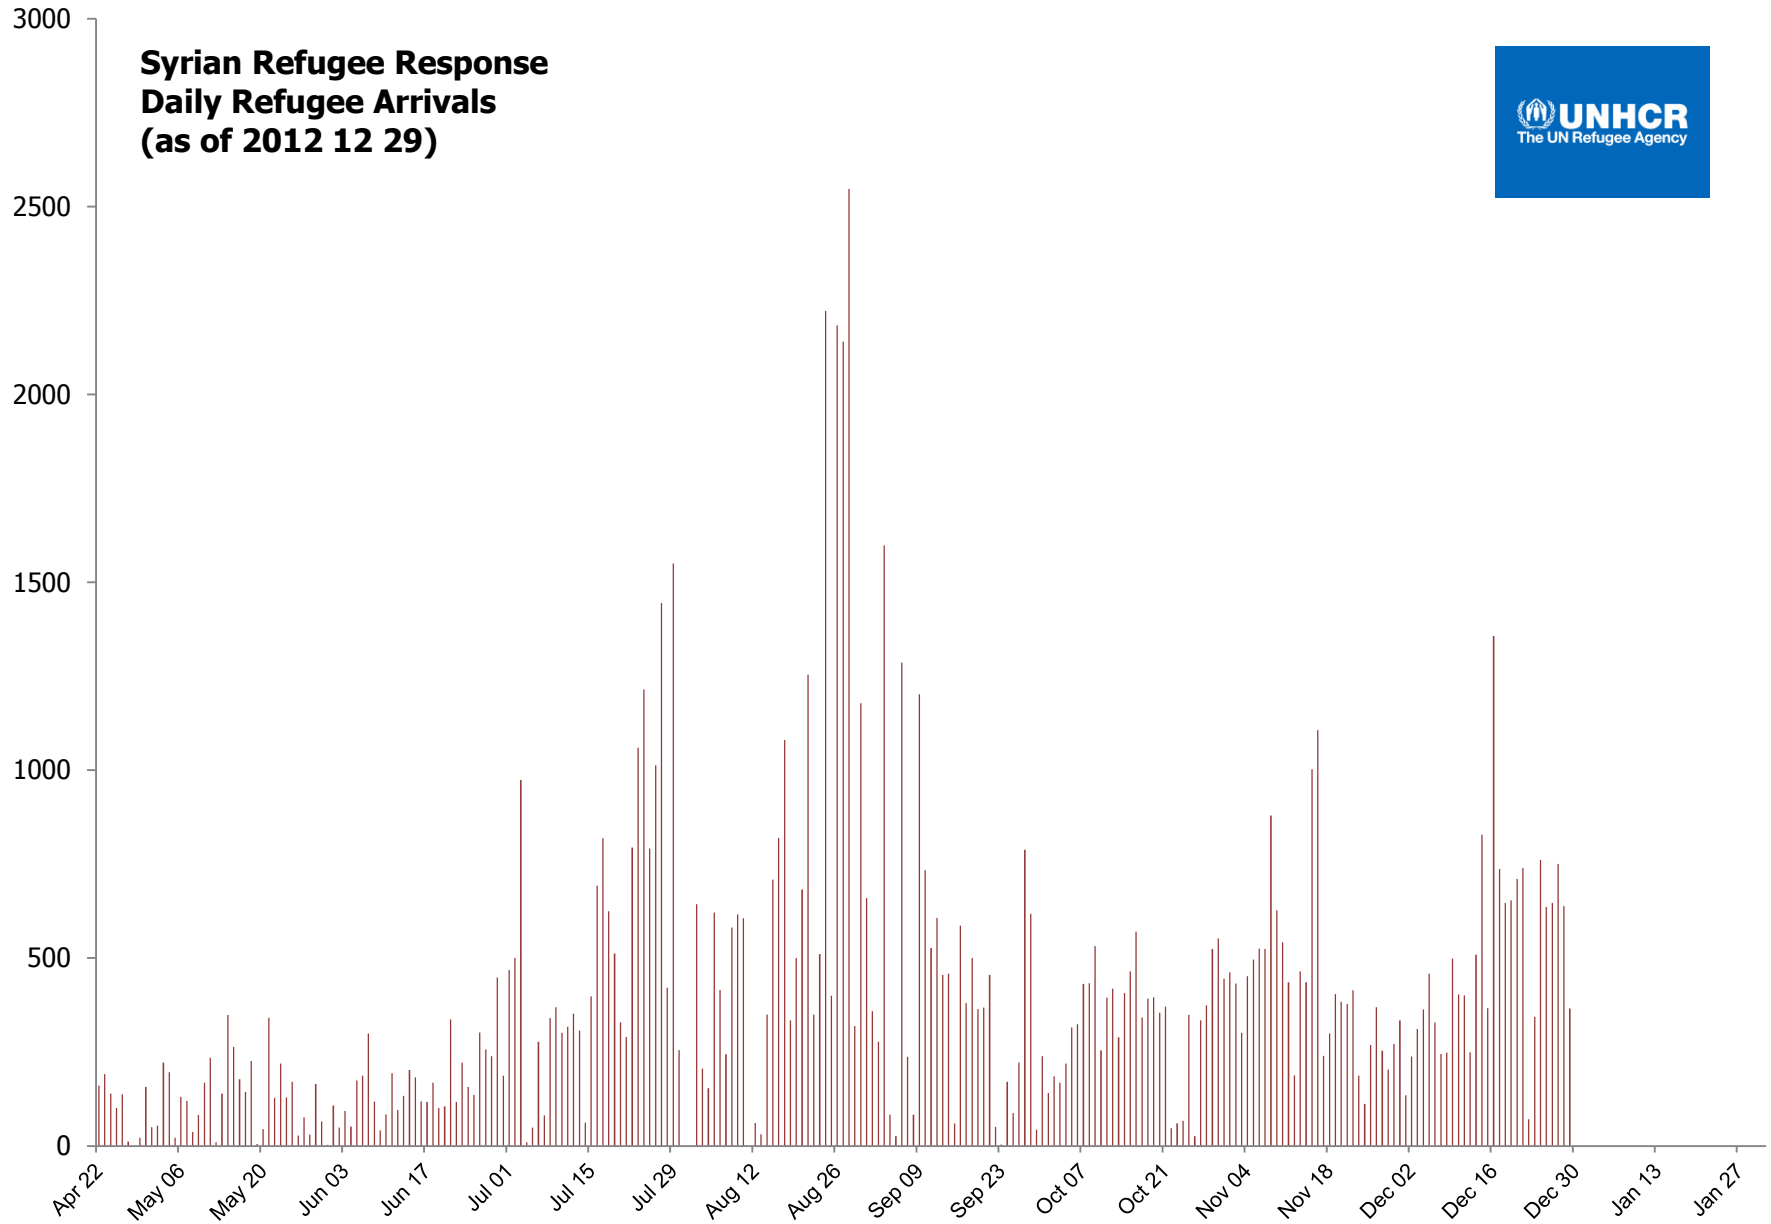

**Syrian Refugee Response
Daily Refugee Arrivals
(as of 2012 12 29)**

Syrian Refugee Response Weekly Refugee Arrivals (as of 2012 12 29)

Data are for weeks ending on stated date.
The most recent week may not be complete.

**Syrian Refugee Response
Monthly Refugee Arrivals
(as of 2012 12 29)**