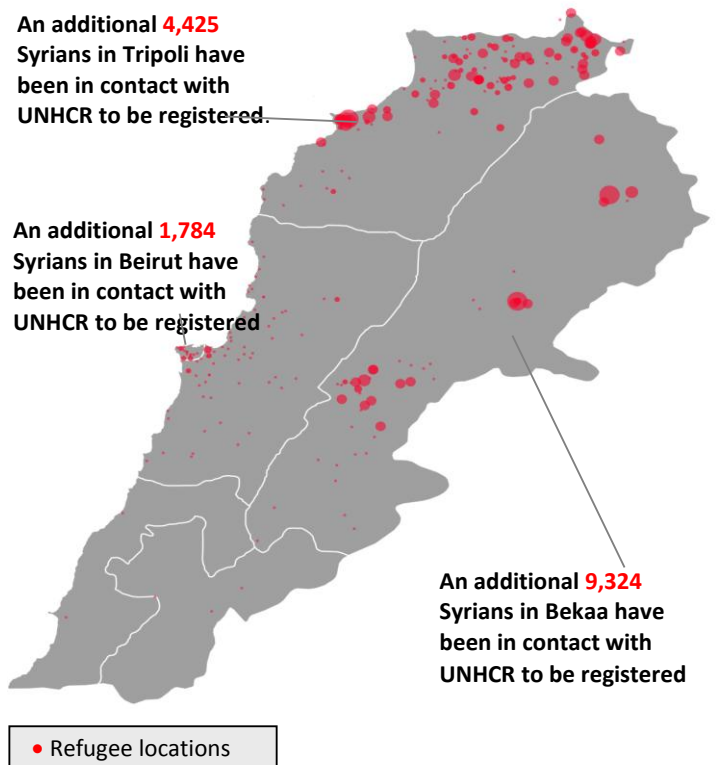

UNHCR Registered

Demographic Breakdown

Distribution of Syrians in Lebanon

Place of origin

Governorate	Persons	House holds	% Total
Beirut	491	216	1.2%
Mount Lebanon	711	300	1.69%
North	23,240	4,995	55.40%
Bekaa	17,456	3,786	41.61%
South	51	22	0.12%
Total Lebanon	41,949	9,319	100.0%