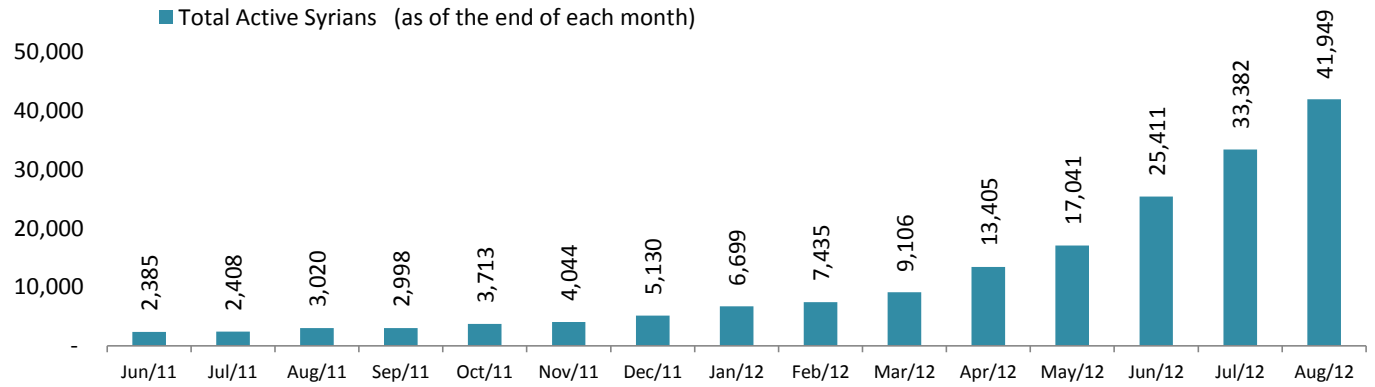

UNHCR Registered

Demographic Breakdown

Distribution of Syrians in Lebanon

Place of origin

Governorate	Persons	House holds	% Total
Beirut	491	216	1.2%
Mount Lebanon	711	300	1.69%
North	23,240	4,995	55.40%
Bekaa	17,456	3,786	41.61%
South	51	22	0.12%
Total Lebanon	41,949	9,319	100.0%