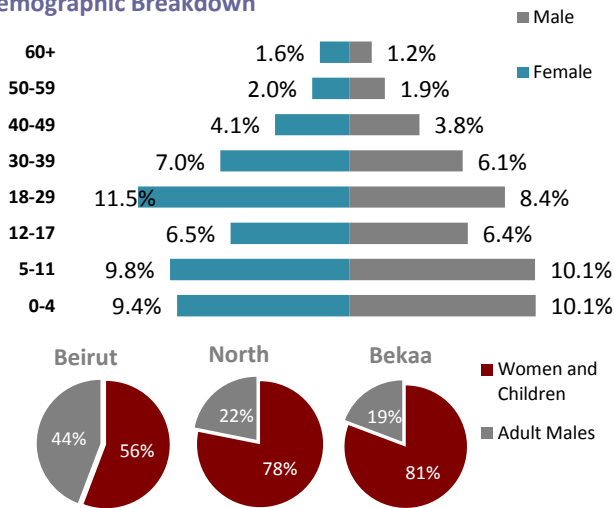

UNHCR Registered

Demographic Breakdown

Distribution of Syrians in Lebanon

Place of origin

Governorate	Persons	House holds	% Total
Beirut	491	216	1.2%
Mount Lebanon	711	300	1.69%
North	23,240	4,995	55.40%
Bekaa	17,456	3,786	41.61%
South	51	22	0.12%
Total Lebanon	41,949	9,319	100.0%