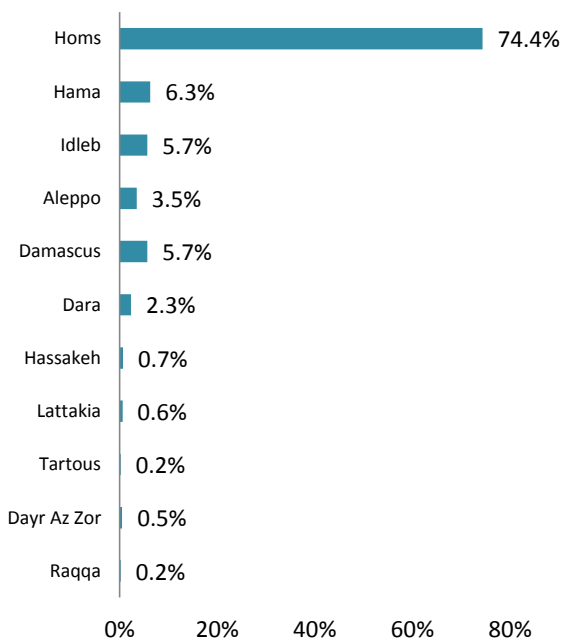

UNHCR Registered

Demographic Breakdown

Distribution of Syrians in Lebanon

Place of origin

Governorate	Persons	House holds	% Total
Beirut	491	216	1.2%
Mount Lebanon	711	300	1.69%
North	23,240	4,995	55.40%
Bekaa	17,456	3,786	41.61%
South	51	22	0.12%
Total Lebanon	41,949	9,319	100.0%