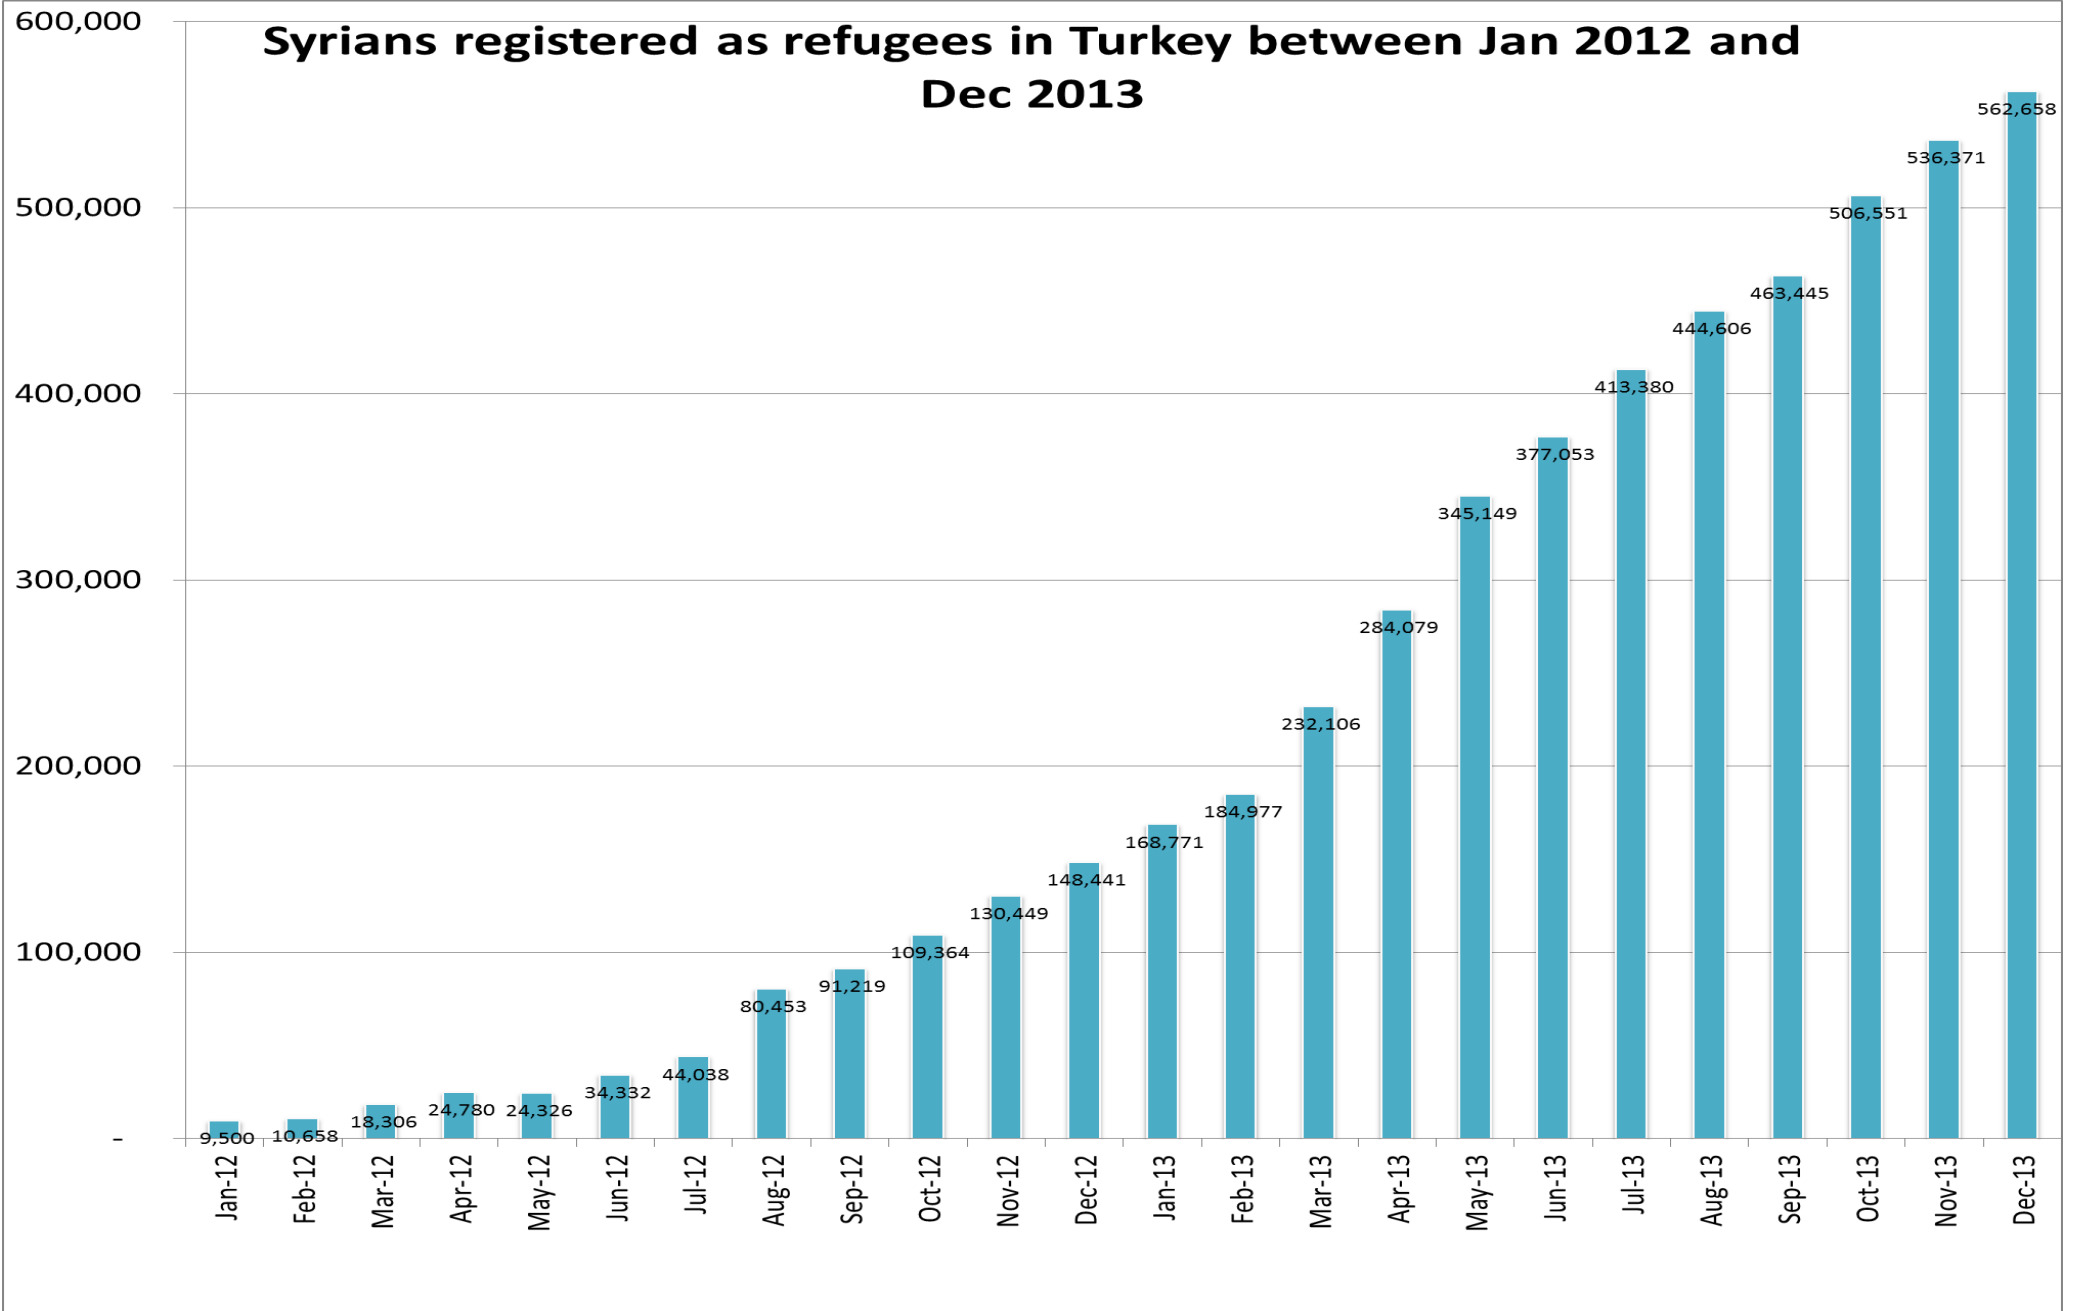

Syrians registered as refugees in Turkey between Jan 2012 and Dec 2013

Data source: AFAD, Ministry of Foreign Affairs