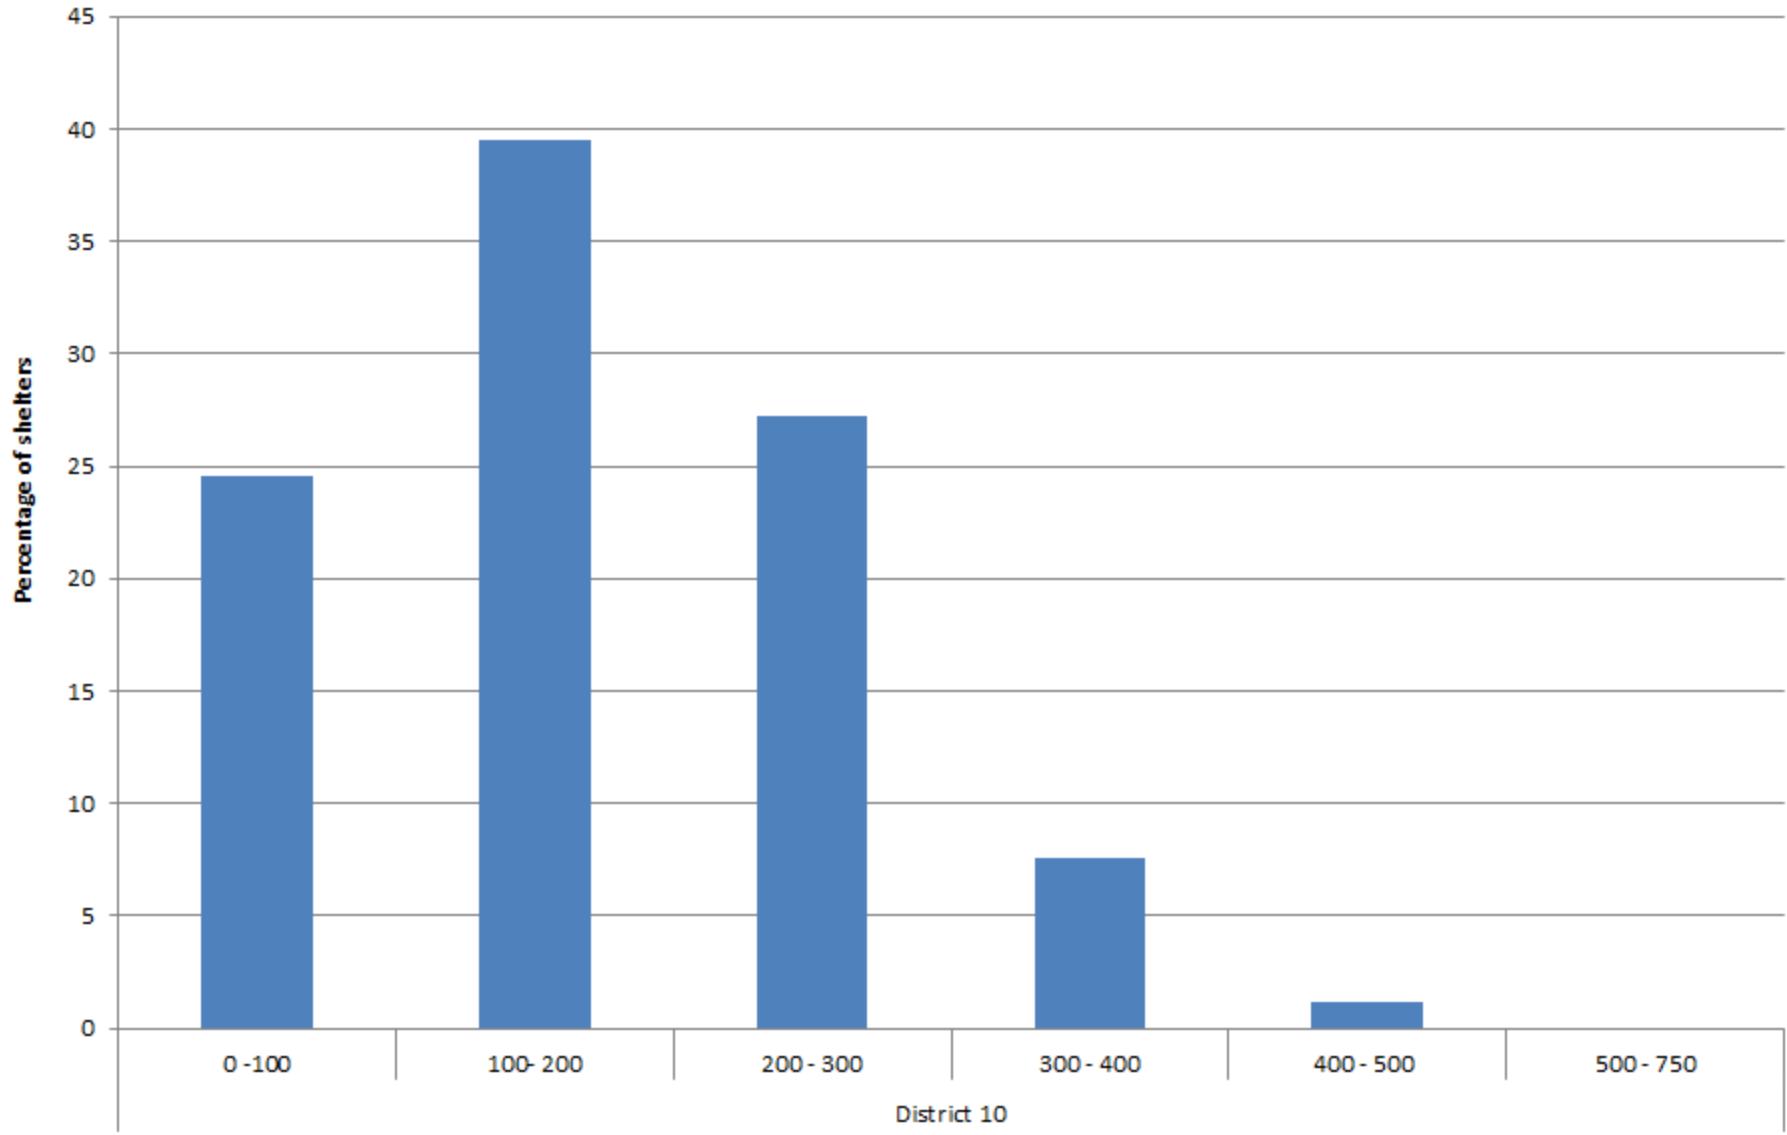

District  Distance

Sum of % Shelter

District 6

Distance in meter between friendly spaces and shelters in meter

District   
Distance

Sum of % Shelter

District 7

Distance in meter between friendly spaces and shelters in meter

District  Distance

Sum of % Shelter

District  Distance

Sum of % Shelter

Distance in meter between friendly spaces and shelters in meter

District  Distance

Sum of % Shelter

Distance in meter between friendly spaces and shelters in meter

District  Distance

Sum of % Shelter

District 11

Distance in meter between friendly spaces and shelters in meter

District Distance

Sum of % Shelter

District 12

Distance in meter between friendly spaces and shelters in meter

District   
Distance

Sum of % Shelter

Distance in meter between friendly spaces and shelters in meter

District  Distance