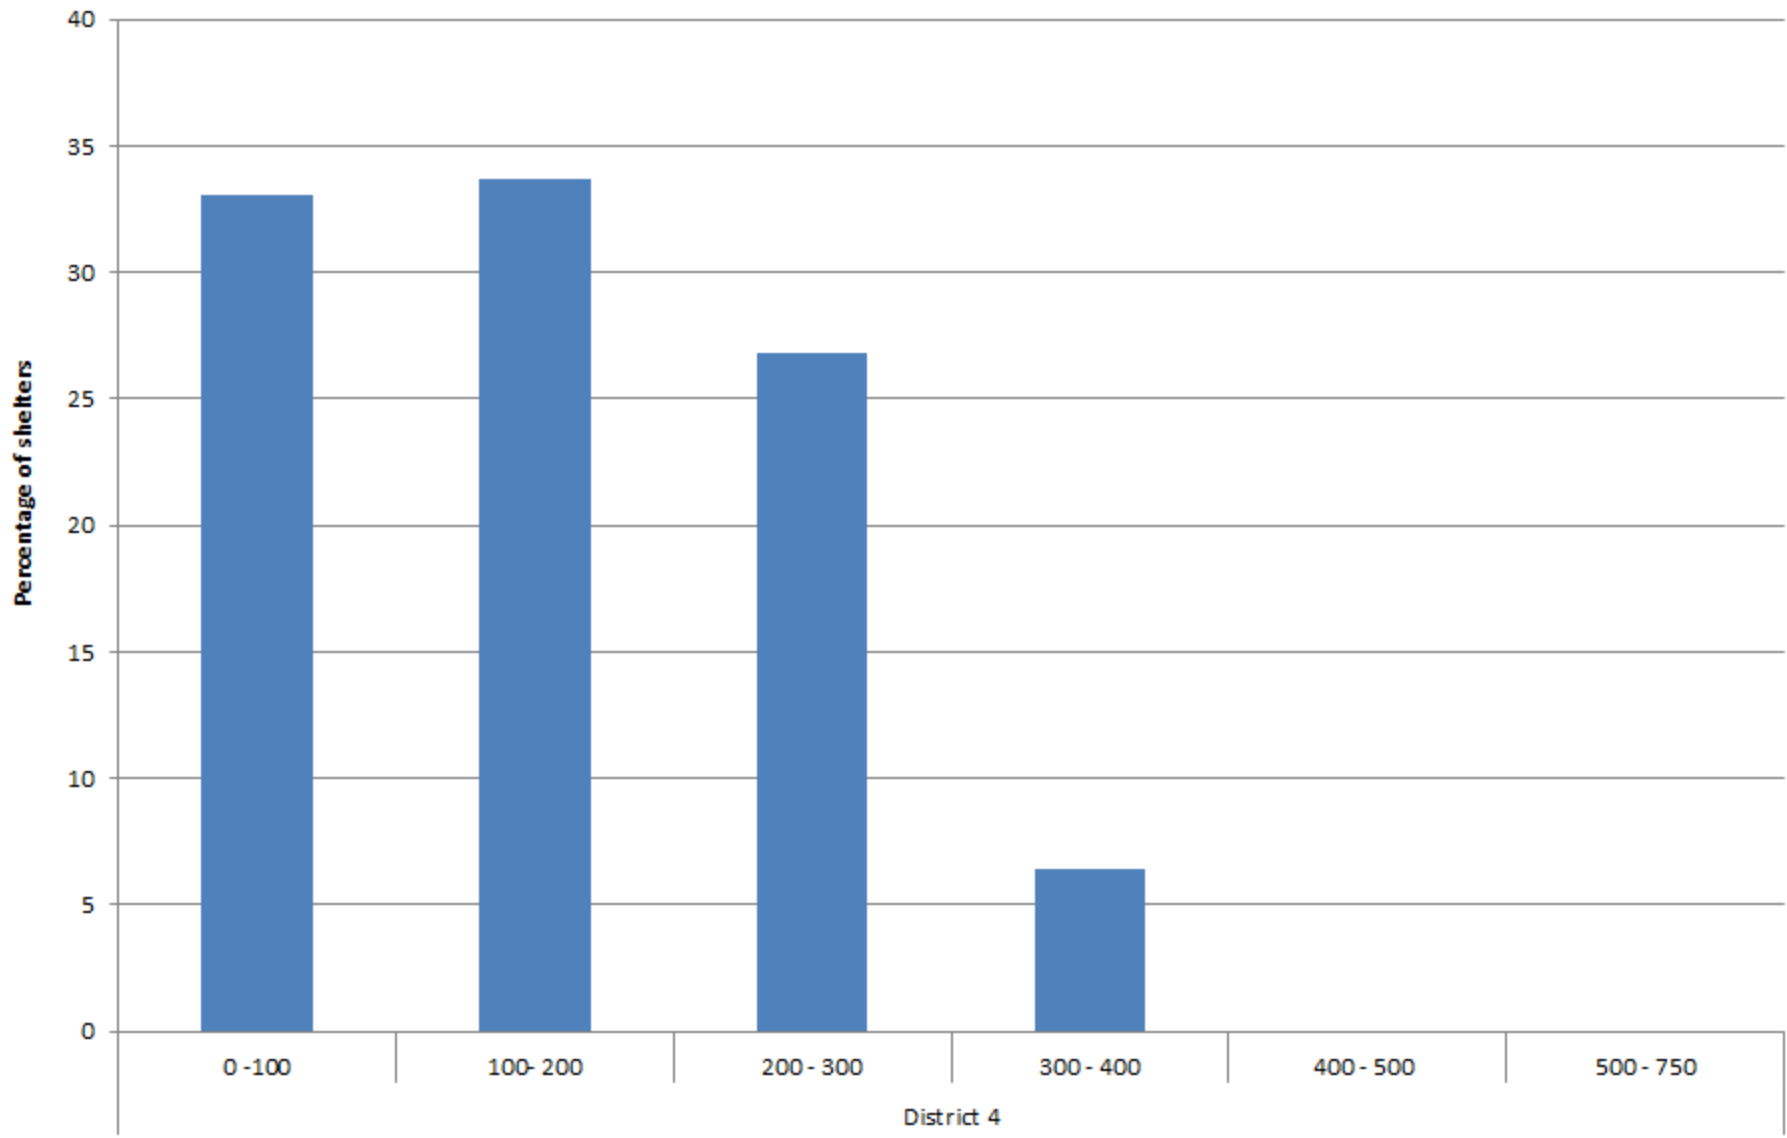

District  Distance

Sum of % Shelter

Distance in meter between friendly spaces and shelters in meter

District Distance

Sum of % Shelter

District 3

Distance in meter between friendly spaces and shelters in meter

District   
Distance

Sum of % Shelter

District 4

Distance in meter between friendly spaces and shelters in meter

District Distance

Sum of % Shelter

Distance in meter between friendly spaces and shelters in meter

District  Distance

Sum of % Shelter

District 6

Distance in meter between friendly spaces and shelters in meter

District   
Distance

Sum of % Shelter

District 7

Distance in meter between friendly spaces and shelters in meter

District  Distance

Sum of % Shelter

District  Distance

Sum of % Shelter

Distance in meter between friendly spaces and shelters in meter

District  Distance

Sum of % Shelter

Distance in meter between friendly spaces and shelters in meter