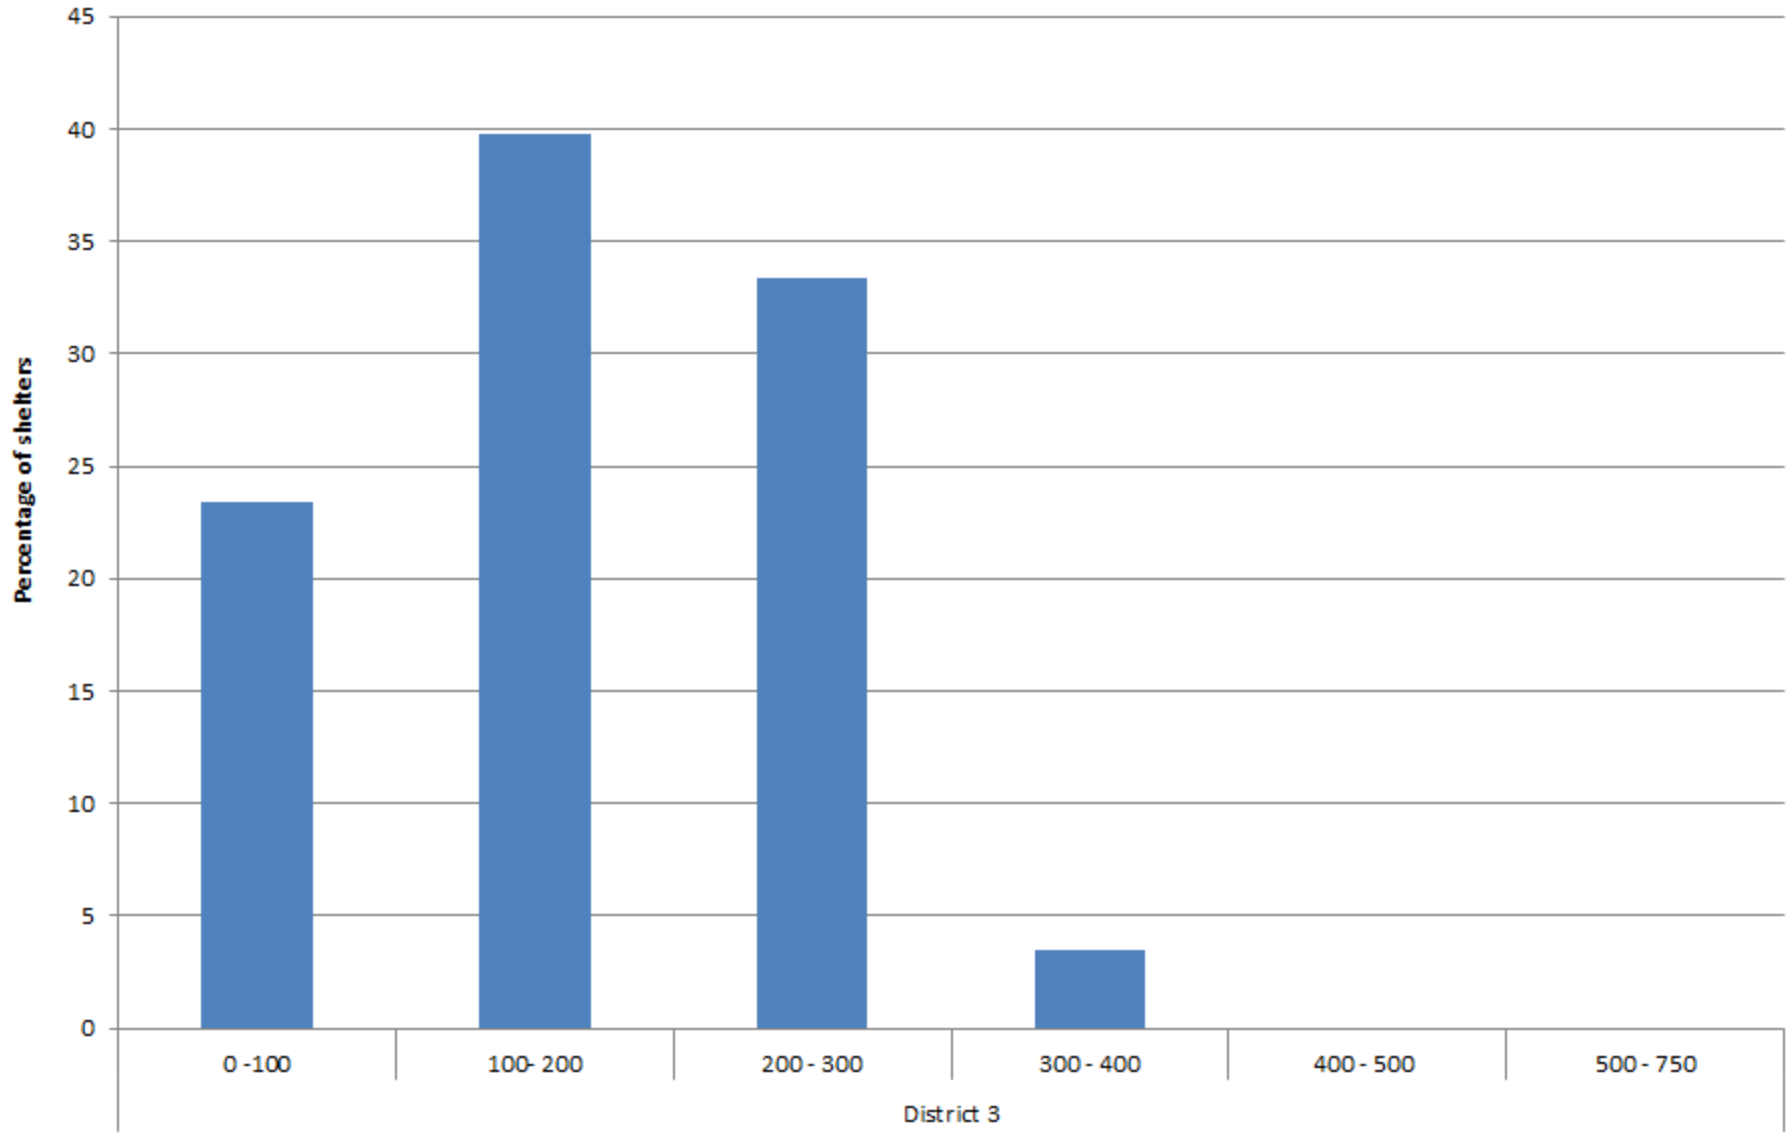

District  Distance

Sum of % Shelter

Distance in meter between friendly spaces and shelters in meter

District Distance

Sum of % Shelter

District 3

Distance in meter between friendly spaces and shelters in meter

District   
Distance

Sum of % Shelter

District 4

Distance in meter between friendly spaces and shelters in meter

District Distance

Sum of % Shelter

Distance in meter between friendly spaces and shelters in meter