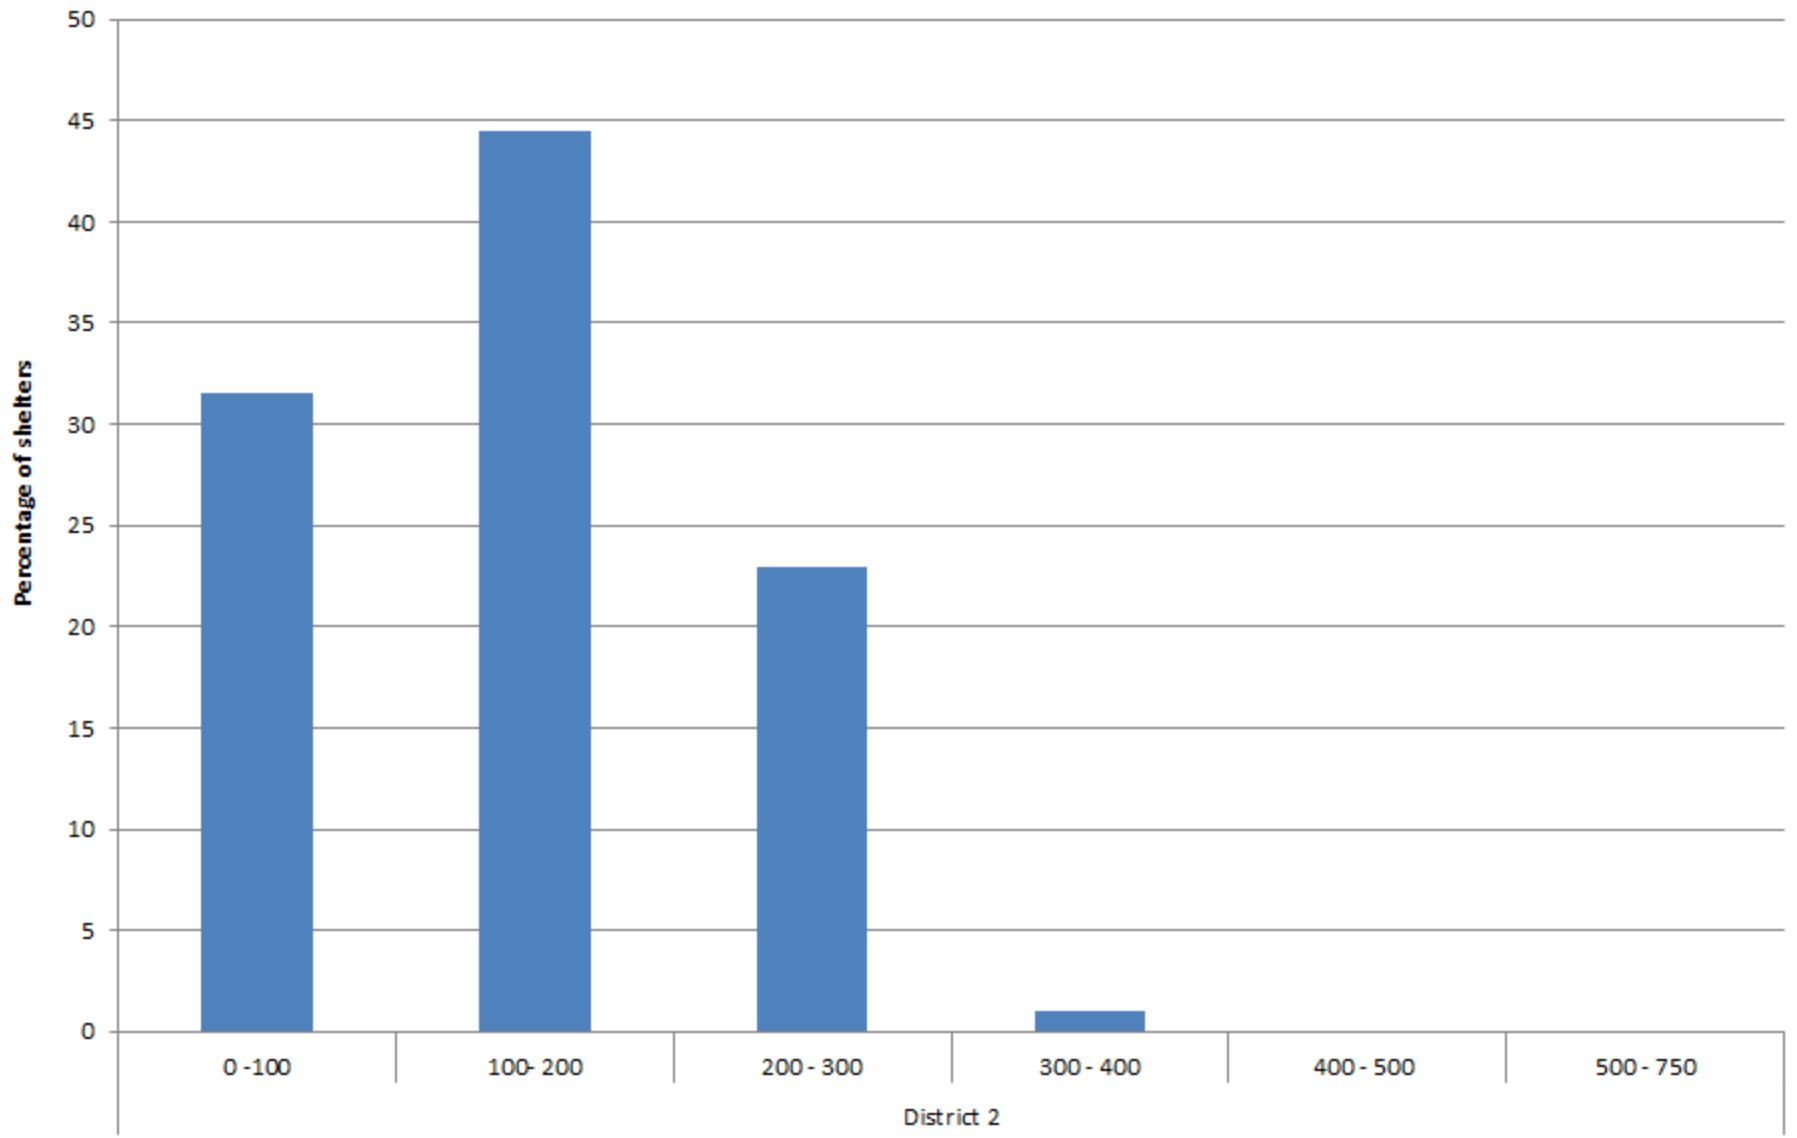

# FRIENDLY SPACES CATCHEMENT AREAS ANALYSIS

Distance in meter between friendly spaces  
and shelters in Zaatari camp

CHILD PROTECTION SECTION

UNICEF JORDAN

March 2014

Sum of % Shelter

Distance in meter between friendly spaces and shelters in meter

District  Distance

Sum of % Shelter

Distance in meter between friendly spaces and shelters in meter

District Distance

Sum of % Shelter

District 3

Distance in meter between friendly spaces and shelters in meter

District   
Distance

Sum of % Shelter

District 4

Distance in meter between friendly spaces and shelters in meter

District Distance

Sum of % Shelter

Distance in meter between friendly spaces and shelters in meter