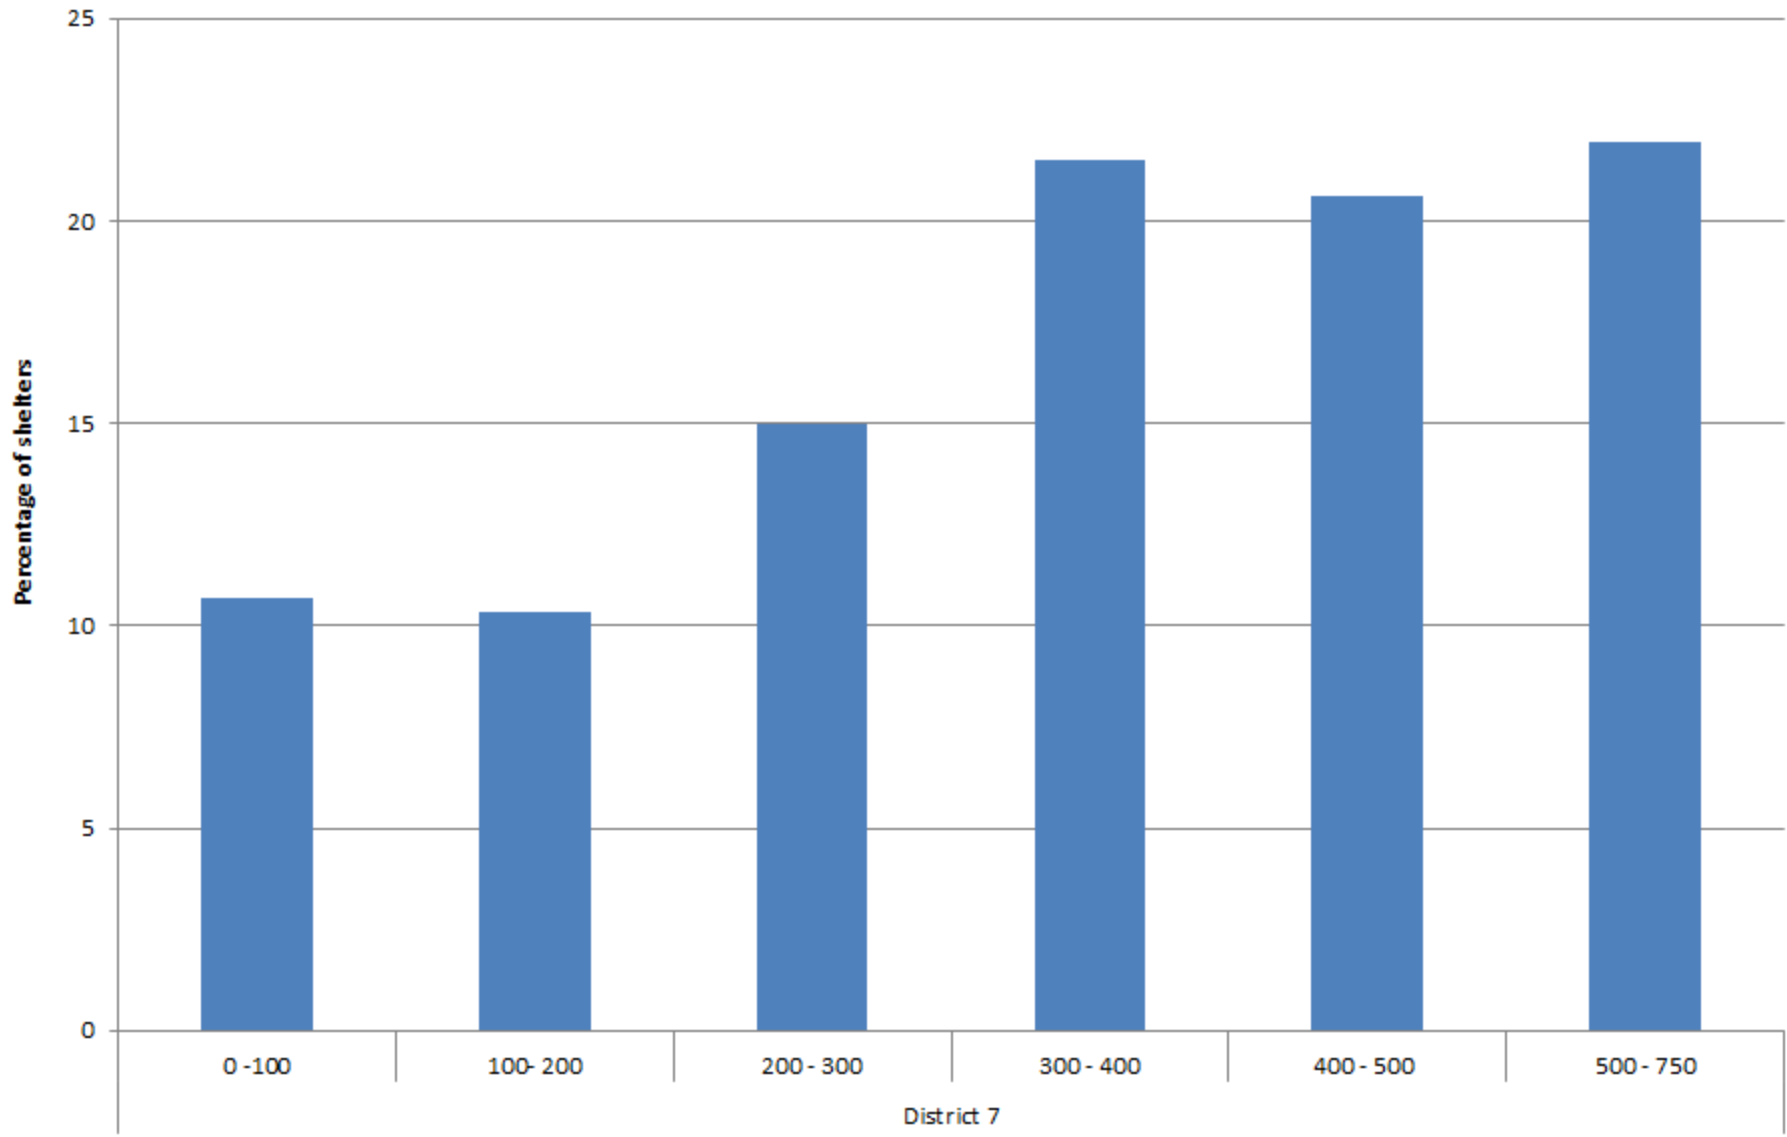

District   
Distance

Sum of % Shelter

District 4

Distance in meter between friendly spaces and shelters in meter

District Distance

Sum of % Shelter

Distance in meter between friendly spaces and shelters in meter

District  Distance

Sum of % Shelter

District 6

Distance in meter between friendly spaces and shelters in meter

District   
Distance

Sum of % Shelter

District 7

Distance in meter between friendly spaces and shelters in meter

District  Distance

Sum of % Shelter

District  Distance

Sum of % Shelter

Distance in meter between friendly spaces and shelters in meter

District  Distance

Sum of % Shelter

Distance in meter between friendly spaces and shelters in meter