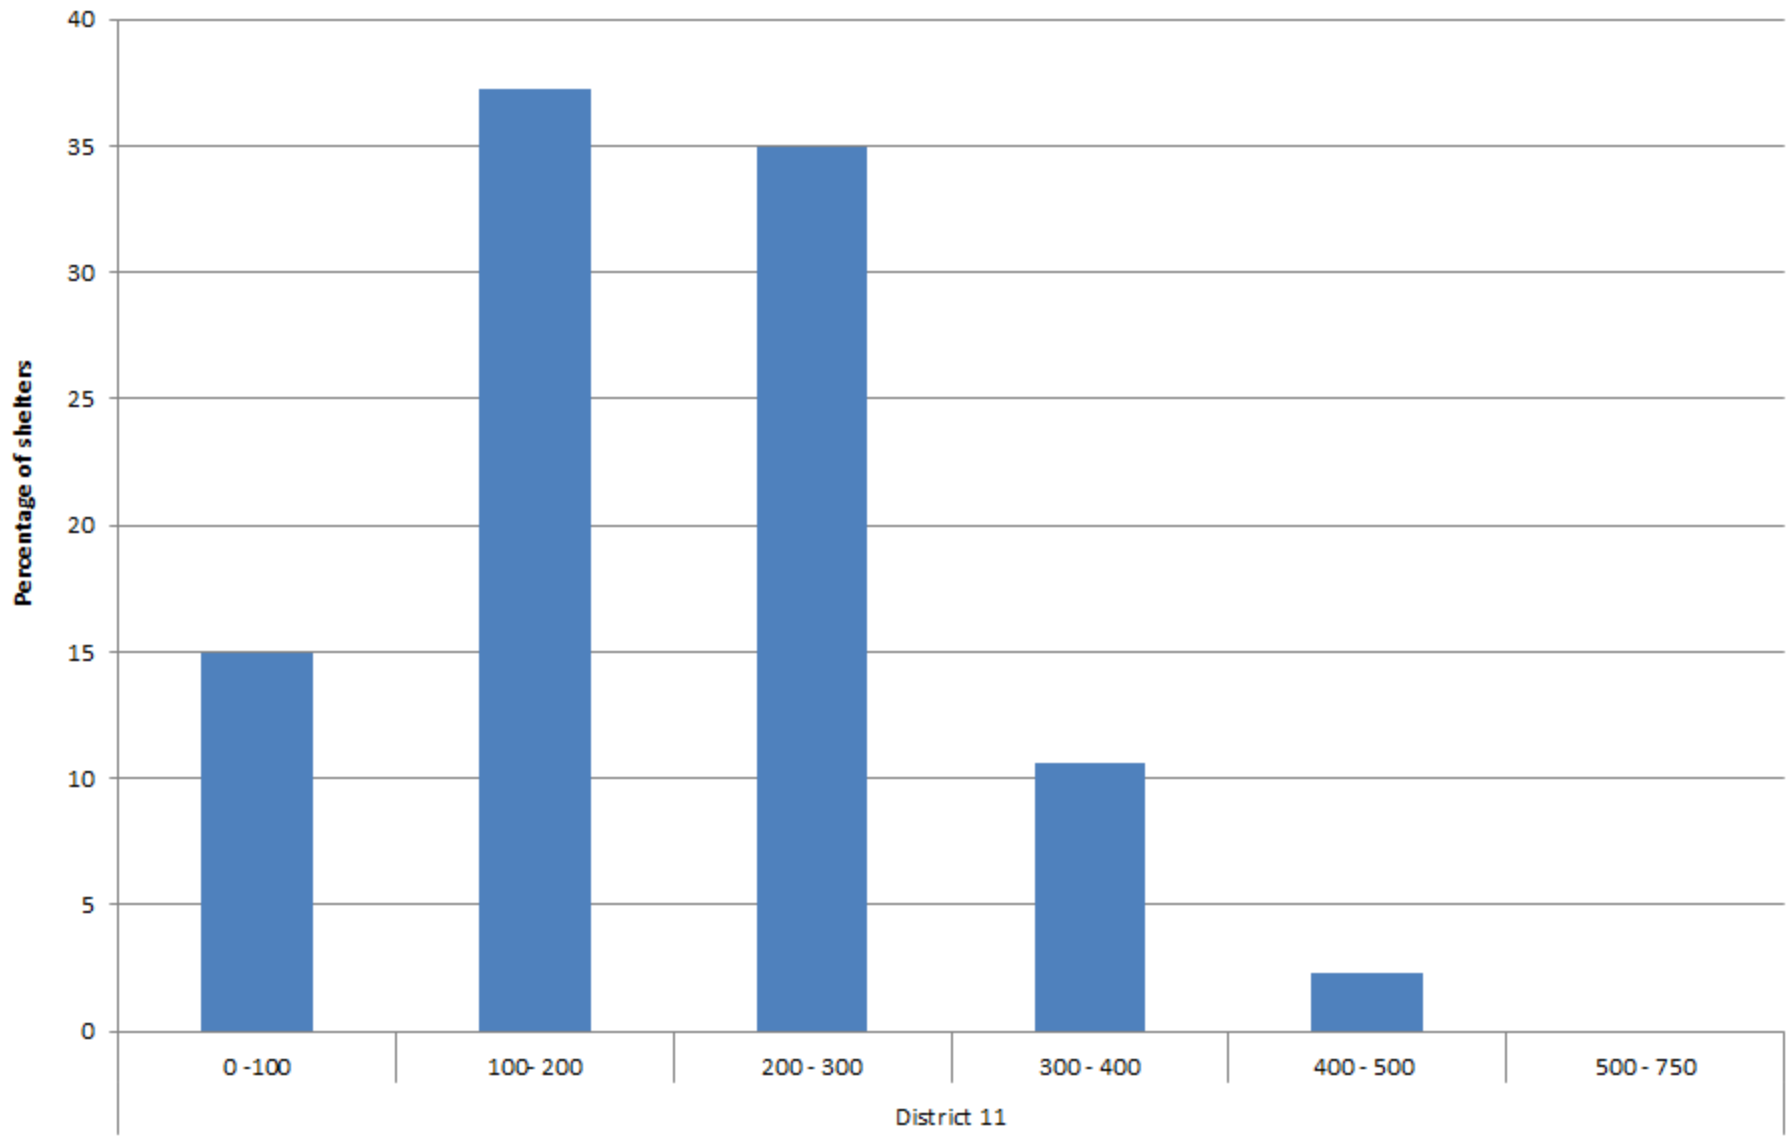

District  Distance

Sum of % Shelter

District 6

Distance in meter between friendly spaces and shelters in meter

District   
Distance

Sum of % Shelter

District 7

Distance in meter between friendly spaces and shelters in meter

District  Distance

Sum of % Shelter

District  Distance

Sum of % Shelter

Distance in meter between friendly spaces and shelters in meter

District  Distance

Sum of % Shelter

Distance in meter between friendly spaces and shelters in meter

District  Distance

Sum of % Shelter

District 11

Distance in meter between friendly spaces and shelters in meter

District Distance

Sum of % Shelter

District 12

Distance in meter between friendly spaces and shelters in meter