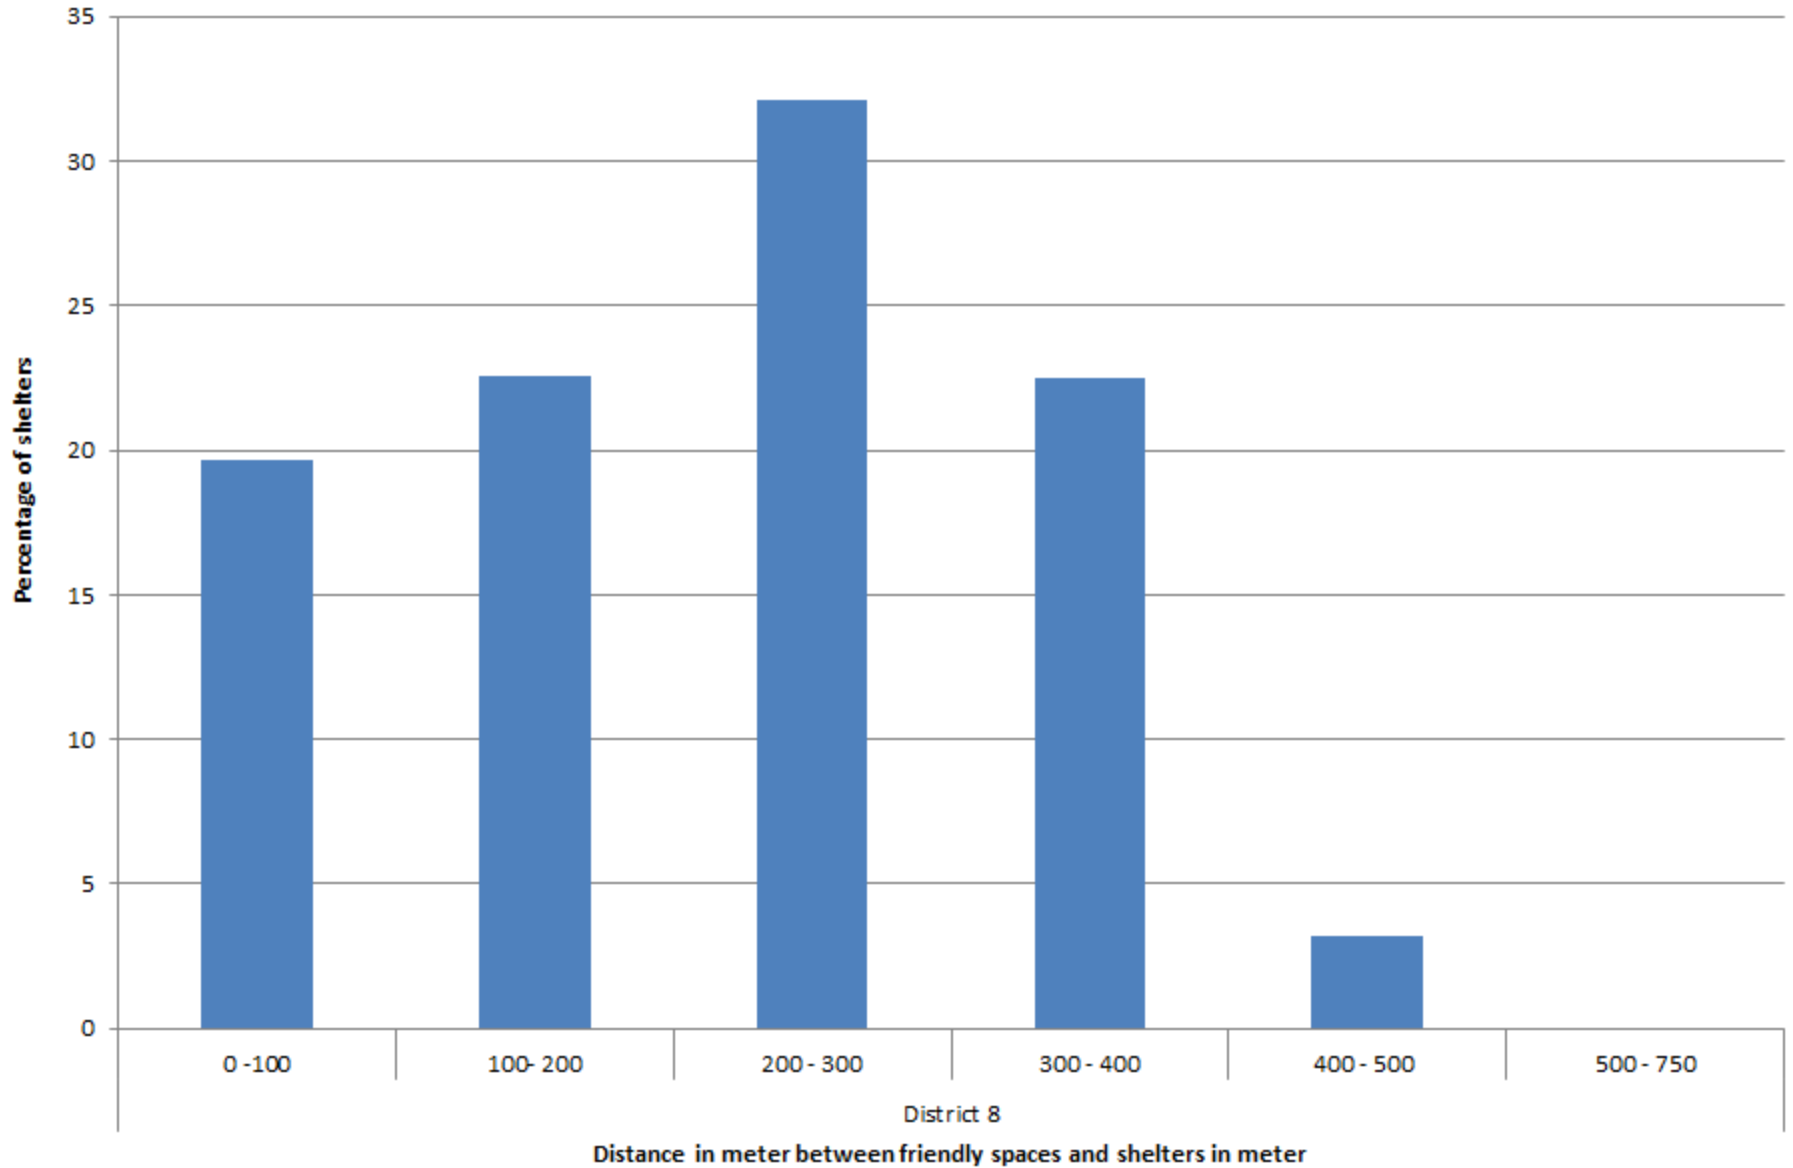

District  Distance

Sum of % Shelter

District 6

Distance in meter between friendly spaces and shelters in meter

District   
Distance

Sum of % Shelter

District 7

Distance in meter between friendly spaces and shelters in meter

District  Distance

Sum of % Shelter

District  Distance

Sum of % Shelter

Distance in meter between friendly spaces and shelters in meter

District  Distance

Sum of % Shelter

Distance in meter between friendly spaces and shelters in meter