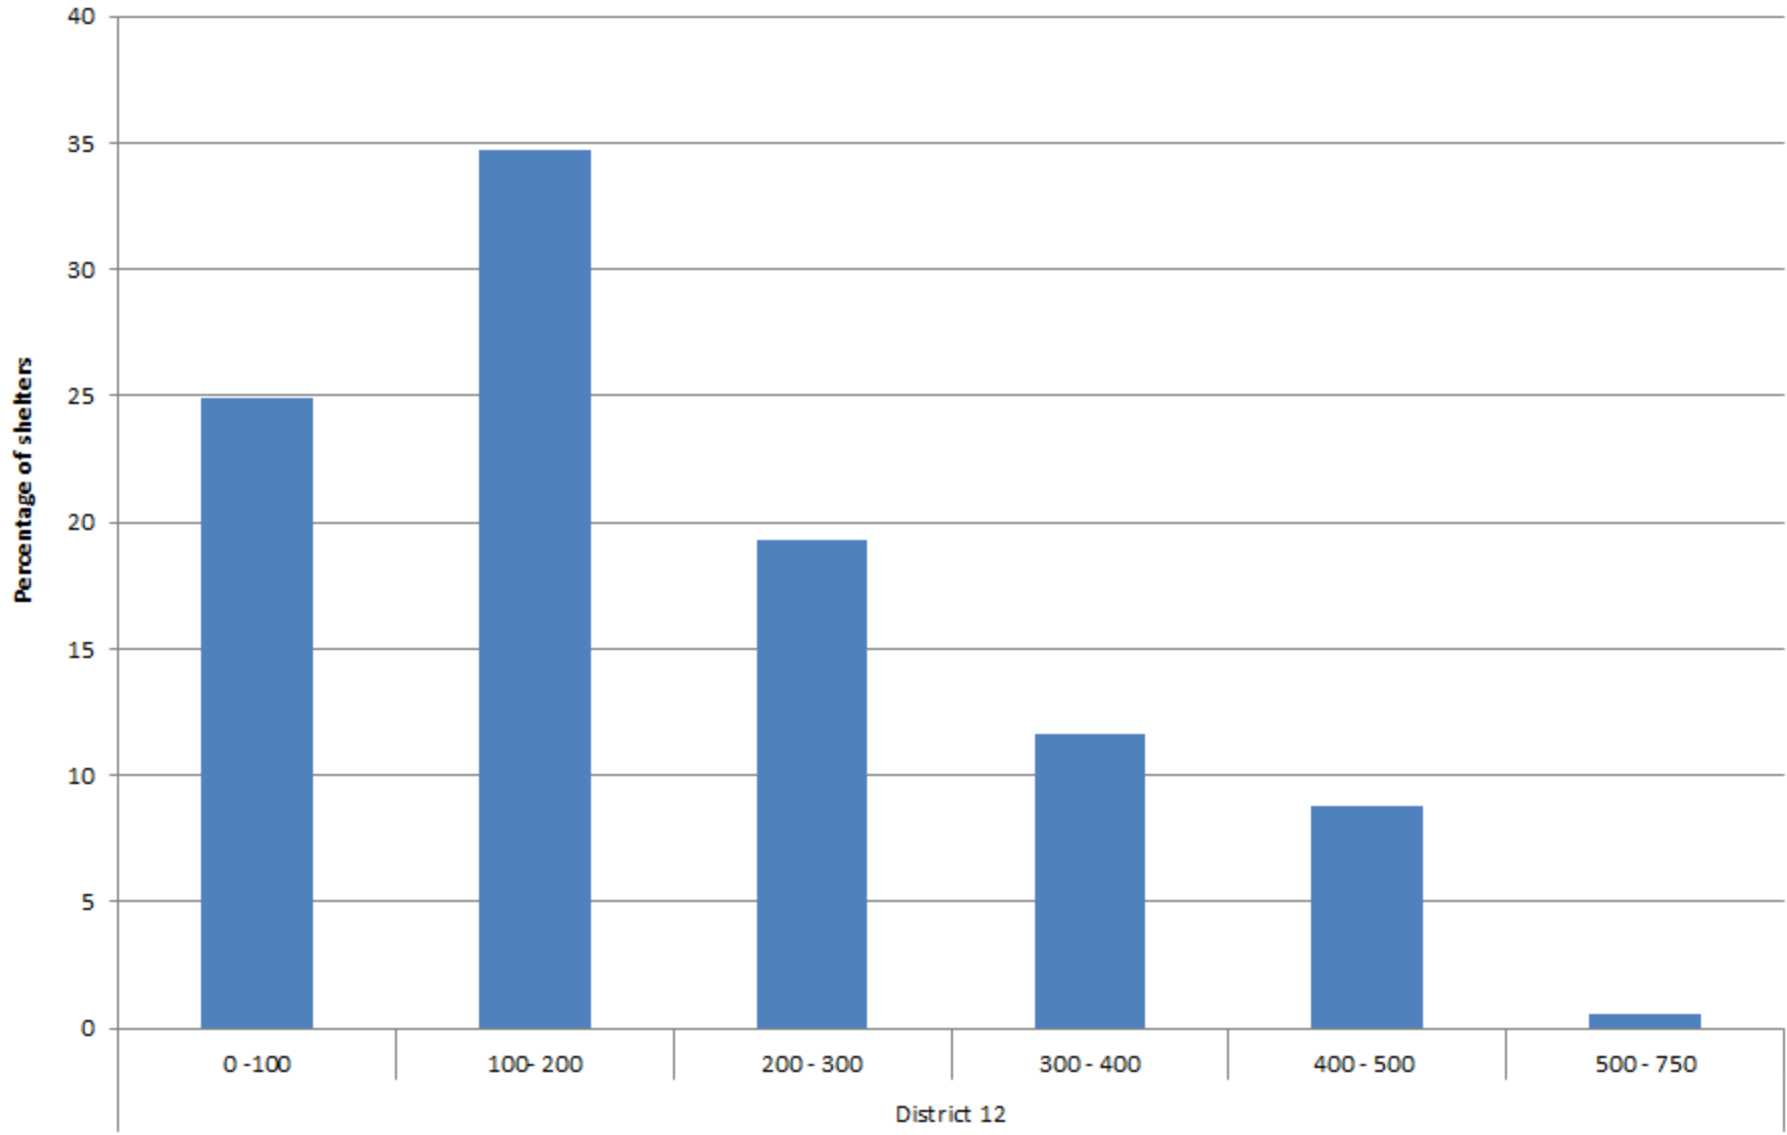

District  Distance

Sum of % Shelter

District  Distance

Sum of % Shelter

Distance in meter between friendly spaces and shelters in meter

District  Distance

Sum of % Shelter

Distance in meter between friendly spaces and shelters in meter

District  Distance

Sum of % Shelter

District 11

Distance in meter between friendly spaces and shelters in meter

District Distance

Sum of % Shelter

District 12

Distance in meter between friendly spaces and shelters in meter

District   
Distance

Sum of % Shelter

Distance in meter between friendly spaces and shelters in meter

District  Distance