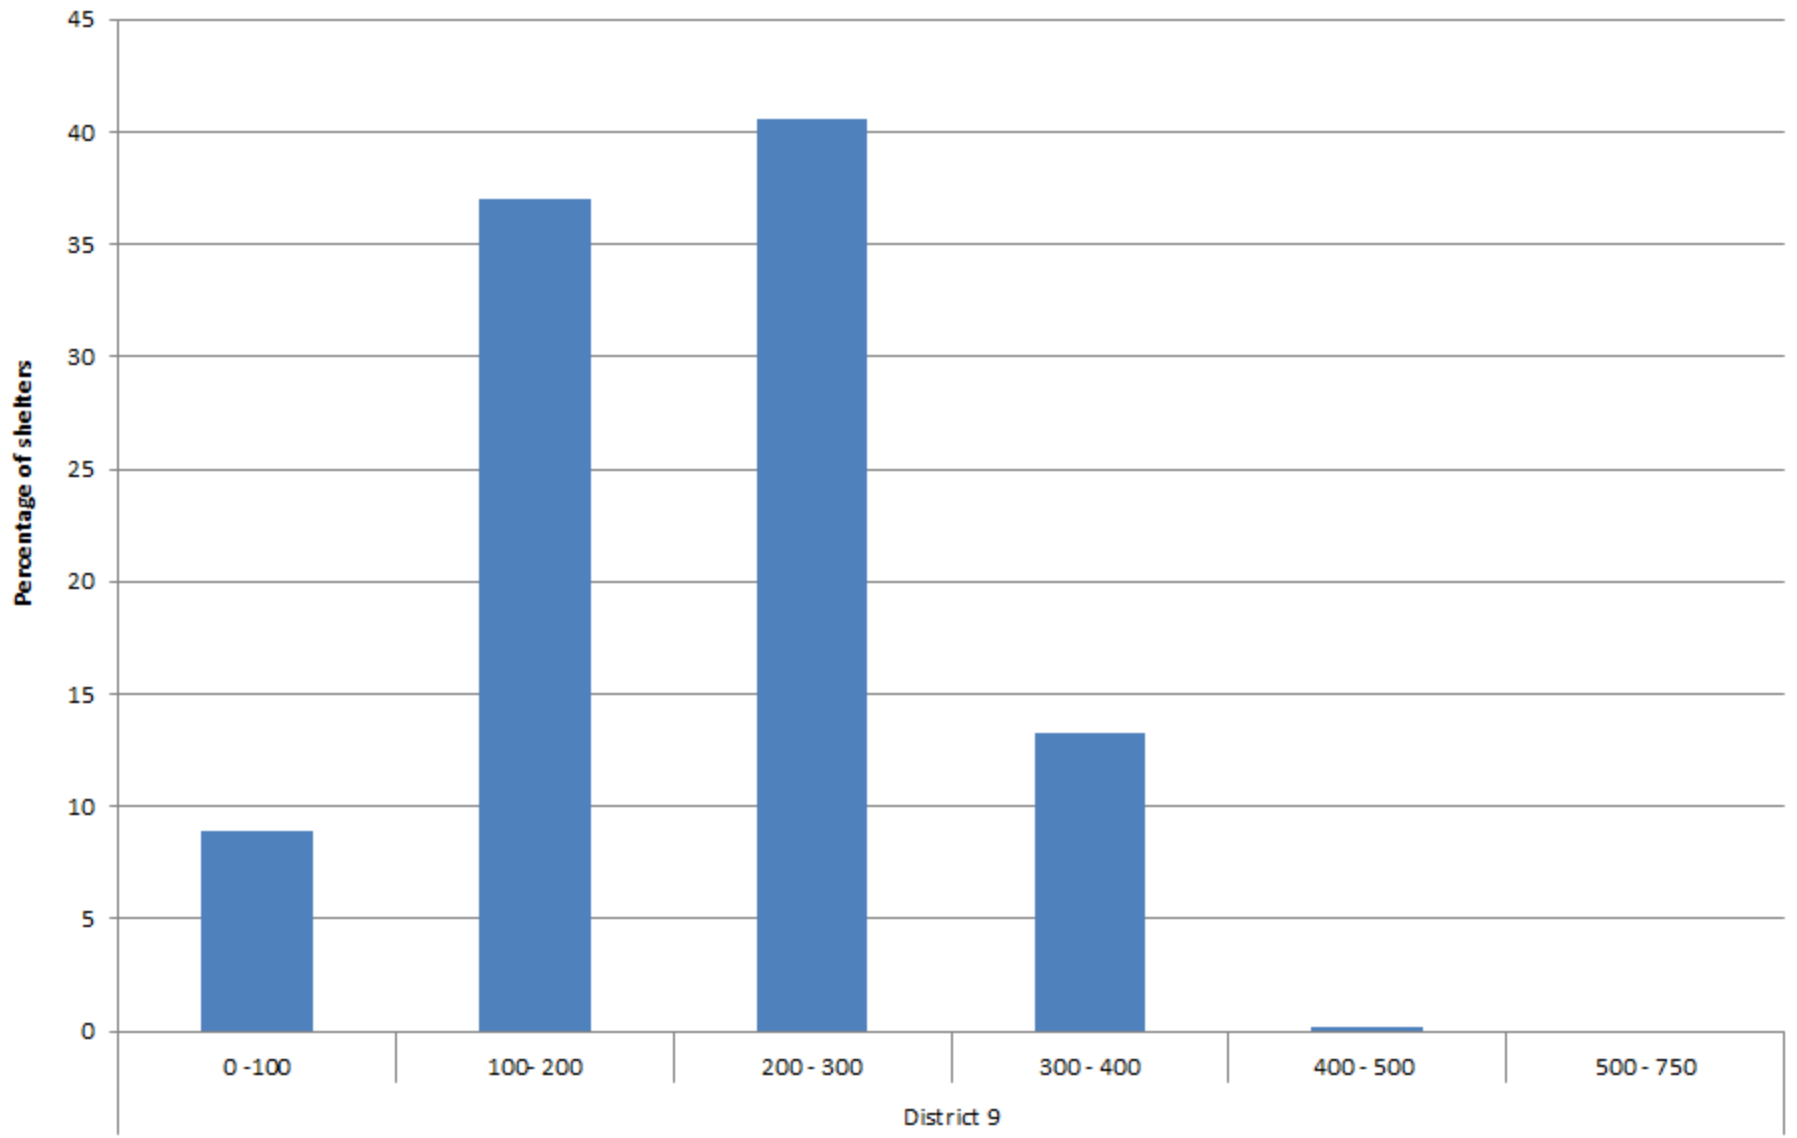

District  Distance

Sum of % Shelter

District 6

Distance in meter between friendly spaces and shelters in meter

District   
Distance

Sum of % Shelter

District 7

Distance in meter between friendly spaces and shelters in meter

District  Distance

Sum of % Shelter

District  Distance

Sum of % Shelter

Distance in meter between friendly spaces and shelters in meter

District  Distance

Sum of % Shelter

Distance in meter between friendly spaces and shelters in meter

District  Distance

Sum of % Shelter

District 11

Distance in meter between friendly spaces and shelters in meter

District Distance

Sum of % Shelter

District 12

Distance in meter between friendly spaces and shelters in meter

District   
Distance

Sum of % Shelter

Distance in meter between friendly spaces and shelters in meter

District  Distance