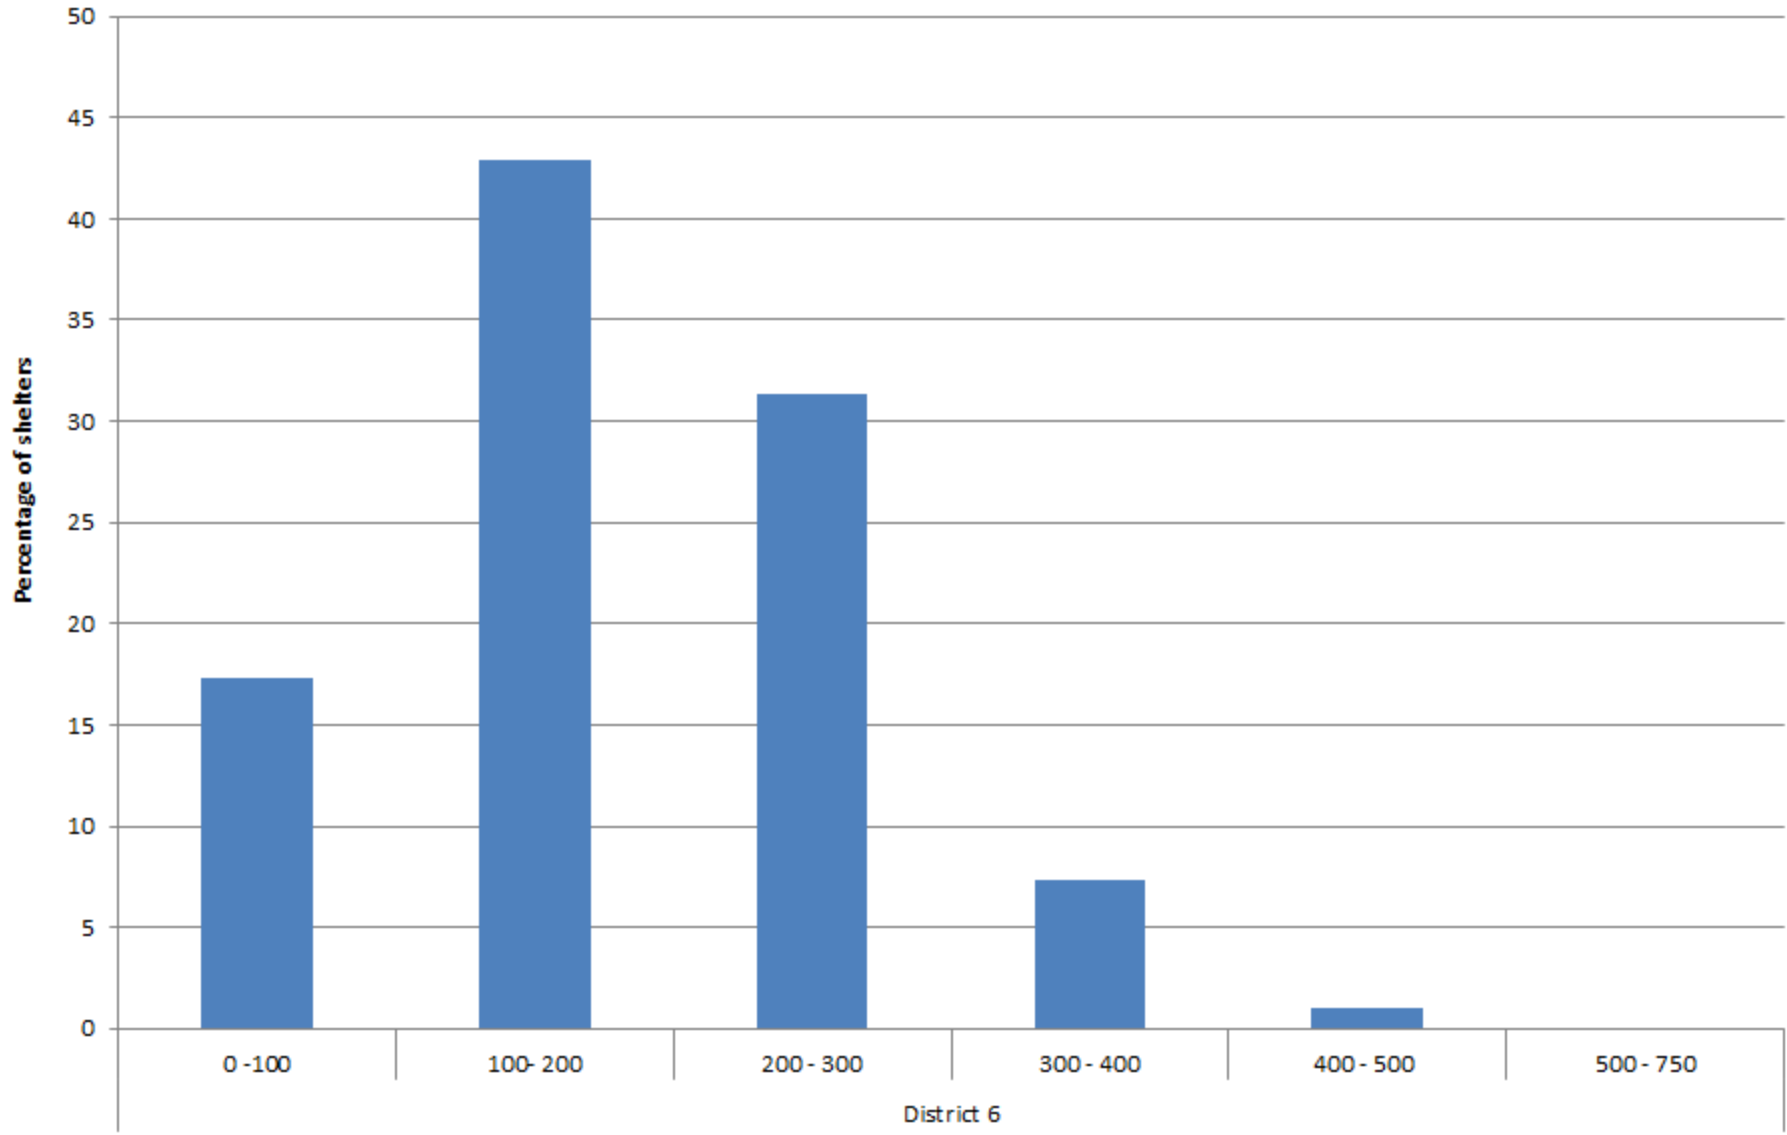

District   
Distance

Sum of % Shelter

District 4

Distance in meter between friendly spaces and shelters in meter

District Distance

Sum of % Shelter

Distance in meter between friendly spaces and shelters in meter

District  Distance

Sum of % Shelter

District 6

Distance in meter between friendly spaces and shelters in meter

District   
Distance

Sum of % Shelter

District 7

Distance in meter between friendly spaces and shelters in meter

District  Distance

Sum of % Shelter

District  Distance

Sum of % Shelter

Distance in meter between friendly spaces and shelters in meter

District  Distance

Sum of % Shelter

Distance in meter between friendly spaces and shelters in meter