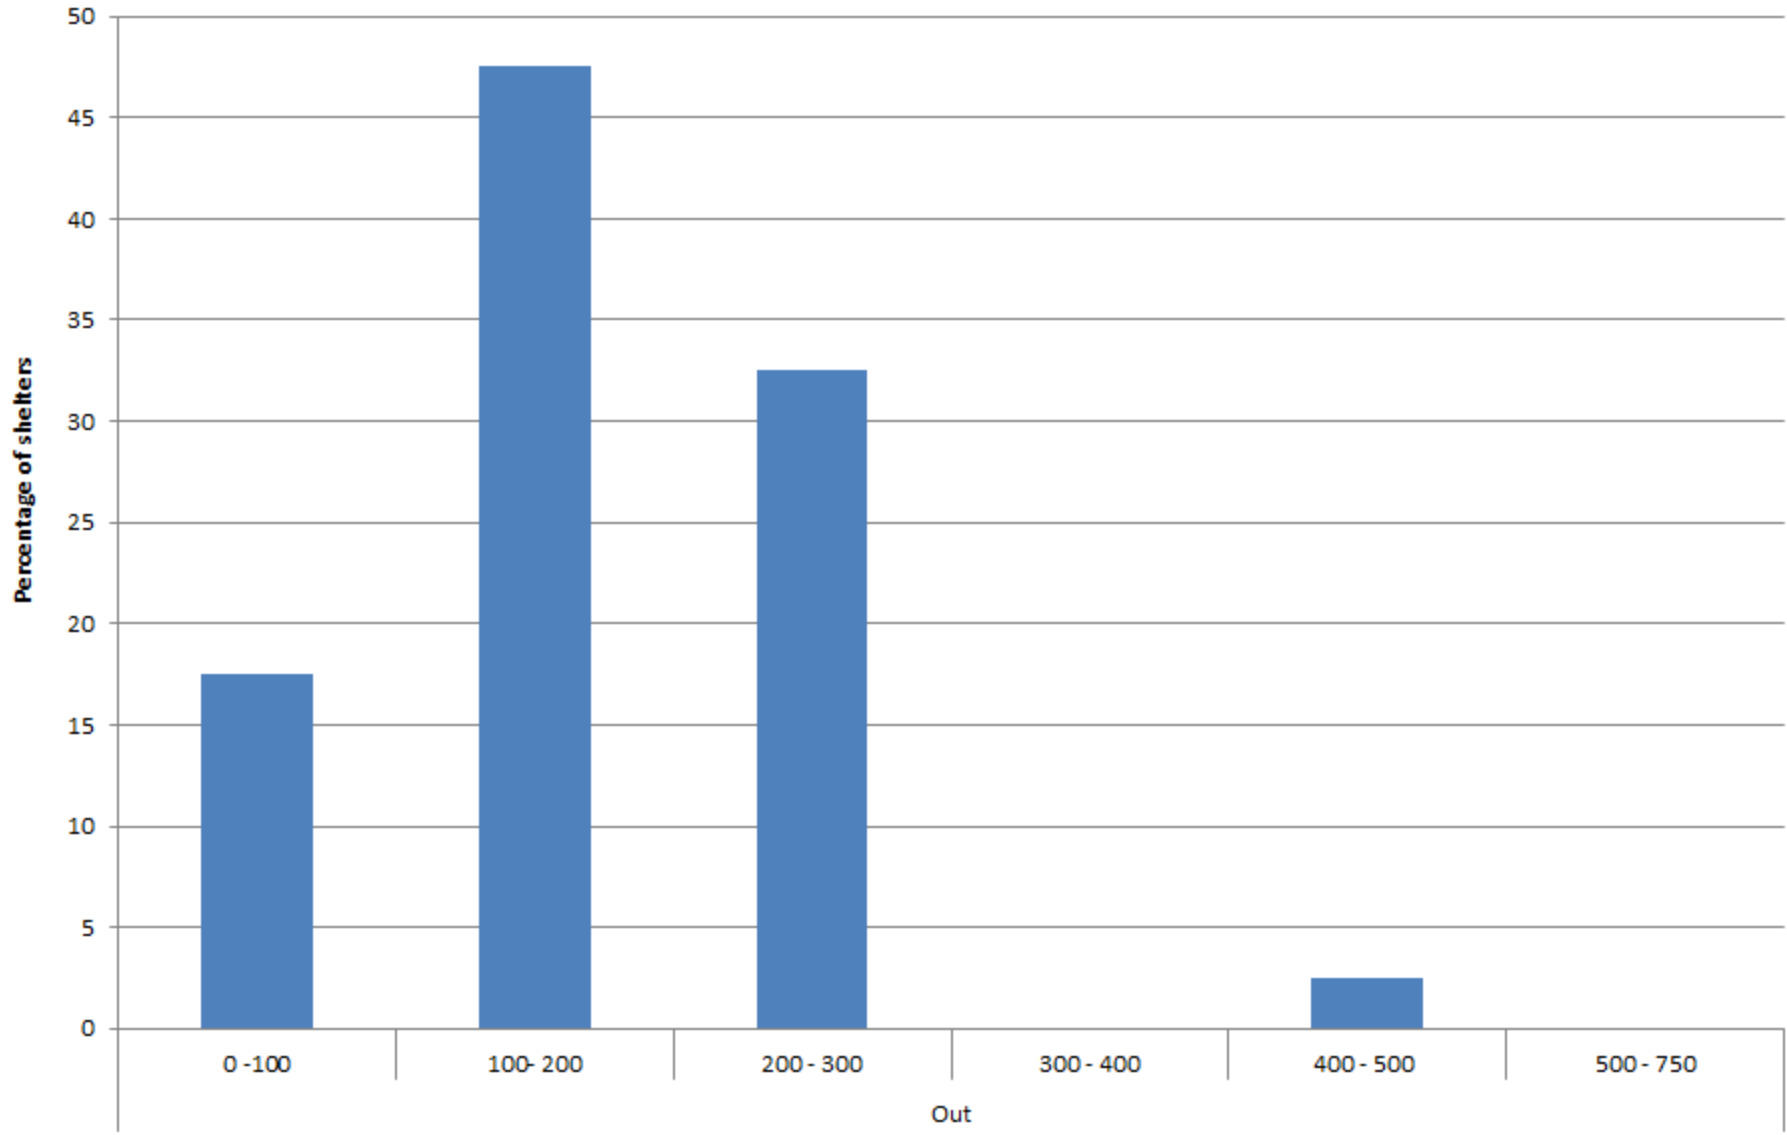

District  Distance

Sum of % Shelter

District 11

Distance in meter between friendly spaces and shelters in meter

District Distance

Sum of % Shelter

District 12

Distance in meter between friendly spaces and shelters in meter

District   
Distance

Sum of % Shelter

Distance in meter between friendly spaces and shelters in meter

District  Distance