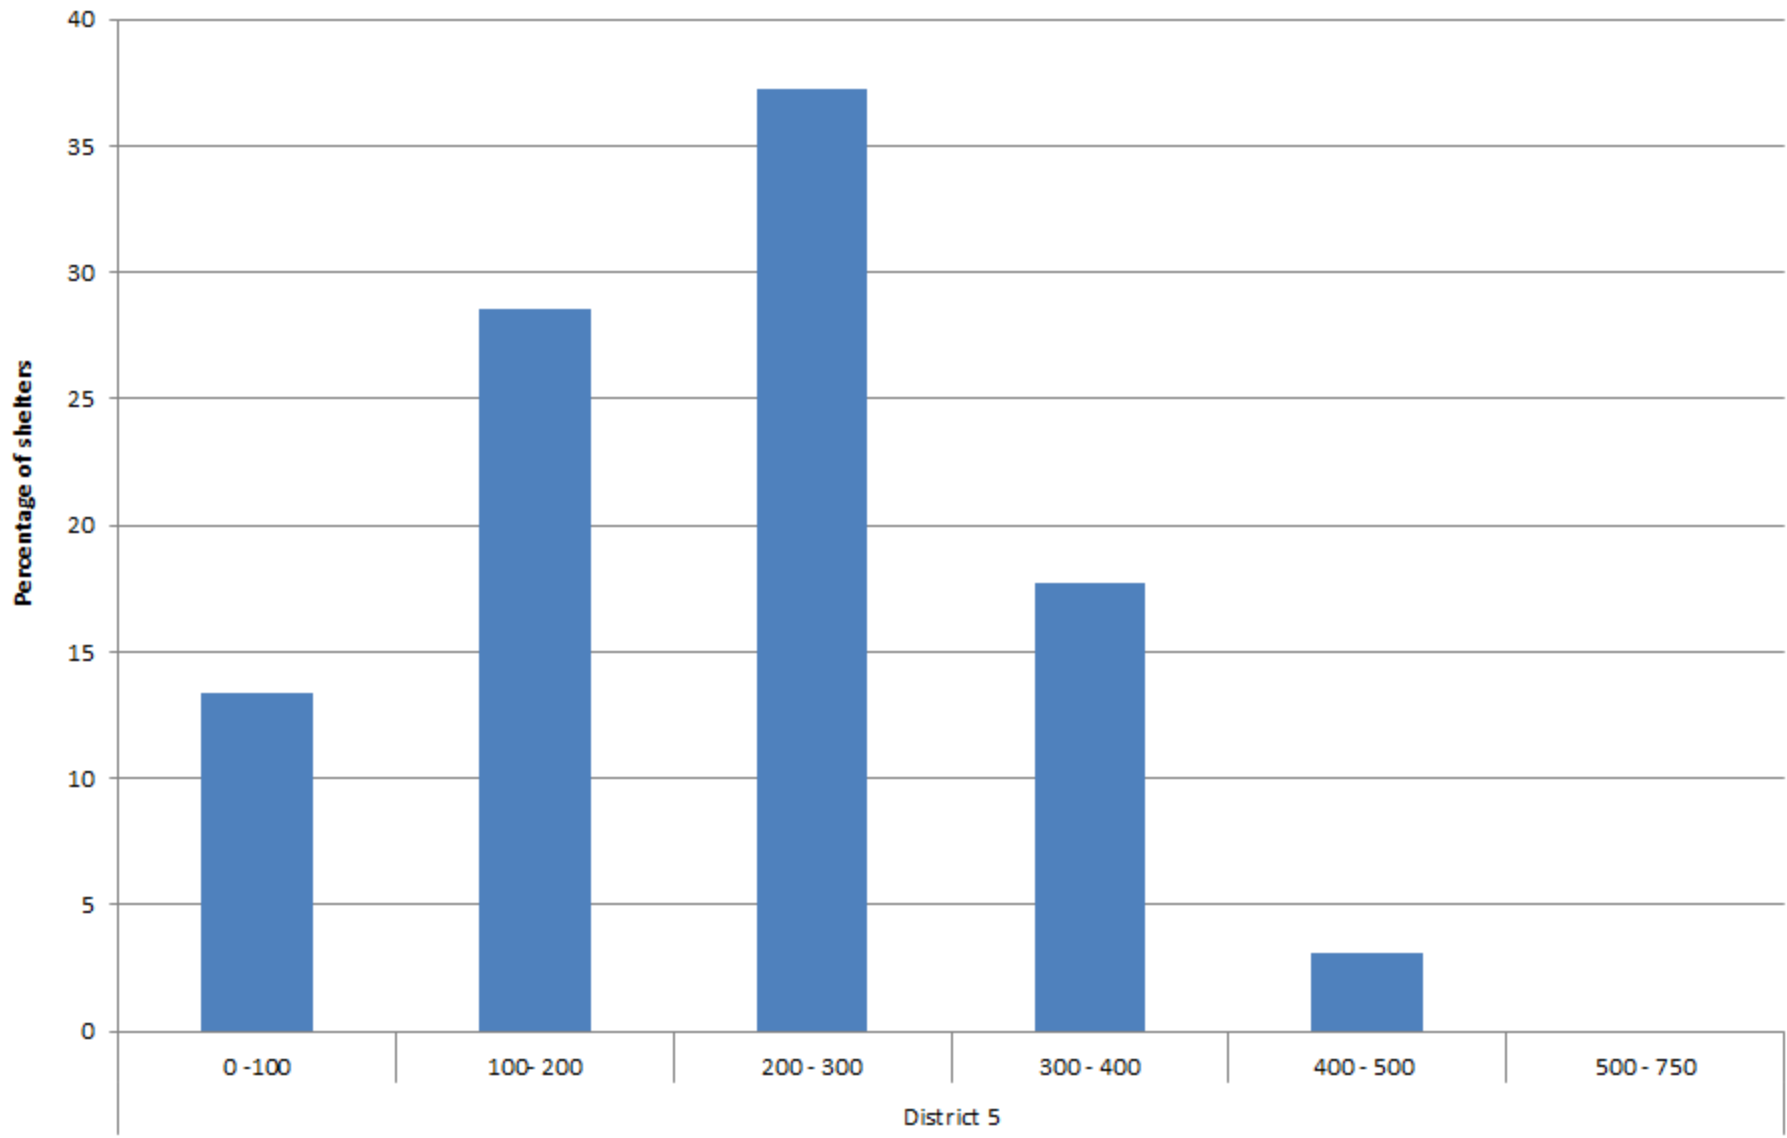

District   
Distance

Sum of % Shelter

District 4

Distance in meter between friendly spaces and shelters in meter

District Distance

Sum of % Shelter

Distance in meter between friendly spaces and shelters in meter

District  Distance

Sum of % Shelter

District 6

Distance in meter between friendly spaces and shelters in meter

District   
Distance

Sum of % Shelter

District 7

Distance in meter between friendly spaces and shelters in meter

District  Distance

Sum of % Shelter

District  Distance

Sum of % Shelter

Distance in meter between friendly spaces and shelters in meter

District  Distance

Sum of % Shelter

Distance in meter between friendly spaces and shelters in meter