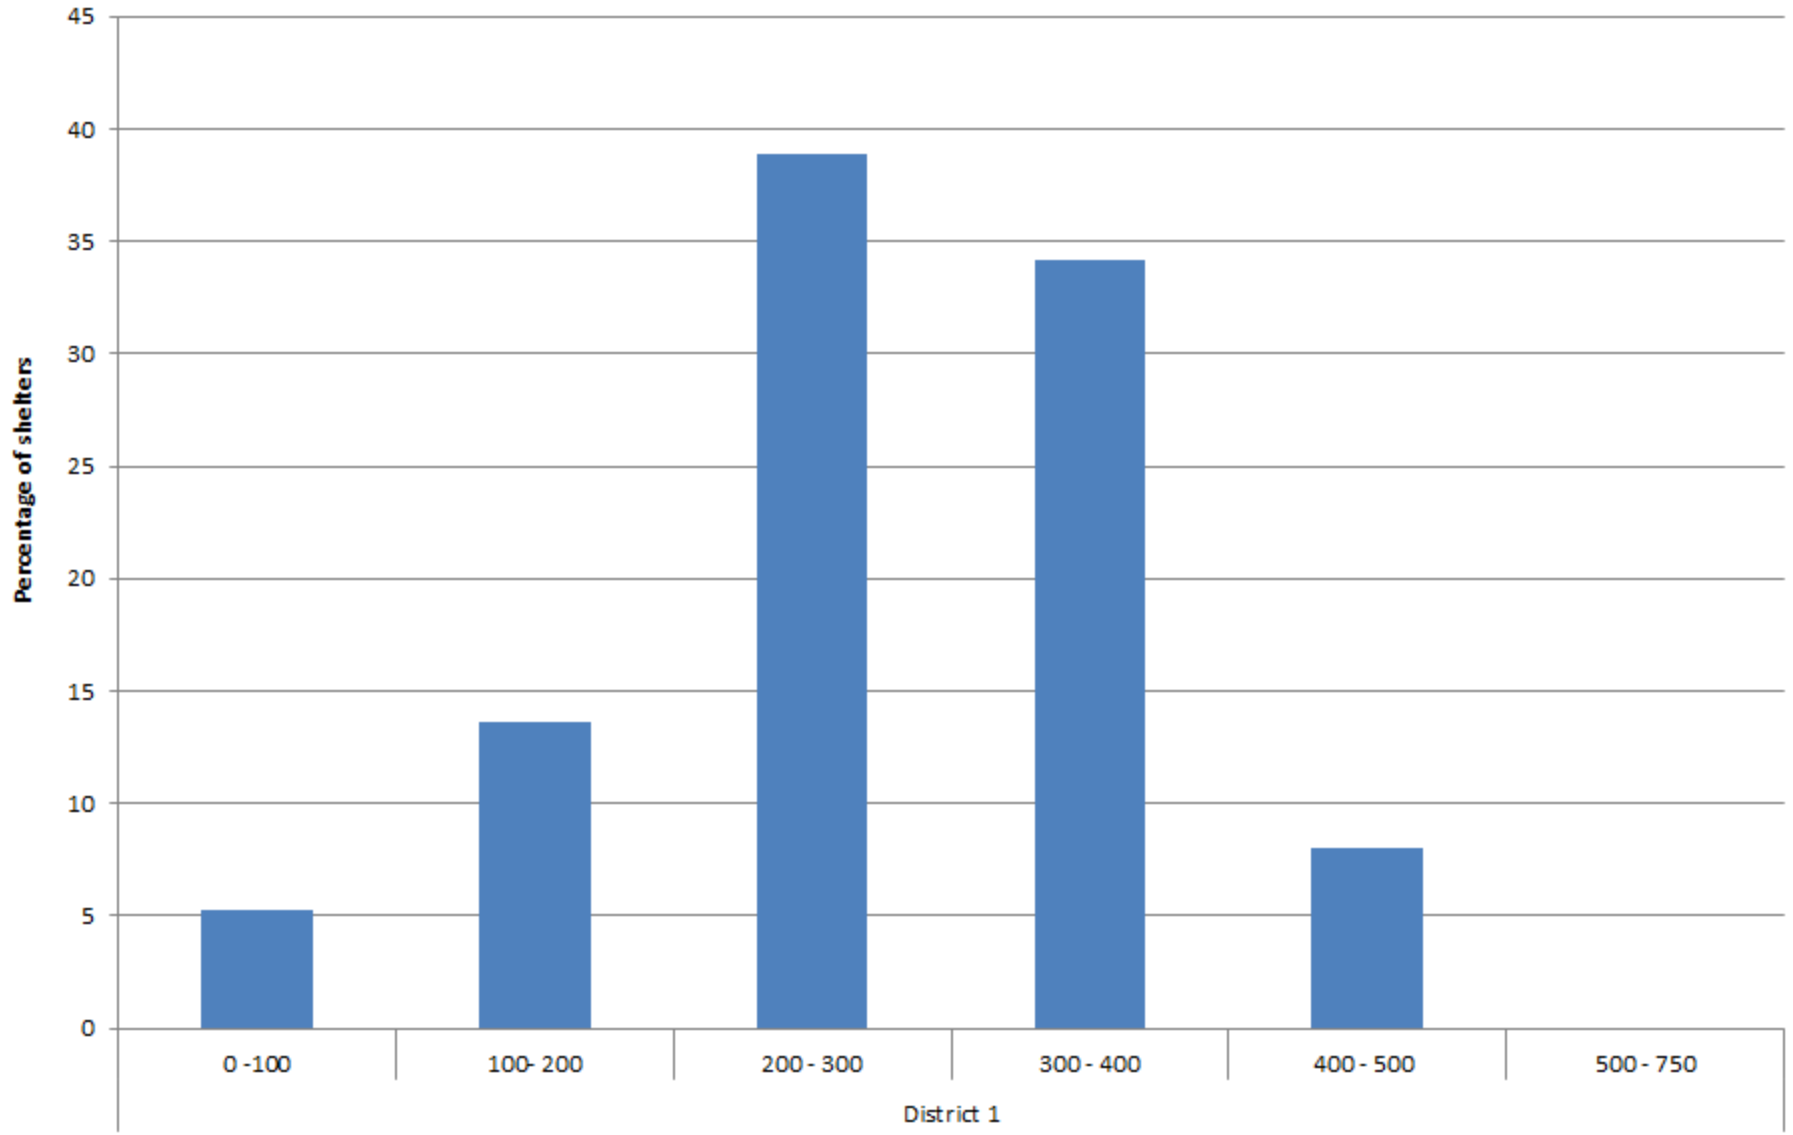

# FRIENDLY SPACES CATCHEMENT AREAS ANALYSIS

Distance in meter between friendly spaces  
and shelters in Zaatari camp

CHILD PROTECTION SECTION

UNICEF JORDAN

March 2014

Sum of % Shelter

Distance in meter between friendly spaces and shelters in meter

District  Distance

Sum of % Shelter

Distance in meter between friendly spaces and shelters in meter

District Distance

Sum of % Shelter

District 3

Distance in meter between friendly spaces and shelters in meter