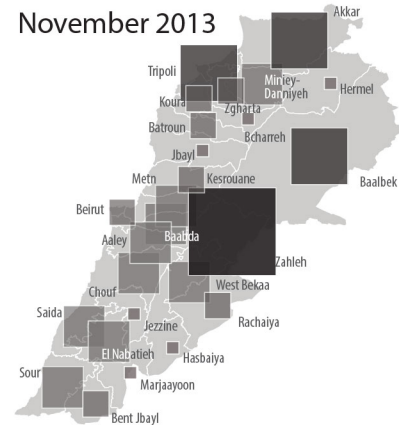

January 2013

March 2013

May 2013

July 2013

September 2013

November 2013

December 2013

January 2014

February 2014

Data sources: Refugees data from UNHCR
ProGres export

Contact: reach.mapping@impact-initiatives.org

Note: Data, designations and boundaries contained on this map are not warranted to be error-free and do not imply acceptance by the REACH partners, associated, donors mentioned on this map.