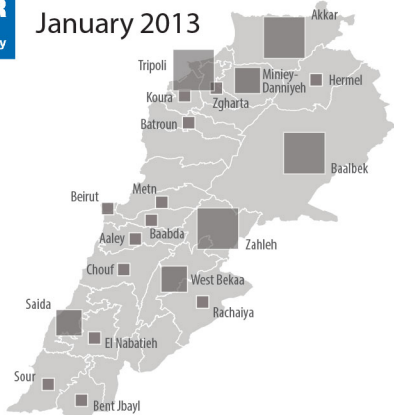

January 2013