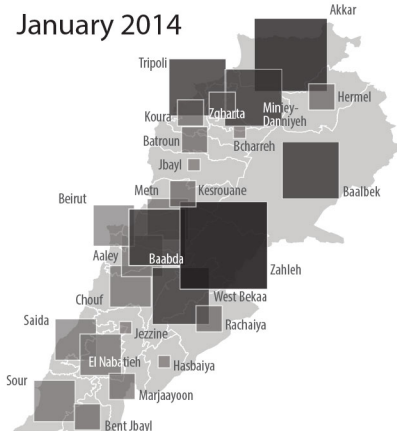

January 2013

March 2013

May 2013

July 2013

September 2013

November 2013

December 2013

January 2014

February 2014

Data sources: Refugees data from UNHCR
ProGres export

Contact: reach.mapping@impact-initiatives.org

Note: Data, designations and boundaries contained on this map are not warranted to be error-free and do not imply acceptance by the REACH partners, associated, donors mentioned on this map.