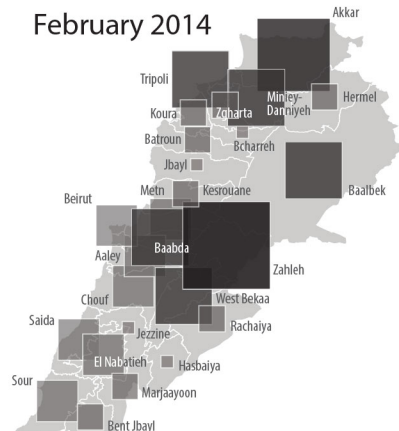

January 2013

March 2013

May 2013

July 2013

September 2013

November 2013

December 2013

January 2014

February 2014

Data sources: Refugees data from UNHCR
ProGres export

Contact: reach.mapping@impact-initiatives.org

Note: Data, designations and boundaries contained on this map are not warranted to be error-free and do not imply acceptance by the REACH partners, associated, donors mentioned on this map.