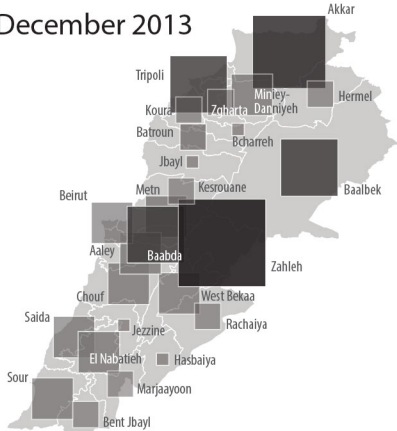

January 2013

March 2013

May 2013

July 2013

September 2013

November 2013

December 2013

January 2014

February 2014

Data sources: Refugees data from UNHCR
ProGres export

Contact: reach.mapping@impact-initiatives.org

Note: Data, designations and boundaries contained on this map are not warranted to be error-free and do not imply acceptance by the REACH partners, associated, donors mentioned on this map.