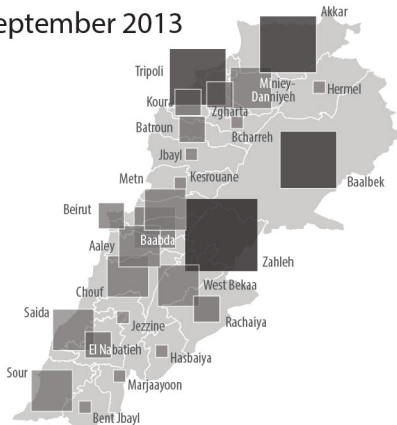

January 2013

March 2013

May 2013

July 2013

September 2013

November 2013

December 2013

January 2014

February 2014

Data sources: Refugees data from UNHCR
ProGres export

Contact: reach.mapping@impact-initiatives.org

Note: Data, designations and boundaries contained on this map are not warranted to be error-free and do not imply acceptance by the REACH partners, associated, donors mentioned on this map.