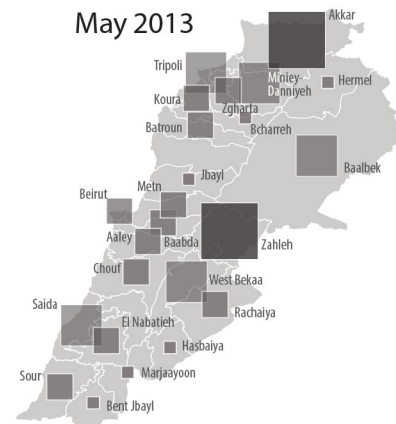

January 2013

March 2013

May 2013

July 2013

September 2013

November 2013

December 2013

January 2014

February 2014

Data sources: Refugees data from UNHCR
ProGres export

Contact: reach.mapping@impact-initiatives.org

Note: Data, designations and boundaries contained on this map are not warranted to be error-free and do not imply acceptance by the REACH partners, associated, donors mentioned on this map.