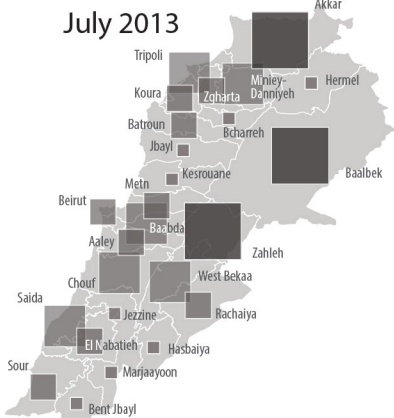

July 2013

Data sources: Refugees data from UNHCR
ProGres export

Contact: reach.mapping@impact-initiatives.org

Note: Data, designations and boundaries contained on this map are not warranted to be error-free and do not imply acceptance by the REACH partners, associated, donors mentioned on this map.