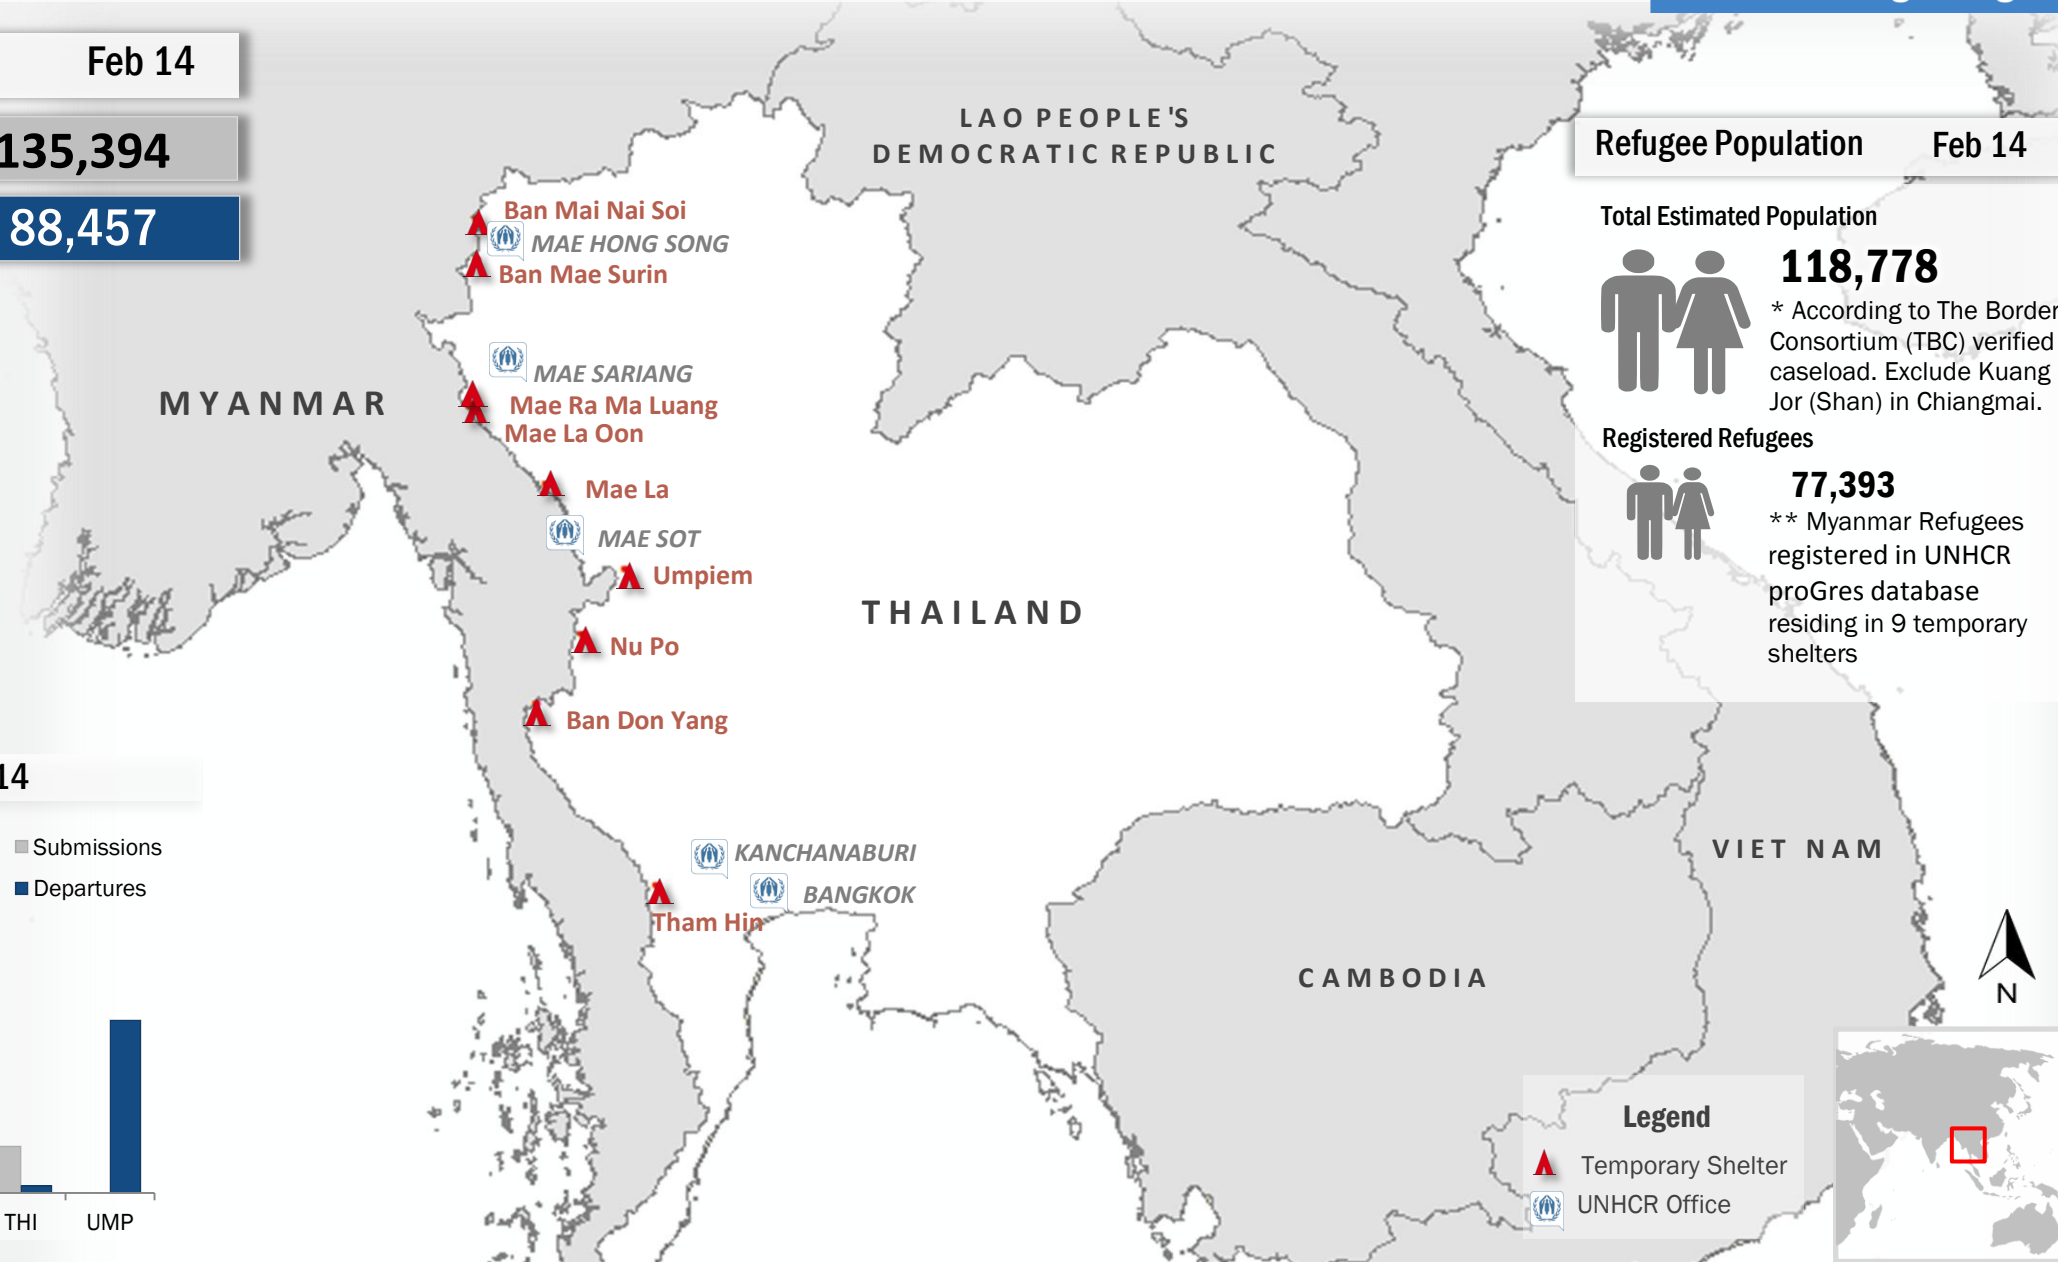

Resettlement of Myanmar Refugees from Temporary Shelters in Thailand

As of end of February 2014

Border Operation - Information Management Unit Mae Sot

Resettlement Figures 2005-2014

Feb 14

Total number of submissions

135,394

Total number of departures

88,457

Resettlement Progress in 2014

Feb 14

Total number of submissions

1,294

Total number of departures

685

Refugee Population

Feb 14

Total Estimated Population

118,778

* According to The Border Consortium (TBC) verified caseload. Exclude Kuang Jor (Shan) in Chiangmai.

Registered Refugees

77,393

** Myanmar Refugees registered in UNHCR proGres database residing in 9 temporary shelters

Resettlement of Myanmar Refugees by location in 2014

Main destinations in 2014

Resettlement overview from 2005 - 2013 (in thousands)