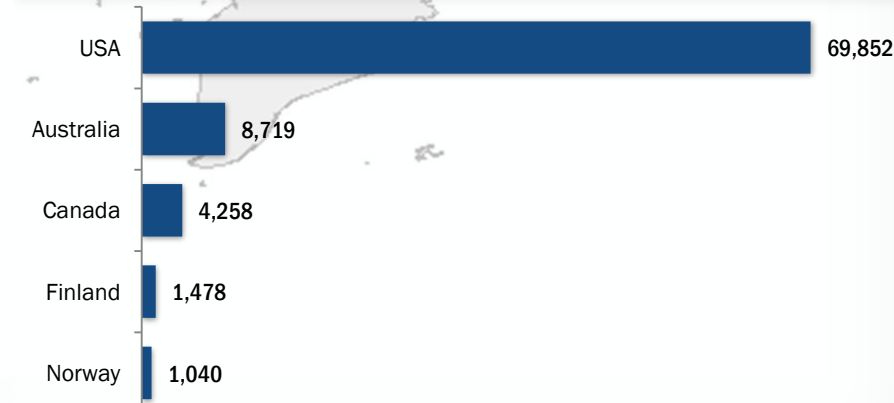

5 Main destinations in 2005-2013

With the support of the European Commission Humanitarian Aid and Civil Protection Department

The boundaries and names used on this map do not imply official endorsement or acceptance by the United Nations.

Sources: UNHCR proGres data and The Border Consortium (TBC) Date published: 28 February 2014

For more information, contact: ILLANGAS@unhcr.org/SUKSATHI@unhcr.org