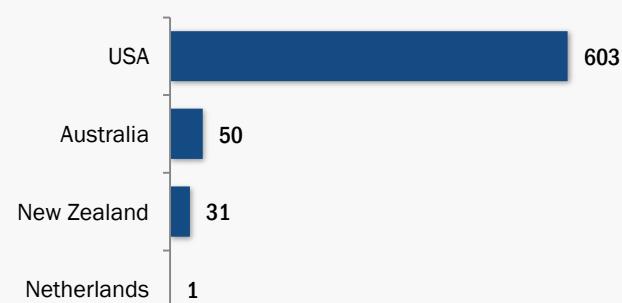

135,394

Total number of departures

88,457

Resettlement Progress in 2014

Feb 14

Total number of submissions

1,294

Total number of departures

685

Refugee Population

Feb 14

Total Estimated Population

118,778

* According to The Border Consortium (TBC) verified caseload. Exclude Kuang Jor (Shan) in Chiangmai.

Registered Refugees

77,393

** Myanmar Refugees registered in UNHCR proGres database residing in 9 temporary shelters

Resettlement of Myanmar Refugees by location in 2014

Main destinations in 2014

Resettlement overview from 2005 - 2013 (in thousands)