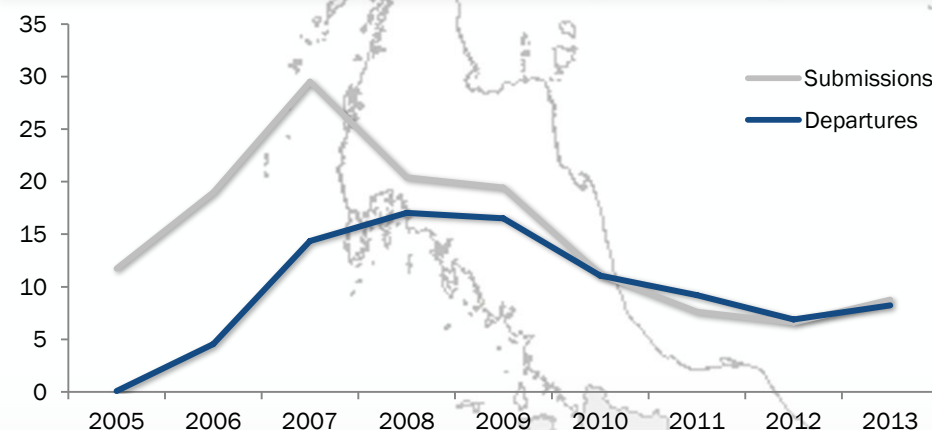

135,394

Total number of departures

88,457

Resettlement Progress in 2014

Feb 14

Total number of submissions

1,294

Total number of departures

685

Refugee Population

Feb 14

Total Estimated Population

118,778

* According to The Border Consortium (TBC) verified caseload. Exclude Kuang Jor (Shan) in Chiangmai.

Registered Refugees

77,393

** Myanmar Refugees registered in UNHCR proGres database residing in 9 temporary shelters

Resettlement of Myanmar Refugees by location in 2014

Main destinations in 2014

Resettlement overview from 2005 - 2013 (in thousands)