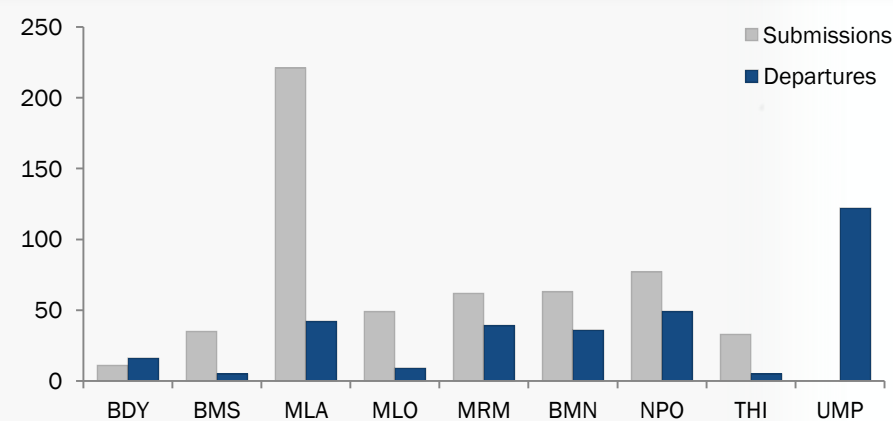

135,394

Total number of departures

88,457

Resettlement Progress in 2014

Feb 14

Total number of submissions

1,294

Total number of departures

685

Refugee Population

Feb 14

Total Estimated Population

118,778

* According to The Border Consortium (TBC) verified caseload. Exclude Kuang Jor (Shan) in Chiangmai.

Registered Refugees

77,393

** Myanmar Refugees registered in UNHCR proGres database residing in 9 temporary shelters

Resettlement of Myanmar Refugees by location in 2014

Main destinations in 2014

Resettlement overview from 2005 - 2013 (in thousands)