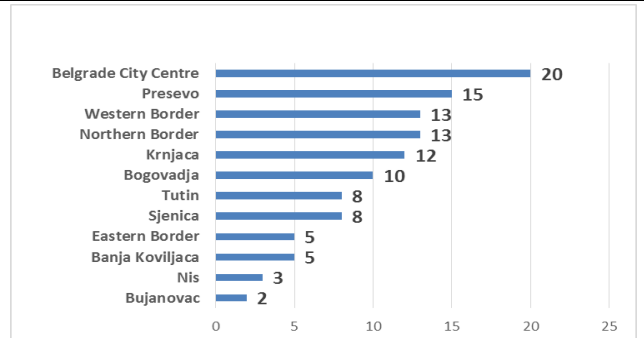

3

UN Agency

All Sub-Working Groups

Agencies

Protection: General (top activities)

Agencies

Regis. Asylum and Border Management

Agencies

Agencies per location

Gender Based Violence (top activities)

Agencies

Child Protection (top activities)

Agencies