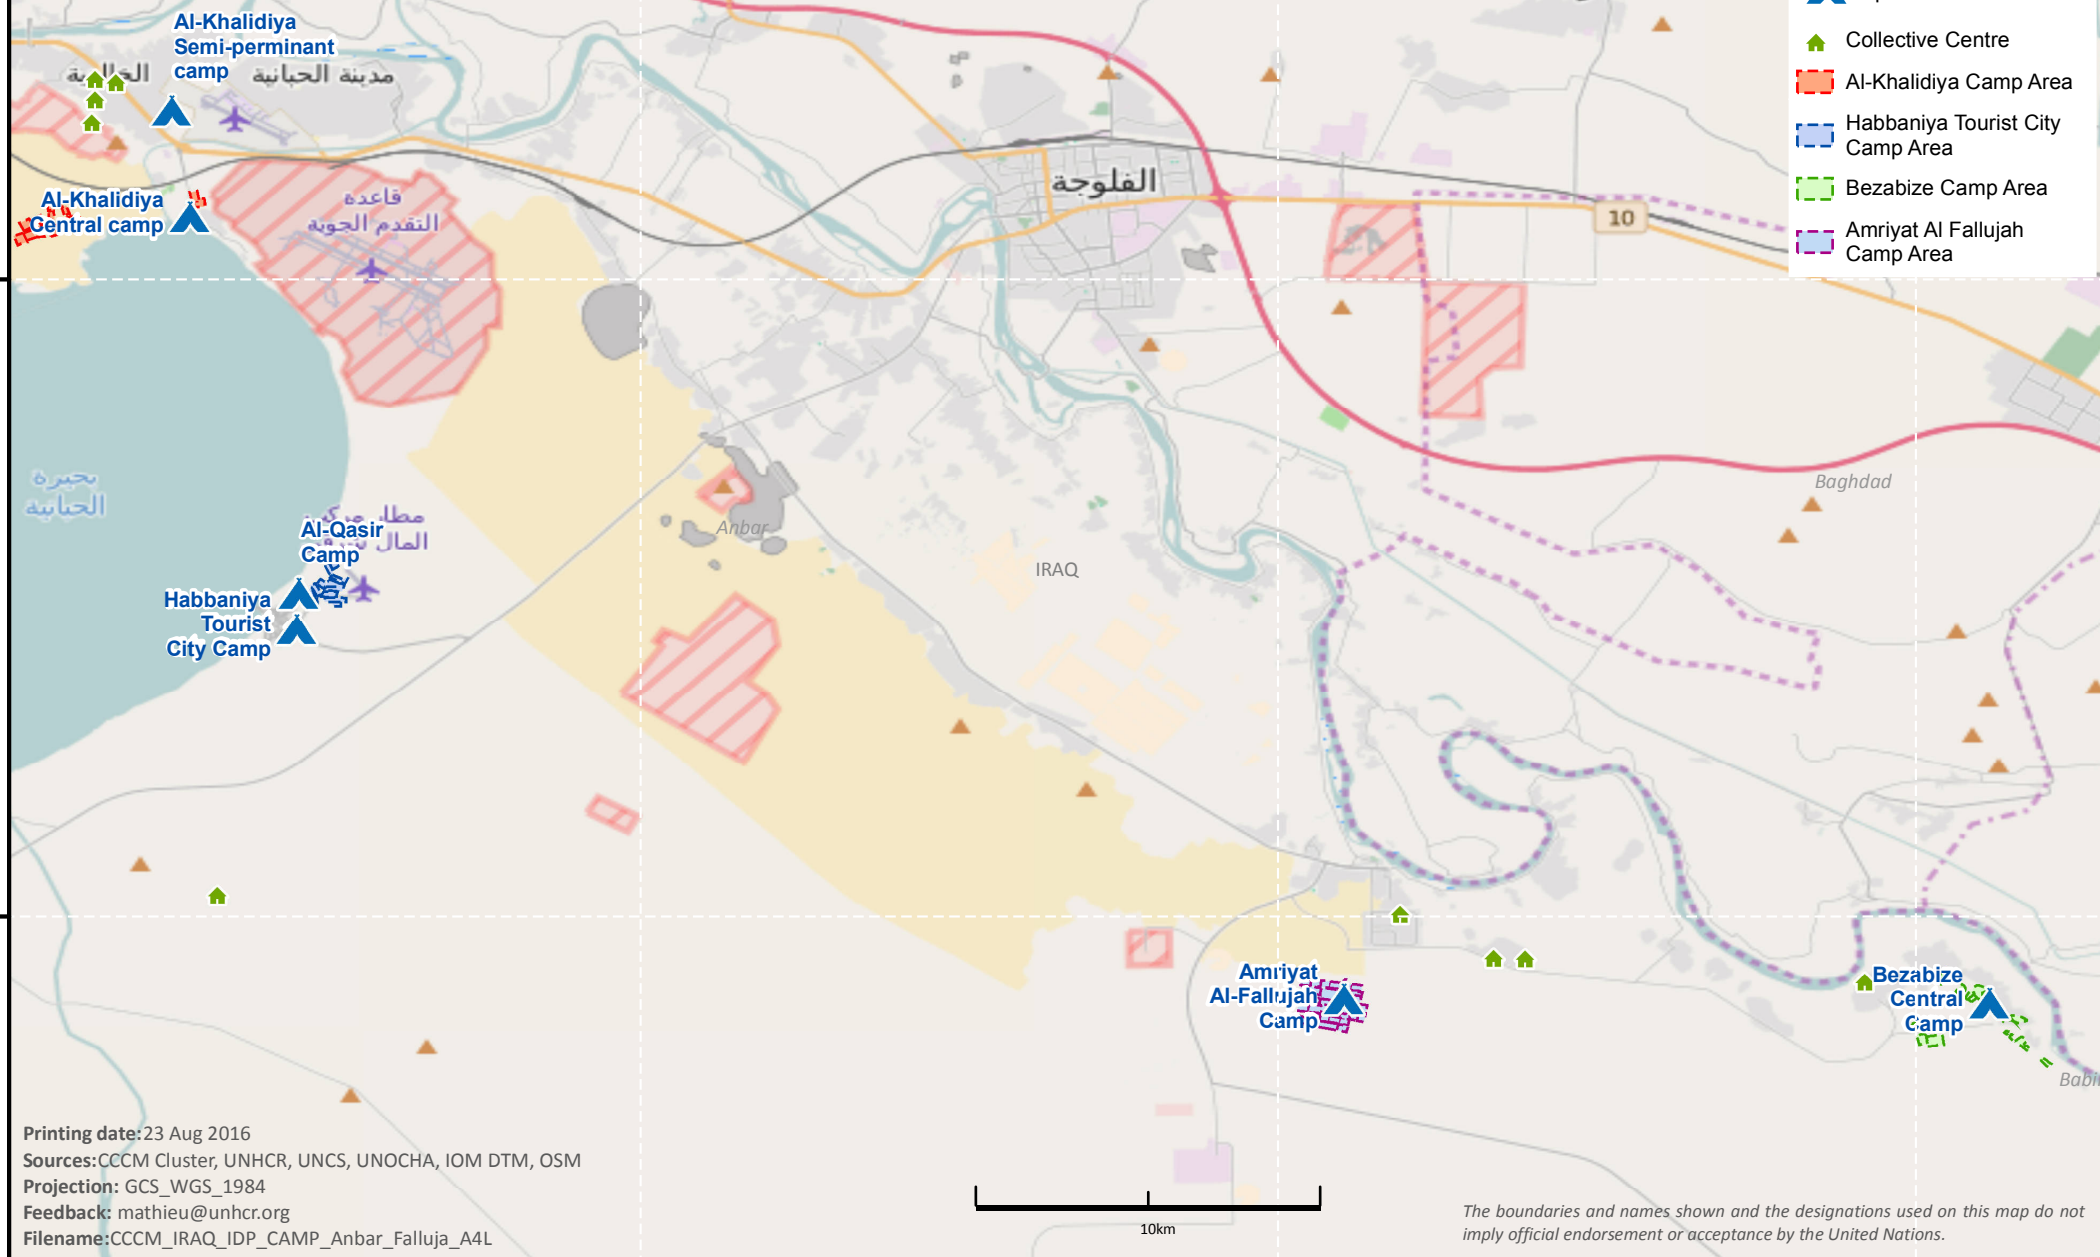

# IRAQ: CCCM Settlement Status Map - Fallujah and Anbar

- 23 Aug 2016

CCCM Cluster - IRAQ

IOM

www.cccmcluster.org

Printing date: 23 Aug 2016  
 Sources: CCCM Cluster, UNHCR, UNCS, UNOCHA, IOM DTM, OSM  
 Projection: GCS\_WGS\_1984  
 Feedback: mathieu@unhcr.org  
 Filename: CCCM\_IRAQ\_IDP\_CAMP\_Anbar\_Falluja\_A4L

The boundaries and names shown and the designations used on this map do not imply official endorsement or acceptance by the United Nations.