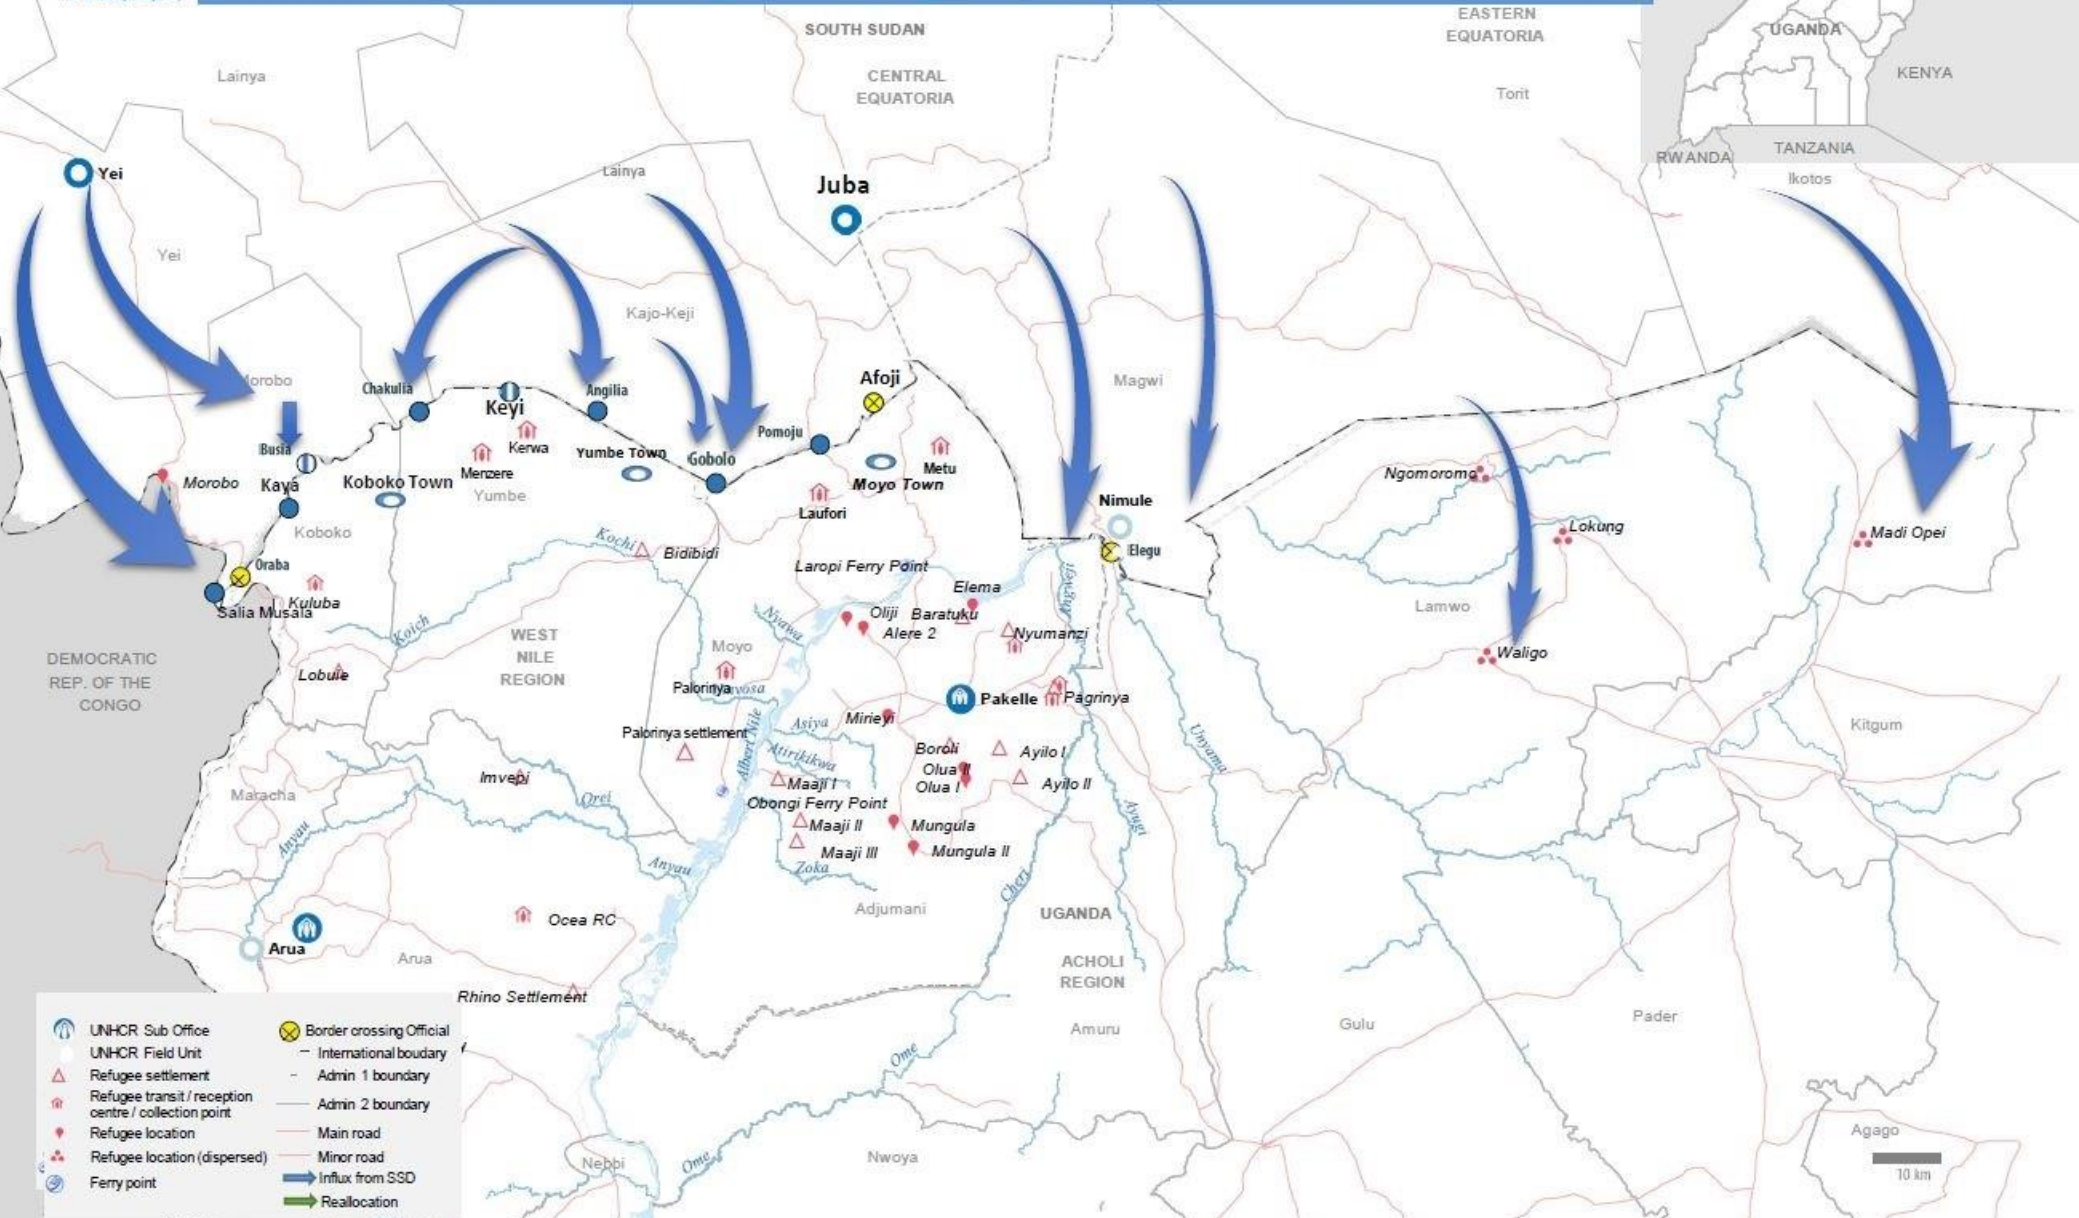

# UGANDA

## South Sudan Refugee Emergency Response 2016

-  UNHCR Sub Office
-  UNHCR Field Unit
-  Refugee settlement
-  Refugee transit / reception centre / collection point
-  Refugee location
-  Refugee location (dispersed)
-  Ferry point
-  Border crossing Official
-  International boundary
-  Admin 1 boundary
-  Admin 2 boundary
-  Main road
-  Minor road
-  Influx from SSD
-  Reallocation

Note: Arrows are showing the flow direction. The boundaries and names shown and the designations used on this map do not imply official endorsement or acceptance by the United Nations.