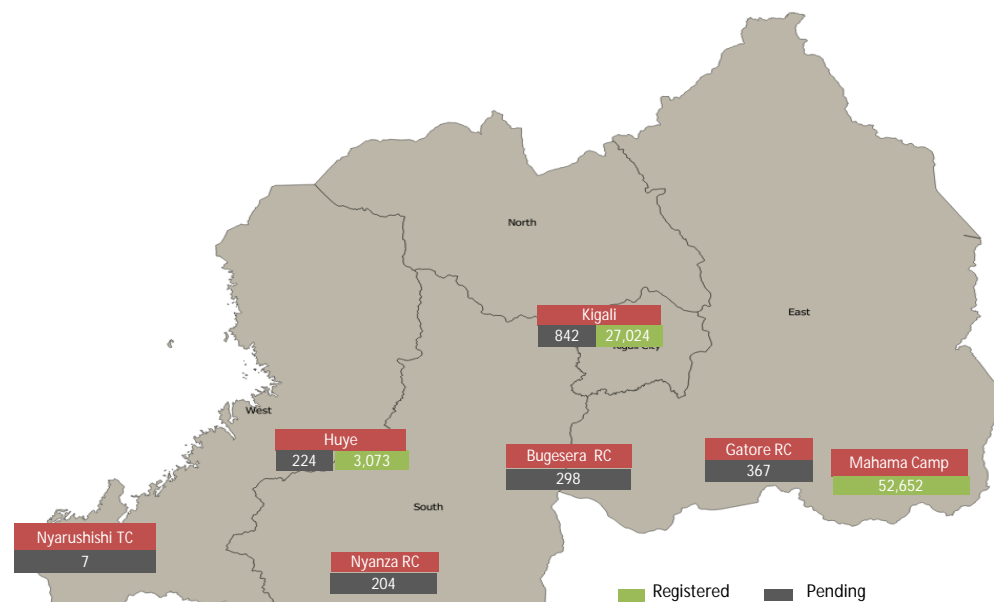

Registration Statistics

Registered 17-20 Feb 2017

Mahama	-
Kigali	-
Nyarushishi	-
<b>Total</b>	<b>-</b>

Camp / Reception Centre Population

Bugesera*	298	129
Nyanza*	204	96
Nyarushishi*	7	3
Mahama	52,652	18,705
Gatore*	367	319
Kigali	27,866	13,144
Huye	3,297	1,208
<b>Total</b>	<b>84,691</b>	<b>33,604</b>

<b>84,691</b>	<b>Total Active Refugees</b>
82,749	Registered L2
1,942	Registered L1**
8,676	Temporarily Inactivated***
93,367	Active + Inactive Refugees

Kigali Arrivals: 65 Bugesera Arrivals: 3 Nyarushishi Arrivals: 0

Daily Registration Trends

Area of Origin	Age Cohort	Female	Male	Total	%
Kirundo	0 - 4 years	6,045	6,049	12,094	15%
Bujumbura Mairie	5 - 11 years	7,466	7,773	15,239	18%
Muyinga	12 - 17 years	5,395	5,347	10,742	13%
Ngozi	18 - 59 years	21,539	21,275	42,814	52%
Karuzi	60 + years	1,178	682	1,860	2%
Kayanza	<b>Total</b>	<b>41,623</b>	<b>41,126</b>	<b>82,749</b>	<b>100%</b>
Cibitoke	Dependants of Burundian Refugees - Other Nationalities				
Ruyigi	<b>Origin</b>	<b>Female</b>	<b>Male</b>	<b>Total</b>	
Gitega	Rwanda	265	25	290	
Bubanza	Tanzania	2	1	3	
Others	Belgium	1		1	
	Kenya	1		1	
	Uganda	1		1	
<b>Total</b>	<b>Total</b>	<b>270</b>	<b>26</b>	<b>296</b>	

\* Source: MIDIMAR. All other sources are UNHCR

\*\* Individuals registered in Nyanza, Gatore, Bugesera RCs have undergone level 1 biometric registration

\*\*\* Inactivated due to absence at food distribution for 3 or more consecutive months in Sep 2015 - Jan 2017 (7,219) or spontaneous departure to BDI (1,457)