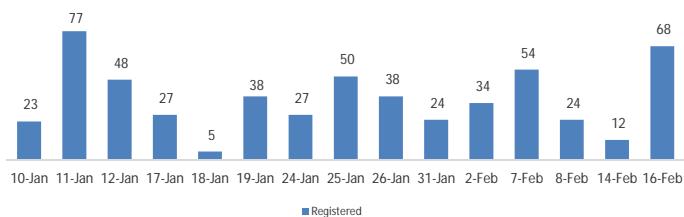

84,691	Total Active Refugees
82,749	Registered L2
1,942	Registered L1**
8,676	Temporarily Inactivated***
93,367	Active + Inactive Refugees

Kigali Arrivals: 65 Bugesera Arrivals: 3 Nyarushishi Arrivals: 0

Daily Registration Trends

Area of Origin	Age Cohort	Female	Male	Total	%
Kirundo	0 - 4 years	6,045	6,049	12,094	15%
Bujumbura Mairie	5 - 11 years	7,466	7,773	15,239	18%
Muyinga	12 - 17 years	5,395	5,347	10,742	13%
Ngozi	18 - 59 years	21,539	21,275	42,814	52%
Karuzi	60 + years	1,178	682	1,860	2%
Kayanza	Total	41,623	41,126	82,749	100%
Cibitoke	Dependants of Burundian Refugees - Other Nationalities				
Ruyigi	Origin	Female	Male	Total	
Gitega	Rwanda	265	25	290	
Bubanza	Tanzania	2	1	3	
Others	Belgium	1		1	
	Kenya	1		1	
	Uganda	1		1	
Total	Total	270	26	296