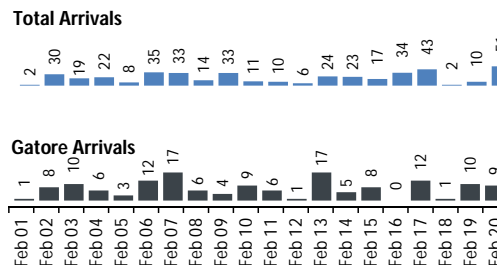

Registration Statistics

Registered 17-20 Feb 2017

Mahama	-
Kigali	-
Nyarushishi	-
<b>Total</b>	<b>-</b>

Camp / Reception Centre Population

Bugesera*	298	129
Nyanza*	204	96
Nyarushishi*	7	3
Mahama	52,652	18,705
Gatore*	367	319
Kigali	27,866	13,144
Huye	3,297	1,208
<b>Total</b>	<b>84,691</b>	<b>33,604</b>

<b>84,691</b>	<b>Total Active Refugees</b>
82,749	Registered L2
1,942	Registered L1**
8,676	Temporarily Inactivated***
93,367	Active + Inactive Refugees

Kigali Arrivals: 65 Bugesera Arrivals: 3 Nyarushishi Arrivals: 0