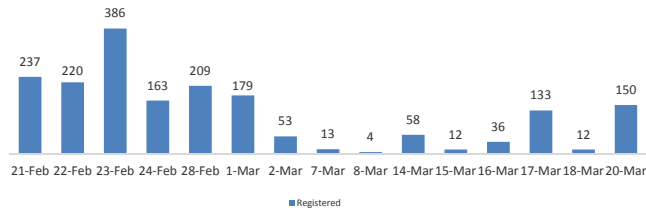

Registration Statistics

Registered from 17-20 Mar 2017

Mahama	295
Kigali	
Nyarushishi	
Total	295

Camp / Reception Centre Population

Bugesera*	19	14
Nyanza*	11	9
Nyarushishi*	1	1
Mahama	53,395	18,933
Gatore*	309	278
Kigali	27,909	13,755
Huye	3,254	1,230
Total	84,898	34,220

84,898	Total Active Refugees
84,342	Registered L2
556	Registered L1**
8,906	Temporarily Inactivated***
93,804	Active + Inactive Refugees

Kigali Arrivals:10 Bugesera Arrivals: 7 Nyanza Arrivals: 1

Daily Registration Trends

Area of Origin

Area of Origin	Count	%
Kirundo	36,391	43%
Bujumbura Mairie	30,567	36%
Muyinga	8,016	10%
Ngozi	2,701	3%
Karuzi	1,169	1%
Kayanza	945	1%
Cibitoke	929	1%
Ruyigi	453	1%
Gitega	592	1%
Bubanza	481	1%
Others	2,098	2%
Total	84,342	