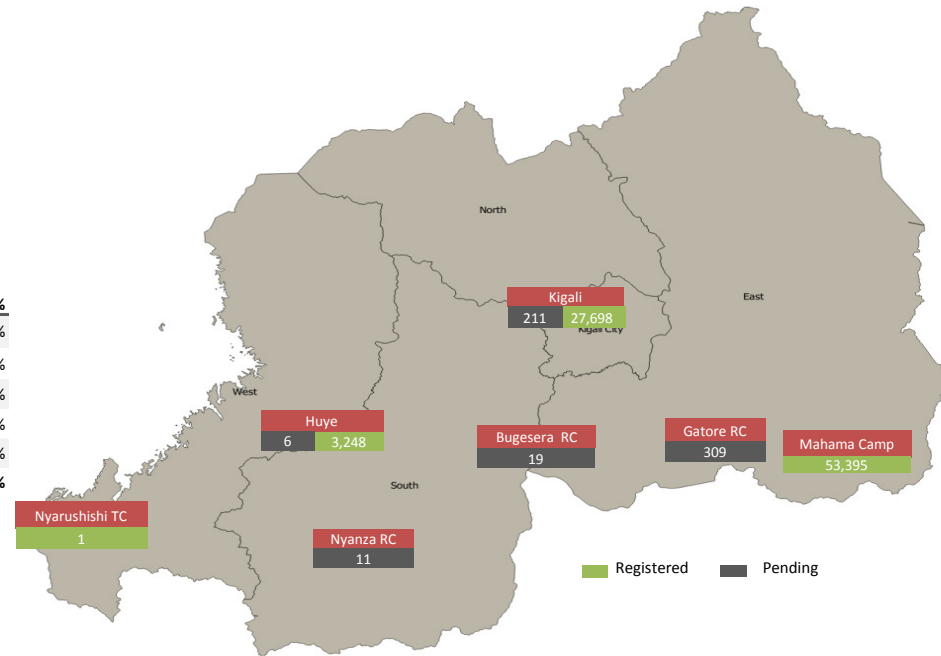

84,898	Total Active Refugees
84,342	Registered L2
556	Registered L1**
8,906	Temporarily Inactivated***
93,804	Active + Inactive Refugees

Kigali Arrivals:10 Bugesera Arrivals: 7 Nyanza Arrivals: 1

Daily Registration Trends

Area of Origin

Area of Origin	Count	%
Kirundo	36,391	43%
Bujumbura Mairie	30,567	36%
Muyinga	8,016	10%
Ngozi	2,701	3%
Karuzi	1,169	1%
Kayanza	945	1%
Cibitoke	929	1%
Ruyigi	453	1%
Gitega	592	1%
Bubanza	481	1%
Others	2,098	2%
Total	84,342	

Age Cohort

Age Cohort	Female	Male	Total	%
0 - 4 years	6,123	6,392	12,515	15%
5 - 11 years	7,726	7,868	15,594	18%
12 - 17 years	5,323	5,627	10,950	13%
18 - 59 years	21,463	22,014	43,477	52%
60 + years	1,155	651	1,806	2%
Total	41,790	42,552	84,342	100%

Dependants of Burundian Refugees - Other Nationalities

Origin	Female	Male	Total
Rwanda	275	26	301
Tanzania	2	1	3
Belgium	1		1
Kenya	1		1
Uganda	1		1
Total	280	27	307

* Source: MIDIMAR. All other sources are UNHCR