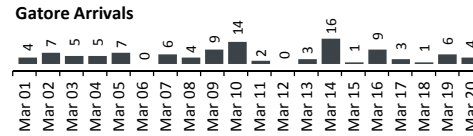

Registration Statistics

Registered from 17-20 Mar 2017

Mahama	295
Kigali	
Nyarushishi	
Total	295

Camp / Reception Centre Population

Bugesera*	19	14
Nyanza*	11	9
Nyarushishi*	1	1
Mahama	53,395	18,933
Gatore*	309	278
Kigali	27,909	13,755
Huye	3,254	1,230
Total	84,898	34,220

84,898	Total Active Refugees
84,342	Registered L2
556	Registered L1**
8,906	Temporarily Inactivated***
93,804	Active + Inactive Refugees

Kigali Arrivals:10 Bugesera Arrivals: 7 Nyanza Arrivals: 1

Daily Registration Trends