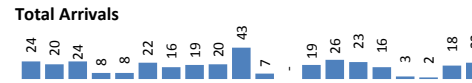

Registration Statistics

Registered from 17-20 Mar 2017

Mahama	295
Kigali	
Nyarushishi	
Total	295

Camp / Reception Centre Population

Bugesera*	19	14
Nyanza*	11	9
Nyarushishi*	1	1
Mahama	53,395	18,933
Gatore*	309	278
Kigali	27,909	13,755
Huye	3,254	1,230
Total	84,898	34,220

84,898	Total Active Refugees
84,342	Registered L2
556	Registered L1**
8,906	Temporarily Inactivated***
93,804	Active + Inactive Refugees

Kigali Arrivals:10 Bugesera Arrivals: 7 Nyanza Arrivals: 1

Daily Registration Trends