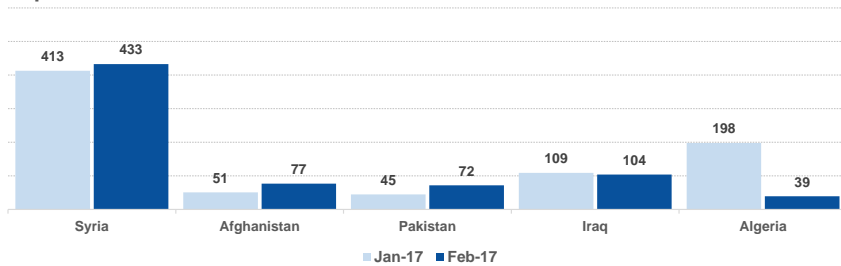

Top nationalities of arrivals in Greece