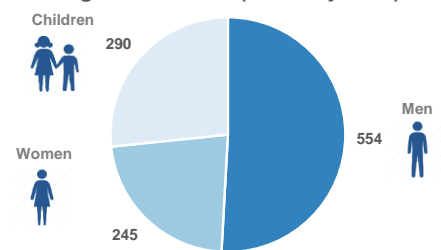

Age and Gender (February 2017)