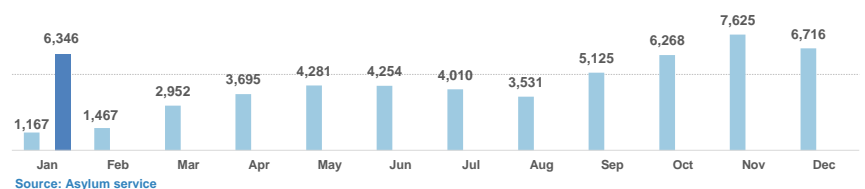

Estimated # of arrivals during the last seven days

(Based on arrivals or registration figures as provided by authorities, arrows indicating higher or lower number based on the day before)

13/03/2017	▲	19
14/03/2017	▲	41
15/03/2017	▼	0
16/03/2017	▲	74
17/03/2017	▲	193
18/03/2017	▼	150
19/03/2017	▼	81

Relocation Procedures (up to 12 March)

Total Relocation Requests: **17,139**
Implemented Transfers (Departures): **9,924**

Source: Asylum service

Arrivals per month

Asylum applications

(Applications are not necessarily made by new arrivals)

Top nationalities of arrivals in Greece

Source: Hellenic Police.

Age and Gender (February 2017)

Source: Hellenic Police.

Estimated daily arrivals

Daily arrivals are estimates based on the most reliable information available provided by the authorities. Daily estimates cannot be considered final and might change based on consolidated figures provided by authorities on a regular basis.