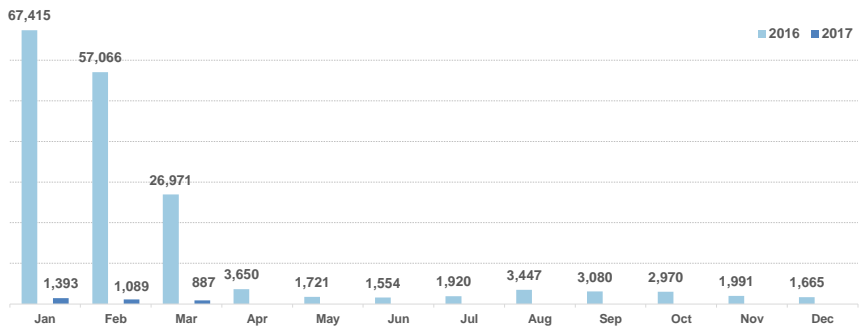

Estimated departures from islands to Mainland during March 2017: **1,113**

Dead and missing
272 dead - 152 missing (2015)
146 dead - 51 missing (Dec. 2016)
(Source: Hellenic Coast Guard, Greek territorial waters)

Estimated # of arrivals during the last seven days

(Based on arrivals or registration figures as provided by authorities, arrows indicating higher or lower number based on the day before)

13/03/2017	▲	19
14/03/2017	▲	41
15/03/2017	▼	0
16/03/2017	▲	74
17/03/2017	▲	193
18/03/2017	▼	150
19/03/2017	▼	81

Relocation Procedures (up to 12 March)

Total Relocation Requests: **17,139**
Implemented Transfers (Departures): **9,924**

Source: Asylum service

Arrivals per month

Asylum applications

(Applications are not necessarily made by new arrivals)