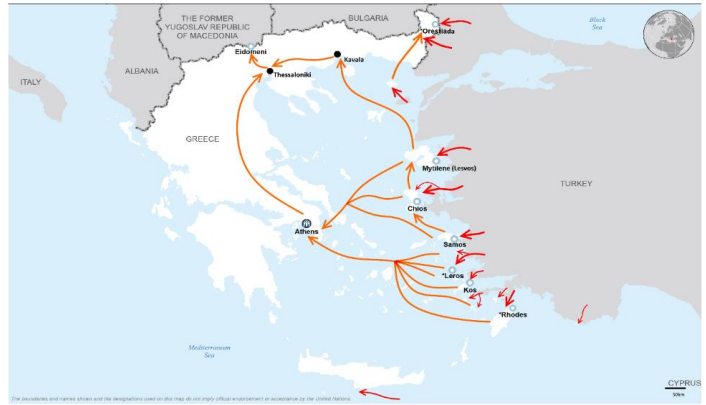

Total arrivals in Greece (Jan - Mar 2017): **3,369**

Total arrivals in Greece during Mar 2017: **887**

Average daily arrivals during Mar 2017: **47**

Average daily arrivals during Feb 2017: **39**

Daily estimated departures from islands to Mainland: **12**

Estimated departures from islands to Mainland during March 2017: **1,113**

Dead and missing
272 dead - 152 missing (2015)
146 dead - 51 missing (Dec. 2016)
(Source: Hellenic Coast Guard, Greek territorial waters)