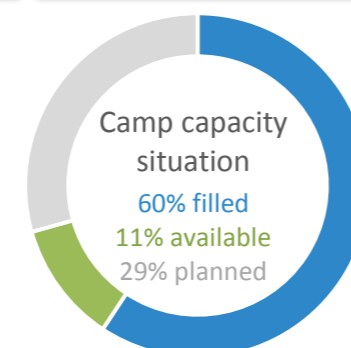

IDPs in camps compared to total IDPs in C&S