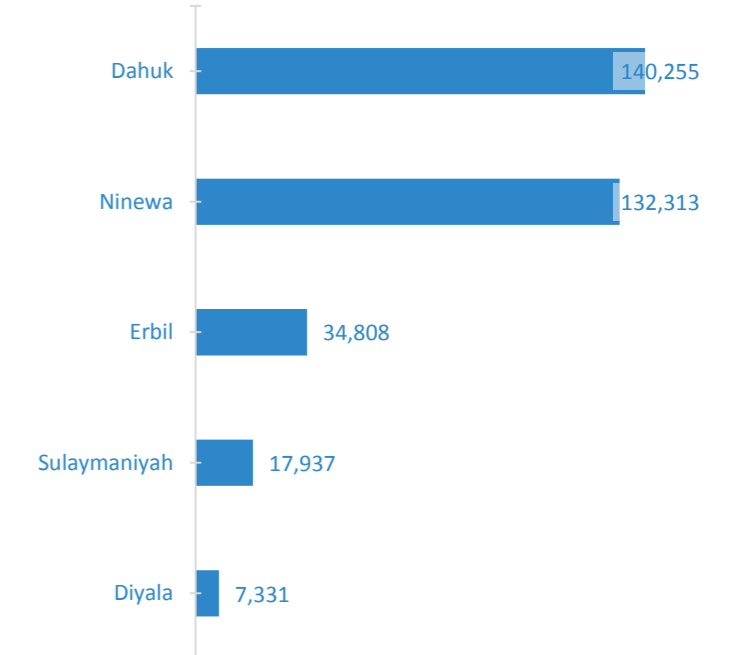

IRAQ

Camps per operational regions

KR-I

IDP populations in camps KR-I	332,644
Planned capacity in camps	494,932
Number of open camps	40
Average size of camp	8,316
Percentage of camp managed	95%

IDPs in camps compared to total IDPs in KR-I

Population Managed by Camp Management Agency

IDP populations in camps by Governorates

Center & South

IDP populations in camps C&S	276,372
Planned capacity in camps	466,152
Number of open camps	53
Average size of camp	5,215
Percentage of camp managed	96%