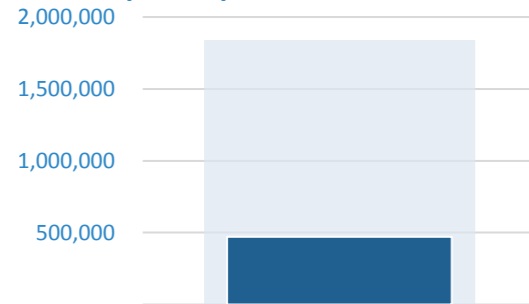

IDPs in camps compared to total IDPs in C&S