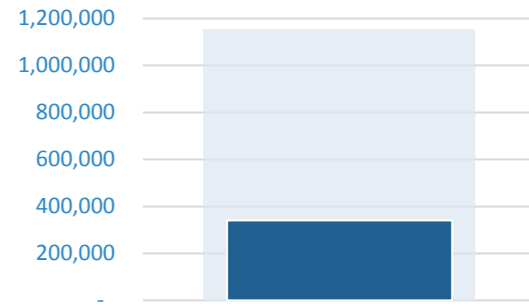

IRAQ

Camps per operational regions

KR-I

IDP populations in camps KR-I	332,644
Planned capacity in camps	494,932
Number of open camps	40
Average size of camp	8,316
Percentage of camp managed	95%

IDPs in camps compared to total IDPs in KR-I

Population Managed by Camp Management Agency

IDP populations in camps by Governorates

Center & South

IDP populations in camps C&S	276,372
Planned capacity in camps	466,152
Number of open camps	53
Average size of camp	5,215
Percentage of camp managed	96%