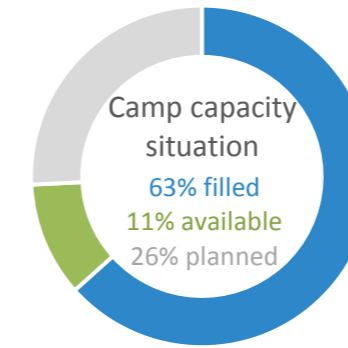

IRAQ

Camps per operational regions

KR-I

IDP populations in camps KR-I	332,644
Planned capacity in camps	494,932
Number of open camps	40
Average size of camp	8,316
Percentage of camp managed	95%

IDPs in camps compared to total IDPs in KR-I

Population Managed by Camp Management Agency

IDP populations in camps by Governorates

Center & South

IDP populations in camps C&S	276,372
Planned capacity in camps	466,152
Number of open camps	53
Average size of camp	5,215
Percentage of camp managed	96%