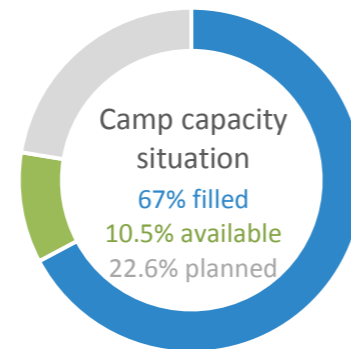

IRAQ

Camps per operational regions

KR-I

IDP populations in camps KR-I	332,644
Planned capacity in camps	494,932
Number of open camps	40
Average size of camp	8,316
Percentage of camp managed	95%

IDPs in camps compared to total IDPs in KR-I

Population Managed by Camp Management Agency

IDP populations in camps by Governorates

Center & South

IDP populations in camps C&S	276,372
Planned capacity in camps	466,152
Number of open camps	53
Average size of camp	5,215
Percentage of camp managed	96%