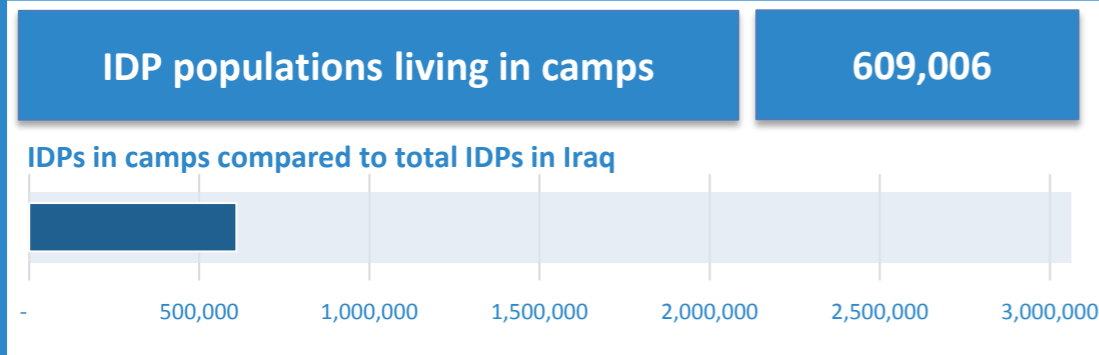

IRAQ

Camps per operational regions

KR-I

IDP populations in camps KR-I	332,644
Planned capacity in camps	494,932
Number of open camps	40
Average size of camp	8,316
Percentage of camp managed	95%

IDPs in camps compared to total IDPs in KR-I

Population Managed by Camp Management Agency

IDP populations in camps by Governorates

Center & South

IDP populations in camps C&S	276,372
Planned capacity in camps	466,152
Number of open camps	53
Average size of camp	5,215
Percentage of camp managed	96%