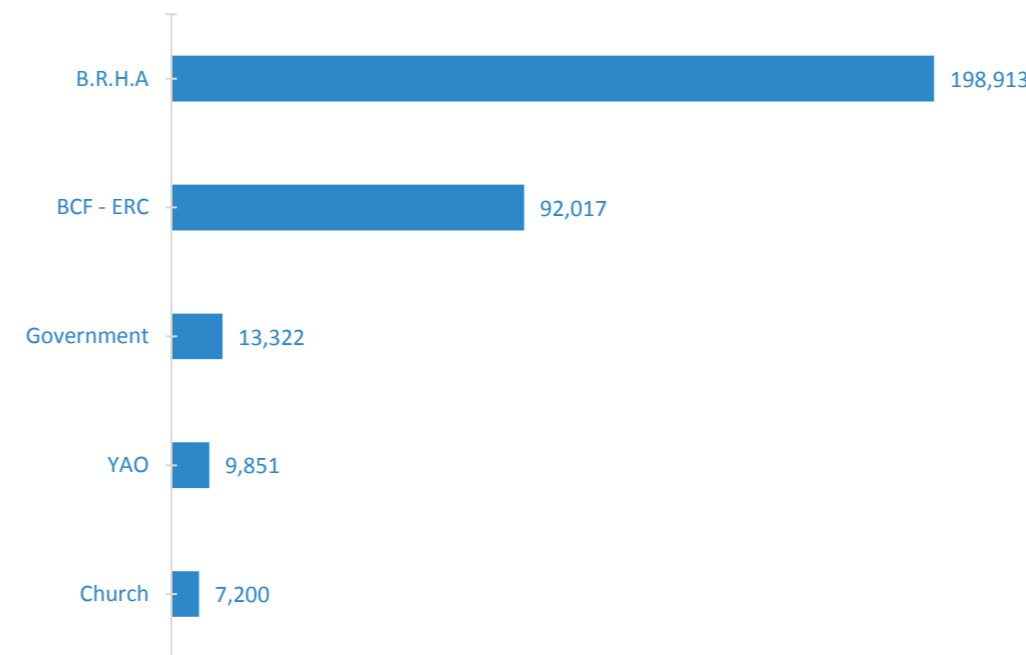

IRAQ

Camps per operational regions

KR-I

IDP populations in camps KR-I	332,644
Planned capacity in camps	494,932
Number of open camps	40
Average size of camp	8,316
Percentage of camp managed	95%

IDPs in camps compared to total IDPs in KR-I

Population Managed by Camp Management Agency

IDP populations in camps by Governorates

Center & South

IDP populations in camps C&S	276,372
Planned capacity in camps	466,152
Number of open camps	53
Average size of camp	5,215
Percentage of camp managed	96%