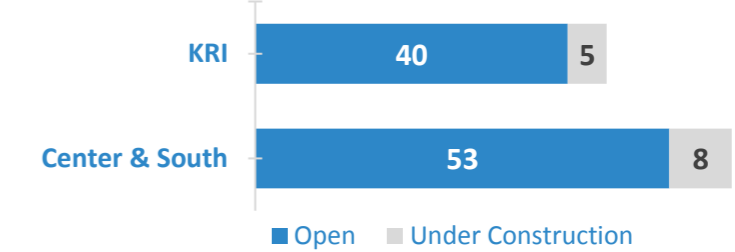

IRAQ

Camps per operational regions

KR-I

IDP populations in camps KR-I	332,644
Planned capacity in camps	494,932
Number of open camps	40
Average size of camp	8,316
Percentage of camp managed	95%

IDPs in camps compared to total IDPs in KR-I

Population Managed by Camp Management Agency

IDP populations in camps by Governorates

Center & South

IDP populations in camps C&S	276,372
Planned capacity in camps	466,152
Number of open camps	53
Average size of camp	5,215
Percentage of camp managed	96%