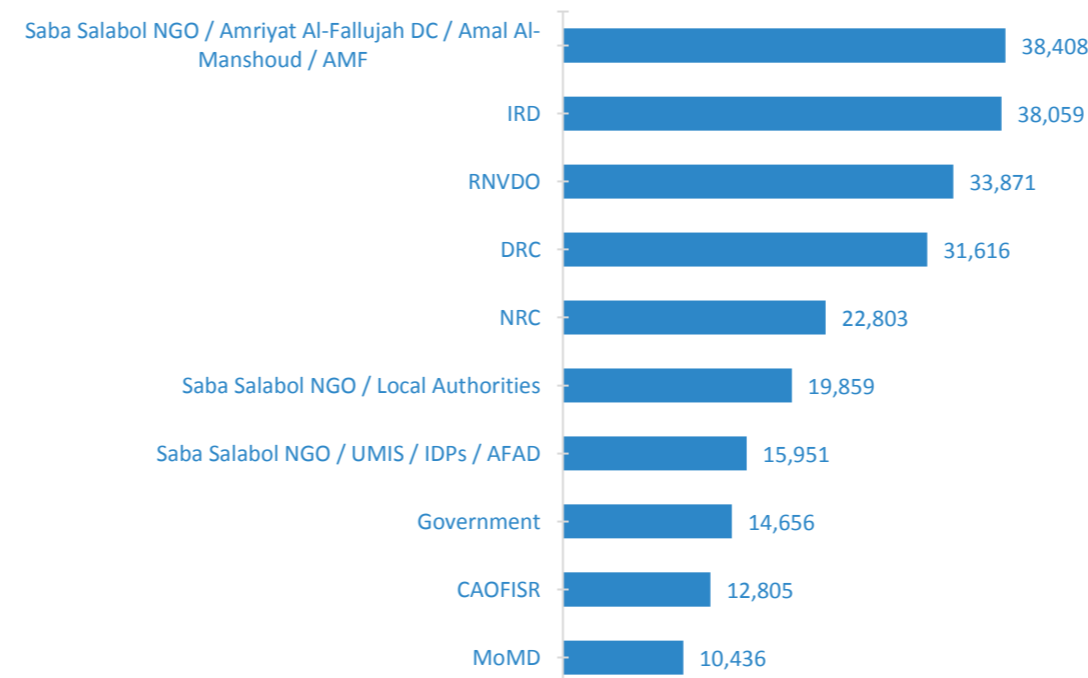

IRAQ

Camps per operational regions

KR-I

IDP populations in camps KR-I	332,644
Planned capacity in camps	494,932
Number of open camps	40
Average size of camp	8,316
Percentage of camp managed	95%

IDPs in camps compared to total IDPs in KR-I

Population Managed by Camp Management Agency

IDP populations in camps by Governorates

Center & South

IDP populations in camps C&S	276,372
Planned capacity in camps	466,152
Number of open camps	53
Average size of camp	5,215
Percentage of camp managed	96%

IDPs in camps compared to total IDPs in C&S

Population Managed by Camp Management Agency (top10)

IDP populations in camps by Governorates