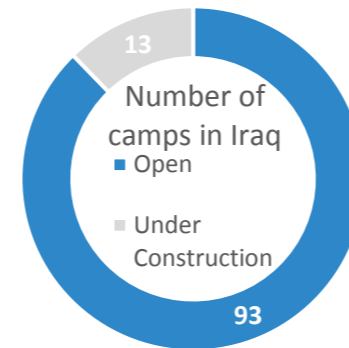

IRAQ

Camps per operational regions

KR-I

IDP populations in camps KR-I	332,644
Planned capacity in camps	494,932
Number of open camps	40
Average size of camp	8,316
Percentage of camp managed	95%

IDPs in camps compared to total IDPs in KR-I

Population Managed by Camp Management Agency

IDP populations in camps by Governorates

Center & South

IDP populations in camps C&S	276,372
Planned capacity in camps	466,152
Number of open camps	53
Average size of camp	5,215
Percentage of camp managed	96%