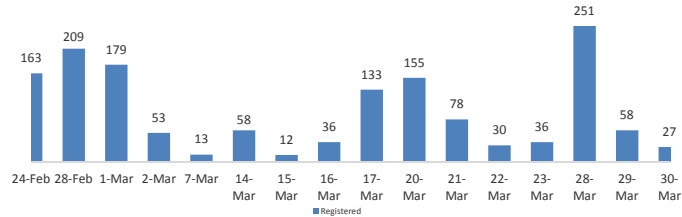

Total Arrivals

Gatore Arrivals

84,880	Total Active Refugees
84,522	Registered L2
358	Registered L1**
9,236	Temporarily Inactivated***
94,116	Active + Inactive Refugees

Kigali Arrivals:17 Bugesera Arrivals: 2 Nyanza Arrivals: 0

Daily Registration Trends

Area of Origin	Count	%
Kirundo	36,415	43%
Bujumbura Mairie	30,728	36%
Muyinga	7,979	9%
Ngozi	2,690	3%
Karuzi	1,179	1%
Kayanza	945	1%
Cibitoke	917	1%
Gitega	605	1%
Bubanza	481	1%
Ruyigi	463	1%
Others	2,120	3%
Total	84,522	

Age Cohort	Female	Male	Total	%
0 - 4 years	6,177	6,433	12,610	15%
5 - 11 years	7,725	7,866	15,591	18%
12 - 17 years	5,331	5,637	10,968	13%
18 - 59 years	21,496	22,045	43,541	52%
60 + years	1,159	653	1,812	2%
Total	41,888	42,634	84,522	100%