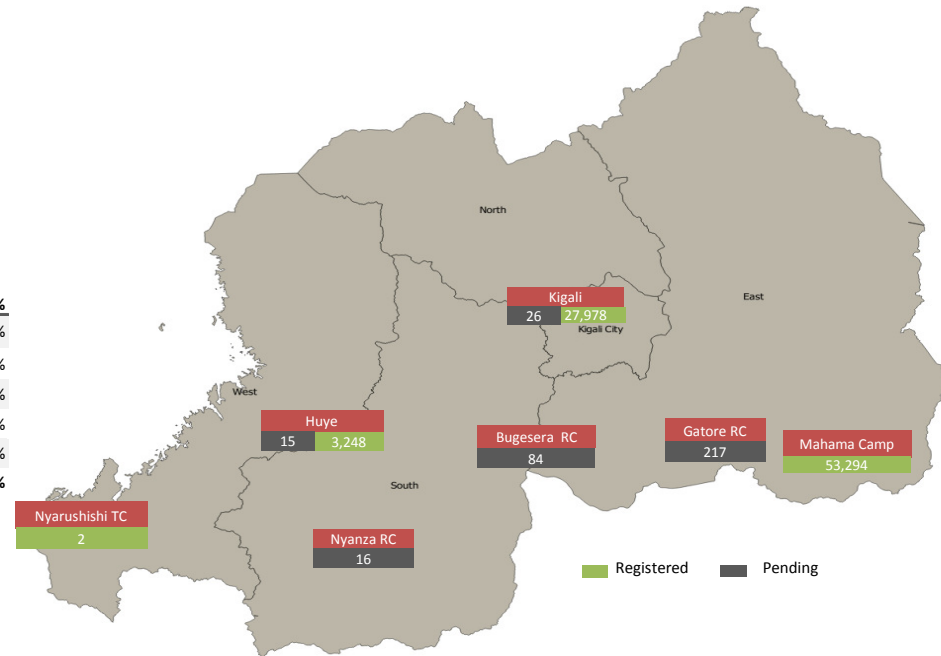

Total Arrivals

Gatore Arrivals

84,880	Total Active Refugees
84,522	Registered L2
358	Registered L1**
9,236	Temporarily Inactivated***
94,116	Active + Inactive Refugees

Kigali Arrivals:17 Bugesera Arrivals: 2 Nyanza Arrivals: 0

Daily Registration Trends

Area of Origin	Count	%
Kirundo	36,415	43%
Bujumbura Mairie	30,728	36%
Muyinga	7,979	9%
Ngozi	2,690	3%
Karuzi	1,179	1%
Kayanza	945	1%
Cibitoke	917	1%
Gitega	605	1%
Bubanza	481	1%
Ruyigi	463	1%
Others	2,120	3%
Total	84,522	

Age Cohort	Female	Male	Total	%
0 - 4 years	6,177	6,433	12,610	15%
5 - 11 years	7,725	7,866	15,591	18%
12 - 17 years	5,331	5,637	10,968	13%
18 - 59 years	21,496	22,045	43,541	52%
60 + years	1,159	653	1,812	2%
Total	41,888	42,634	84,522	100%

Dependants of Burundian Refugees - Other Nationalities

Origin	Female	Male	Total
Rwanda	276	26	302
Tanzania	2	1	3
Belgium	1		1
Kenya	1		1
Uganda	1		1
Total	281	27	308

* Source: MIDIMAR. All other sources are UNHCR