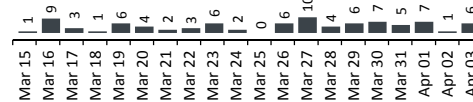

Registration Statistics

Registered
Mahama
Kigali
Nyarushishi
Total

Camp / Reception Centre Population	
Bugesera*	84
Nyanza*	16
Nyarushishi*	2
Mahama	53,294
Gatore*	217
Kigali	28,004
Huye	3,263
Total	84,880

Total Arrivals

Gatore Arrivals

84,880	Total Active Refugees
84,522	Registered L2
358	Registered L1**
9,236	Temporarily Inactivated***
94,116	Active + Inactive Refugees

Kigali Arrivals:17 Bugesera Arrivals: 2 Nyanza Arrivals: 0