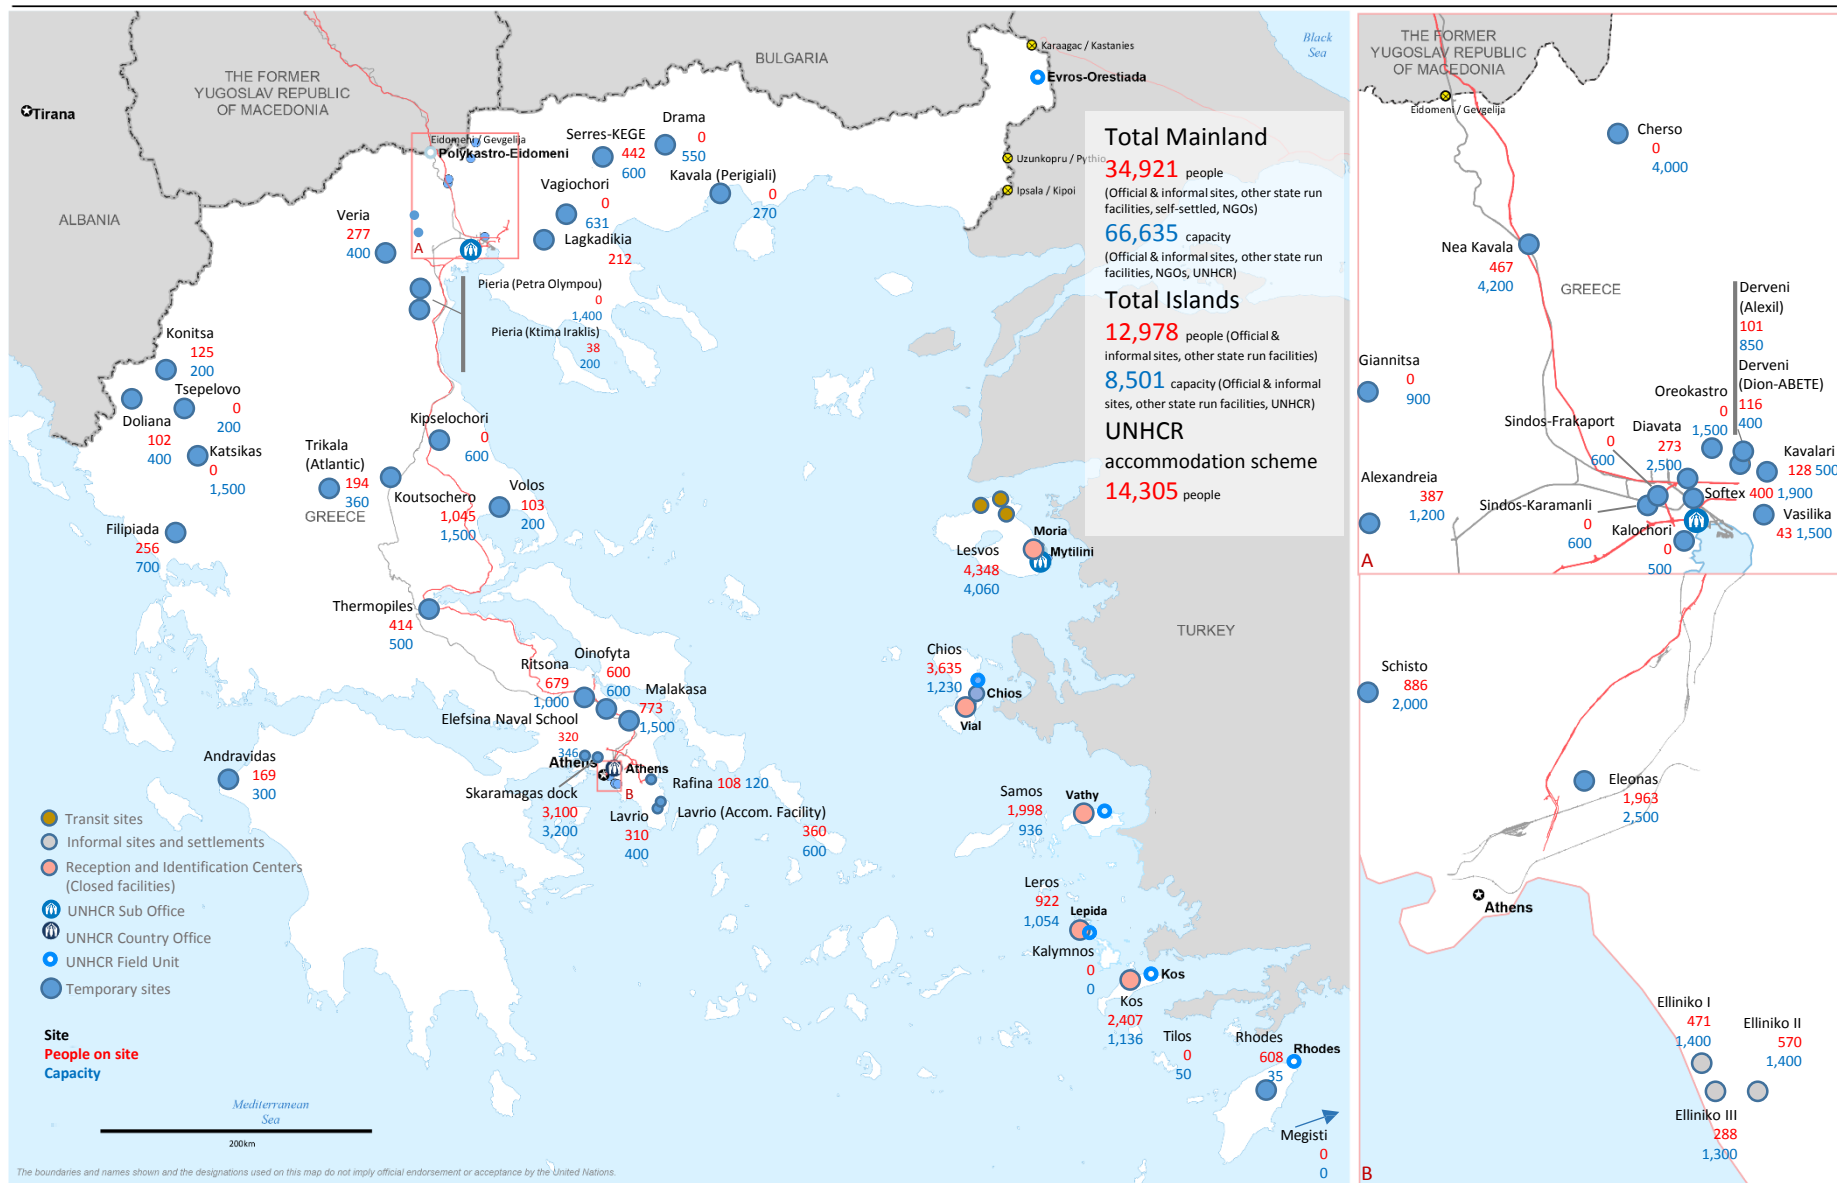

Europe Refugee Emergency

Daily map indicating capacity and occupancy (Governmental figures)

As of 04 April 2017 08:00 a.m. EET

Presence and capacity are based on Governmental figures from the Coordination Centre for the Management of the Refugee Crisis, as of 04/04/2017 10:00 a.m. Eastern European Time. Online map with additional information: <http://www.unhcr.gr/sites>