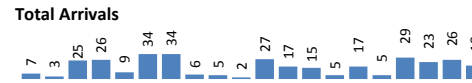

Registration Statistics

Registered from 18-20 Apr 2017

Mahama	44
Kigali	-
Nyarushishi	-
Total	44

Camp / Reception Centre Population

Bugesera*	132	61
Nyanza*	62	33
Nyarushishi*	3	3
Mahama	53,490	18,762
Gatore*	238	173
Kigali	28,077	14,045
Huye	3,271	1,242
Total	85,273	34,319

85,273	Total Active Refugees
84,719	Registered L2
554	Registered L1**
9,236	Temporarily Inactivated***
94,509	Active + Inactive Refugees

Kigali Arrivals:10 Bugesera Arrivals: 2 Huye Arrivals: 0

Area of Origin