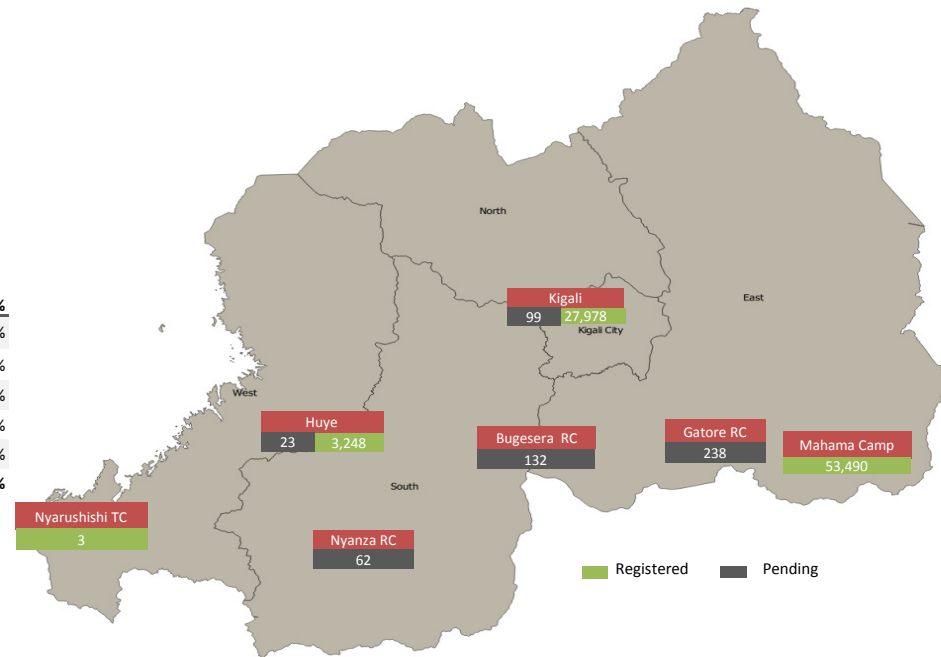

* Source: MIDIMAR. All other sources are UNHCR

** Individuals registered in Nyanza, Gatore, Bugesera RCs have undergone level 1 biometric registration

*** Inactivated due to absence at food distribution for 3 or more consecutive months in Sep 2015 - Mar 2017 (7,779) or spontaneous departure to BDI (1,457)

For more information please visit our website: <http://data2.unhcr.org/en/situations/burundi/location/2006>