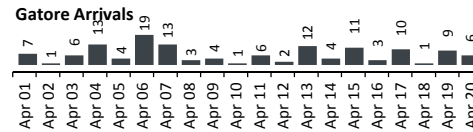

Registration Statistics

Registered from 18-20 Apr 2017

Mahama	44
Kigali	-
Nyarushishi	-
Total	44

Camp / Reception Centre Population

Bugesera*	132	61
Nyanza*	62	33
Nyarushishi*	3	3
Mahama	53,490	18,762
Gatore*	238	173
Kigali	28,077	14,045
Huye	3,271	1,242
Total	85,273	34,319

85,273	Total Active Refugees
84,719	Registered L2
554	Registered L1**
9,236	Temporarily Inactivated***
94,509	Active + Inactive Refugees

Kigali Arrivals:10 Bugesera Arrivals: 2 Huye Arrivals: 0

Area of Origin