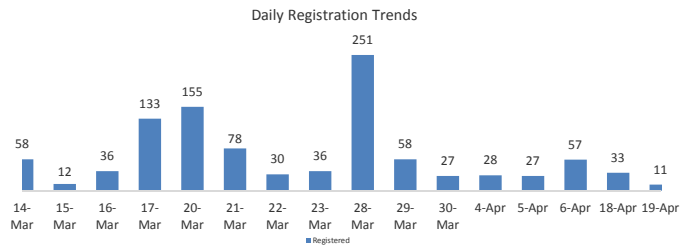

Registration Statistics

Registered from 18-20 Apr 2017

Mahama	44
Kigali	-
Nyarushishi	-
Total	44

Camp / Reception Centre Population

Bugesera*	132	61
Nyanza*	62	33
Nyarushishi*	3	3
Mahama	53,490	18,762
Gatore*	238	173
Kigali	28,077	14,045
Huye	3,271	1,242
Total	85,273	34,319

85,273	Total Active Refugees
84,719	Registered L2
554	Registered L1**
9,236	Temporarily Inactivated***
94,509	Active + Inactive Refugees

Kigali Arrivals:10 Bugesera Arrivals: 2 Huye Arrivals: 0

Area of Origin