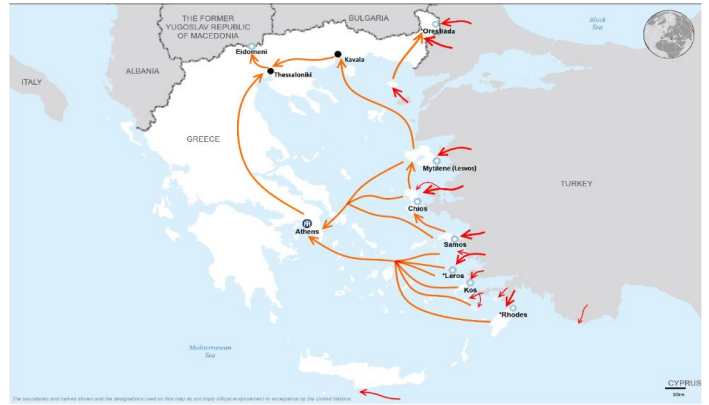

Total arrivals in Greece (Jan - Apr 2017): **4,900**

Total arrivals in Greece during Apr 2017: **892**

Average daily arrivals during Apr 2017: **39**

Average daily arrivals during Mar 2017: **49**

Daily estimated departures from islands to Mainland: **17**

Estimated departures from islands to Mainland during April 2017: **689**

Dead and missing
272 dead - 152 missing (2015)
146 dead - 51 missing (Dec. 2016)
(Source: Hellenic Coast Guard, Greek territorial waters)