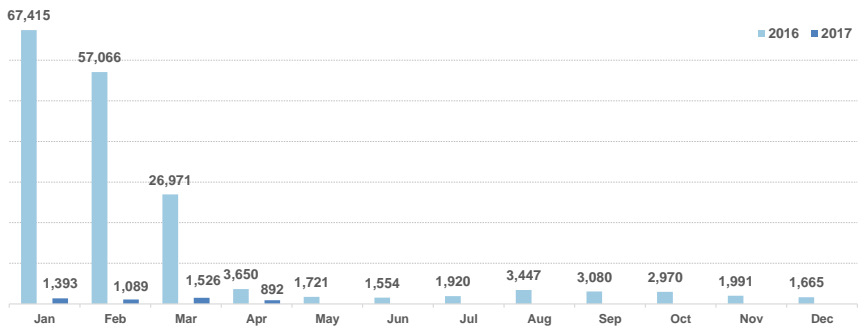

Arrivals per month