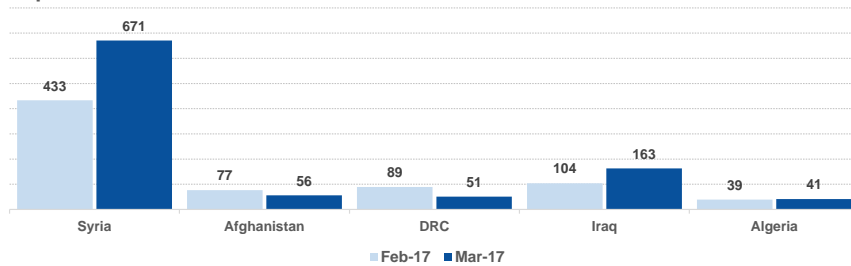

Estimated # of arrivals during the last seven days
(Based on arrivals or registration figures as provided by authorities, arrows indicating higher or lower number based on the day before)

17/04/2017	▲	101
18/04/2017	▼	1
19/04/2017	▲	21
20/04/2017	▲	26
21/04/2017	▲	54
22/04/2017	▼	2
23/04/2017	▼	0

Relocation Procedures (up to 16 April)
Total Relocation Requests: **19,516**
Implemented Transfers (Departures): **11,421**
Source: Asylum service

Arrivals per month

Asylum applications

Top nationalities of arrivals in Greece