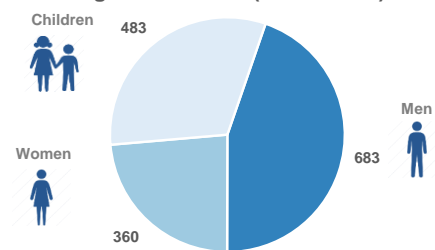

Age and Gender (March 2017)