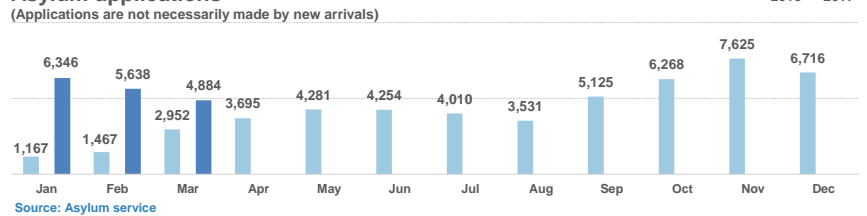

Estimated # of arrivals during the last seven days
(Based on arrivals or registration figures as provided by authorities, arrows indicating higher or lower number based on the day before)

17/04/2017	▲	101
18/04/2017	▼	1
19/04/2017	▲	21
20/04/2017	▲	26
21/04/2017	▲	54
22/04/2017	▼	2
23/04/2017	▼	0

Relocation Procedures (up to 16 April)
Total Relocation Requests: **19,516**
Implemented Transfers (Departures): **11,421**
Source: Asylum service

Arrivals per month

Asylum applications

Top nationalities of arrivals in Greece