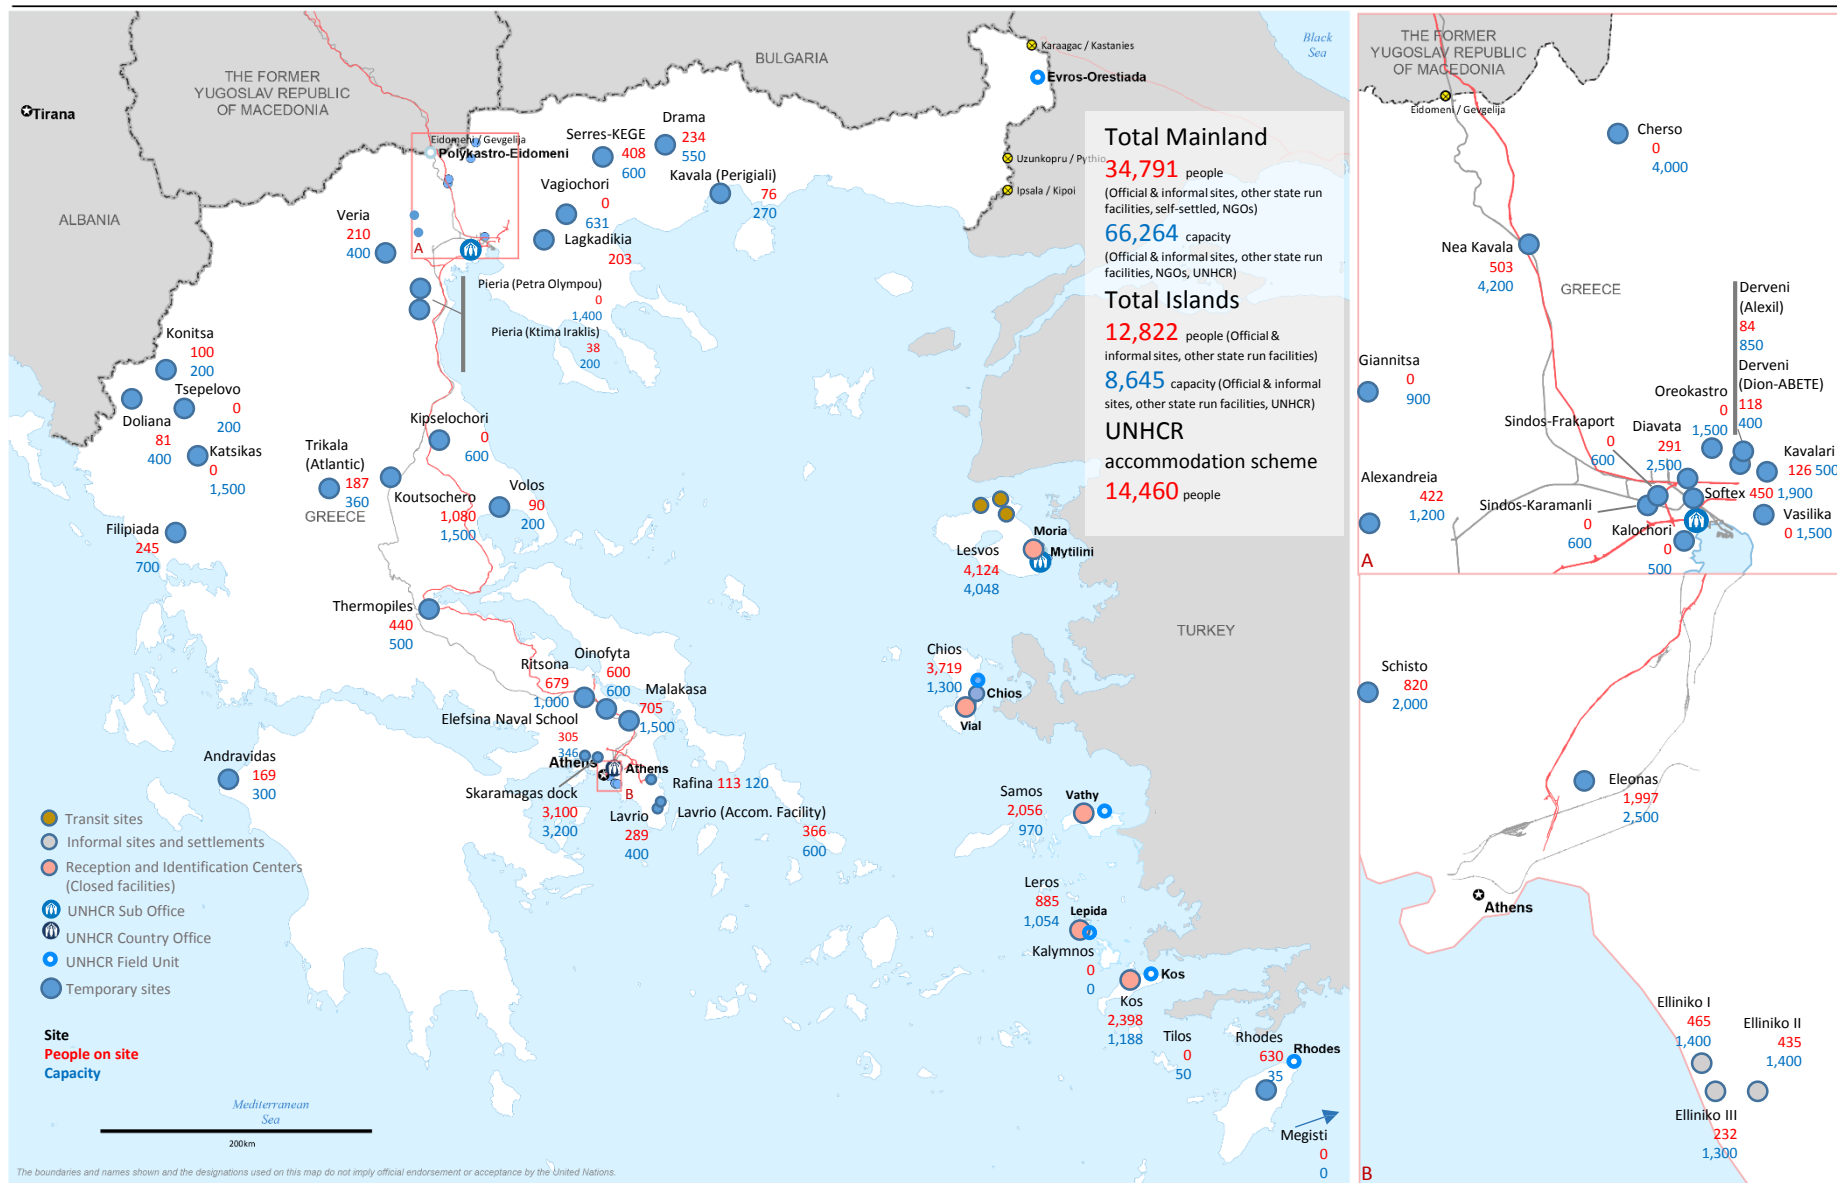

Europe Refugee Emergency

Daily map indicating capacity and occupancy (Governmental figures)

As of 25 April 2017 08:00 a.m. EET

Presence and capacity are based on Governmental figures from the Coordination Centre for the Management of the Refugee Crisis, as of 25/04/2017 10:00 a.m. Eastern European Time. Online map with additional information: <http://www.unhcr.gr/sites>

Funded by European Union Humanitarian Aid