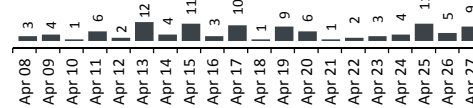

Registration Statistics

Registered	
Mahama	163
Kigali	175
Nyarushishi	
Total	338

Camp / Reception Centre Population		
Bugesera*	195	106
Nyanza*	98	52
Nyarushishi*	7	5
Mahama	53,643	18,783
Gatore*	176	133
Kigali	28,153	14,096
Huye	3,275	1,245
Total	85,547	34,420

Total Arrivals

Gatore Arrivals

85,547	Total Active Refugees
85,051	Registered L2
496	Registered L1**
9,236	Temporarily Inactivated***
94,783	Active + Inactive Refugees

Kigali Arrivals: 59 Bugesera Arrivals: 0 Huye Arrivals: 2