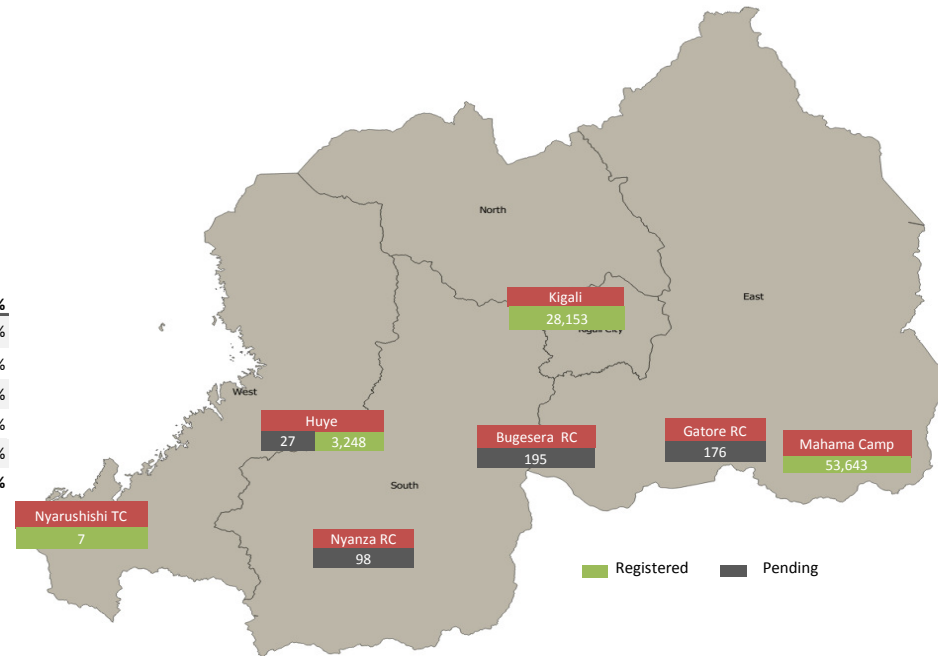

Total Arrivals

Gatore Arrivals

85,547	Total Active Refugees
85,051	Registered L2
496	Registered L1**
9,236	Temporarily Inactivated***
94,783	Active + Inactive Refugees

Kigali Arrivals: 59 Bugesera Arrivals: 0 Huye Arrivals: 2

Daily Registration Trends

Area of Origin		
Kirundo	36,615	43%
Bujumbura Mairie	30,872	36%
Muyinga	8,023	9%
Ngozi	2,710	3%
Karuzi	1,188	1%
Kayanza	963	1%
Cibitoke	927	1%
Gitega	613	1%
Bubanza	485	1%
Ruyigi	469	1%
Others	2,186	3%
Total	85,051	

Age Cohort	Female	Male	Total	%
0 - 4 years	6,263	6,499	12,762	15%
5 - 11 years	7,760	7,899	15,659	18%
12 - 17 years	5,353	5,662	11,015	13%
18 - 59 years	21,572	22,226	43,798	51%
60 + years	1,162	655	1,817	2%
Total	42,110	42,941	85,051	100%

Dependants of Burundian Refugees - Other Nationalities

Origin	Female	Male	Total
Rwanda	277	26	303
Tanzania	2	1	3
Belgium	1		1
Kenya	1		1
Uganda	1		1
Total	282	27	309

* Source: MIDIMAR. All other sources are UNHCR