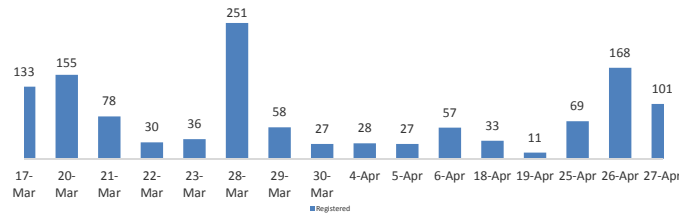

Total Arrivals

Gatore Arrivals

85,547	Total Active Refugees
85,051	Registered L2
496	Registered L1**
9,236	Temporarily Inactivated***
94,783	Active + Inactive Refugees

Kigali Arrivals: 59 Bugesera Arrivals: 0 Huye Arrivals: 2

Daily Registration Trends

Area of Origin		
Kirundo	36,615	43%
Bujumbura Mairie	30,872	36%
Muyinga	8,023	9%
Ngozi	2,710	3%
Karuzi	1,188	1%
Kayanza	963	1%
Cibitoke	927	1%
Gitega	613	1%
Bubanza	485	1%
Ruyigi	469	1%
Others	2,186	3%
Total	85,051	

Age Cohort	Female	Male	Total	%
0 - 4 years	6,263	6,499	12,762	15%
5 - 11 years	7,760	7,899	15,659	18%
12 - 17 years	5,353	5,662	11,015	13%
18 - 59 years	21,572	22,226	43,798	51%
60 + years	1,162	655	1,817	2%
Total	42,110	42,941	85,051	100%