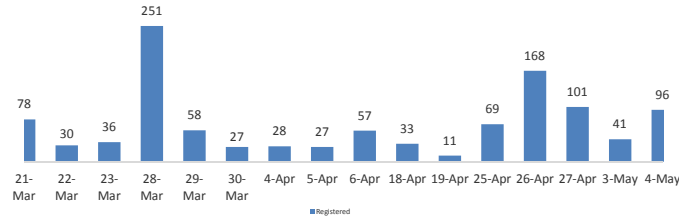

Registration Statistics

Registered
Mahama
Kigali
Nyarushishi
Total

Camp / Reception Centre Population	
Bugesera*	231
Nyanza*	26
Nyarushishi*	1
Mahama	53,346
Gatore*	231
Kigali	28,231
Huye	3,255
Total	85,321

85,321	Total Active Refugees
84,744	Registered L2
577	Registered L1**
9,686	Temporarily Inactivated***
95,007	Active + Inactive Refugees

Daily Registration Trends

Area of Origin	Registered	%
Kirundo	36,427	43%
Bujumbura Mairie	30,829	36%
Muyinga	7,942	9%
Ngozi	2,693	3%
Karuzi	1,177	1%
Kayanza	965	1%
Cibitoke	925	1%
Gitega	609	1%
Bubanza	483	1%
Ruyigi	467	1%
Others	2,227	3%
Total	84,744	

Age Cohort	Female	Male	Total	%
0 - 4 years	6,255	6,493	12,748	15%
5 - 11 years	7,748	7,880	15,628	18%
12 - 17 years	5,344	5,640	10,984	13%
18 - 59 years	21,518	22,053	43,571	51%
60 + years	1,161	652	1,813	2%
Total	42,026	42,718	84,744	100%

Dependants of Burundian Refugees - Other Nationalities

Origin	Female	Male	Total
Rwanda	265	25	290
Tanzania	2	1	3
Belgium	1		1
Kenya	1		1
Uganda	1		1
Total	270	26	296