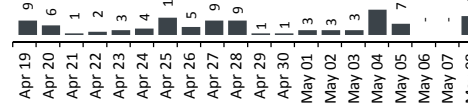

Gatore Arrivals

85,321	Total Active Refugees
84,744	Registered L2
577	Registered L1**
9,686	Temporarily Inactivated***
95,007	Active + Inactive Refugees