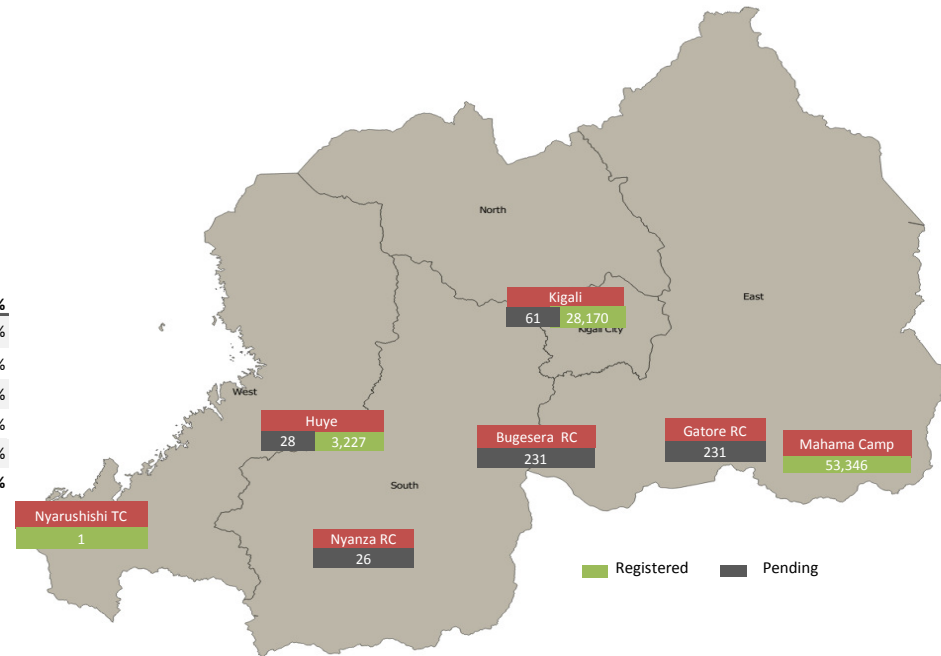

* Source: MIDIMAR. All other sources are UNHCR

** Individuals registered in Nyanza, Gatore, Bugesera RCs have undergone level 1 biometric registration

*** Inactivated due to absence at food distribution for 3 or more consecutive months in Sep 2015 - April 2017 (8,229) or spontaneous departure to BDI (1,457)

For more information please visit our website: <http://data2.unhcr.org/en/situations/burundi/location/2006>