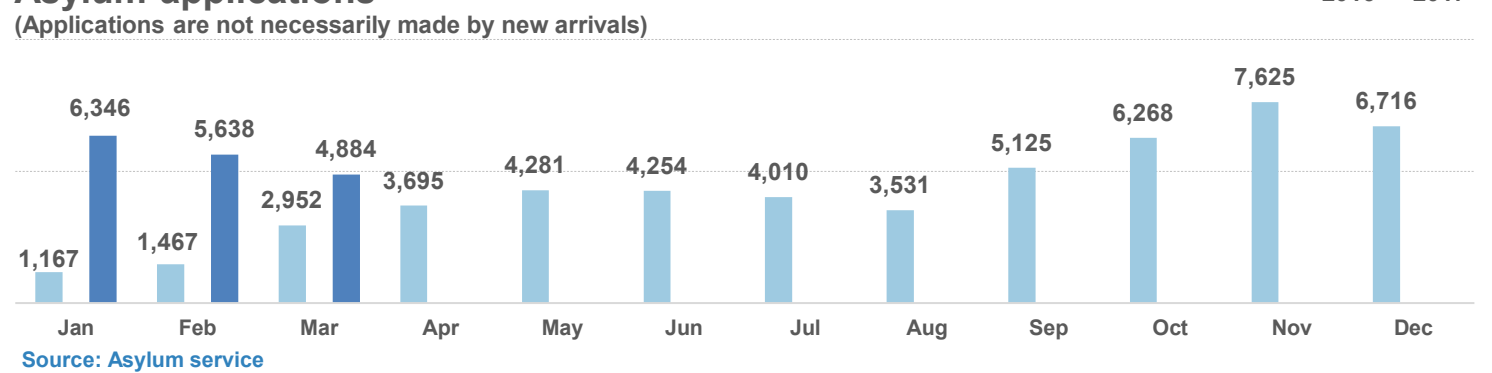

Estimated # of arrivals during the last seven days
(Based on arrivals or registration figures as provided by authorities, arrows indicating higher or lower number based on the day before)

5-05-2017	▲	98
6-05-2017	▼	91
7-05-2017	▼	44
8-05-2017	▼	0
9-05-2017	▶	0
10-05-2017	▲	46
11-05-2017	▲	109

Relocation Procedures (up to 30 April)

Total Relocation Requests: **20,871**

Implemented Transfers (Departures): **12,490**

Source: Asylum service

Arrivals per month

Asylum applications

Most common nationalities of sea arrivals

Age and Gender (April 2017)

Estimated daily arrivals

Daily arrivals are estimates based on the most reliable information available provided by the authorities. Daily estimates cannot be considered final and might change based on consolidated figures provided by authorities on a regular basis.