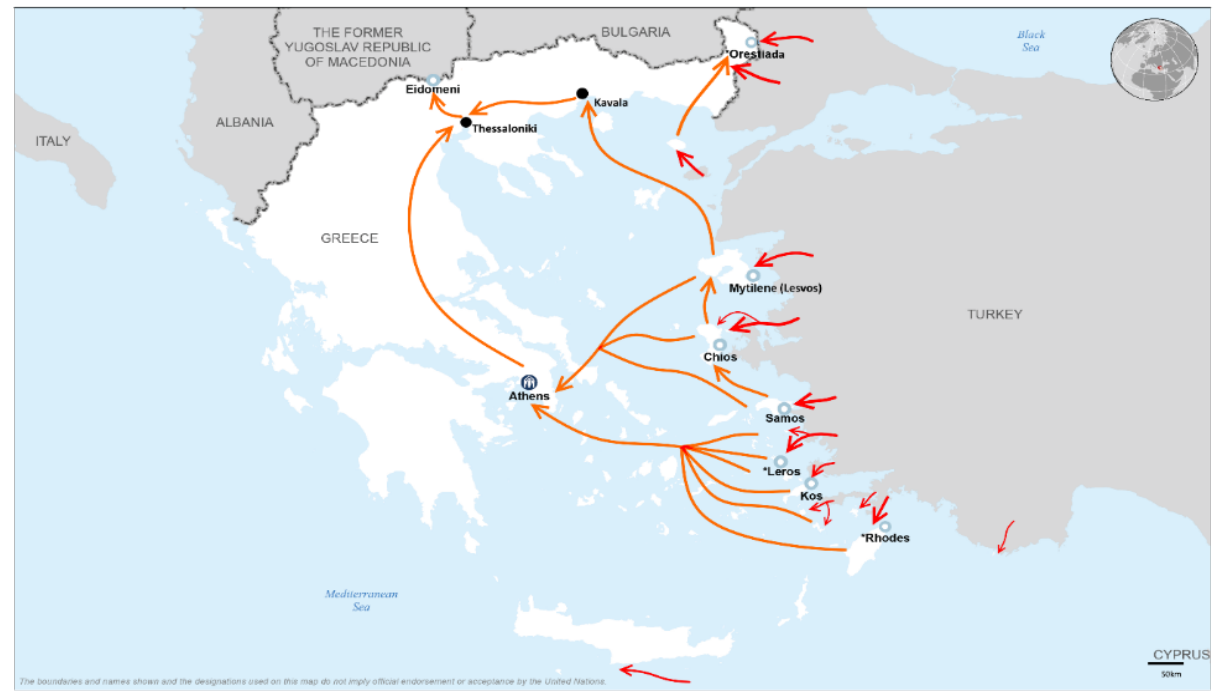

Total arrivals in Greece (Jan - May 2017): **5,765**

Total arrivals in Greece during May 2017: **601**

Average daily arrivals during May 2017: **55**

Average daily arrivals during Apr 2017: **39**

Daily estimated departures from islands to Mainland: **205**

Estimated departures from islands to Mainland during May 2017: **641**

Dead and missing

146 dead - 51 missing (Dec. 2016)

9 dead - 0 missing (Apr. 2017)

(Source: Hellenic Coast Guard, Greek territorial waters, provisional data)

Estimated # of arrivals during the last seven days
(Based on arrivals or registration figures as provided by authorities, arrows indicating higher or lower number based on the day before)

5-05-2017	▲	98
6-05-2017	▼	91
7-05-2017	▼	44
8-05-2017	▼	0
9-05-2017	▶	0
10-05-2017	▲	46
11-05-2017	▲	109

Relocation Procedures (up to 30 April)

Total Relocation Requests: **20,871**

Implemented Transfers (Departures): **12,490**

Source: Asylum service

Arrivals per month

Asylum applications

Most common nationalities of sea arrivals