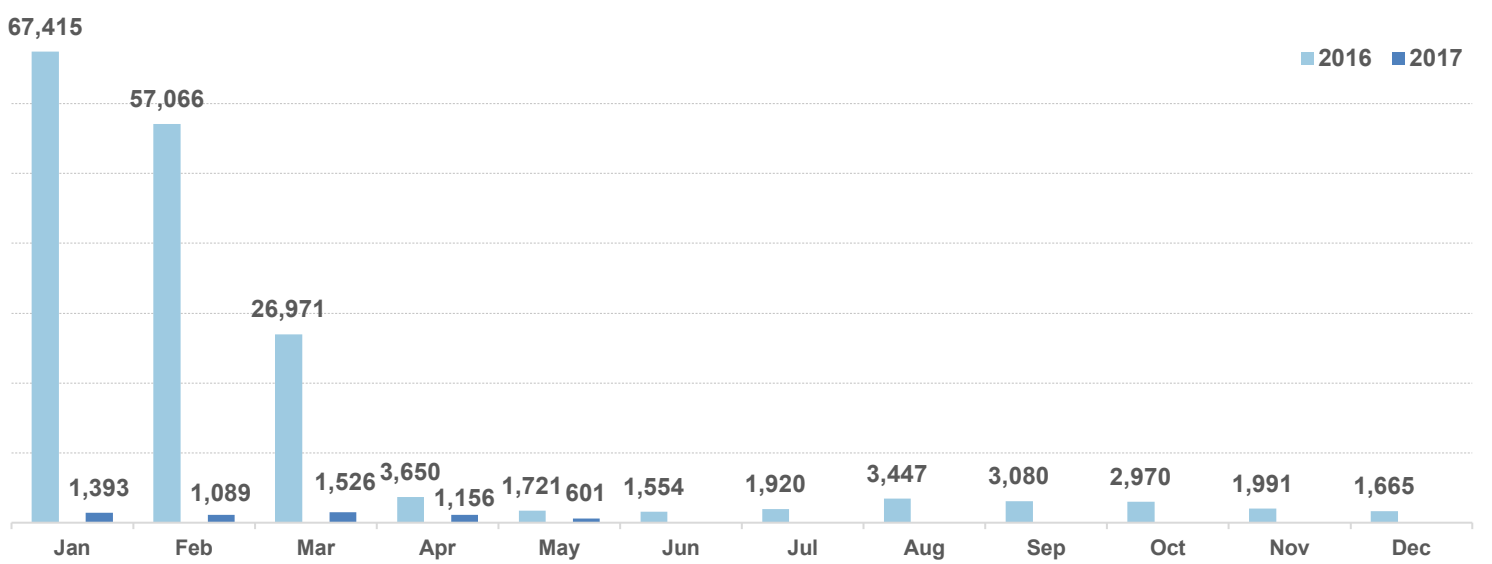

Estimated departures from islands to Mainland during May 2017: **641**

Dead and missing

146 dead - 51 missing (Dec. 2016)

9 dead - 0 missing (Apr. 2017)

(Source: Hellenic Coast Guard, Greek territorial waters, provisional data)

Estimated # of arrivals during the last seven days
(Based on arrivals or registration figures as provided by authorities, arrows indicating higher or lower number based on the day before)

5-05-2017	▲	98
6-05-2017	▼	91
7-05-2017	▼	44
8-05-2017	▼	0
9-05-2017	▶	0
10-05-2017	▲	46
11-05-2017	▲	109

Relocation Procedures (up to 30 April)

Total Relocation Requests: **20,871**

Implemented Transfers (Departures): **12,490**

Source: Asylum service

Arrivals per month

Asylum applications

Most common nationalities of sea arrivals