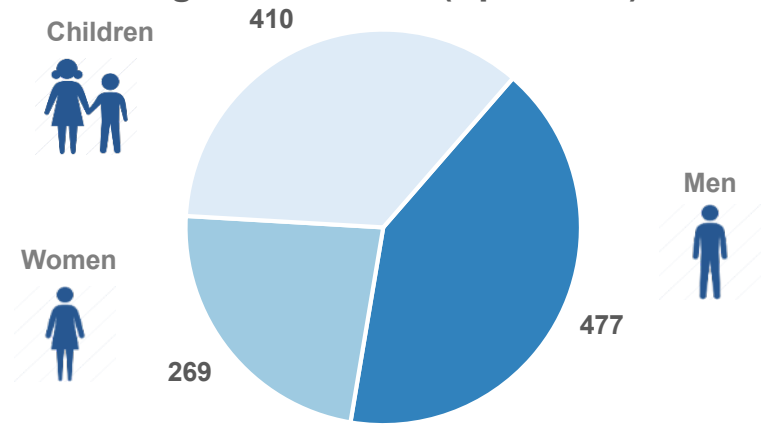

Age and Gender (April 2017)