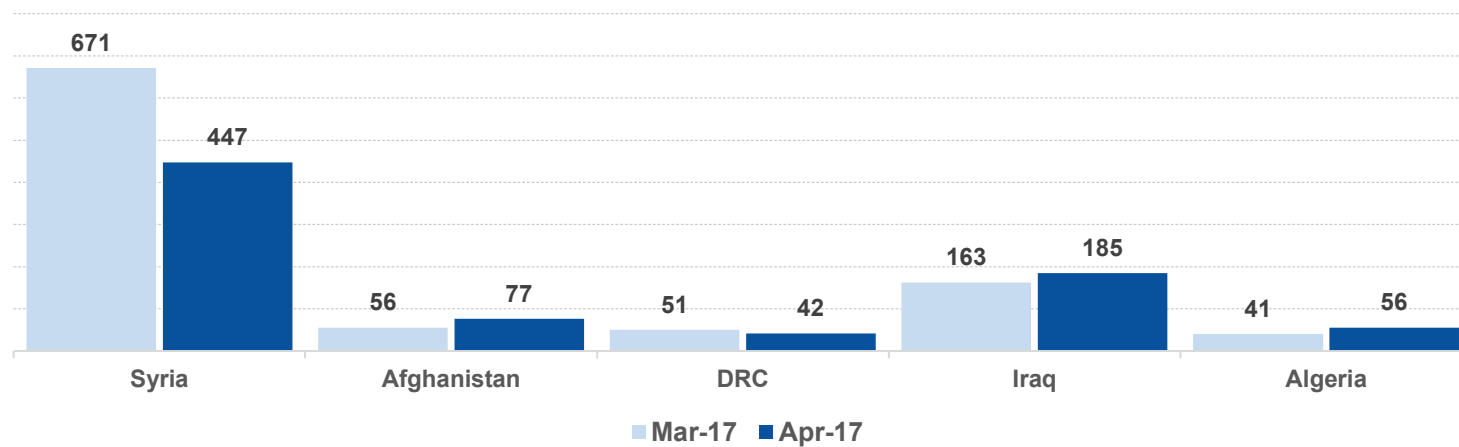

Estimated departures from islands to Mainland during May 2017: **641**

Dead and missing

146 dead - 51 missing (Dec. 2016)

9 dead - 0 missing (Apr. 2017)

(Source: Hellenic Coast Guard, Greek territorial waters, provisional data)

Estimated # of arrivals during the last seven days
(Based on arrivals or registration figures as provided by authorities, arrows indicating higher or lower number based on the day before)

5-05-2017	▲	98
6-05-2017	▼	91
7-05-2017	▼	44
8-05-2017	▼	0
9-05-2017	▶	0
10-05-2017	▲	46
11-05-2017	▲	109

Relocation Procedures (up to 30 April)

Total Relocation Requests: **20,871**

Implemented Transfers (Departures): **12,490**

Source: Asylum service

Arrivals per month

Asylum applications

Most common nationalities of sea arrivals