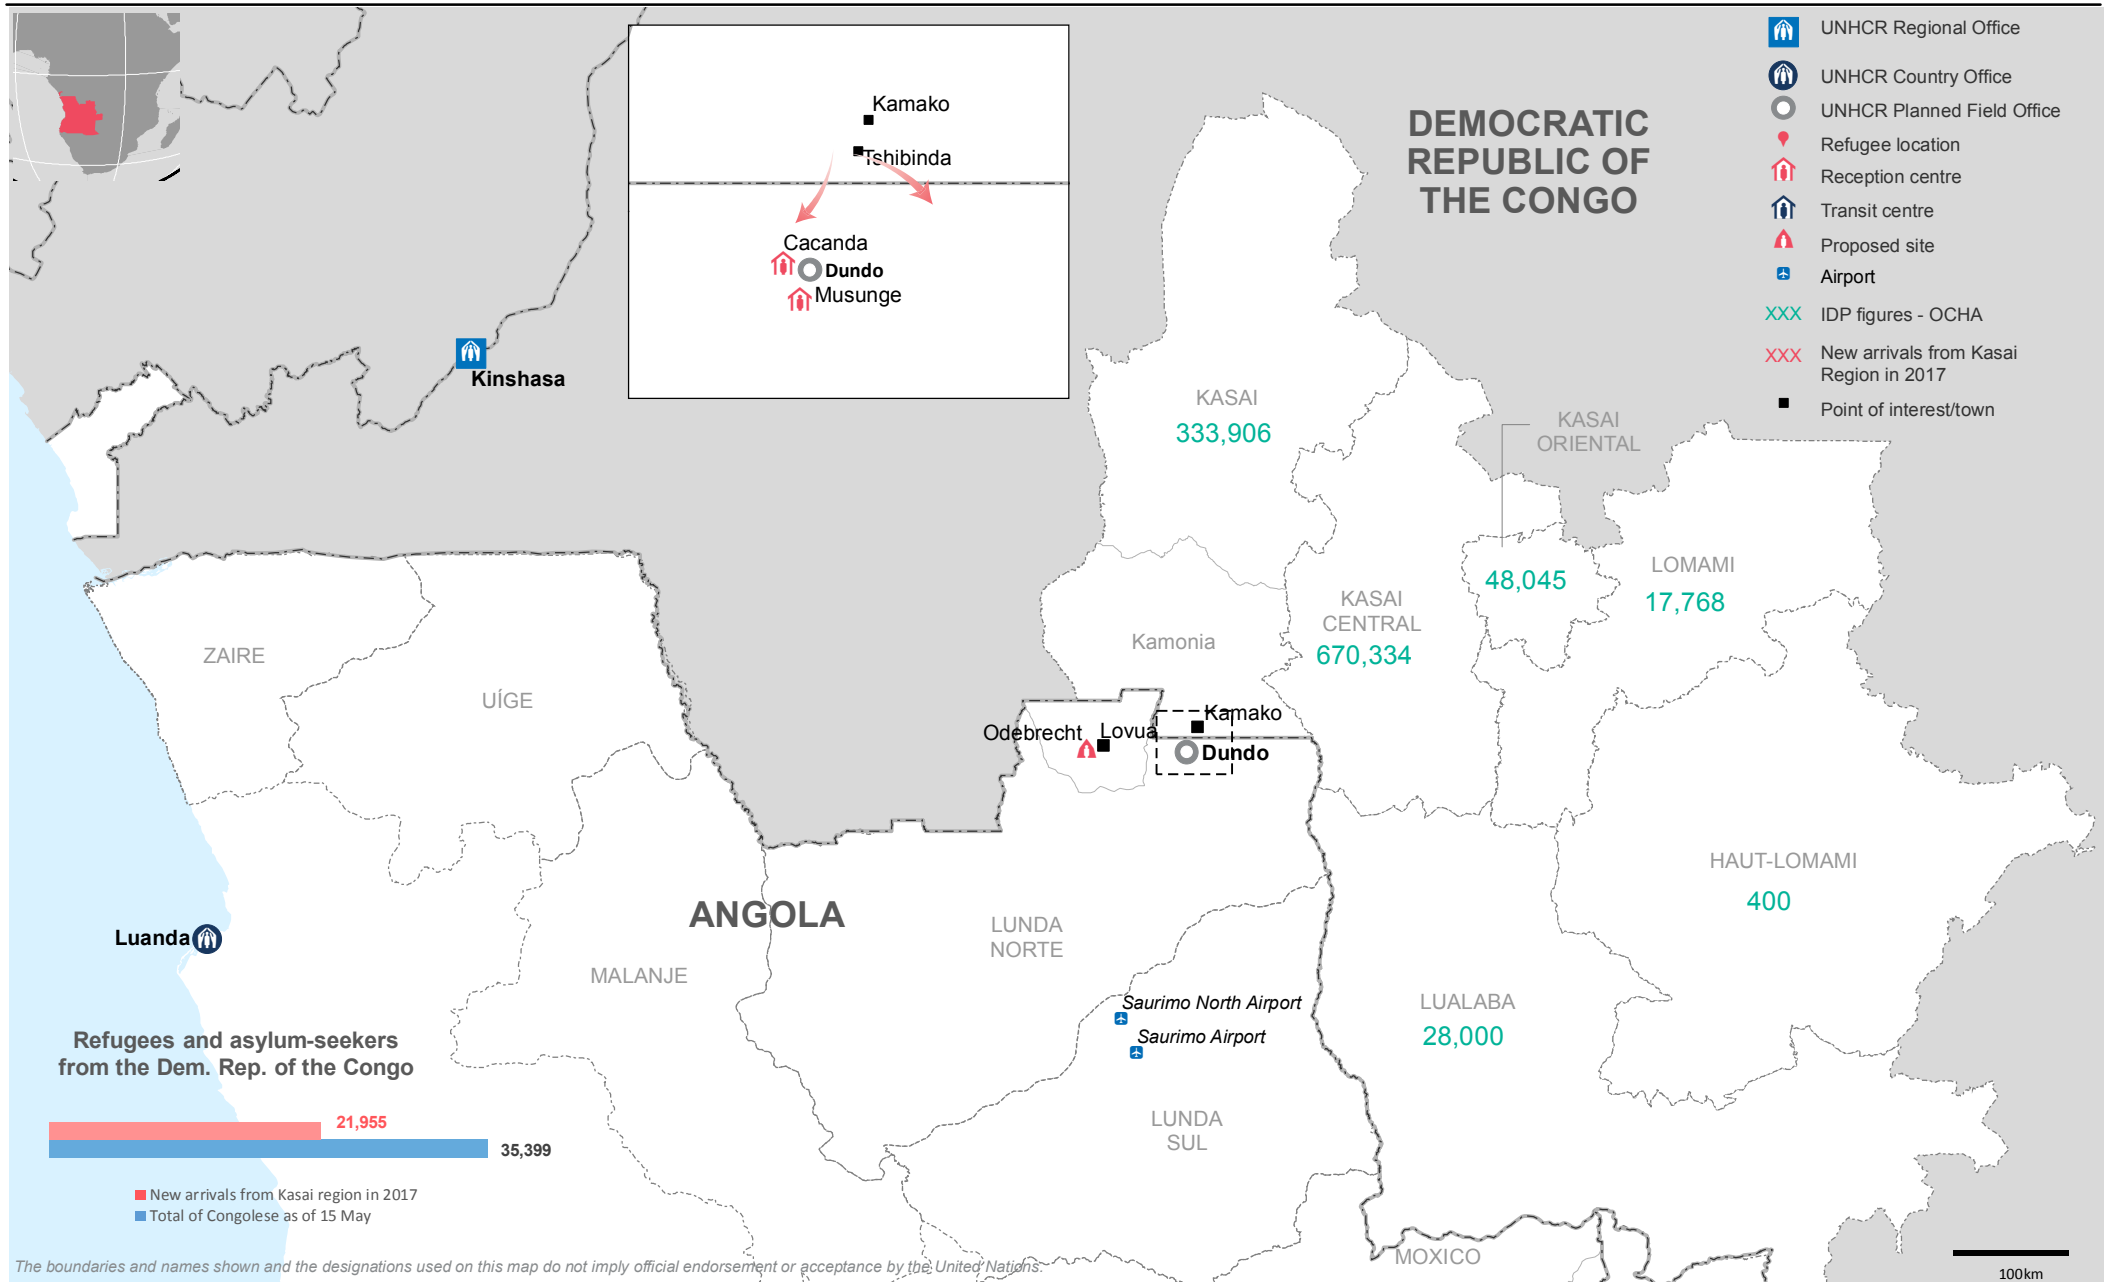

Angola Emergency

Outflow of Congolese refugees from the Kasai region

as of 16 May 2017

The boundaries and names shown and the designations used on this map do not imply official endorsement or acceptance by the United Nations.