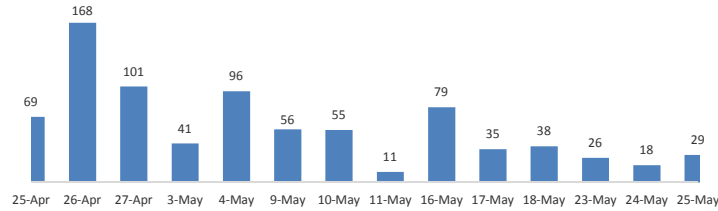

Registration Statistics

Registered 23-25 May 2017

Mahama	73
Kigali	
Nyarushishi	
Total	73

Camp / Reception Centre Population

Bugesera*	253	136
Nyanza*	80	52
Nyarushishi*	5	4
Mahama	53,749	18,649
Gatore*	149	129
Kigali	28,325	14,218
Huye	3,270	1,255
Total	85,831	34,443

85,831	Total Active Refugees
85,146	Registered L2
685	Registered L1**
9,686	Temporarily Inactivated***
95,517	Active + Inactive Refugees

Kigali Arrivals: 7 Nyanza Arrivals: 3 Bugesera Arrivals: 0

Daily Registration Trends