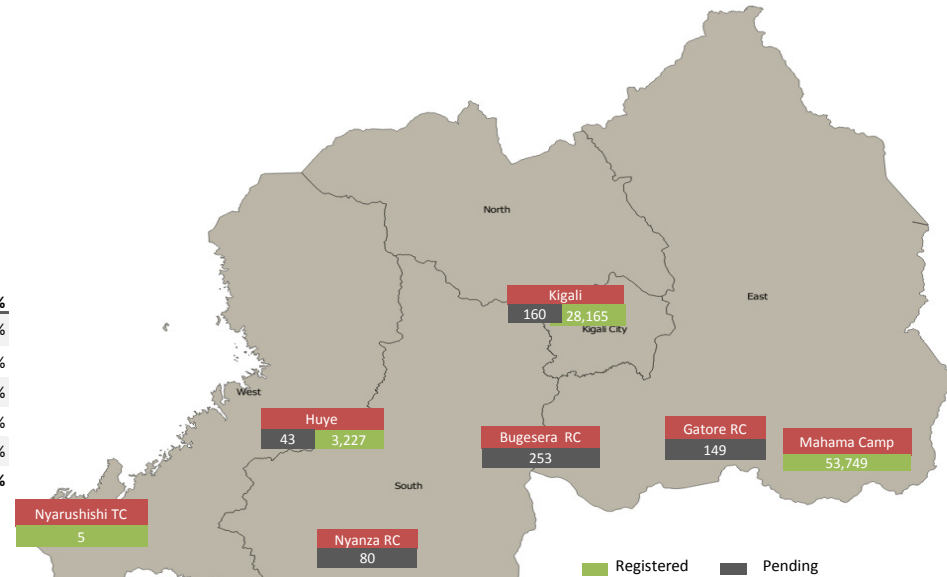

85,831	Total Active Refugees
85,146	Registered L2
685	Registered L1**
9,686	Temporarily Inactivated***
95,517	Active + Inactive Refugees

Kigali Arrivals: 7 Nyanza Arrivals: 3 Bugesera Arrivals: 0

Daily Registration Trends

Area of Origin

Kirundo	36,564	43%
Bujumbura Mairie	30,891	36%
Muyinga	8,024	9%
Ngozi	2,717	3%
Karuzi	1,179	1%
Kayanza	966	1%
Cibitoke	929	1%
Gitega	610	1%
Bubanza	485	1%
Ruyigi	469	1%
Others	2,312	3%
Total	85,146	

Age Cohort

Age Cohort	Female	Male	Total	%
0 - 4 years	6,348	6,558	12,906	15%
5 - 11 years	7,777	7,901	15,678	18%
12 - 17 years	5,369	5,661	11,030	13%
18 - 59 years	21,567	22,149	43,716	51%
60 + years	1,163	653	1,816	2%
Total	42,224	42,922	85,146	100%

Dependants of Burundian Refugees - Other Nationalities

Origin	Female	Male	Total
Rwanda	270	25	295
Tanzania	2	1	3
Belgium	1		1
Kenya	1		1
Uganda	1		1
Total	275	26	301

* Source: MIDIMAR. All other sources are UNHCR