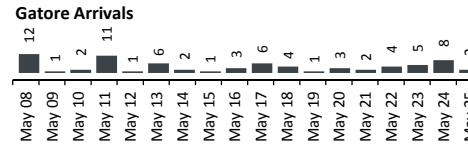

Registration Statistics

Registered 23-25 May 2017

Mahama	73
Kigali	
Nyarushishi	
Total	73

Camp / Reception Centre Population

Bugesera*	253	136
Nyanza*	80	52
Nyarushishi*	5	4
Mahama	53,749	18,649
Gatore*	149	129
Kigali	28,325	14,218
Huye	3,270	1,255
Total	85,831	34,443

85,831	Total Active Refugees
85,146	Registered L2
685	Registered L1**
9,686	Temporarily Inactivated***
95,517	Active + Inactive Refugees

Kigali Arrivals: 7 Nyanza Arrivals: 3 Bugesera Arrivals: 0

Daily Registration Trends