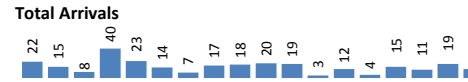

Registration Statistics

Registered 23-25 May 2017

Mahama	73
Kigali	
Nyarushishi	
Total	73

Camp / Reception Centre Population

Bugesera*	253	136
Nyanza*	80	52
Nyarushishi*	5	4
Mahama	53,749	18,649
Gatore*	149	129
Kigali	28,325	14,218
Huye	3,270	1,255
Total	85,831	34,443

85,831	Total Active Refugees
85,146	Registered L2
685	Registered L1**
9,686	Temporarily Inactivated***
95,517	Active + Inactive Refugees

Kigali Arrivals: 7 Nyanza Arrivals: 3 Bugesera Arrivals: 0

Daily Registration Trends