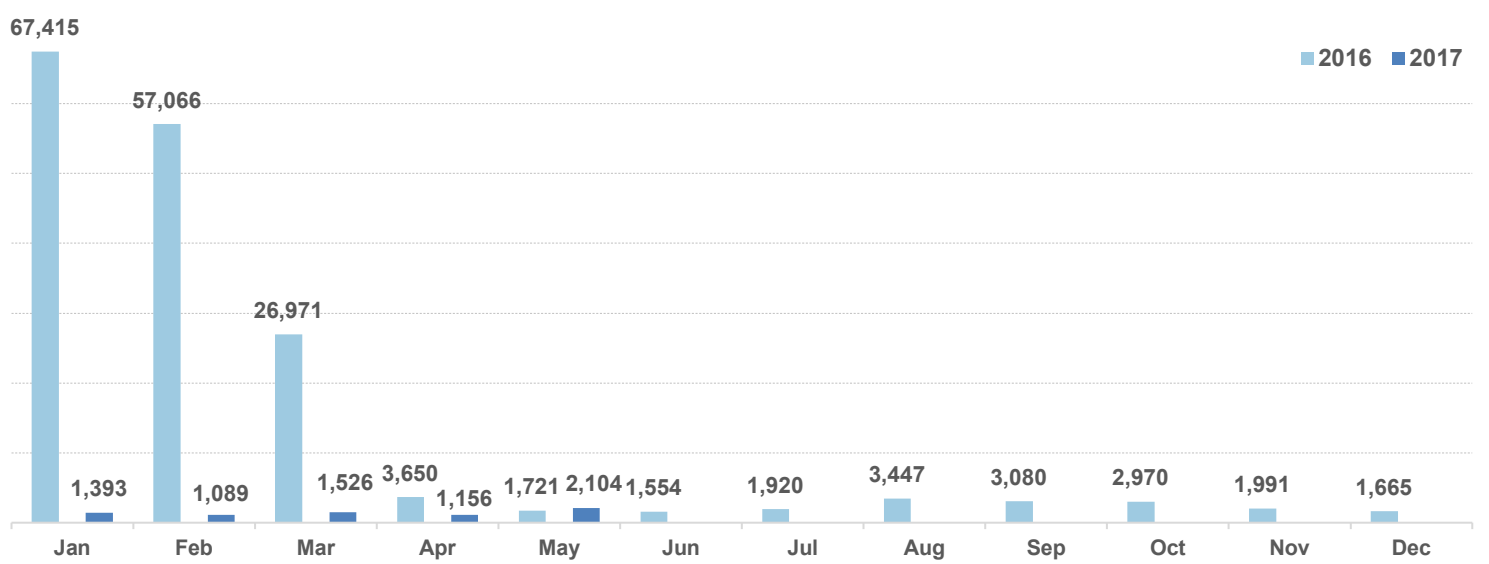

Estimated departures from islands to Mainland during May 2017: **1,371**

Dead and missing

146 dead - 51 missing (Dec. 2016)

9 dead - 0 missing (Apr. 2017)

(Source: Hellenic Coast Guard, Greek territorial waters, provisional data)

Estimated # of arrivals during the last seven days
(Based on arrivals or registration figures as provided by authorities, arrows indicating higher or lower number based on the day before)

25-05-2017	▼	48
26-05-2017	▲	144
27-05-2017	▼	118
28-05-2017	▼	66
29-05-2017	▼	41
30-05-2017	▲	92
31-05-2017	▼	66

Relocation Procedures (up to 21 May)

Total Relocation Requests: **22,917**

Implemented Transfers (Departures): **13,438**

Source: Asylum service

Arrivals per month

Asylum applications

(Applications are not necessarily made by new arrivals)