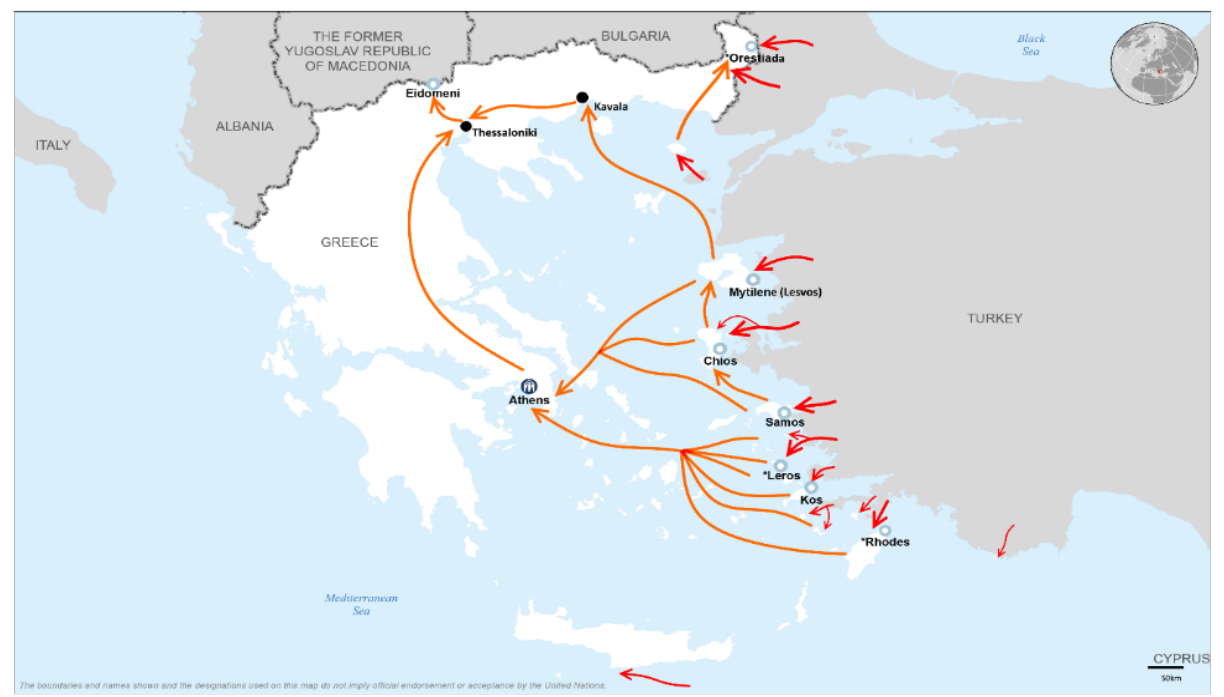

Total arrivals in Greece (Jan - May 2017): **7,268**

Total arrivals in Greece during May 2017: **2,104**

Average daily arrivals during May 2017: **68**

Average daily arrivals during Apr 2017: **39**

Daily estimated departures from islands to Mainland: **43**

Estimated departures from islands to Mainland during May 2017: **1,371**

Dead and missing

146 dead - 51 missing (Dec. 2016)

9 dead - 0 missing (Apr. 2017)

(Source: Hellenic Coast Guard, Greek territorial waters, provisional data)

Estimated # of arrivals during the last seven days
(Based on arrivals or registration figures as provided by authorities, arrows indicating higher or lower number based on the day before)

25-05-2017	▼	48
26-05-2017	▲	144
27-05-2017	▼	118
28-05-2017	▼	66
29-05-2017	▼	41
30-05-2017	▲	92
31-05-2017	▼	66

Relocation Procedures (up to 21 May)

Total Relocation Requests: **22,917**

Implemented Transfers (Departures): **13,438**

Source: Asylum service

Arrivals per month

Asylum applications

(Applications are not necessarily made by new arrivals)