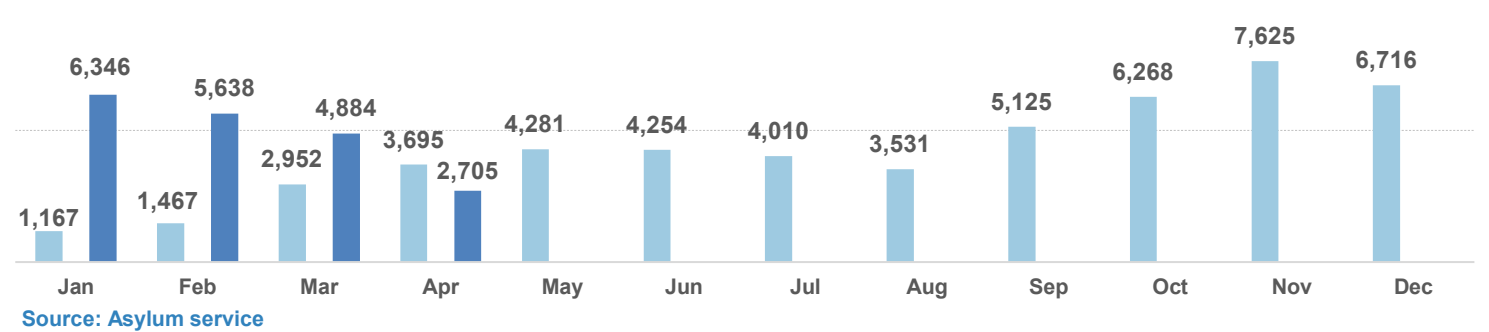

Estimated # of arrivals during the last seven days
(Based on arrivals or registration figures as provided by authorities, arrows indicating higher or lower number based on the day before)

25-05-2017	▼	48
26-05-2017	▲	144
27-05-2017	▼	118
28-05-2017	▼	66
29-05-2017	▼	41
30-05-2017	▲	92
31-05-2017	▼	66

Relocation Procedures (up to 21 May)

Total Relocation Requests: **22,917**

Implemented Transfers (Departures): **13,438**

Source: Asylum service

Arrivals per month

Asylum applications

(Applications are not necessarily made by new arrivals)