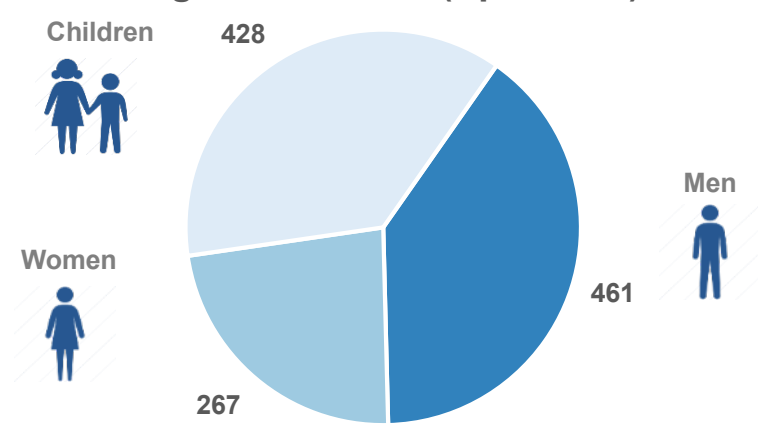

Age and Gender (April 2017)