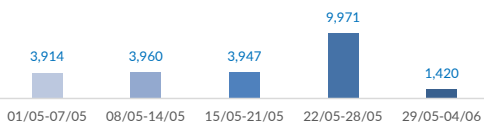

Italy weekly snapshot - 04 Jun 2017

(The charts below are based on figures from the Italian Ministry of Interior and UNHCR estimates. All figures are provisional and subject to change)

Total arrivals (1 Jan - 04 Jun 2017):	60,447
Total arrivals (1 Jan - 04 Jun 2016):	48,189
Total arrivals 1 Jun - 04 Jun 2017	138
Total arrivals 1 Jun - 04 Jun 2016	338
Average daily arrivals in June 2017:	5
Average daily arrivals in May 2017:	744

Dead and missing in 2017 (as of 04 Jun)	1,778
Dead and missing in 2016 (as of 04 Jun)	2,856
Dead and missing in 2016	5,096

Estimated # of arrivals during the last seven days

(Based on arrivals or registration figures collected by UNHCR staff)

Mon, 29 May 2017	1,276
Tue, 30 May 2017	0
Wed, 31 May 2017	6
Thu, 01 Jun 2017	0
Fri, 02 Jun 2017	127
Sat, 03 Jun 2017	11
Sun, 04 Jun 2017	0

Sea arrivals of last weeks