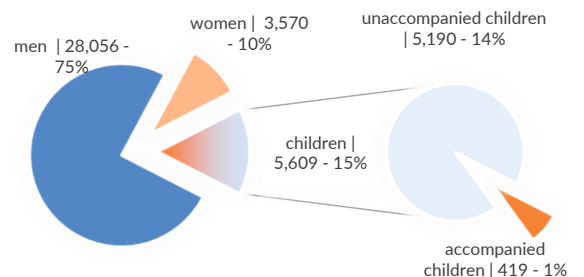

Italy weekly snapshot - 04 Jun 2017

(The charts below are based on figures from the Italian Ministry of Interior and UNHCR estimates. All figures are provisional and subject to change)

Total arrivals (1 Jan - 04 Jun 2017):	60,447
Total arrivals (1 Jan - 04 Jun 2016):	48,189
Total arrivals 1 Jun - 04 Jun 2017	138
Total arrivals 1 Jun - 04 Jun 2016	338
Average daily arrivals in June 2017:	5
Average daily arrivals in May 2017:	744

% relocated persons of the 39,600 target*

* Out of 39,600 originally foreseen to be relocated from Italy, 34,953 commitments have been legally foreseen in the Council Decisions.

Most common sea arrival nationalities in Italy (comparison with previous month)

Estimated daily sea arrivals in 2017

Arrivals per month

* (as of 04 Jun 2017)

Asylum applications

(Applications are not necessarily lodged by new arrivals)

Sea arrivals by gender and age - Jan - Apr 2017

* % of the monthly total