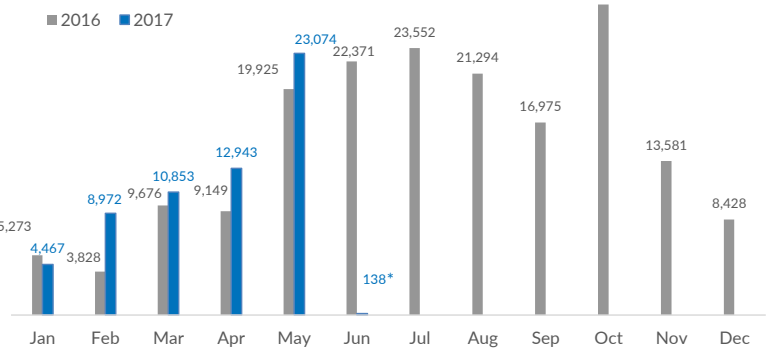

Italy weekly snapshot - 04 Jun 2017

(The charts below are based on figures from the Italian Ministry of Interior and UNHCR estimates. All figures are provisional and subject to change)

Total arrivals (1 Jan - 04 Jun 2017):	60,447
Total arrivals (1 Jan - 04 Jun 2016):	48,189
Total arrivals 1 Jun - 04 Jun 2017	138
Total arrivals 1 Jun - 04 Jun 2016	338
Average daily arrivals in June 2017:	5
Average daily arrivals in May 2017:	744

Mon, 29 May 2017	1,276
Tue, 30 May 2017	0
Wed, 31 May 2017	6
Thu, 01 Jun 2017	0
Fri, 02 Jun 2017	127
Sat, 03 Jun 2017	11
Sun, 04 Jun 2017	0

Sea arrivals of last weeks

Persons relocated (as of 04 Jun) **6,337**

% relocated persons of the 39,600 target*

* Out of 39,600 originally foreseen to be relocated from Italy, 34,953 commitments have been legally foreseen in the Council Decisions.

Most common sea arrival nationalities in Italy (comparison with previous month)

Estimated daily sea arrivals in 2017

Arrivals per month

* (as of 04 Jun 2017)

Asylum applications

(Applications are not necessarily lodged by new arrivals)

Sea arrivals by gender and age - Jan - Apr 2017

* % of the monthly total