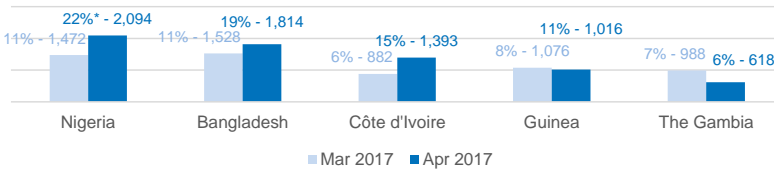

Italy weekly snapshot - 04 Jun 2017

(The charts below are based on figures from the Italian Ministry of Interior and UNHCR estimates. All figures are provisional and subject to change)

Total arrivals (1 Jan - 04 Jun 2017):	60,447
Total arrivals (1 Jan - 04 Jun 2016):	48,189
Total arrivals 1 Jun - 04 Jun 2017	138
Total arrivals 1 Jun - 04 Jun 2016	338
Average daily arrivals in June 2017:	5
Average daily arrivals in May 2017:	744

Dead and missing in 2017 (as of 04 Jun)	1,778
Dead and missing in 2016 (as of 04 Jun)	2,856
Dead and missing in 2016	5,096

Estimated # of arrivals during the last seven days

(Based on arrivals or registration figures collected by UNHCR staff)

Mon, 29 May 2017	1,276
Tue, 30 May 2017	0
Wed, 31 May 2017	6
Thu, 01 Jun 2017	0
Fri, 02 Jun 2017	127
Sat, 03 Jun 2017	11
Sun, 04 Jun 2017	0

Sea arrivals of last weeks

Persons relocated (as of 04 Jun) **6,337**

% relocated persons of the 39,600 target*

* Out of 39,600 originally foreseen to be relocated from Italy, 34,953 commitments have been legally foreseen in the Council Decisions.

Most common sea arrival nationalities in Italy (comparison with previous month)