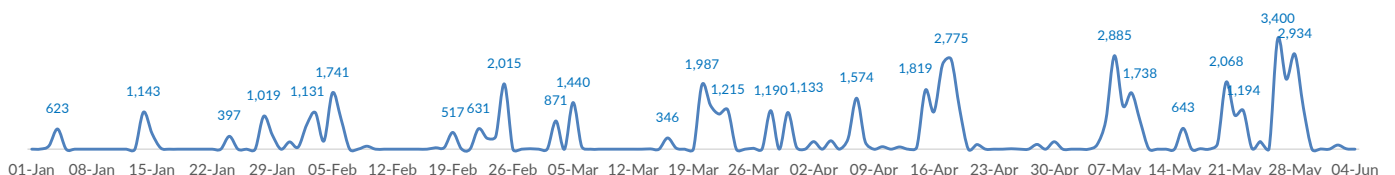

Italy weekly snapshot - 04 Jun 2017

(The charts below are based on figures from the Italian Ministry of Interior and UNHCR estimates. All figures are provisional and subject to change)

Total arrivals (1 Jan - 04 Jun 2017):	60,447
Total arrivals (1 Jan - 04 Jun 2016):	48,189
Total arrivals 1 Jun - 04 Jun 2017	138
Total arrivals 1 Jun - 04 Jun 2016	338
Average daily arrivals in June 2017:	5
Average daily arrivals in May 2017:	744

Mon, 29 May 2017	1,276
Tue, 30 May 2017	0
Wed, 31 May 2017	6
Thu, 01 Jun 2017	0
Fri, 02 Jun 2017	127
Sat, 03 Jun 2017	11
Sun, 04 Jun 2017	0

Sea arrivals of last weeks

Persons relocated (as of 04 Jun) **6,337**

% relocated persons of the 39,600 target*

* Out of 39,600 originally foreseen to be relocated from Italy, 34,953 commitments have been legally foreseen in the Council Decisions.

Most common sea arrival nationalities in Italy (comparison with previous month)

Estimated daily sea arrivals in 2017

Arrivals per month

* (as of 04 Jun 2017)

Asylum applications

(Applications are not necessarily lodged by new arrivals)

Sea arrivals by gender and age - Jan - Apr 2017

* % of the monthly total