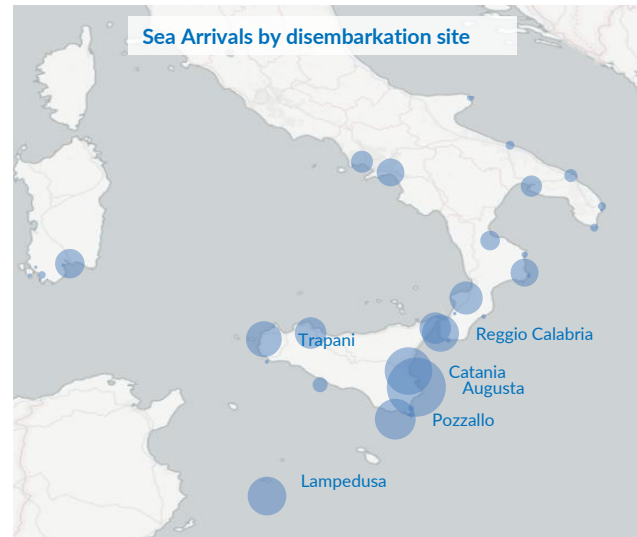

Estimated daily sea arrivals in 2017