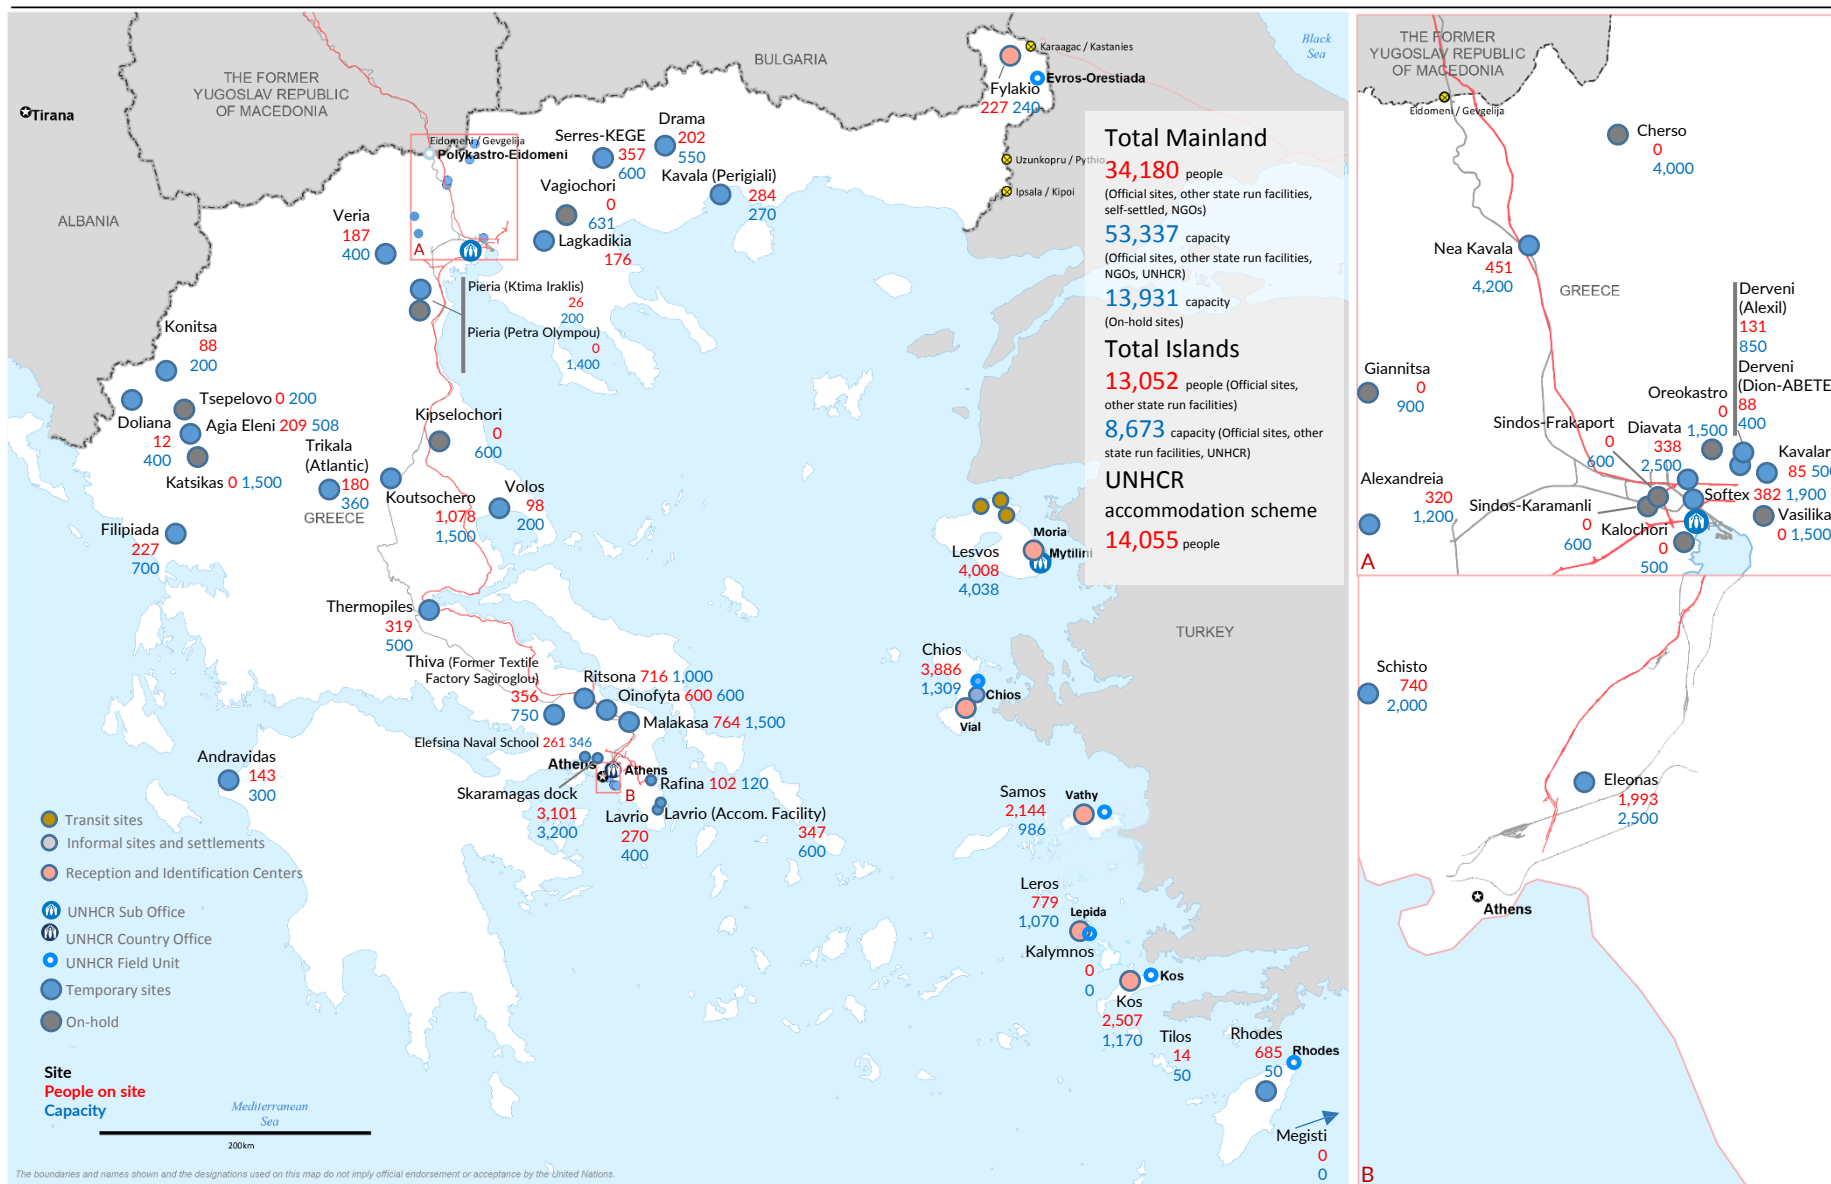

# Europe Refugee Emergency

Weekly map indicating capacity and occupancy (Governmental figures)

As of 13 June 2017 10:00 a.m. EET

Presence and capacity are based on Governmental figures from the Coordination Centre for the Management of the Refugee Crisis, as of 13/06/2017 10:00 a.m. Eastern European Time. Online map with additional information: <http://www.unhcr.gr/sites>

Funded by European Union Humanitarian Aid